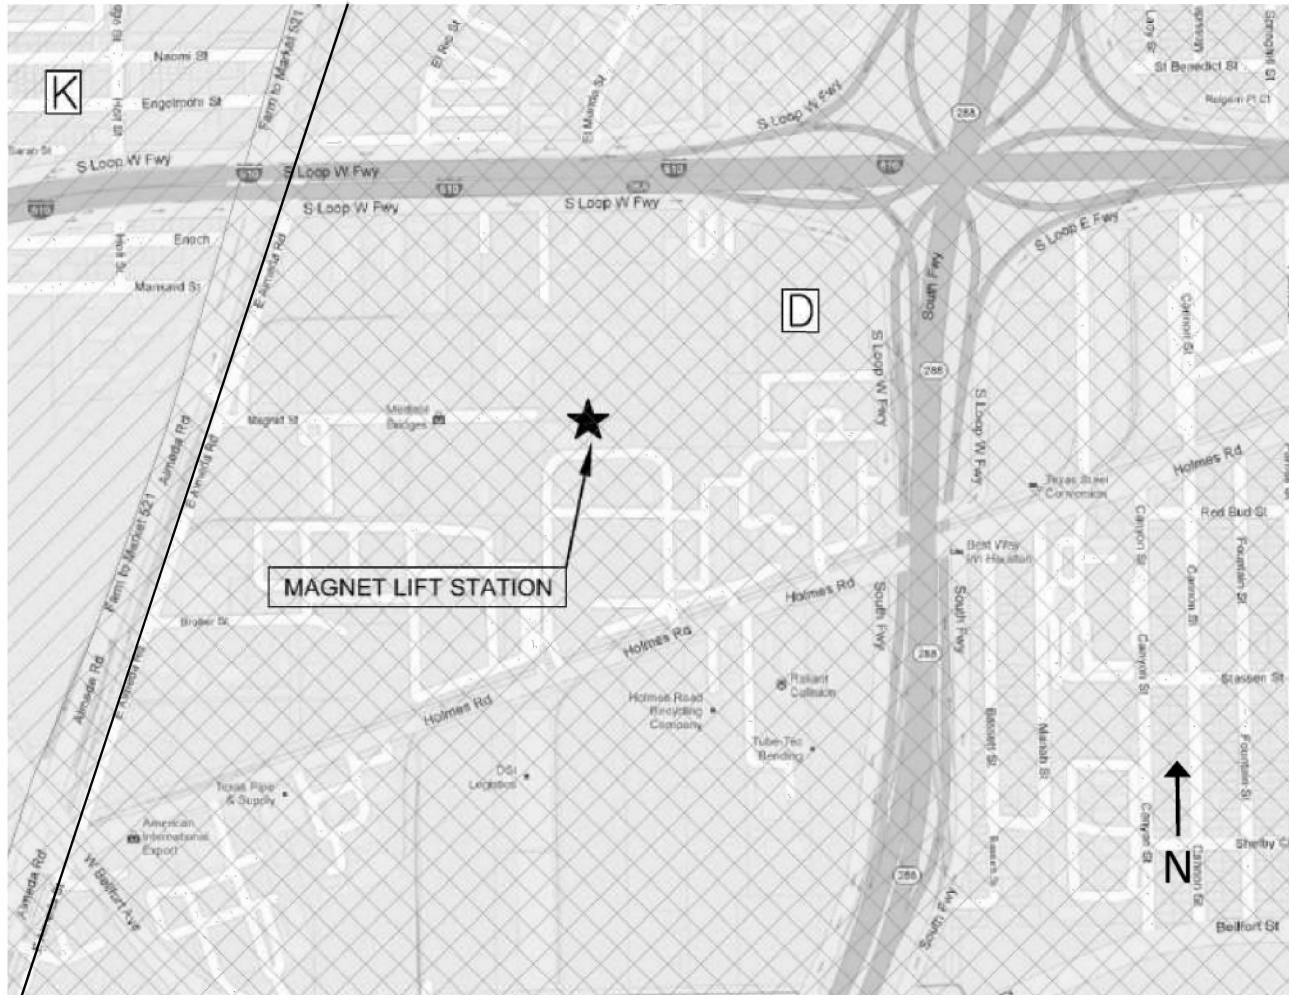

LOCATION MAP

CITY OF HOUSTON
 LIFT STATION RENEWAL AND REPLACEMENT PROJECT
 WBS NO. R-000267-0118-4

LOCATION MAP

0 1 2 3 ORIGINAL SCALE IN INCHES FOR REDUCED PLANS

VICINITY MAP

2000 N. MACGREGOR WAY
HOUSTON, TX 77004

KEY MAP NO. 533E
GIMS MAP NO. 5355d

COUNCIL DISTRICT: D

CITY OF HOUSTON
LIFT STATION RENEWAL AND REPLACEMENT PROJECT
WBS NO. R-000267-0118-4

MACGREGOR WAY NORTH
NO. 1 LIFT STATION
VICINITY MAP

VICINITY MAP

2710 MAGNET
HOUSTON, TX 77054

KEY MAP NO. 533S
GIMS MAP NO. 5354d

COUNCIL DISTRICT: D

CITY OF HOUSTON
LIFT STATION RENEWAL AND REPLACEMENT PROJECT
WBS NO. R-000267-0118-4

MAGNET LIFT STATION
VICINITY MAP

VICINITY MAP