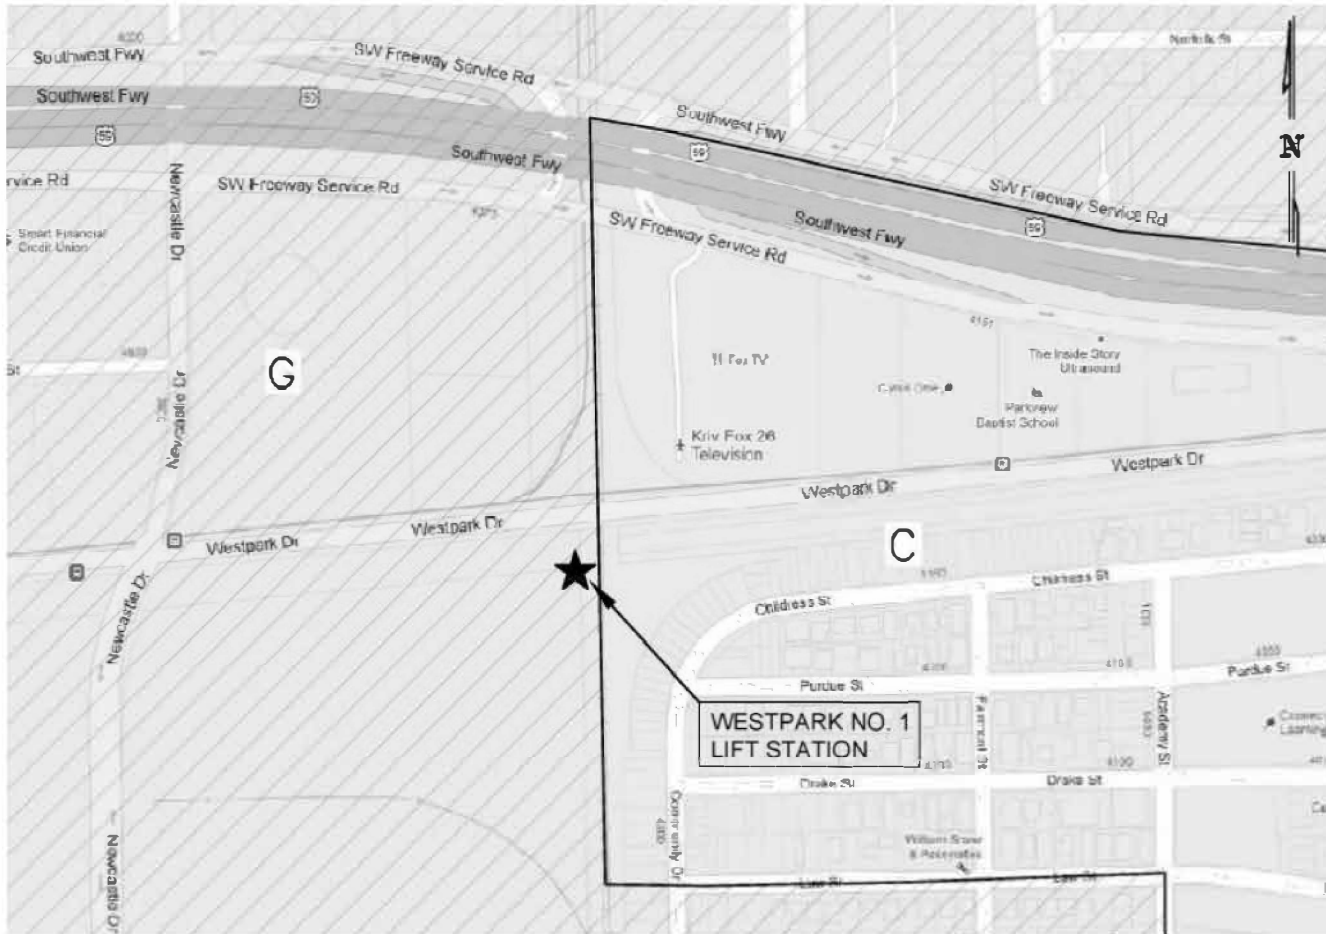

LOCATION MAP

CITY OF HOUSTON
 LIFT STATION RENEWAL AND REPLACEMENT PROJECT
 WBS NO. R-000267-0118-4

LOCATION MAP

0 1 2 3 ORIGINAL SCALE IN INCHES FOR REDUCED PLANS

VICINITY MAP

2000 N. MACGREGOR WAY
HOUSTON, TX 77004

KEY MAP NO. 533E
GIMS MAP NO. 5355d

COUNCIL DISTRICT: D

CITY OF HOUSTON
LIFT STATION RENEWAL AND REPLACEMENT PROJECT
WBS NO. R-000267-0118-4

MACGREGOR WAY NORTH
NO. 1 LIFT STATION
VICINITY MAP

VICINITY MAP

2710 MAGNET
HOUSTON, TX 77054

KEY MAP NO. 533S
GIMS MAP NO. 5354d

COUNCIL DISTRICT: D

CITY OF HOUSTON
LIFT STATION RENEWAL AND REPLACEMENT PROJECT
WBS NO. R-000267-0118-4

MAGNET LIFT STATION
VICINITY MAP

VICINITY MAP