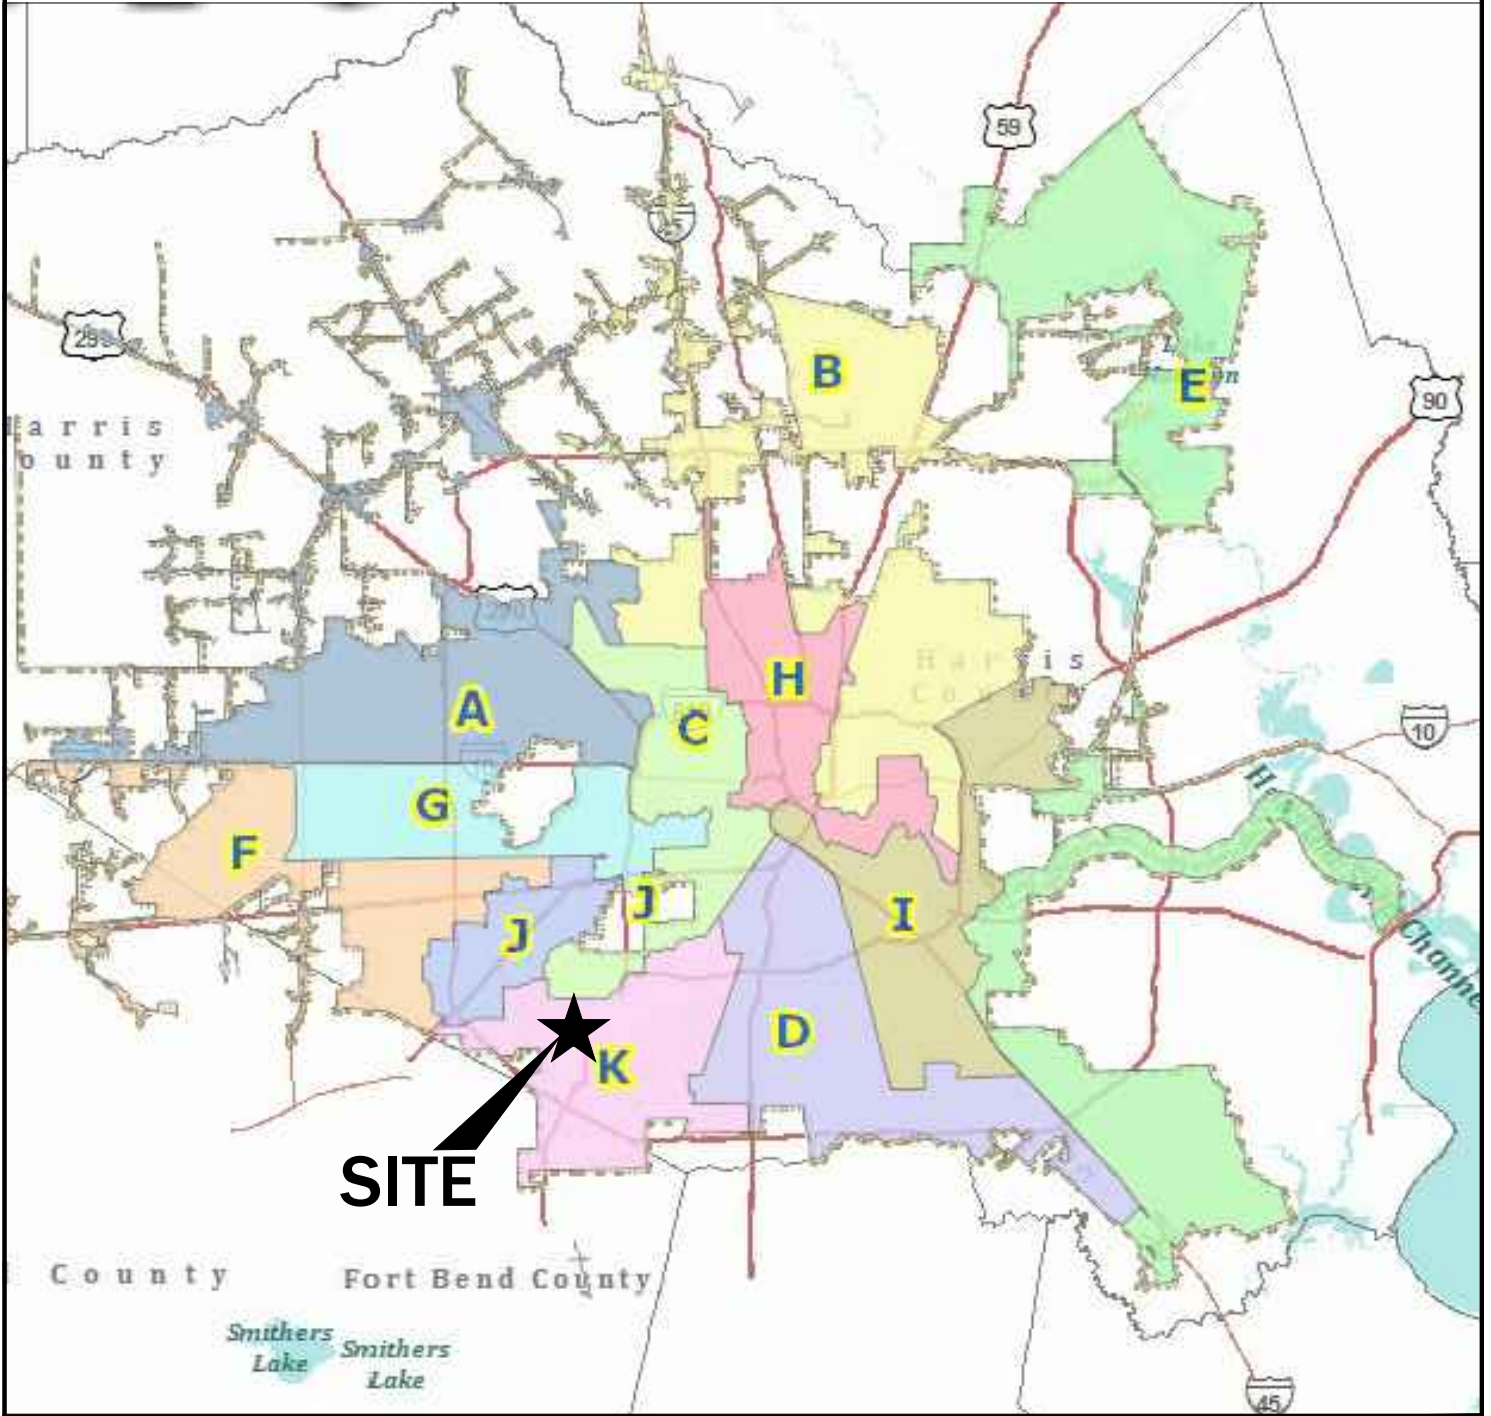

CITY OF HOUSTON  
HARRIS COUNTY, TEXAS

**NEW WESTBURY NEIGHBORHOOD LIBRARY  
5505 BELROSE DR. HOUSTON, TX 77035**

COUNCIL DISTRICT "K"

KEY MAP NO. 571B

**NEW WESTBURY NEIGHBORHOOD LIBRARY  
5505 BELROSE DR. HOUSTON, TX 77035**

COUNCIL DISTRICT "K"

KEY MAP NO. 571B