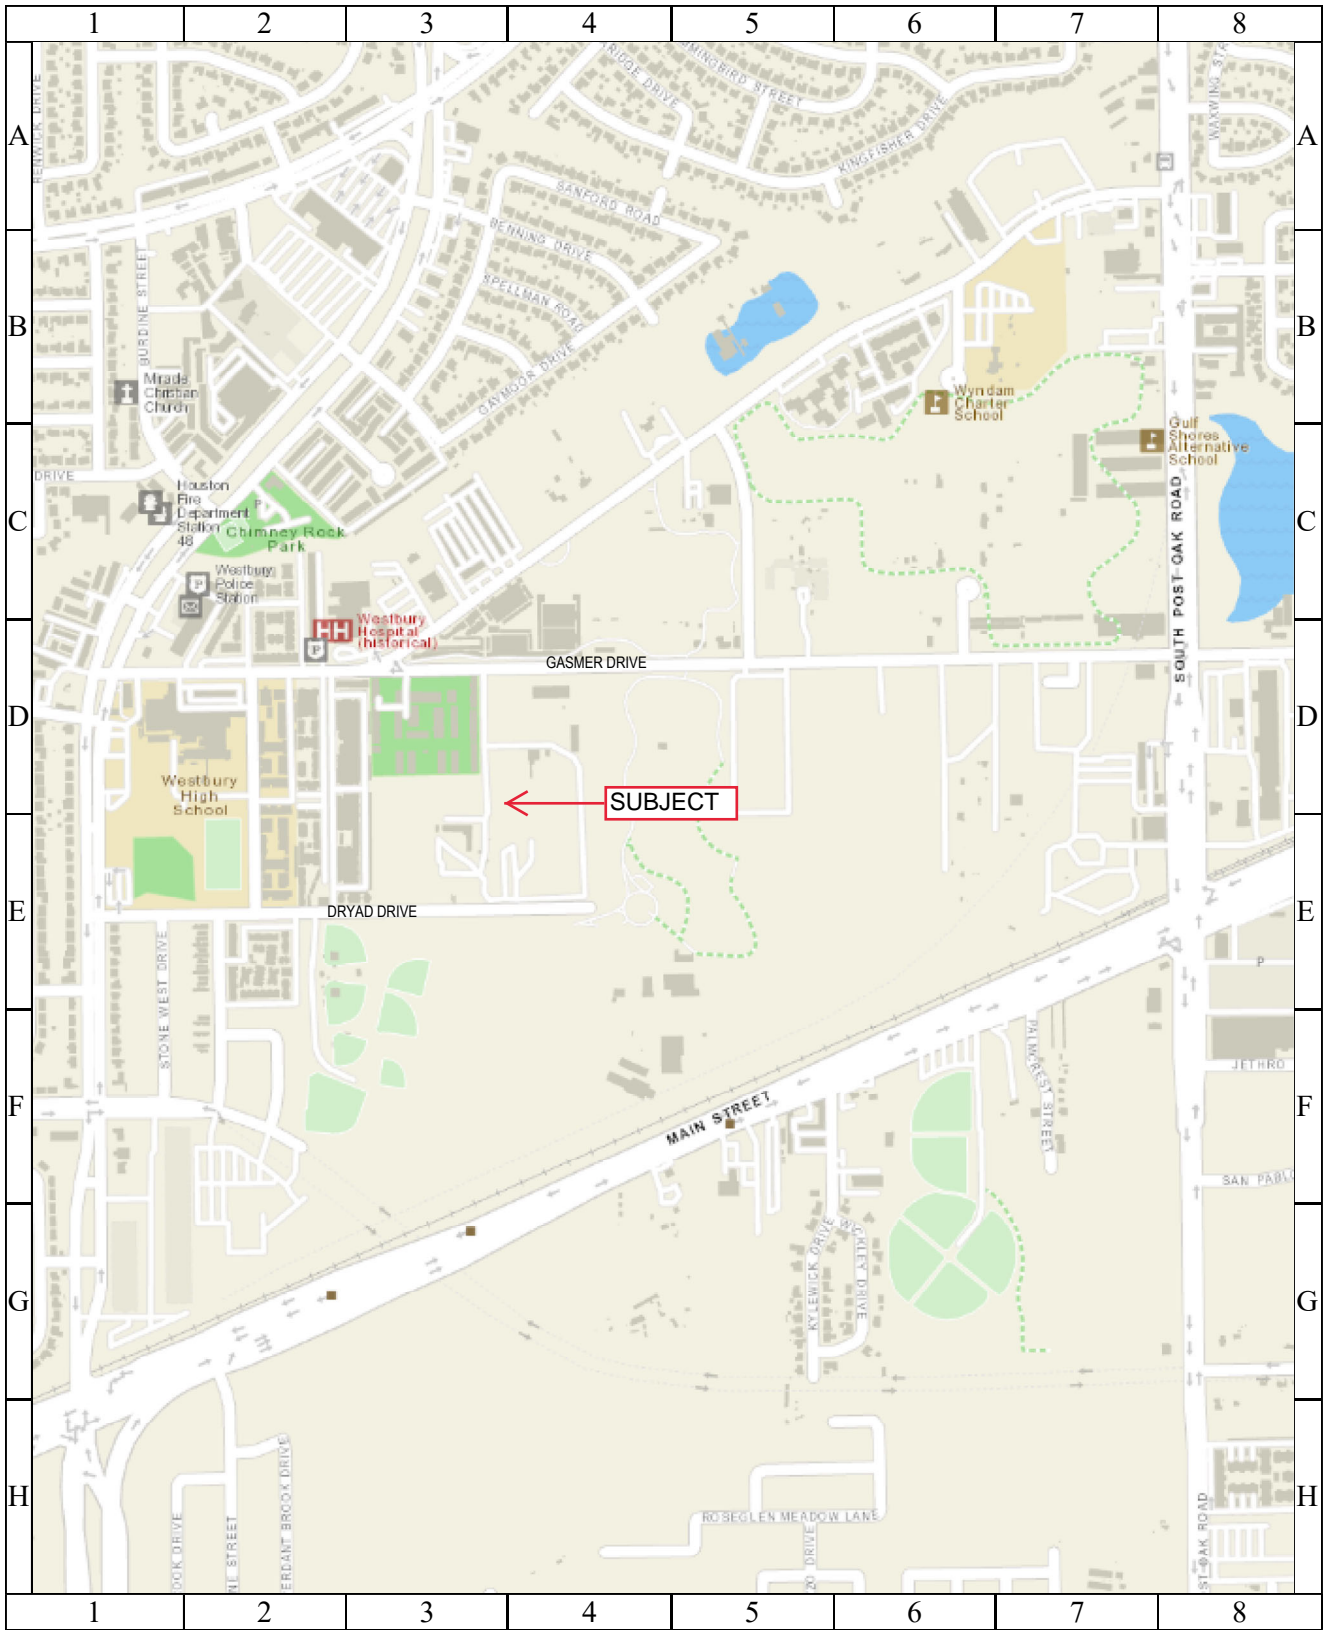

Location Map - HPW20tp99

5521 Gasmer Drive

1 inch = 323 feet

CITY OF HOUSTON
Department of Public Works and Engineering
Geographic Information & Management System (GIMS)

DISCLAIMER: THIS MAP REPRESENTS THE BEST INFORMATION AVAILABLE TO THE CITY.
THE CITY DOES NOT WARRANT ITS ACCURACY OR COMPLETENESS.