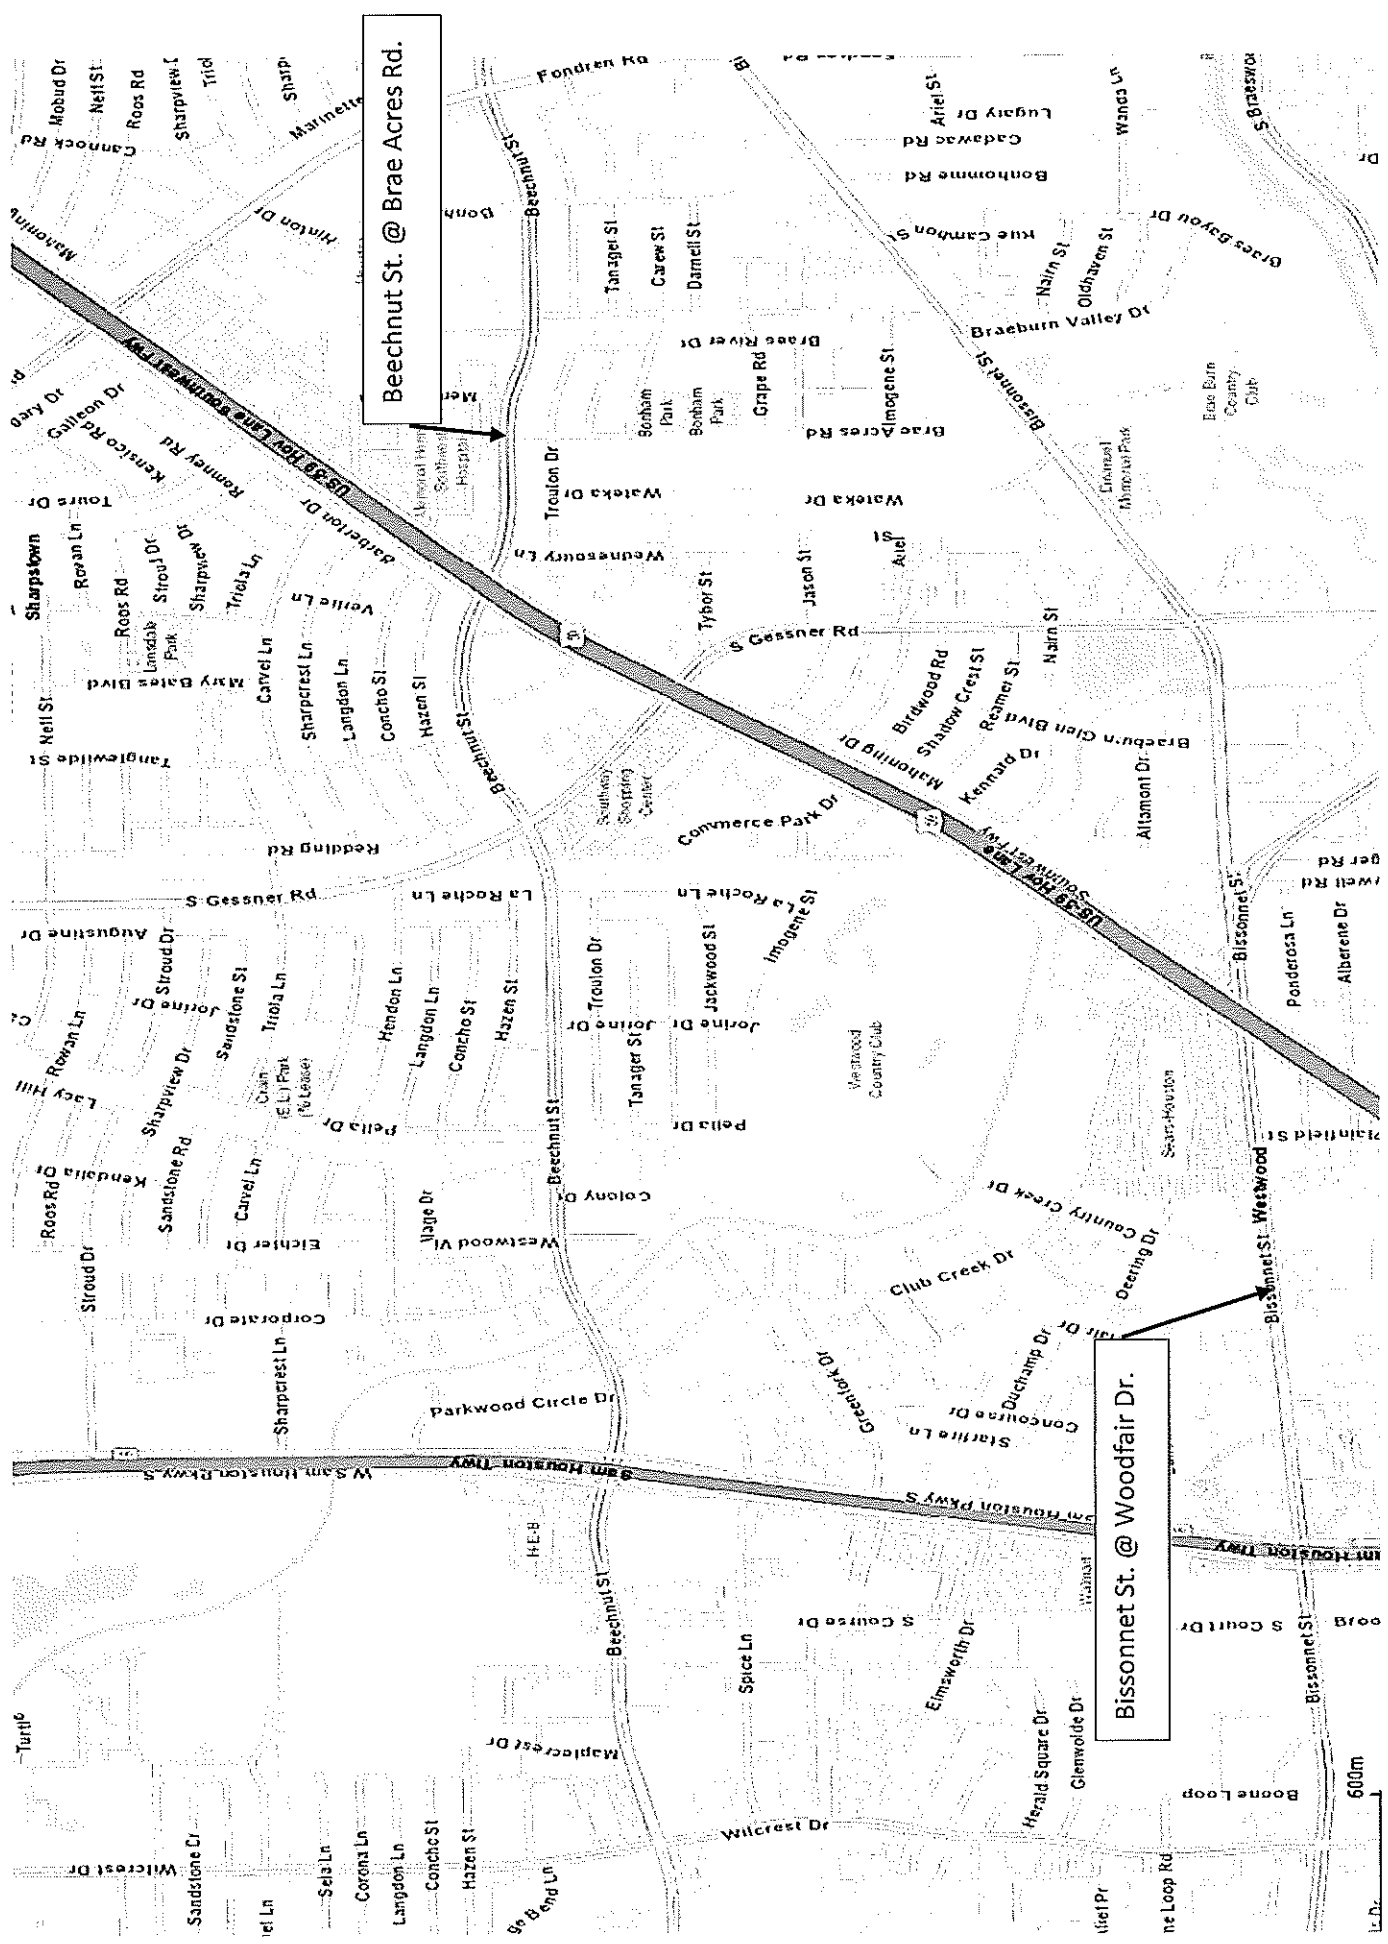

Index of Locations					
	Type	Address	Key Map	Council District	Council Member
1	Traffic Signal	Dunvale Rd @ Richmond Ave.	490Y	F	Steven Le
2	Traffic Signal	Synott Rd. @ Richmond Ave.	488Y	F	Steven Le
3	Traffic Signal	S. Dairy Ashford Rd. @ Richmond Ave.	488Z	F	Steven Le
4	Traffic Signal	Westview Dr. @ Wirt Rd.	451X	A	Brenda Stardig
5	Traffic Signal	Bissonnet St.@ Woodfair Dr.	529V	J	Mike Laster
6	Traffic Signal	Beechnut St.@ Brae Acres Rd.	530Q	J	Mike Laster
7	Traffic Signal	Antoine Dr. @ 43rd St.	451G	C	Ellen Cohen
8	Traffic Signal	Oak Forest Dr. @ 43'a St.	452K	C	Ellen Cohen
9	Traffic Signal	W. Gulf Bank Rd. @ W. Montgomery Rd.	411R/412N	B	Jerry Davis
10	Traffic Signal	2215 W. 43rd St.	451M	C	Jerry Davis
11	Traffic Signal	Ley Rd. @ Homestead Rd.	454M	B	Jerry Davis

### Location Maps

# Council District F

Dunvale Rd. @ Richmond Ave.

S. Dairy Ashford Rd. @ Richmond Ave.

Synott Rd. @ Richmond Ave.

# Council District J

Beechnut St. @ Brae Acres Rd.

Bissonnet St. @ Woodfair Dr.

600m