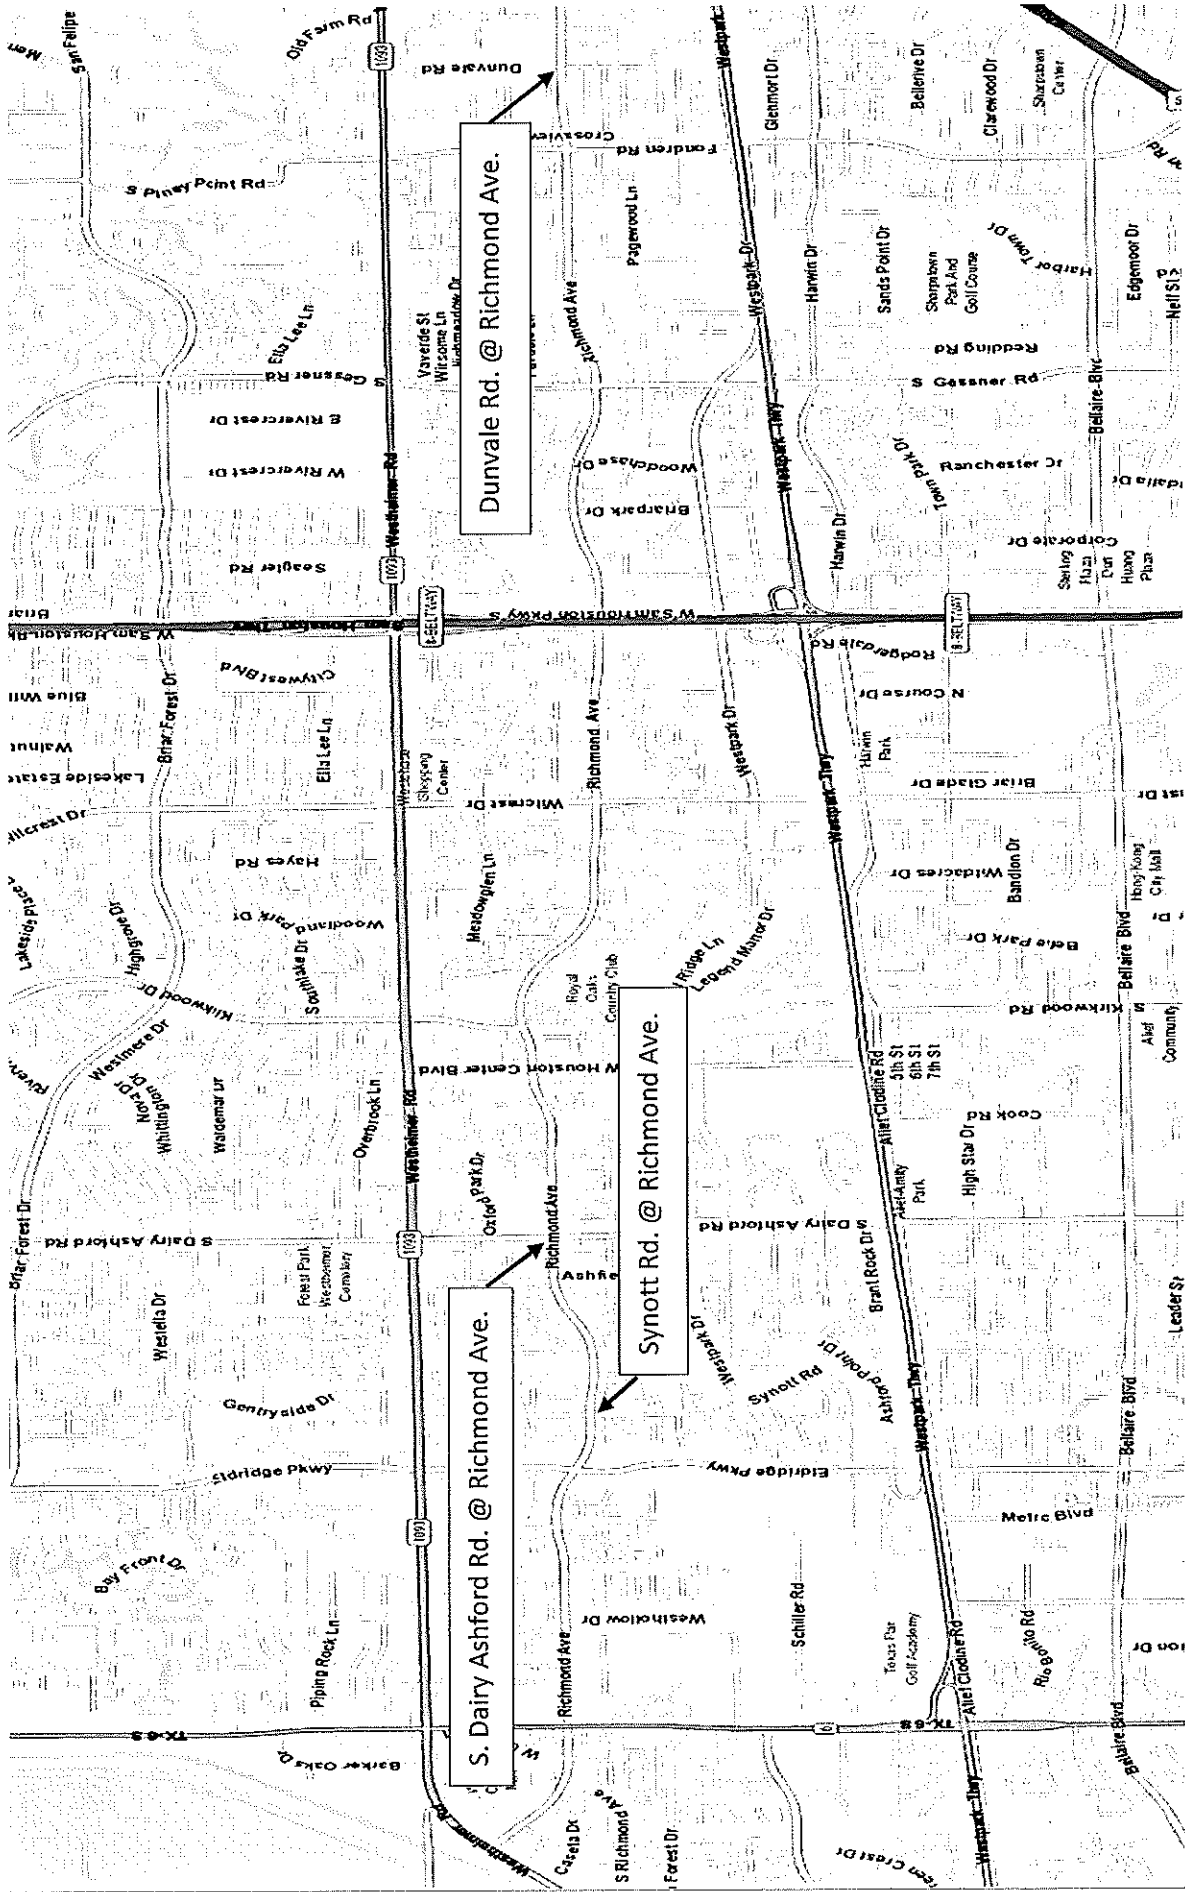

Index of Locations					
	Type	Address	Key Map	Council District	Council Member
1	Traffic Signal	Dunvale Rd @ Richmond Ave.	490Y	F	Steven Le
2	Traffic Signal	Synott Rd. @ Richmond Ave.	488Y	F	Steven Le
3	Traffic Signal	S. Dairy Ashford Rd. @ Richmond Ave.	488Z	F	Steven Le
4	Traffic Signal	Westview Dr. @ Wirt Rd.	451X	A	Brenda Stardig
5	Traffic Signal	Bissonnet St.@ Woodfair Dr.	529V	J	Mike Laster
6	Traffic Signal	Beechnut St.@ Brae Acres Rd.	530Q	J	Mike Laster
7	Traffic Signal	Antoine Dr. @ 43rd St.	451G	C	Ellen Cohen
8	Traffic Signal	Oak Forest Dr. @ 43'a St.	452K	C	Ellen Cohen
9	Traffic Signal	W. Gulf Bank Rd. @ W. Montgomery Rd.	411R/412N	B	Jerry Davis
10	Traffic Signal	2215 W. 43rd St.	451M	C	Jerry Davis
11	Traffic Signal	Ley Rd. @ Homestead Rd.	454M	B	Jerry Davis

### Location Maps

# Council District F

Dunvale Rd. @ Richmond Ave.

S. Dairy Ashford Rd. @ Richmond Ave.

Synott Rd. @ Richmond Ave.

# Council District J

Beechnut St. @ Brae Acres Rd.

Bissonnet St. @ Woodfair Dr.

600m