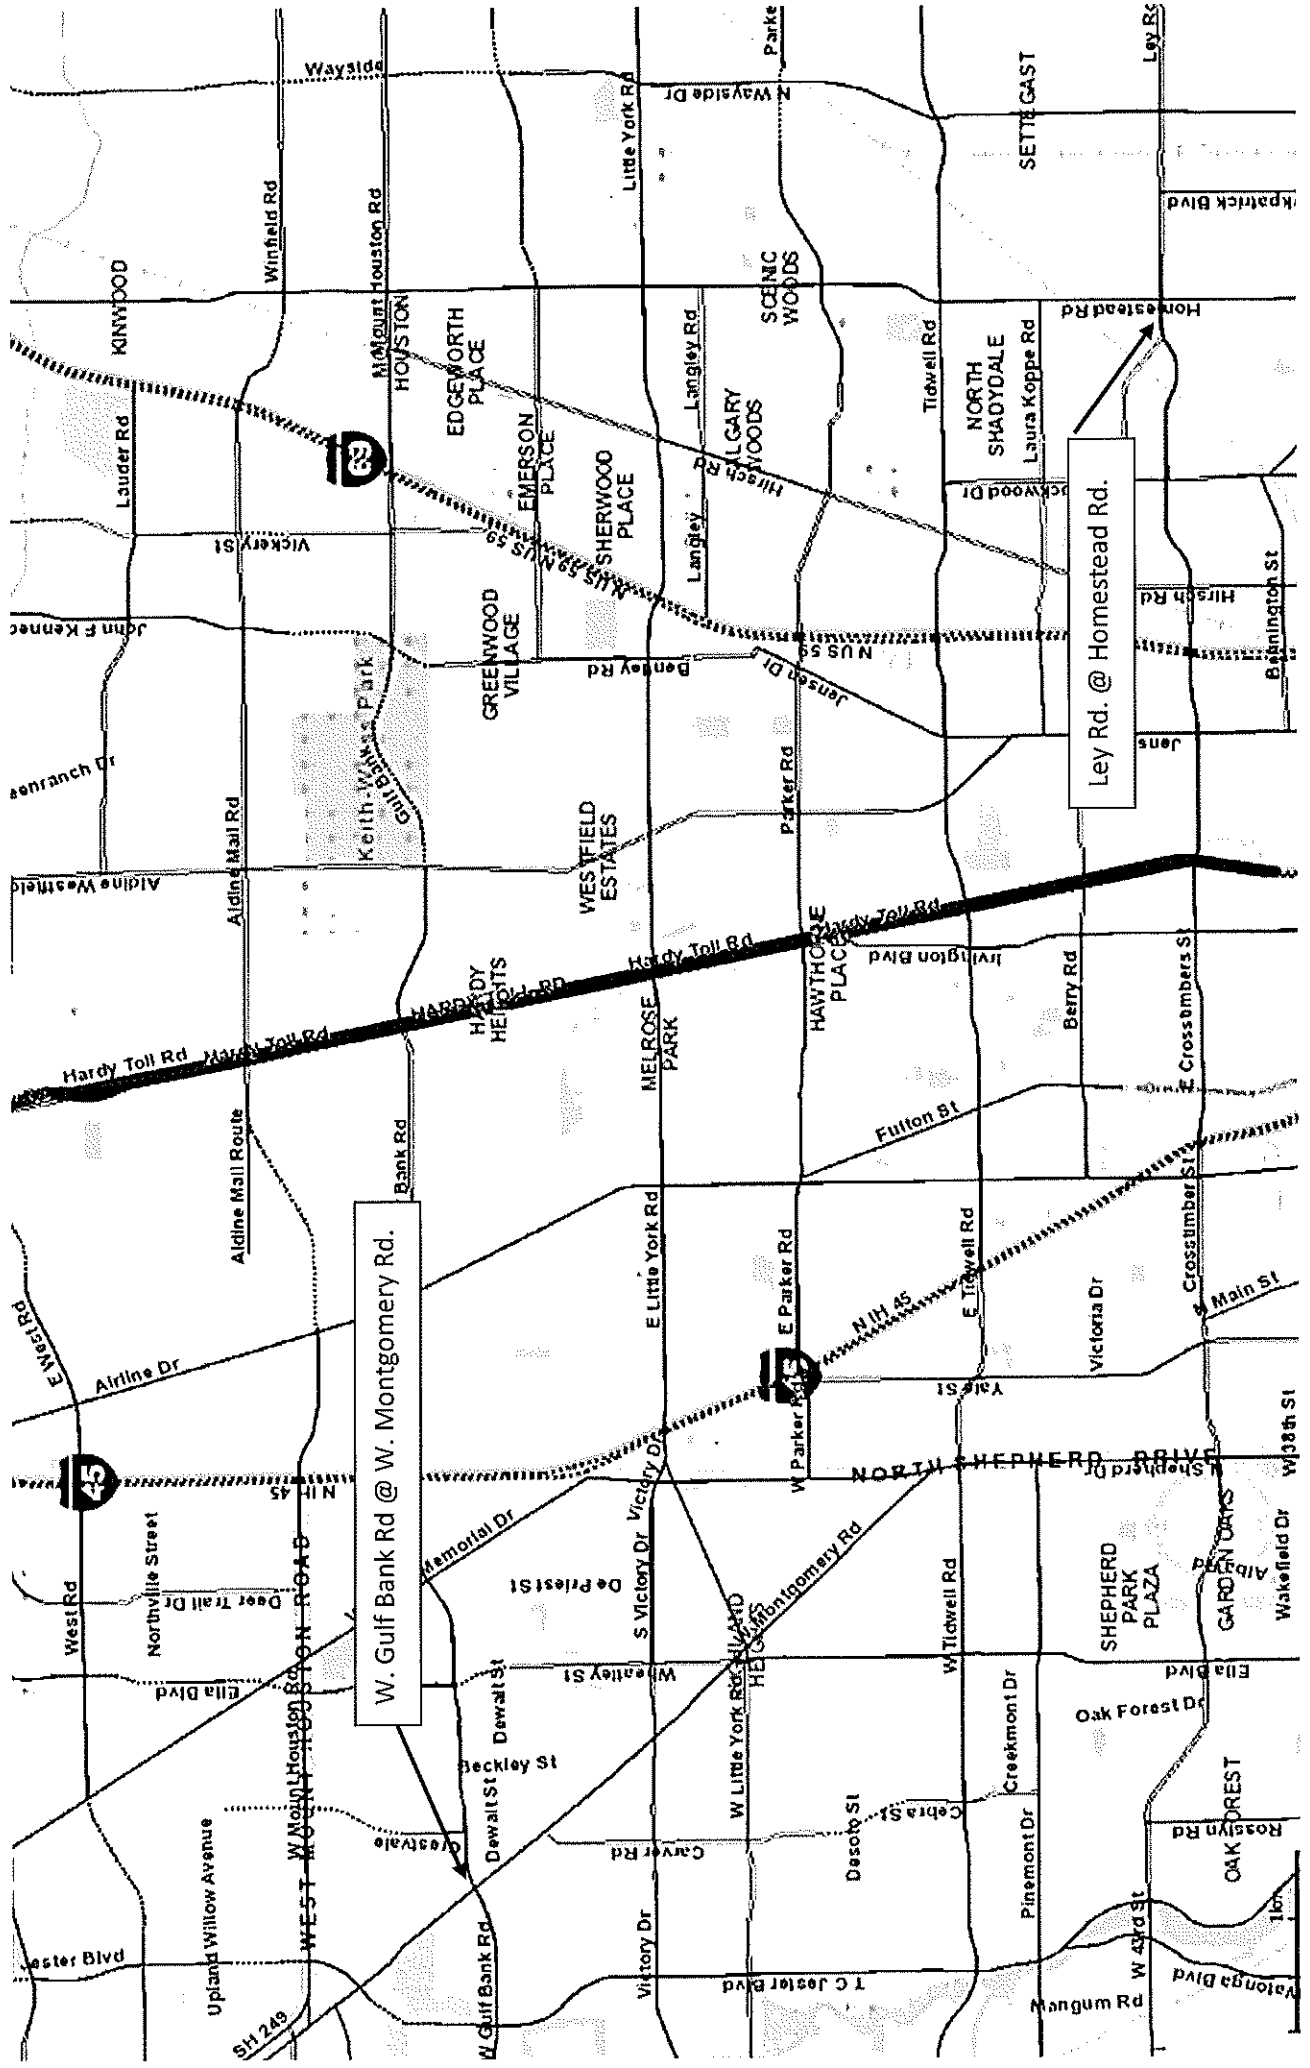

Index of Locations					
	Type	Address	Key Map	Council District	Council Member
1	Traffic Signal	Dunvale Rd @ Richmond Ave.	490Y	F	Steven Le
2	Traffic Signal	Synott Rd. @ Richmond Ave.	488Y	F	Steven Le
3	Traffic Signal	S. Dairy Ashford Rd. @ Richmond Ave.	488Z	F	Steven Le
4	Traffic Signal	Westview Dr. @ Wirt Rd.	451X	A	Brenda Stardig
5	Traffic Signal	Bissonnet St.@ Woodfair Dr.	529V	J	Mike Laster
6	Traffic Signal	Beechnut St.@ Brae Acres Rd.	530Q	J	Mike Laster
7	Traffic Signal	Antoine Dr. @ 43rd St.	451G	C	Ellen Cohen
8	Traffic Signal	Oak Forest Dr. @ 43'a St.	452K	C	Ellen Cohen
9	Traffic Signal	W. Gulf Bank Rd. @ W. Montgomery Rd.	411R/412N	B	Jerry Davis
10	Traffic Signal	2215 W. 43rd St.	451M	C	Jerry Davis
11	Traffic Signal	Ley Rd. @ Homestead Rd.	454M	B	Jerry Davis

### Location Maps

# Council District F

Dunvale Rd. @ Richmond Ave.

S. Dairy Ashford Rd. @ Richmond Ave.

Synott Rd. @ Richmond Ave.

# Council District J

Beechnut St. @ Brae Acres Rd.

Bissonnet St. @ Woodfair Dr.

600m