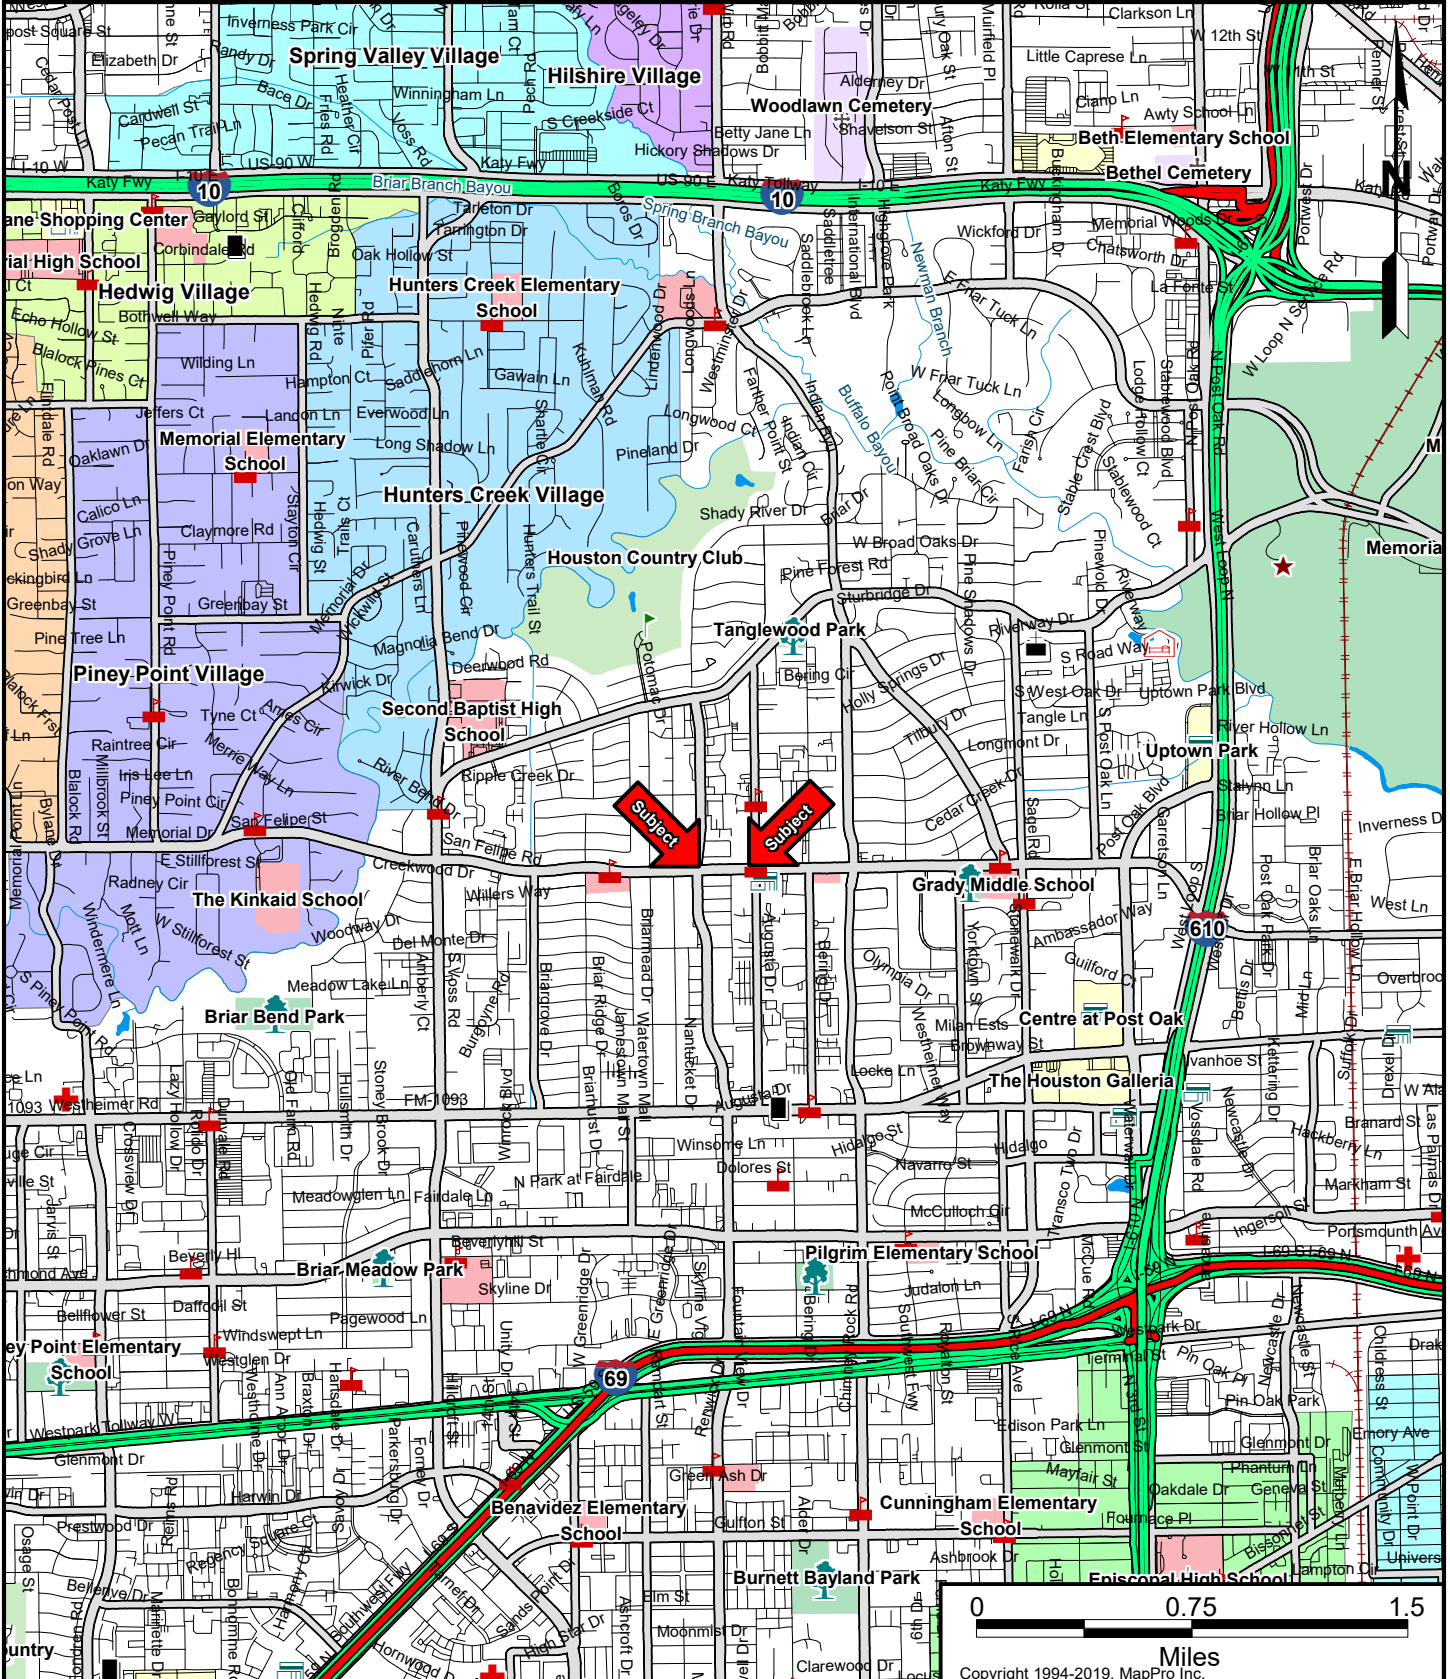

LOCATION MAP

Description: Abandonment of Bering and San Felipe Lift Stations Project
 WBS R-000536-0026-2; Parcels AY20-022 through AY20-025; Council Dist. G; Key Map 491N and 491P
 Subject Address: 5850 San Felipe St, Houston, TX 77057
 Prepared by: City of Houston, 611 Walker, 19th Floor, Houston, TX 77002

CAUTION:

The location of property arrows shown on this map are approximate only. Inaccuracies may exist on map such as missing, incorrectly drawn, or incorrectly addressed streets. Please report any such inaccuracy to MapPro, Inc. so that appropriate corrections can be made.