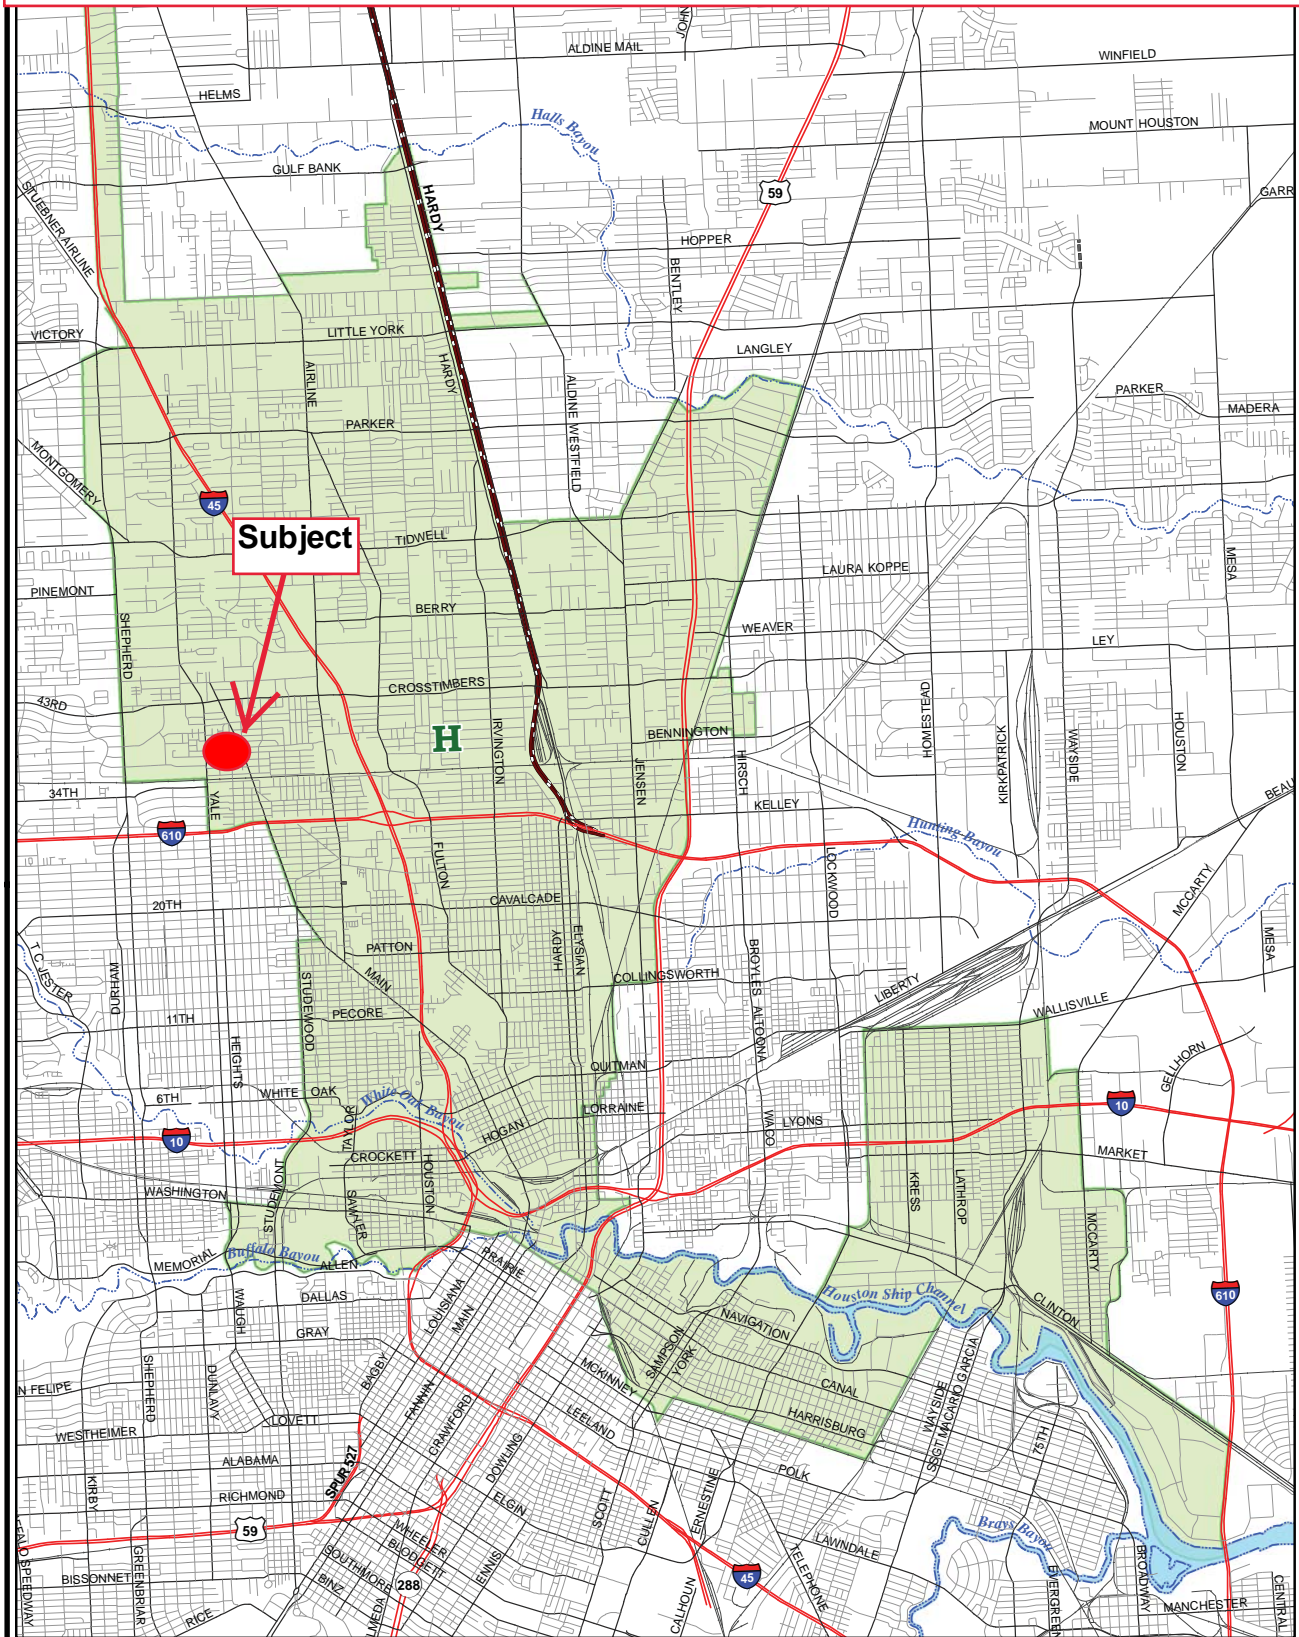

Non-acceptance of Arlington Street, from East 41st Street north to East 42nd Street, located in the Willadale, Section 3 Addition, out of the O.P. Kelton Survey. (Melissa Ramirez, Owner)

Legend
 2016 Council District H

City of Houston
Council District H
Karla Cisneros

Source: COGIS Database
Date: Jan 2016
Reference: PJ18630_h