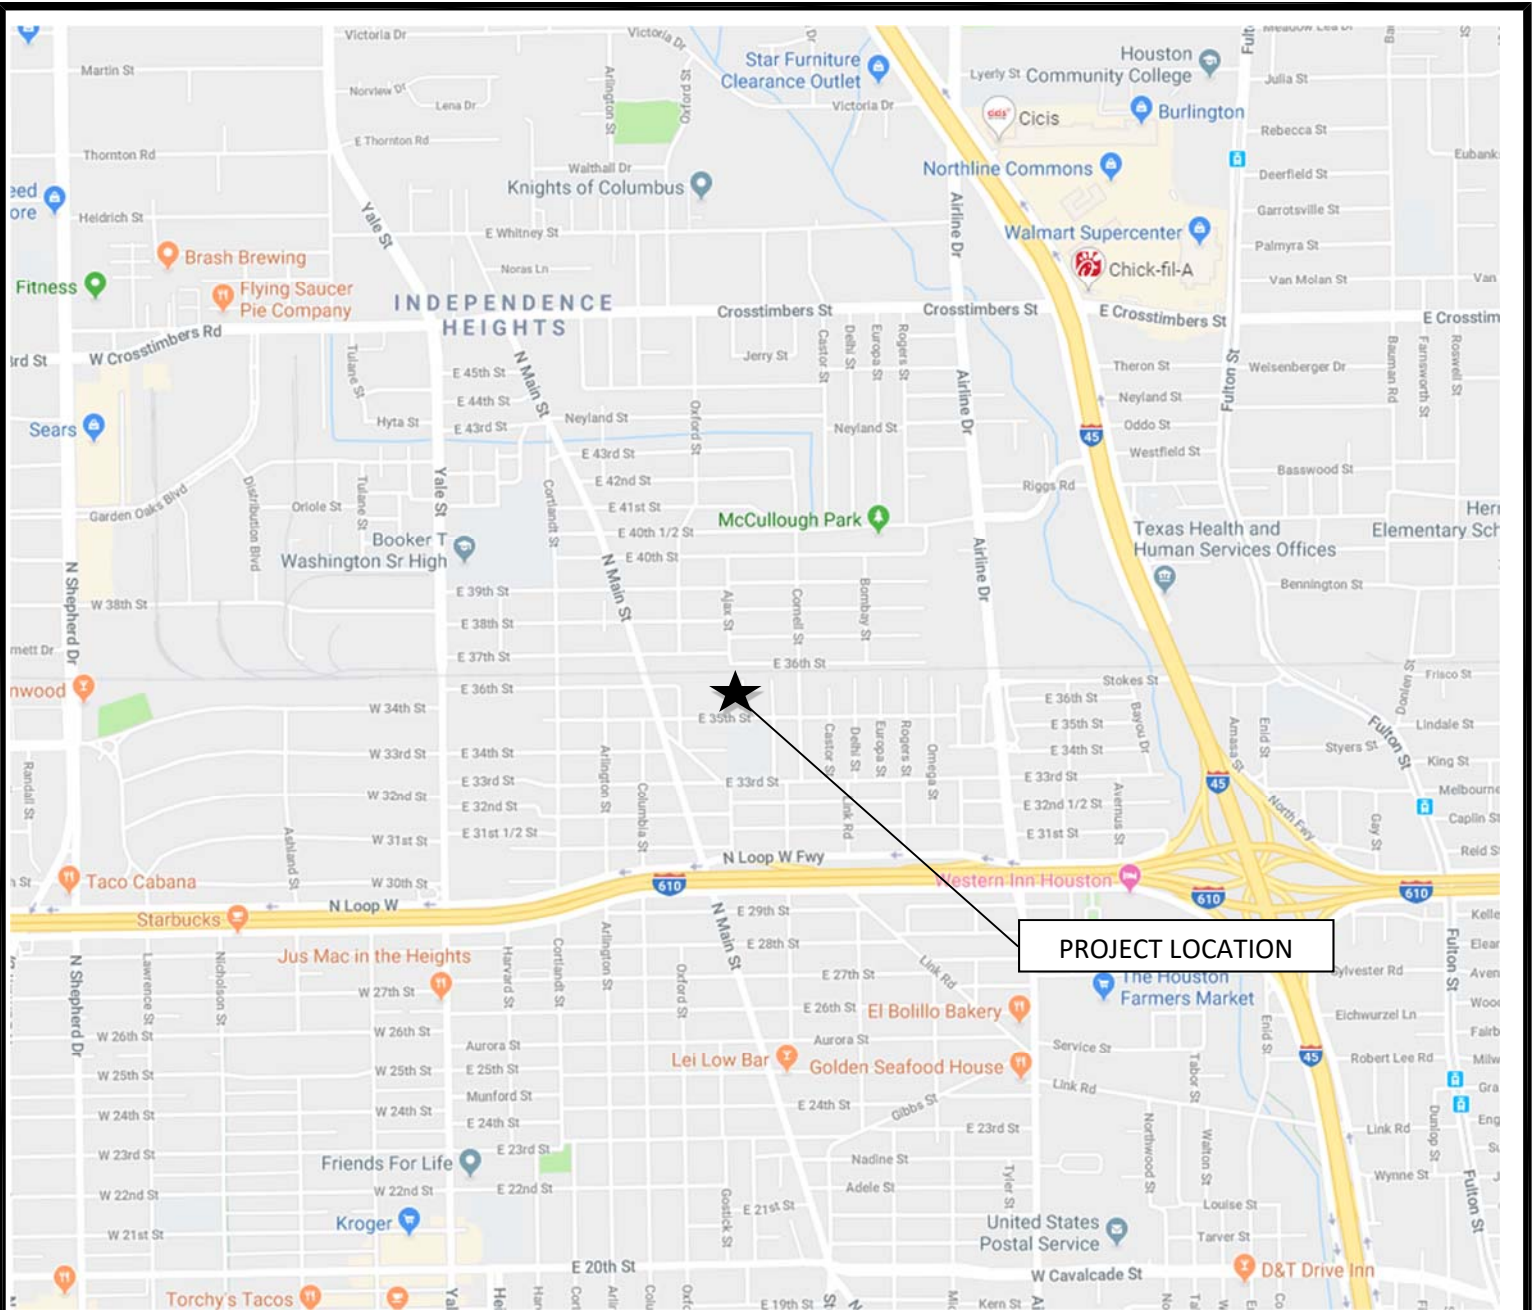

**CITY OF HOUSTON
HARRIS COUNTY, TEXAS**

Swiney Park

2812 Cline Street
Houston, TX 77020

Independence Heights Park

601 East 35th Street
Houston, TX 77022

**CITY OF HOUSTON
HARRIS COUNTY, TEXAS**

PROJECT LOCATION

Independence Heights Park

601 East 35th Street
Houston, TX 77022