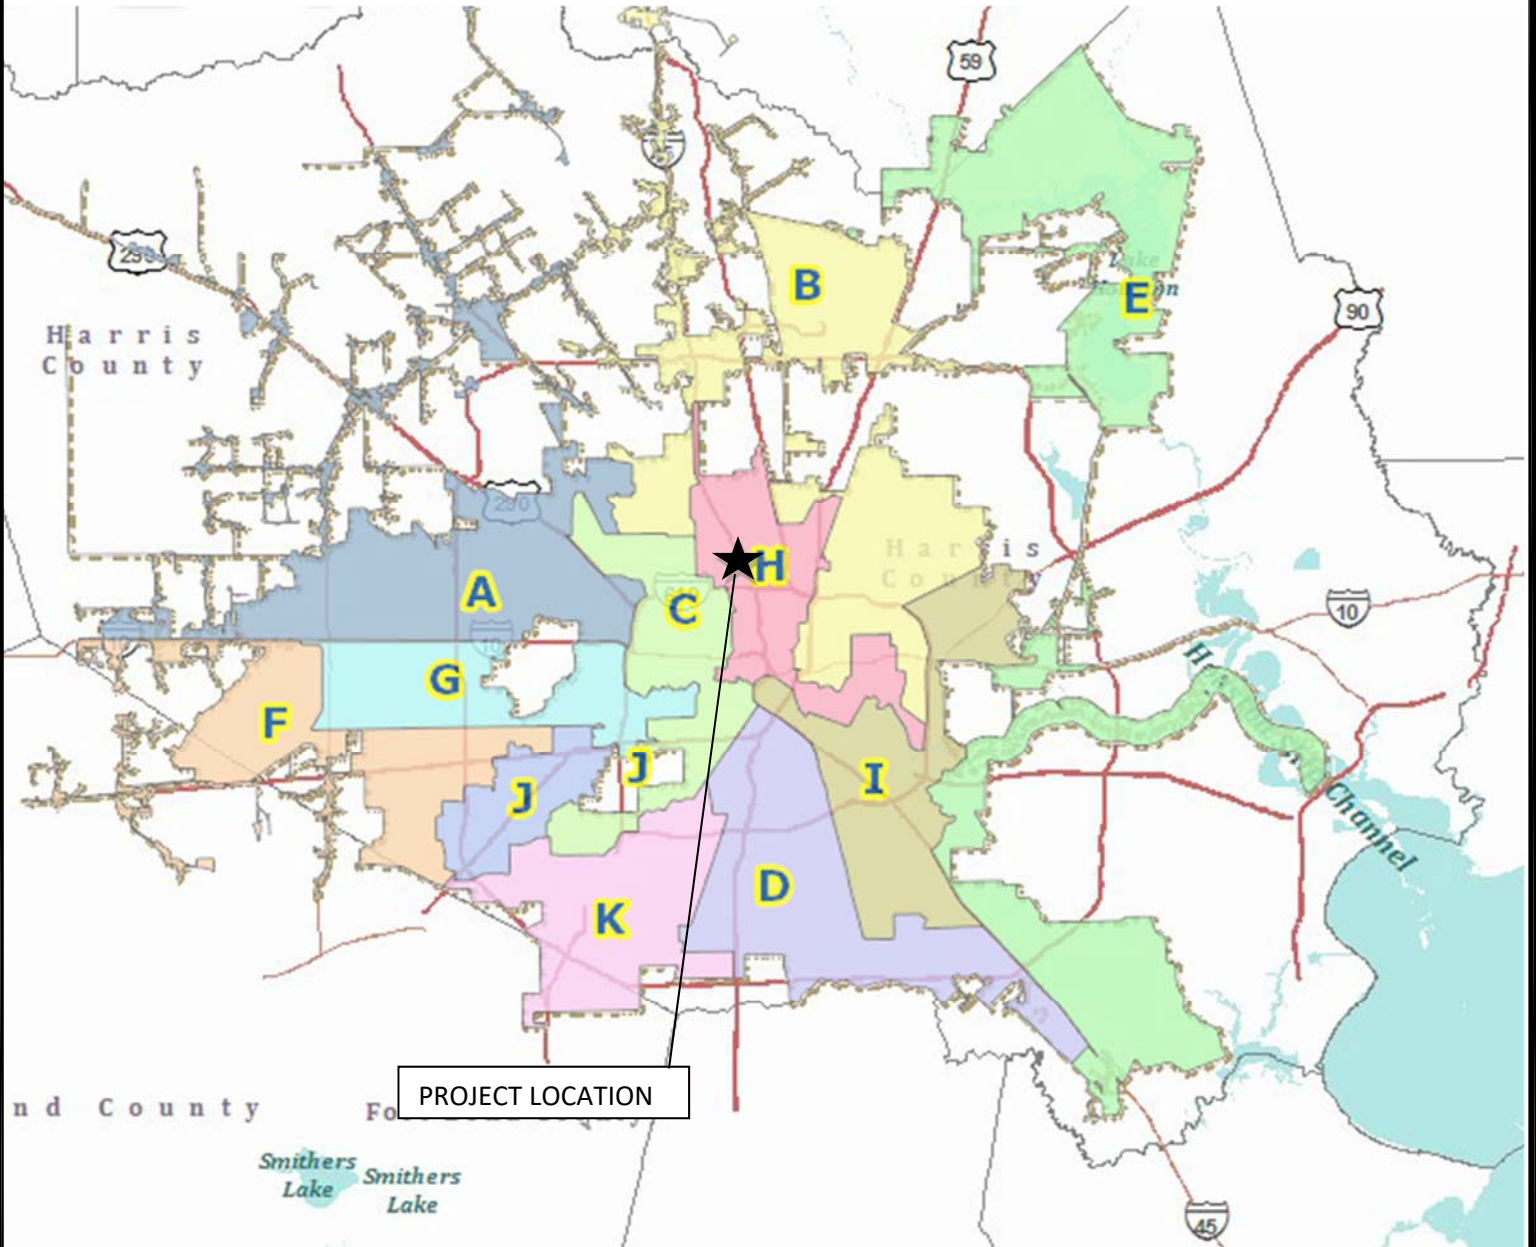

**CITY OF HOUSTON
HARRIS COUNTY, TEXAS**

Swiney Park

2812 Cline Street
Houston, TX 77020

Independence Heights Park

601 East 35th Street
Houston, TX 77022

**CITY OF HOUSTON
HARRIS COUNTY, TEXAS**

PROJECT LOCATION

Independence Heights Park

601 East 35th Street
Houston, TX 77022