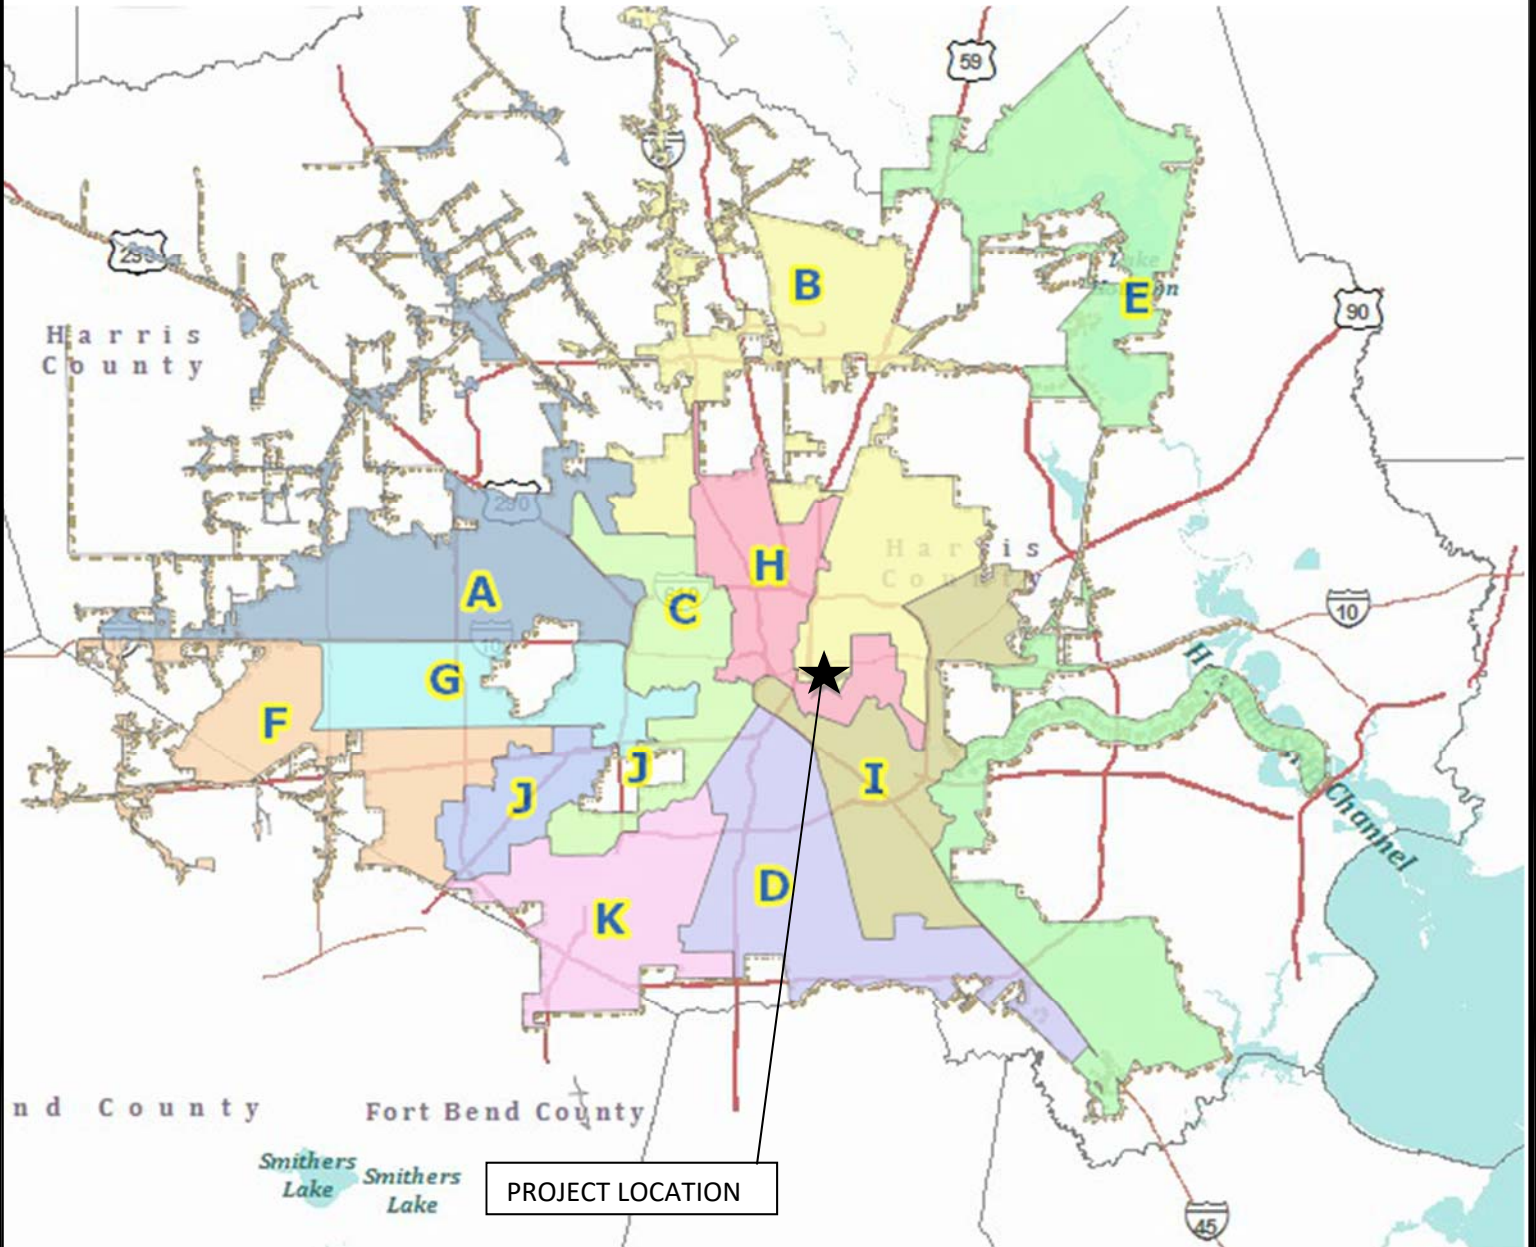

**CITY OF HOUSTON
HARRIS COUNTY, TEXAS**

Swiney Park

2812 Cline Street
Houston, TX 77020

Independence Heights Park

601 East 35th Street
Houston, TX 77022

**CITY OF HOUSTON
HARRIS COUNTY, TEXAS**

PROJECT LOCATION

Independence Heights Park

601 East 35th Street
Houston, TX 77022