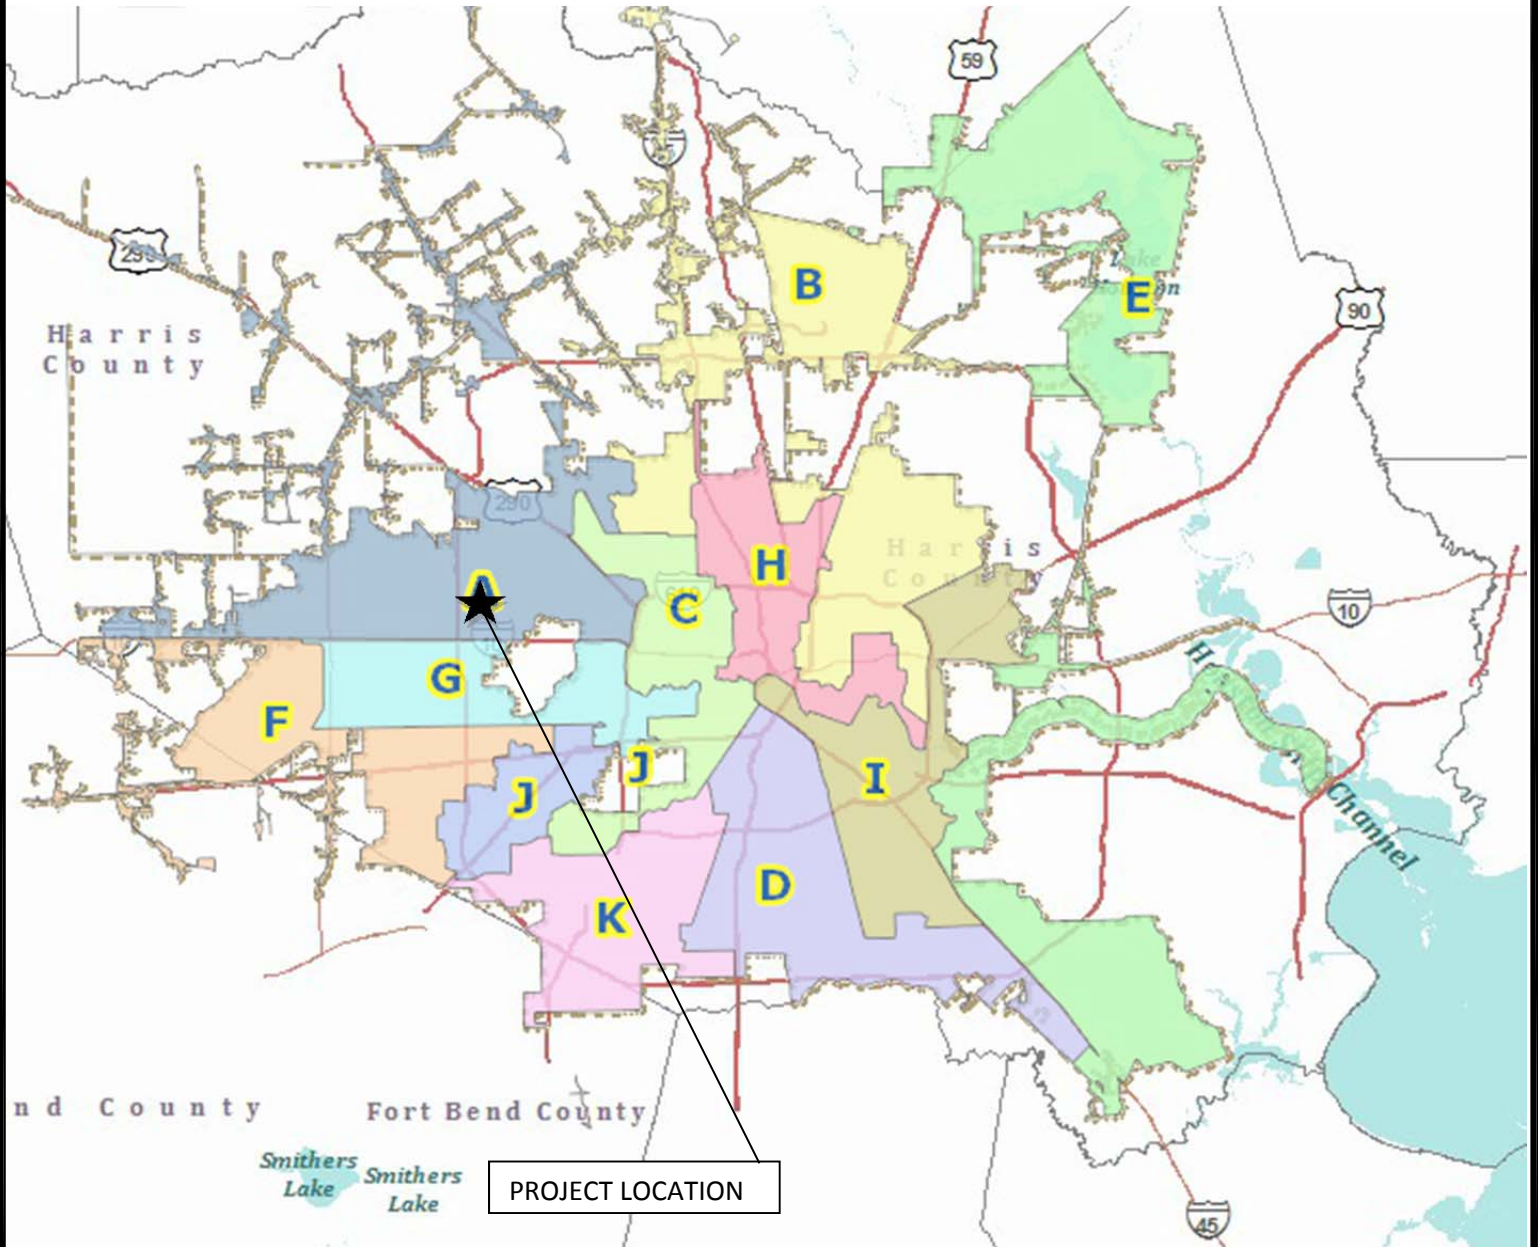

Agnes Moffitt Park

10645 Hammerly
Houston, TX 77043

**CITY OF HOUSTON
HARRIS COUNTY, TEXAS**

Agnes Moffitt Park

10645 Hammerly
Houston, TX 77043

PROJECT LOCATION

Burnett Bayland Park

6000Chimney Rock
Houston, TX 77081

**CITY OF HOUSTON
HARRIS COUNTY, TEXAS**

Burnett Bayland Park

6000 Chimney Rock
Houston, TX 77081

COUNCIL DISTRICT "J"

KEY MAP NO.531B

Clinton Park

200 Mississippi
Houston, TX 77029

**CITY OF HOUSTON
HARRIS COUNTY, TEXAS**

Clinton Park

200 Mississippi
Houston, TX 77029

COUNCIL DISTRICT "I"

KEY MAP NO.495U

Yellowstone Park

3820 Yellowstone
Houston, TX 77021

**CITY OF HOUSTON
HARRIS COUNTY, TEXAS**

Yellowstone Park