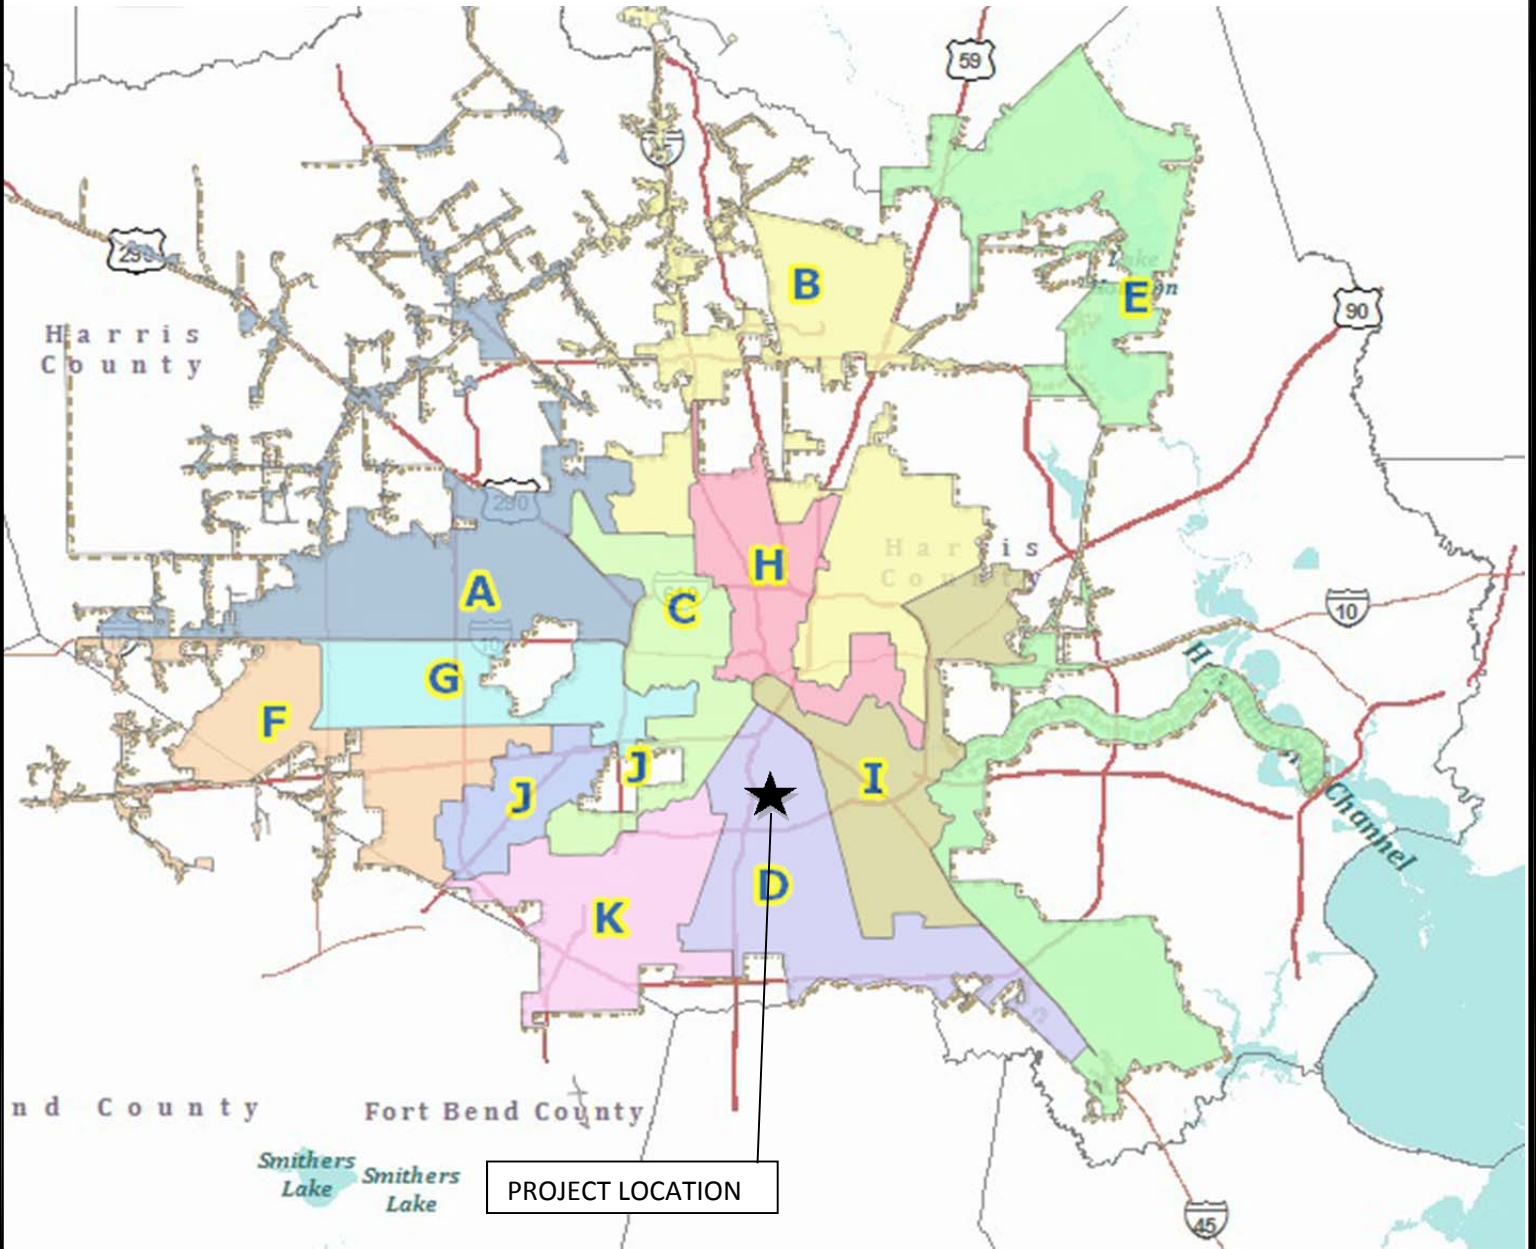

**CITY OF HOUSTON
HARRIS COUNTY, TEXAS**

Burnett Bayland Park

6000 Chimney Rock
Houston, TX 77081

COUNCIL DISTRICT "J"

KEY MAP NO.531B

Clinton Park

200 Mississippi
Houston, TX 77029

**CITY OF HOUSTON
HARRIS COUNTY, TEXAS**

Clinton Park

200 Mississippi
Houston, TX 77029

COUNCIL DISTRICT "I"

KEY MAP NO.495U

Yellowstone Park

3820 Yellowstone
Houston, TX 77021

**CITY OF HOUSTON
HARRIS COUNTY, TEXAS**

Yellowstone Park