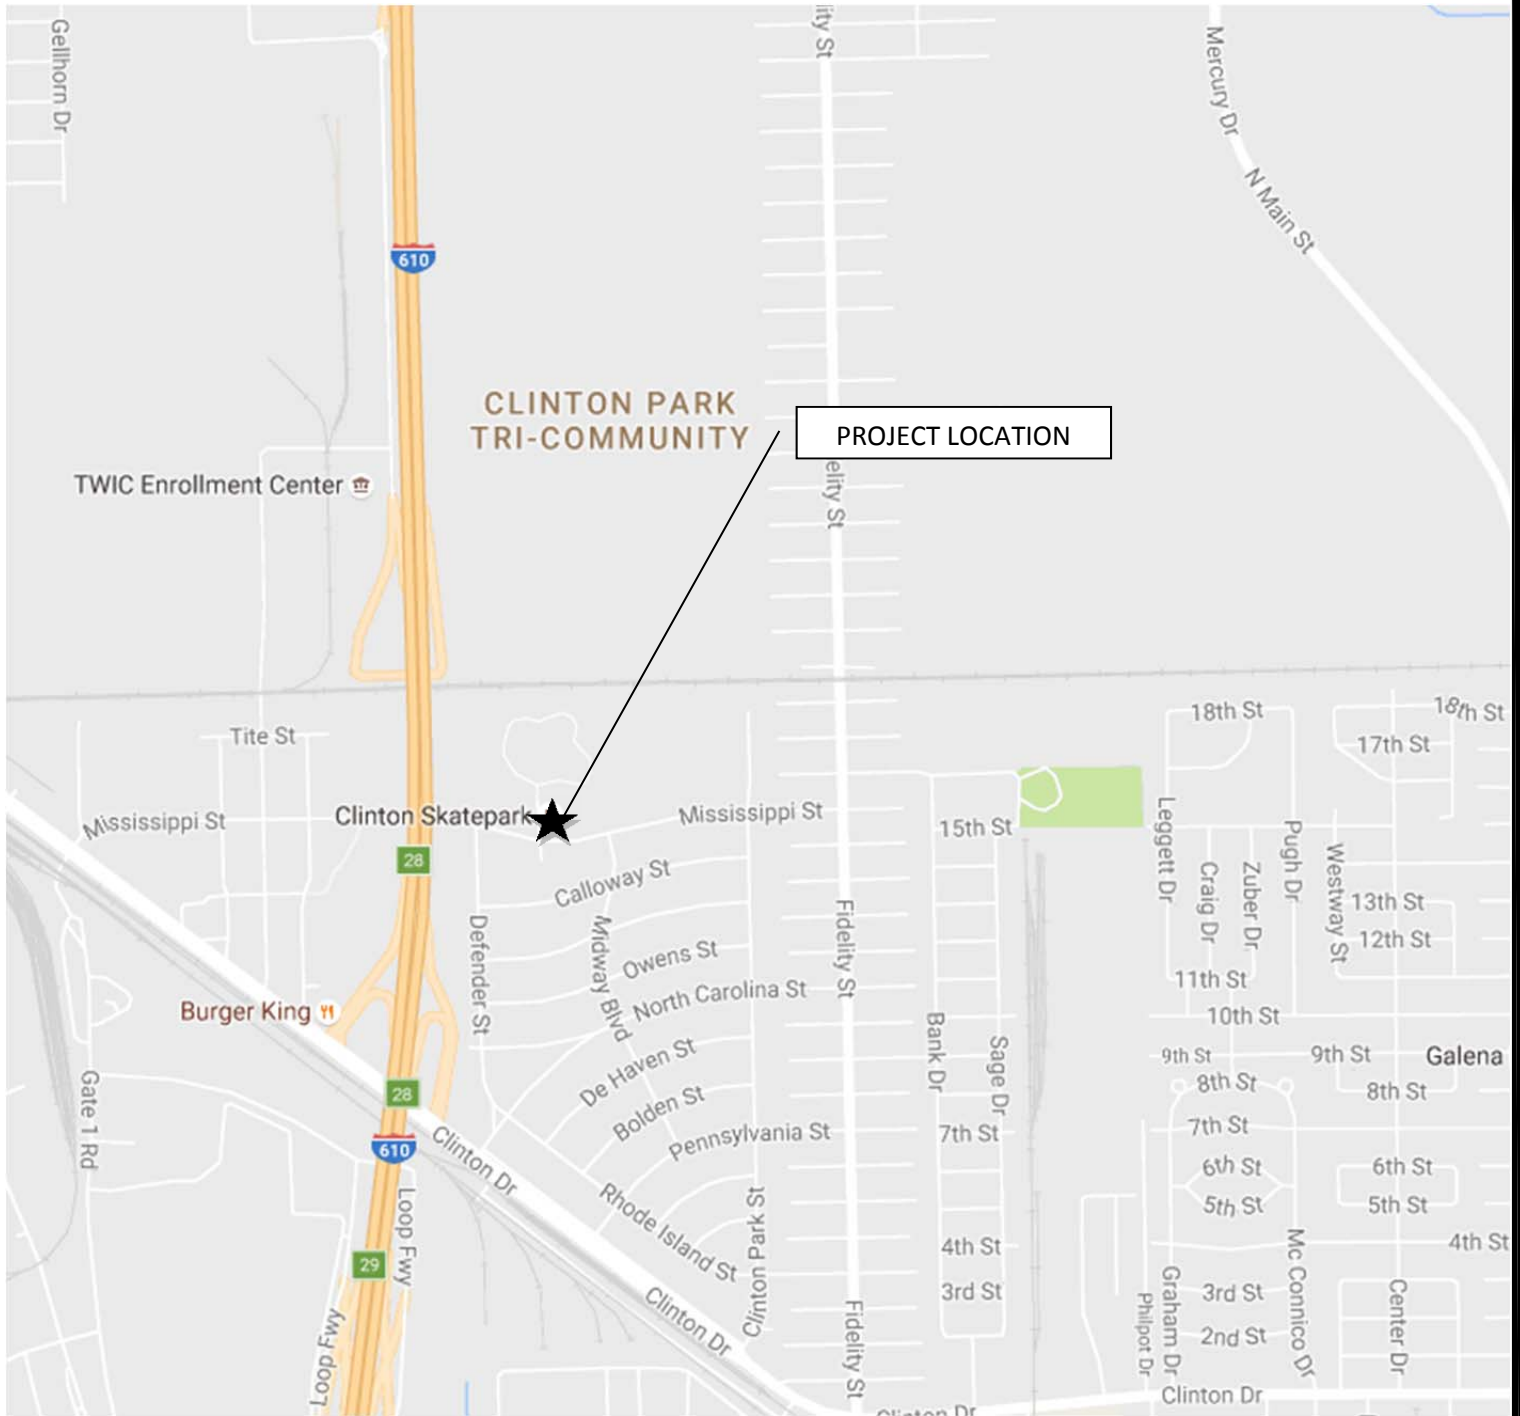

Agnes Moffitt Park

10645 Hammerly
Houston, TX 77043

**CITY OF HOUSTON
HARRIS COUNTY, TEXAS**

Agnes Moffitt Park

10645 Hammerly
Houston, TX 77043

PROJECT LOCATION

Burnett Bayland Park

6000Chimney Rock
Houston, TX 77081

**CITY OF HOUSTON
HARRIS COUNTY, TEXAS**

Burnett Bayland Park

6000 Chimney Rock
Houston, TX 77081

COUNCIL DISTRICT "J"

KEY MAP NO.531B

Clinton Park

200 Mississippi
Houston, TX 77029

**CITY OF HOUSTON
HARRIS COUNTY, TEXAS**

Clinton Park

200 Mississippi
Houston, TX 77029

COUNCIL DISTRICT "I"

KEY MAP NO.495U

Yellowstone Park

3820 Yellowstone
Houston, TX 77021

**CITY OF HOUSTON
HARRIS COUNTY, TEXAS**

Yellowstone Park

3820 Yellowstone
Houston, TX 77021