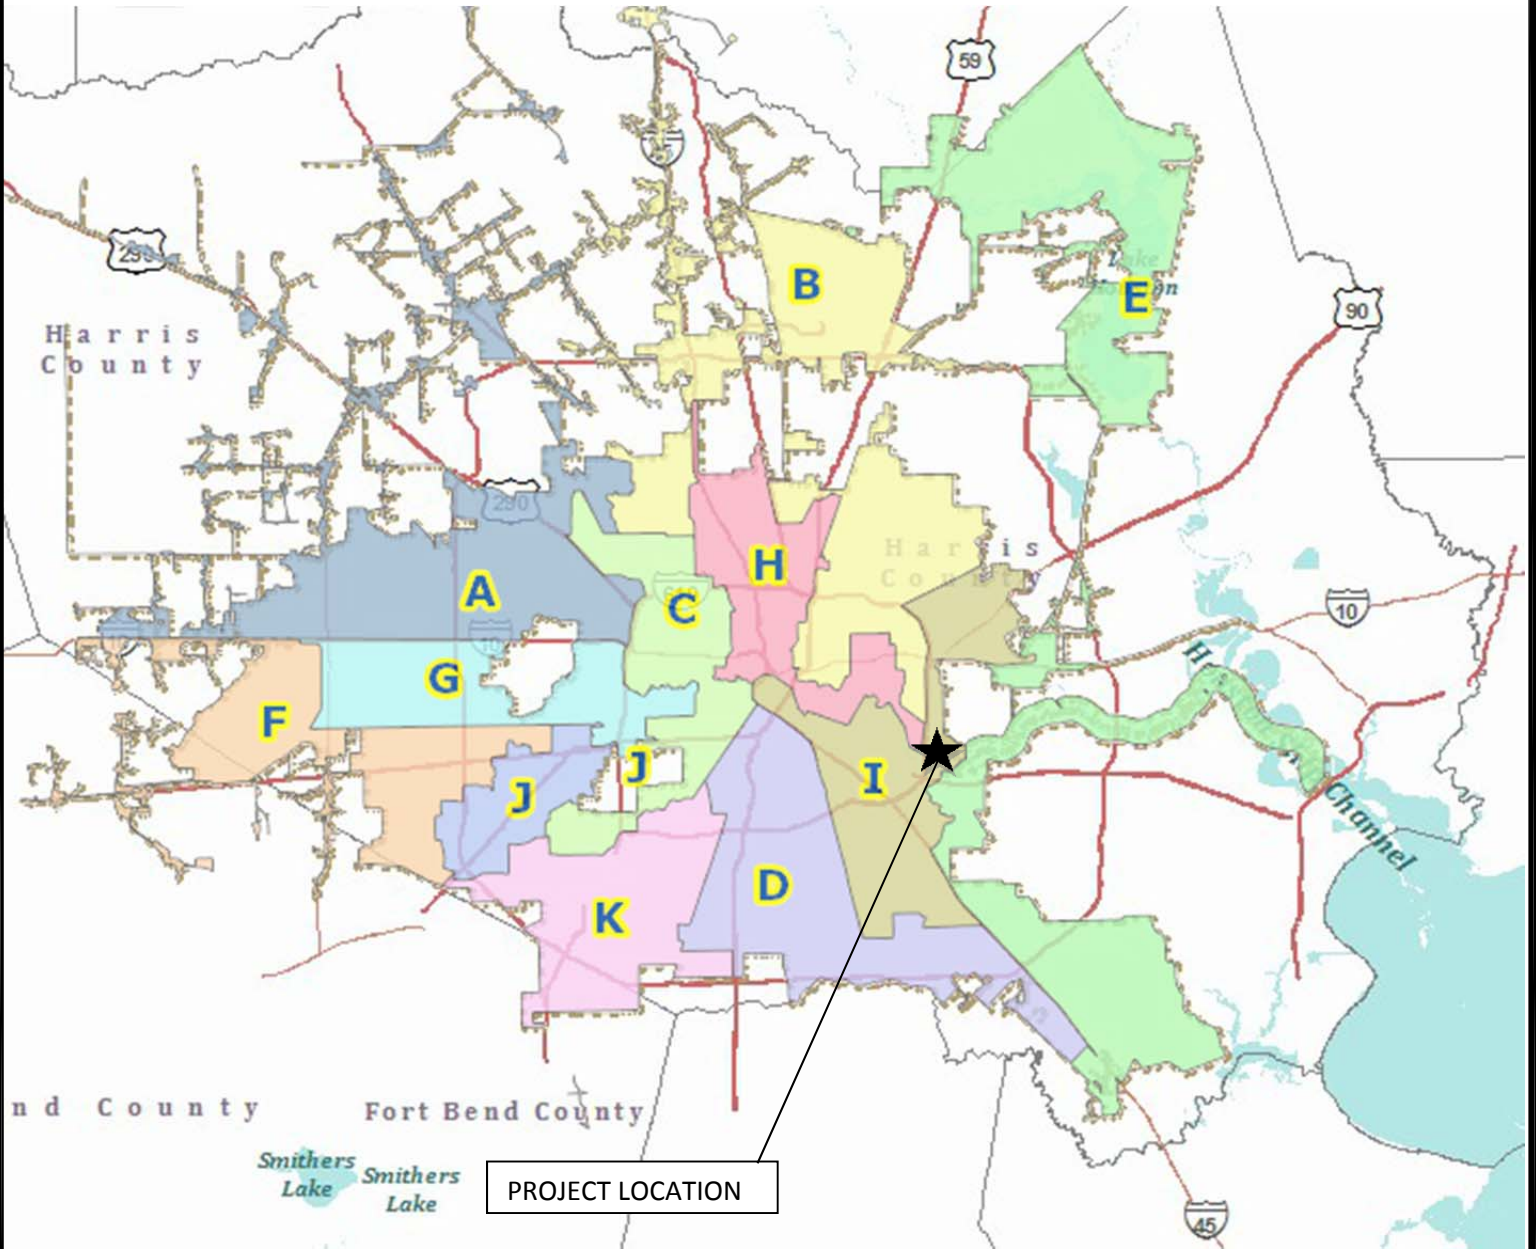

**CITY OF HOUSTON
HARRIS COUNTY, TEXAS**

Burnett Bayland Park

6000 Chimney Rock
Houston, TX 77081

COUNCIL DISTRICT "J"

KEY MAP NO.531B

Clinton Park

200 Mississippi
Houston, TX 77029

**CITY OF HOUSTON
HARRIS COUNTY, TEXAS**

Clinton Park

200 Mississippi
Houston, TX 77029

COUNCIL DISTRICT "I"

KEY MAP NO.495U

Yellowstone Park

3820 Yellowstone
Houston, TX 77021

**CITY OF HOUSTON
HARRIS COUNTY, TEXAS**

Yellowstone Park