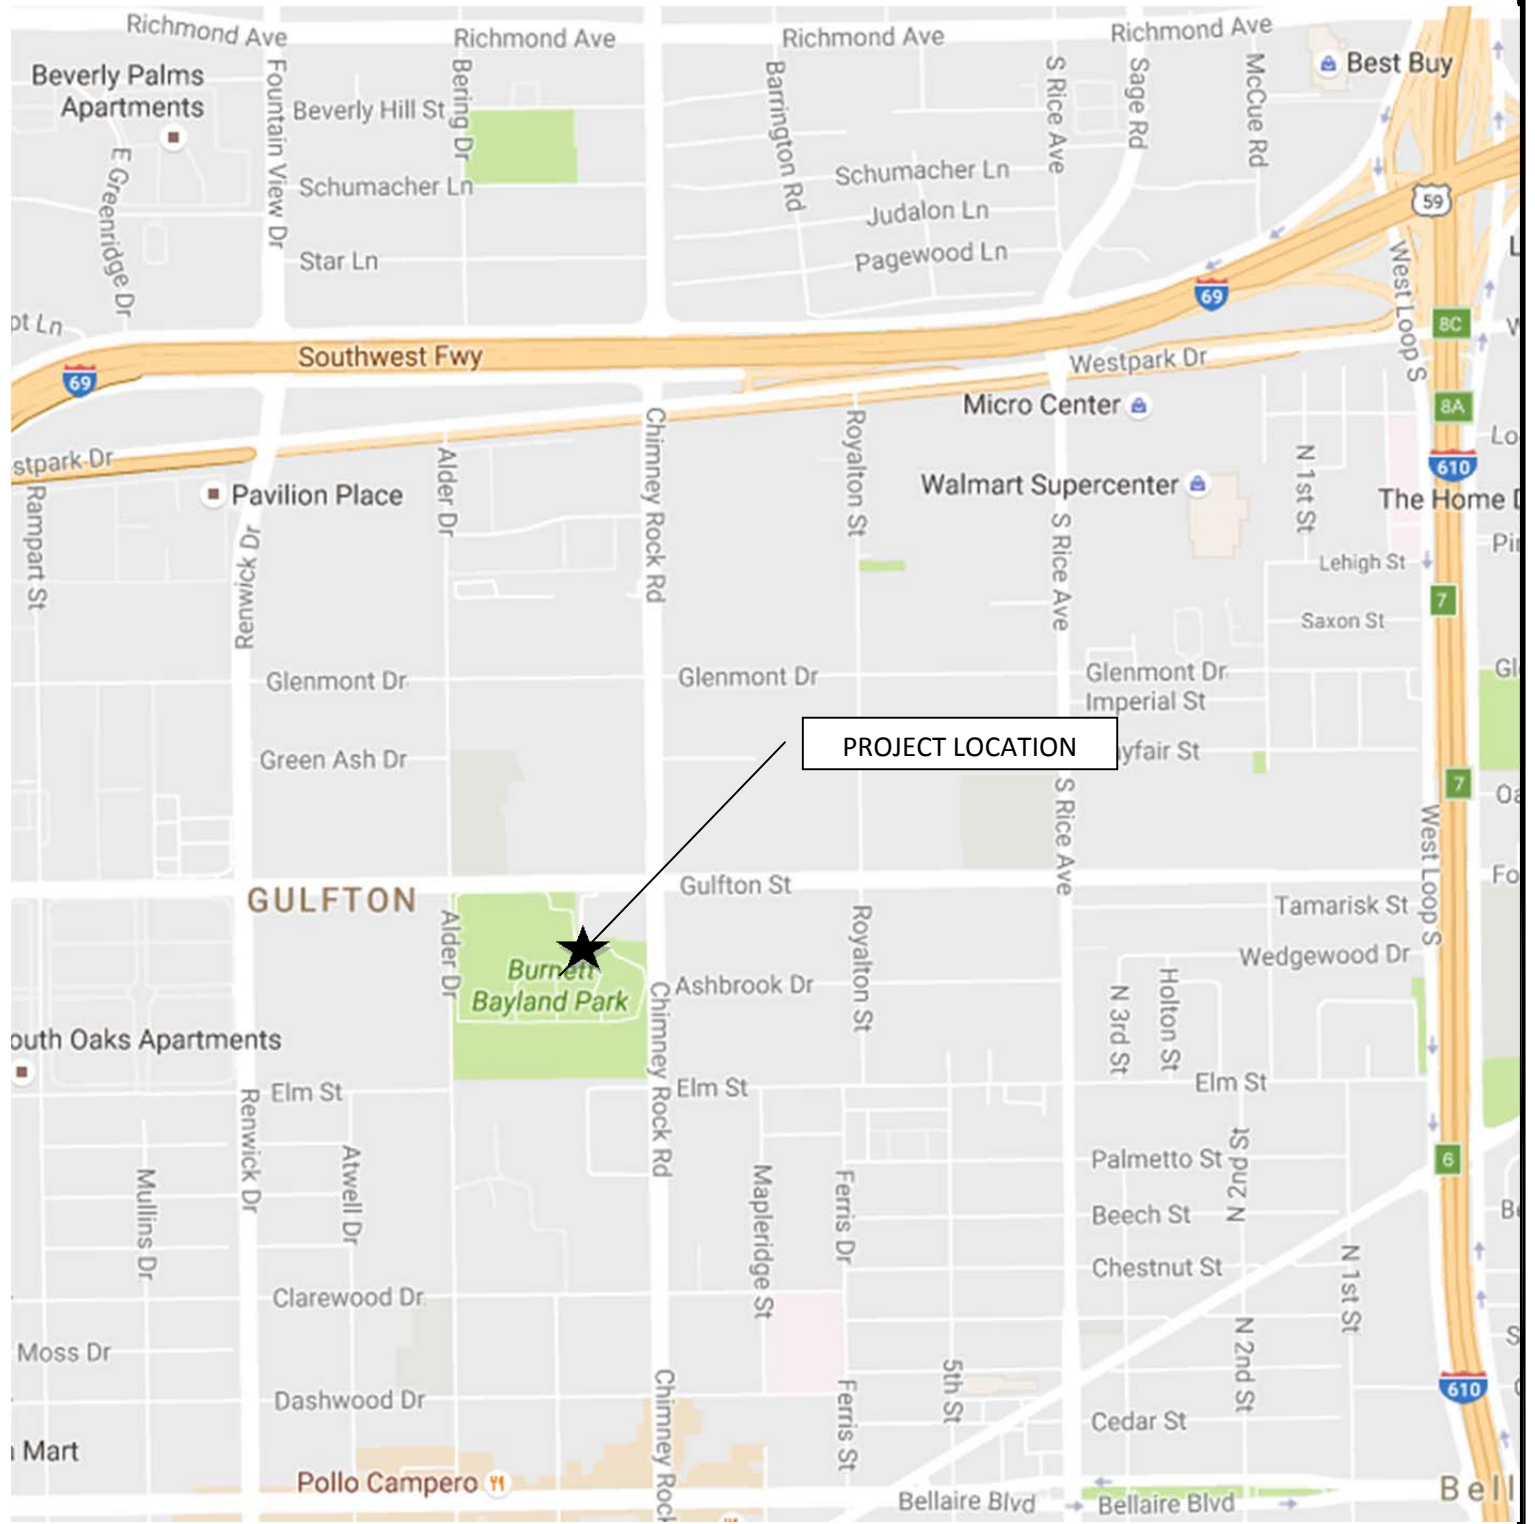

Agnes Moffitt Park

10645 Hammerly
Houston, TX 77043

**CITY OF HOUSTON
HARRIS COUNTY, TEXAS**

Agnes Moffitt Park

10645 Hammerly
Houston, TX 77043

PROJECT LOCATION

Burnett Bayland Park

6000Chimney Rock
Houston, TX 77081

**CITY OF HOUSTON
HARRIS COUNTY, TEXAS**

Burnett Bayland Park

6000 Chimney Rock
Houston, TX 77081

COUNCIL DISTRICT "J"

KEY MAP NO.531B

Clinton Park

200 Mississippi
Houston, TX 77029

**CITY OF HOUSTON
HARRIS COUNTY, TEXAS**

Clinton Park

200 Mississippi
Houston, TX 77029

COUNCIL DISTRICT "I"

KEY MAP NO.495U

Yellowstone Park

3820 Yellowstone
Houston, TX 77021

**CITY OF HOUSTON
HARRIS COUNTY, TEXAS**

Yellowstone Park

3820 Yellowstone
Houston, TX 77021