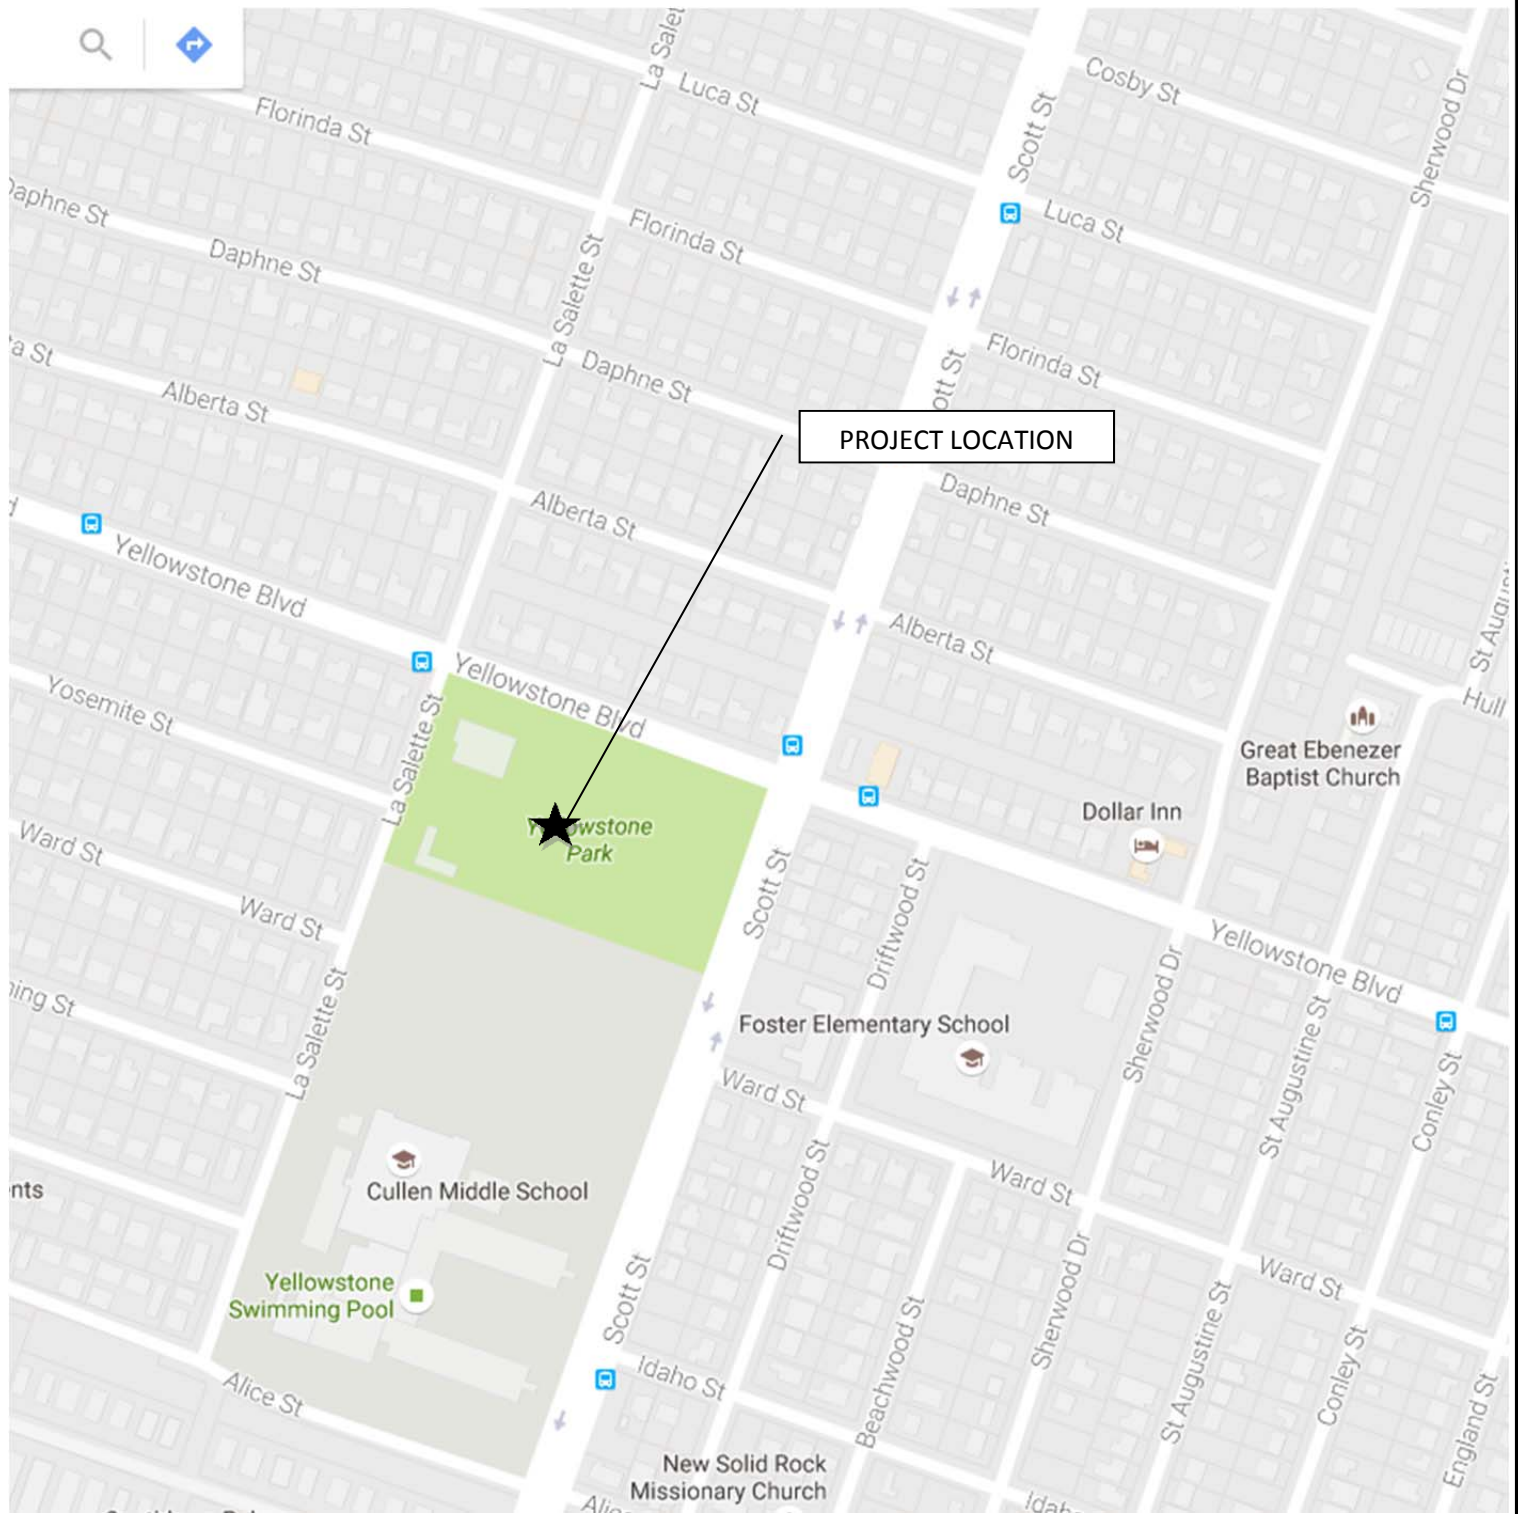

Agnes Moffitt Park

10645 Hammerly
Houston, TX 77043

**CITY OF HOUSTON
HARRIS COUNTY, TEXAS**

Agnes Moffitt Park

10645 Hammerly
Houston, TX 77043

PROJECT LOCATION

Burnett Bayland Park

6000Chimney Rock
Houston, TX 77081

**CITY OF HOUSTON
HARRIS COUNTY, TEXAS**

Burnett Bayland Park

6000 Chimney Rock
Houston, TX 77081

COUNCIL DISTRICT "J"

KEY MAP NO.531B

Clinton Park

200 Mississippi
Houston, TX 77029

**CITY OF HOUSTON
HARRIS COUNTY, TEXAS**

Clinton Park

200 Mississippi
Houston, TX 77029

COUNCIL DISTRICT "I"

KEY MAP NO.495U

Yellowstone Park

3820 Yellowstone
Houston, TX 77021

**CITY OF HOUSTON
HARRIS COUNTY, TEXAS**

Yellowstone Park