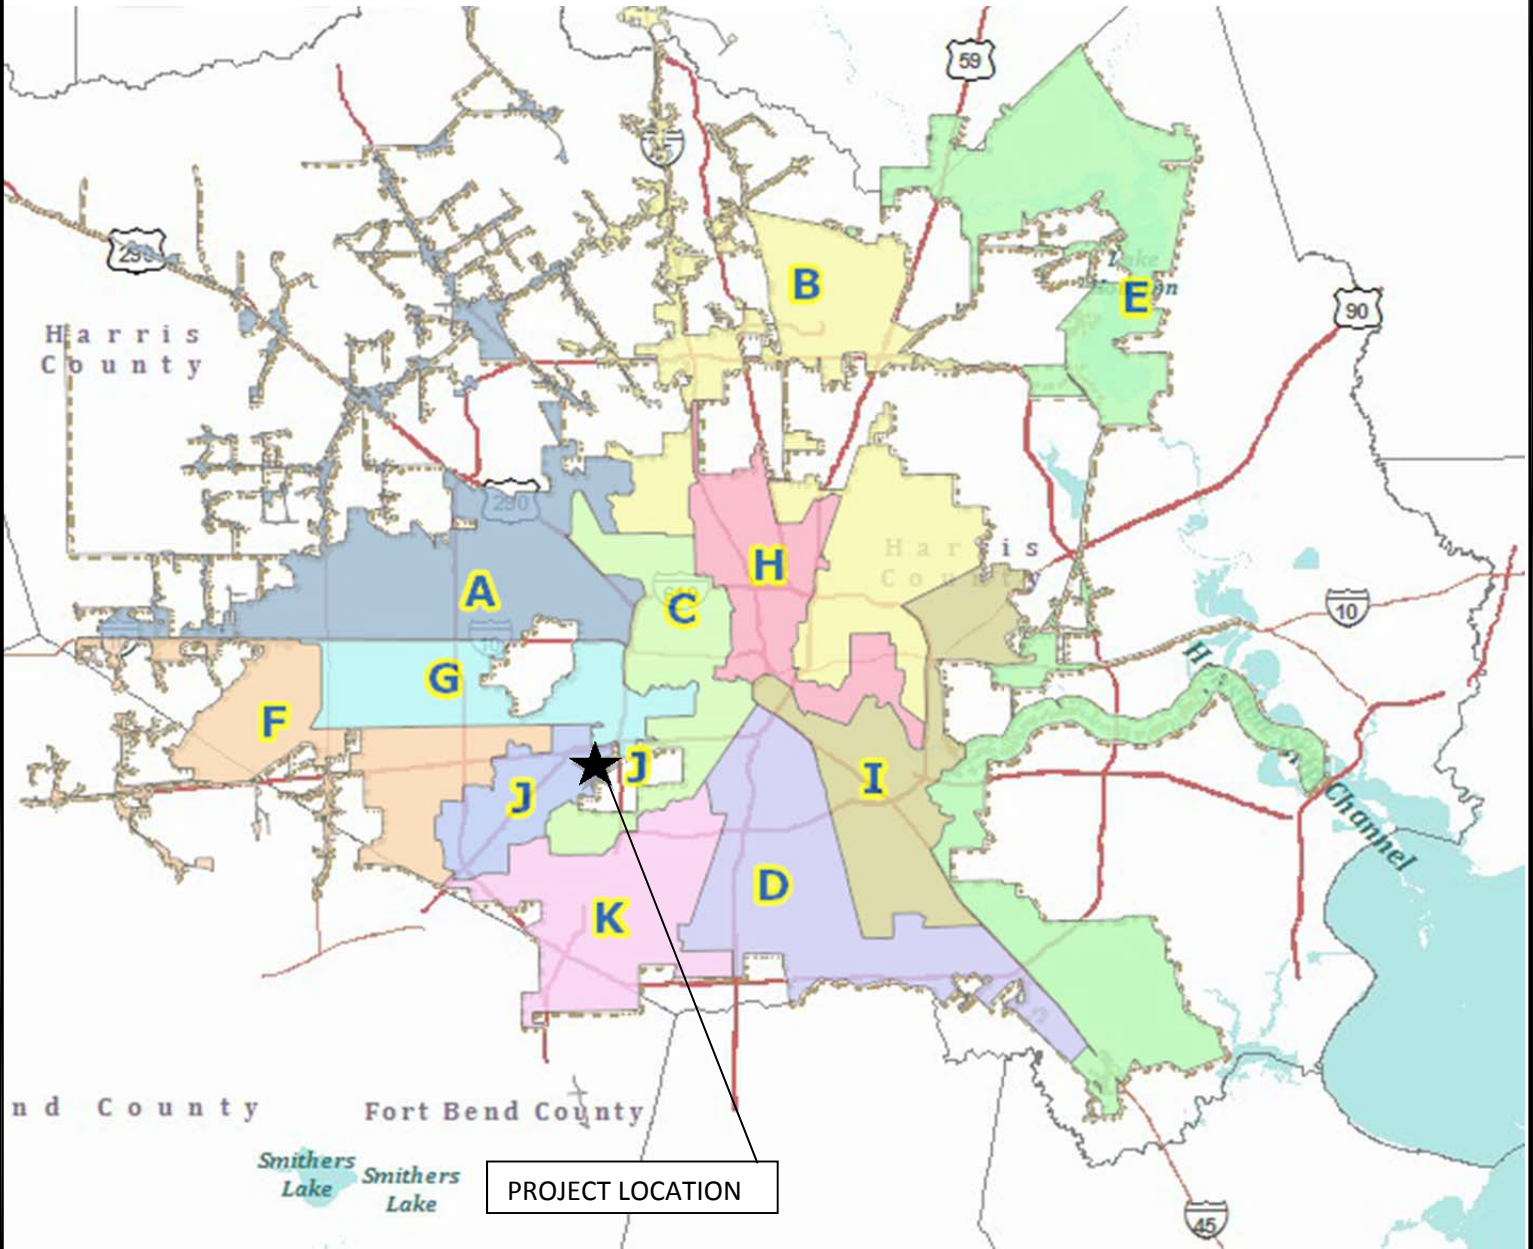

Agnes Moffitt Park

10645 Hammerly
Houston, TX 77043

**CITY OF HOUSTON
HARRIS COUNTY, TEXAS**

Agnes Moffitt Park

10645 Hammerly
Houston, TX 77043

PROJECT LOCATION

Burnett Bayland Park

6000Chimney Rock
Houston, TX 77081

**CITY OF HOUSTON
HARRIS COUNTY, TEXAS**

Burnett Bayland Park

6000 Chimney Rock
Houston, TX 77081

COUNCIL DISTRICT "J"

KEY MAP NO.531B

Clinton Park

200 Mississippi
Houston, TX 77029

**CITY OF HOUSTON
HARRIS COUNTY, TEXAS**

Clinton Park

200 Mississippi
Houston, TX 77029

COUNCIL DISTRICT "I"

KEY MAP NO.495U

Yellowstone Park

3820 Yellowstone
Houston, TX 77021

**CITY OF HOUSTON
HARRIS COUNTY, TEXAS**

Yellowstone Park