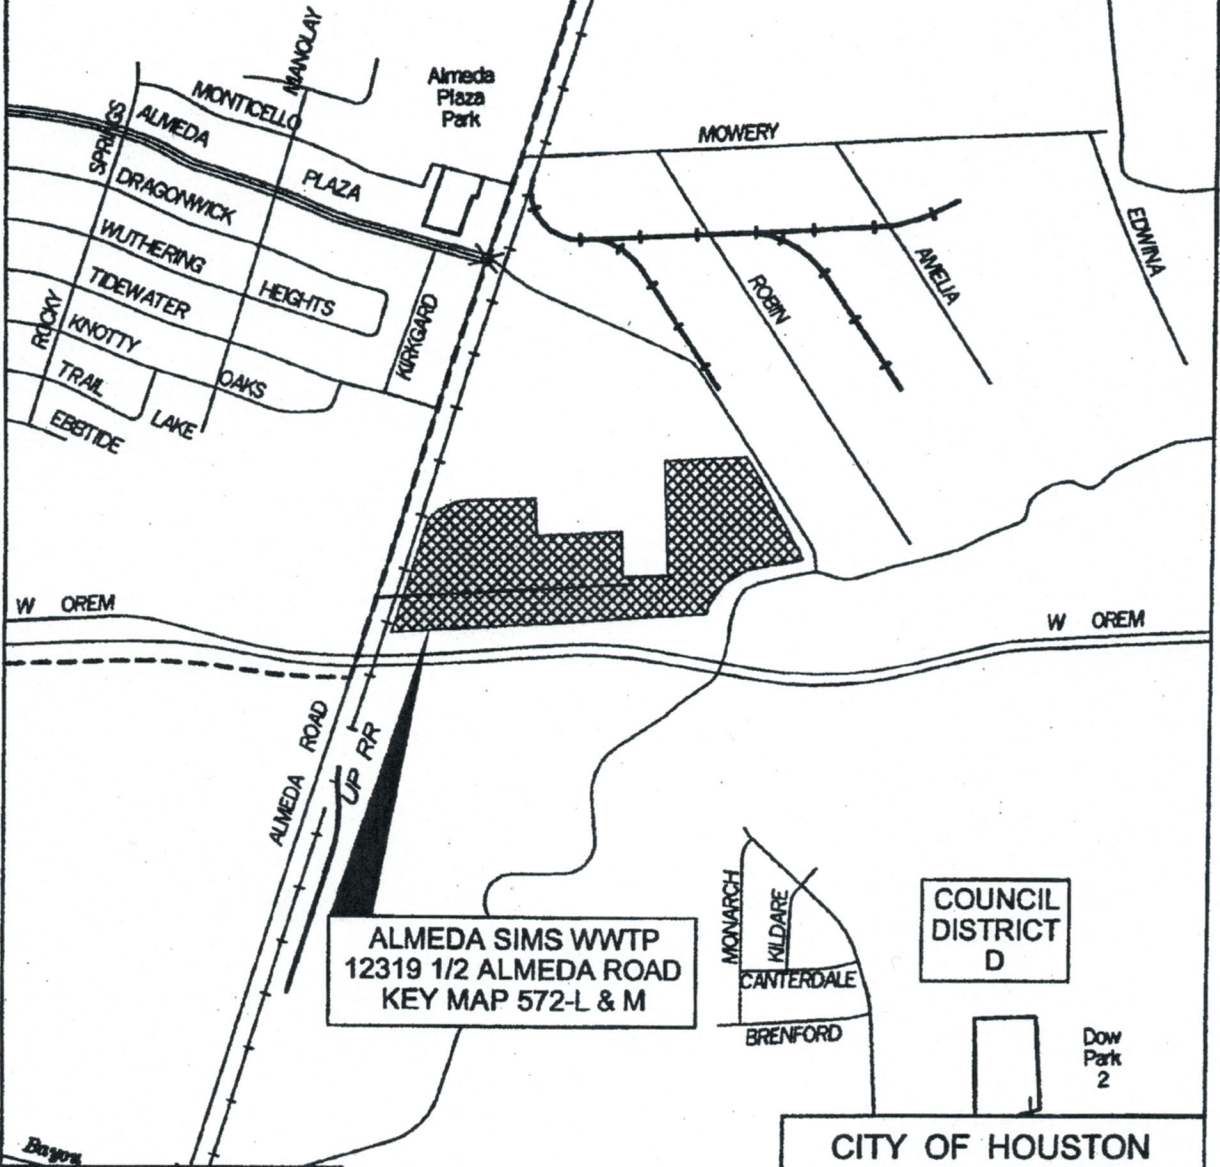

**CITY OF HOUSTON**

ALMEDA SIMS WWTP  
IMPROVEMENTS  
R-000298-0014-3

ALMEDA SIMS WWTP  
12319 1/2 ALMEDA ROAD  
KEY MAP 572-L & M

Council District K

521

ALAMEDA SIMS WWTP  
12319 1/2 ALAMEDA ROAD  
KEY MAP 572-L & M

COUNCIL DISTRICT D

Dow Park 2

CITY OF HOUSTON

ALAMEDA SIMS WWTP  
IMPROVEMENTS  
R-000298-0014-3

**LEGEND**

-  PROJECT LOCATION
-  COUNCIL DISTRICT BOUNDARY LINE