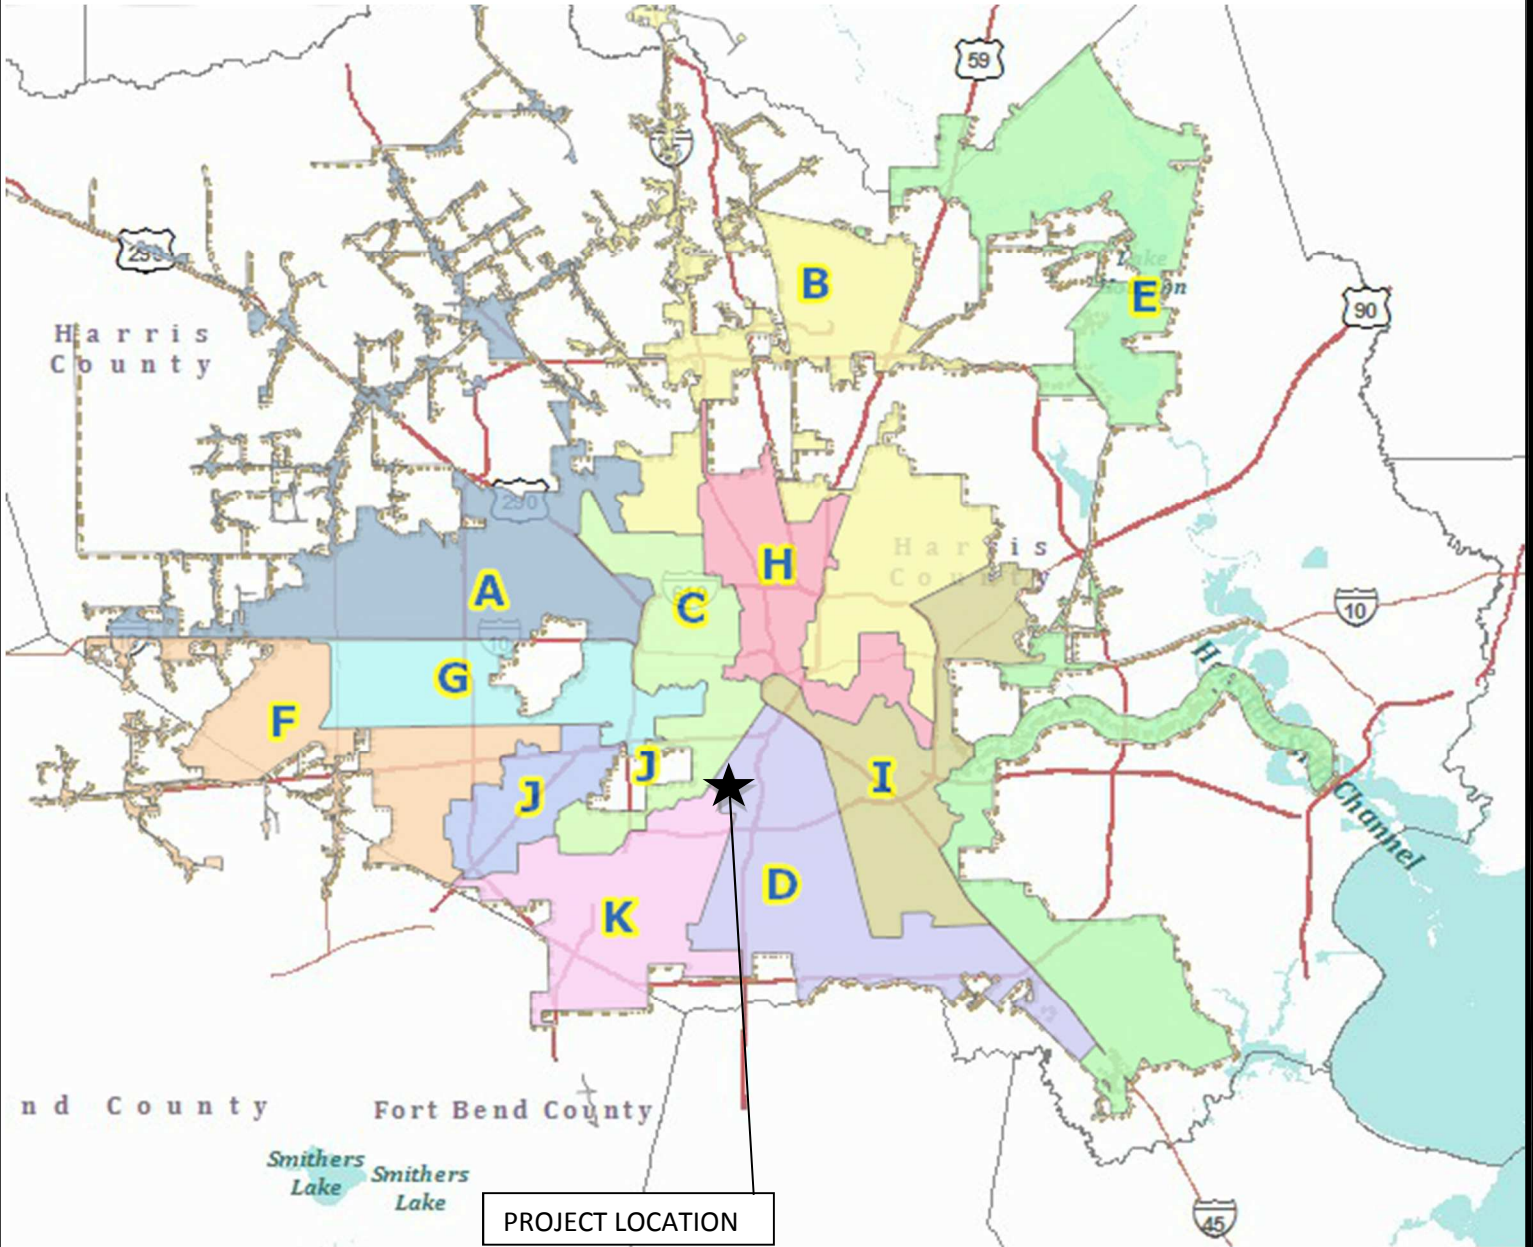

## Linkwood Playground

3699 Norris Drive  
Houston, TX 77025

**CITY OF HOUSTON  
HARRIS COUNTY, TEXAS**

**Linkwood Playground**

3699 Norris Drive  
Houston, TX 77025

COUNCIL DISTRICT "K"

KEY MAP NO. 532P