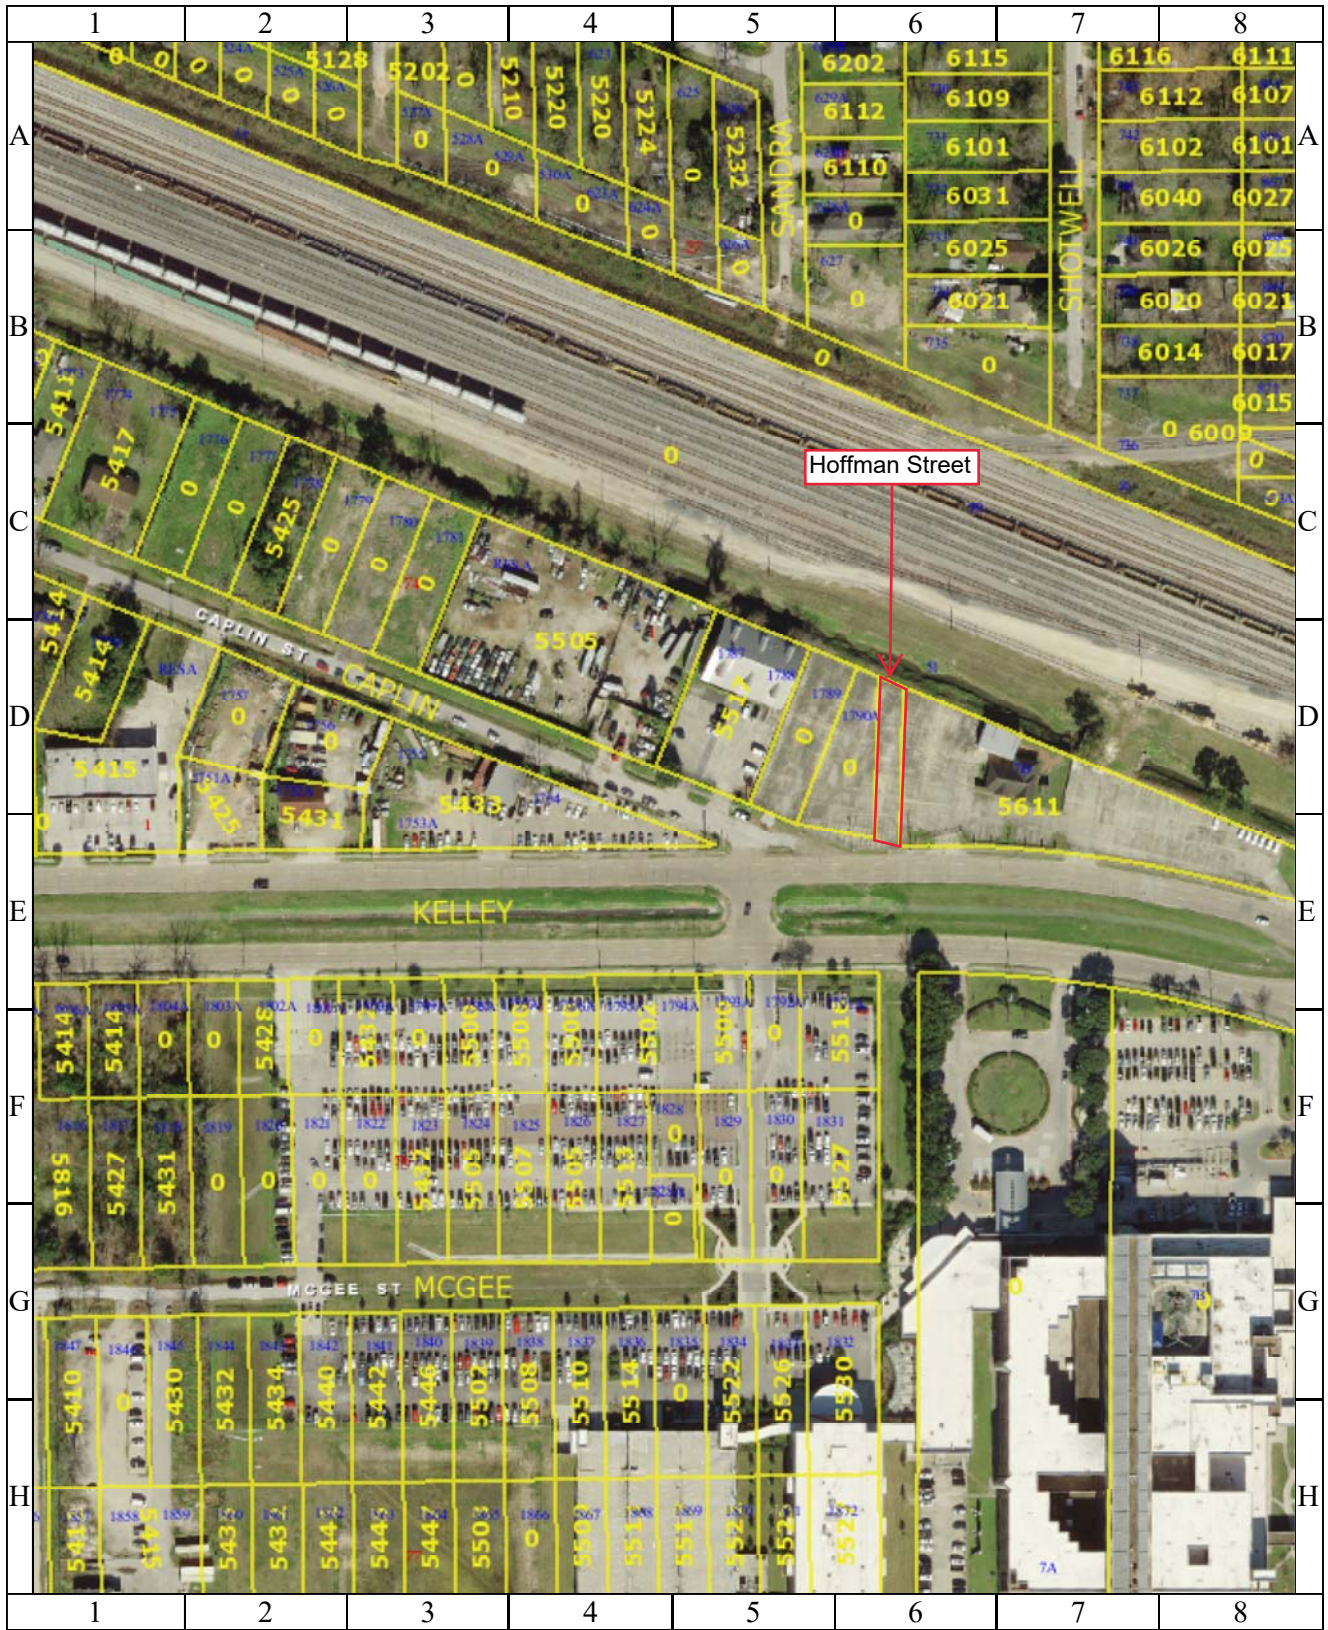

Aerial Map - SY18-061

Non-acceptance of Hoffman Street, from Kelley Street north to its terminus, located in the Kashmere Gardens Park Addition, out of the Harris and Wilson Two League Grant, A-32.

1 inch = 71 feet