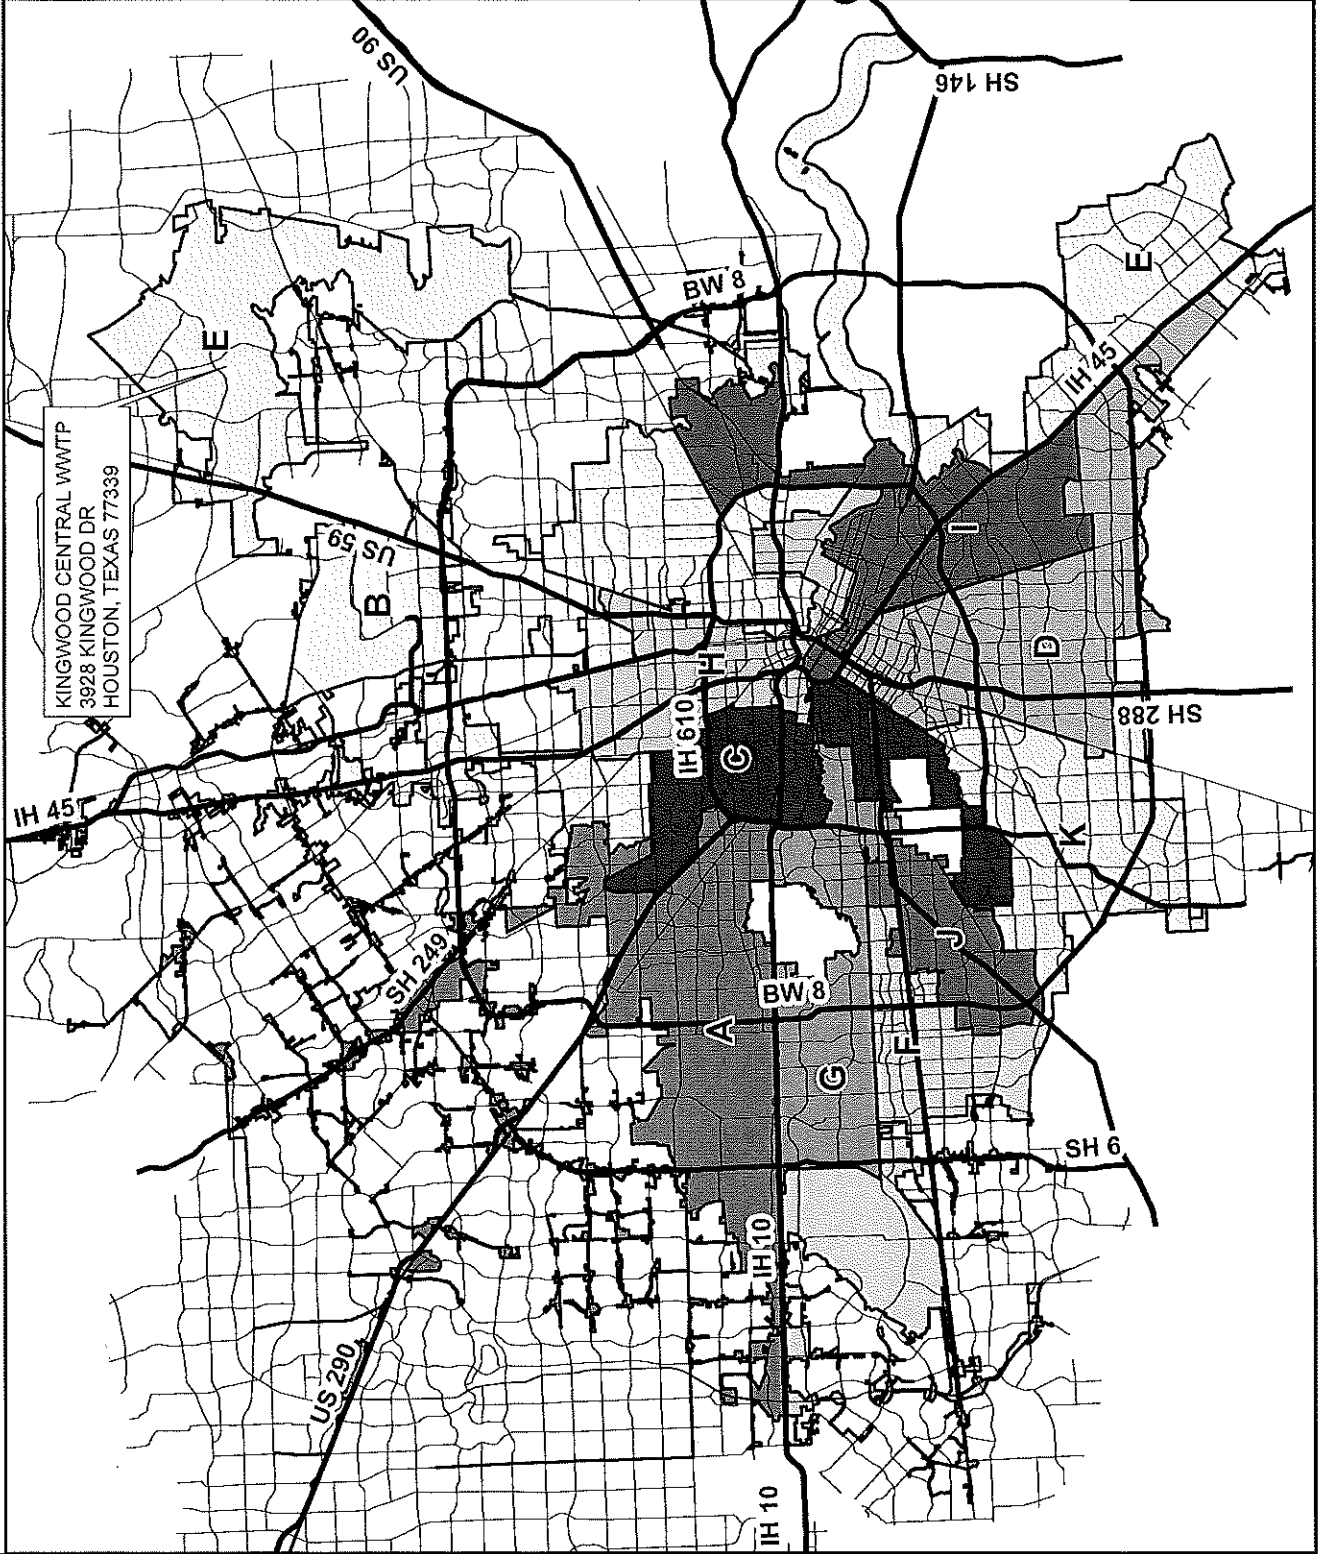

Houston Public Works Capital Projects

Not to Scale

Key Map

KINGWOOD CENTRAL WWTP
Project Site: 337-F

Council Districts

- A - Brenda Stardig
- B - Jerry Davis
- C - Ellen R. Cohen
- D - Dwight A. Boykins
- E - Dave Martin
- F - Steve Le
- G - Greg Travis
- H - Karla Cisneros
- I - Robert Gallegos
- J - Mike Laster
- K - Larry V. Green

Stantec

KINGWOOD CENTRAL WWTP
IMPROVEMENTS
WBS NO.: R-000255-0118-4

City Council Map

Houston Public Works Capital Projects

Not to Scale

Key Map

KINGWOOD CENTRAL WWTP
Project Site: 337-F

Council Districts