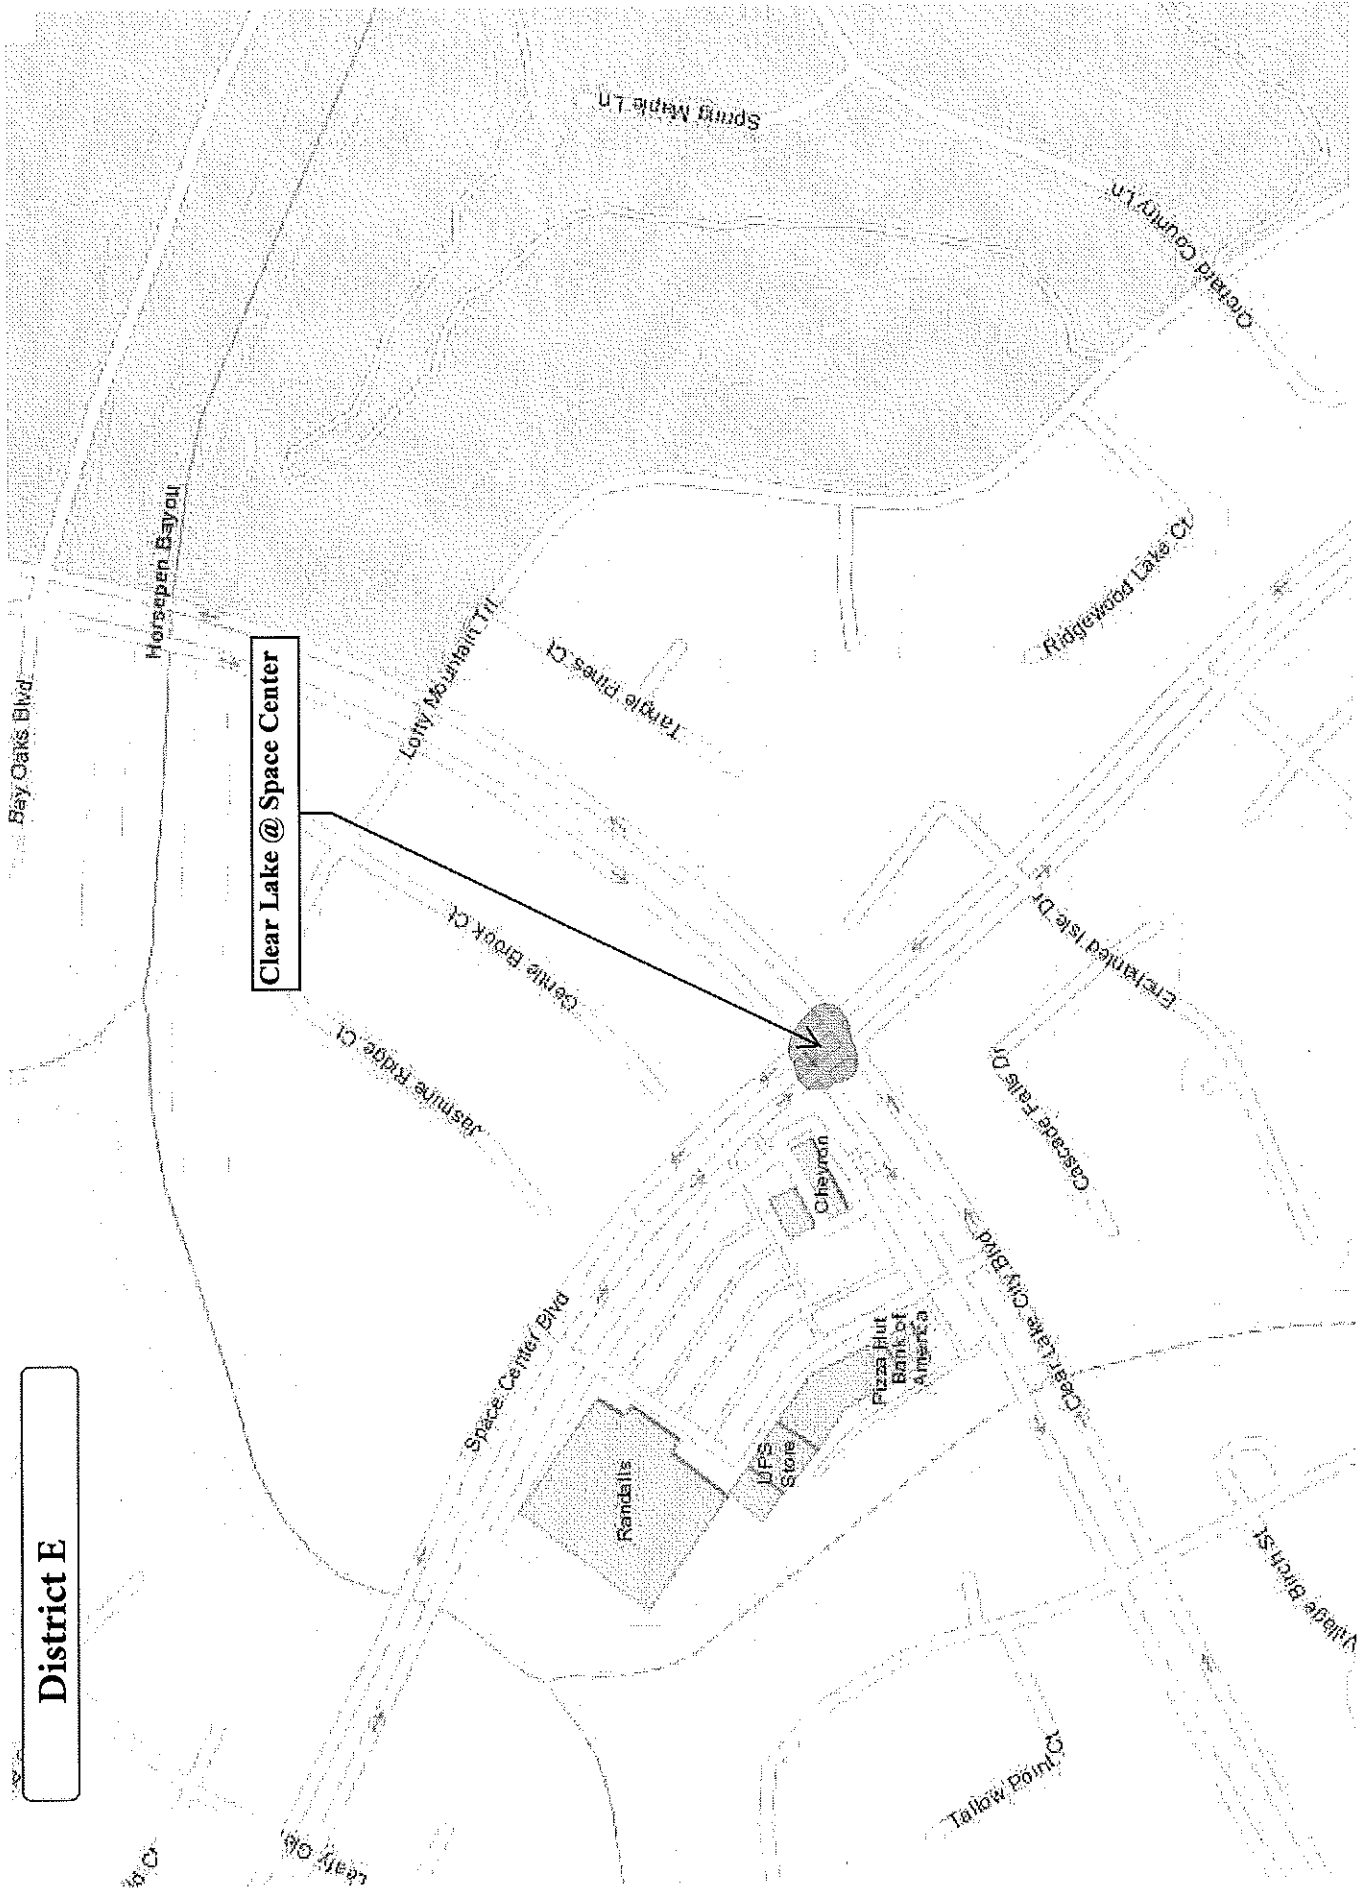

**District E**

**Clear Lake @ Space Center**

Randell's

UPS Store

Chisman

Pizza Hut  
Bank of America

Tallow Point Ct

Wildcat Blvd

Bay Oaks Blvd

Horsepen Bayou

Lochy Meadows Trl

Carina Brook Ct

Jasmine Ridge Ct

Space Center Blvd

Tangle Pines Ct

Ridgewood Lake Ct

Deep Forest Dr

Gum Grove Ln

Black Maple Ln

W Little York Rd

Hoffman  
Middle  
School

Smith Academy

Deep Forest @ W. Little York

La Michoacana  
Meat Market

Claude's  
Pharmacy  
Slam  
Dunk

Walgreens

McDonald's

O'Reilly  
Auto  
Parts

Andire Dr

W Little York Rd

Cherry Oak Ln

Shingle Oak Ln