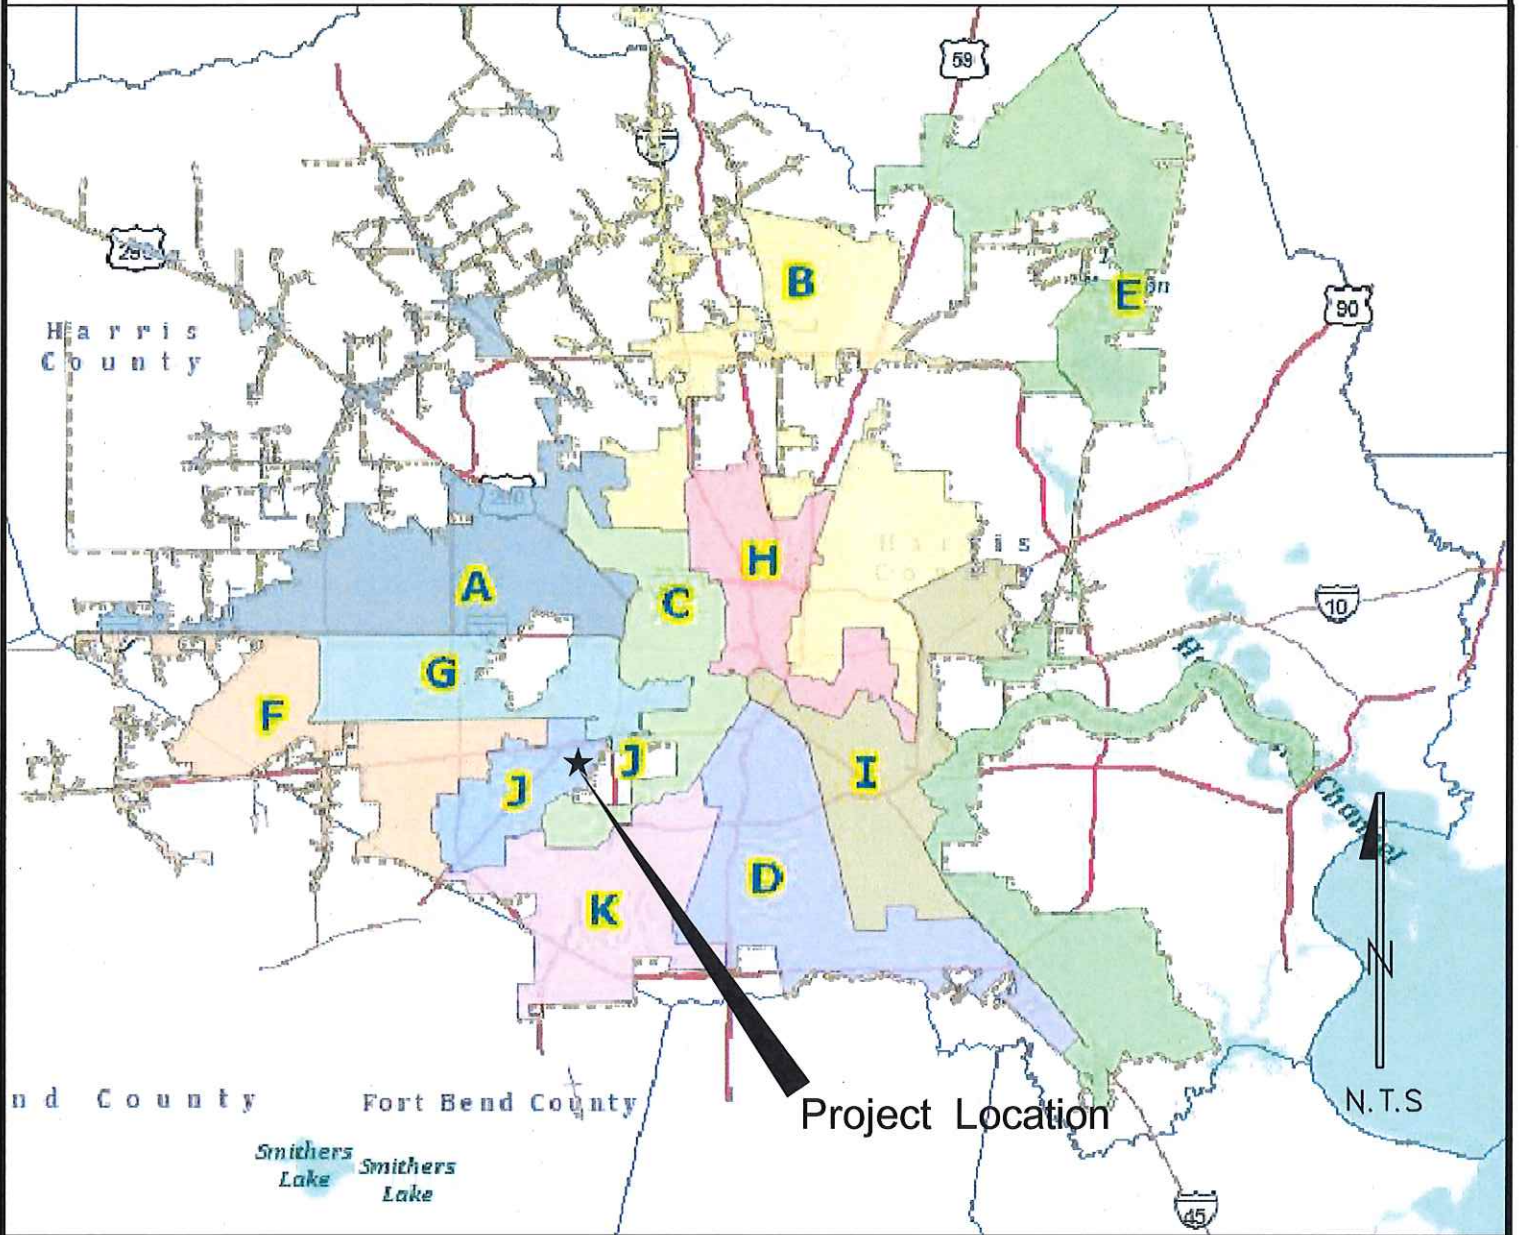

CITY OF HOUSTON
HARRIS COUNTY, TEXAS

Burnett Bayland Skatepark

6000 Chimney Rock, Houston, TX 77081

COUNCIL DISTRICT "J" WBS# F-000803-0001-4 KEY MAP NO. 531 Q

Burnett Bayland Skatepark

6000 Chimney Rock, Houston, TX 77081