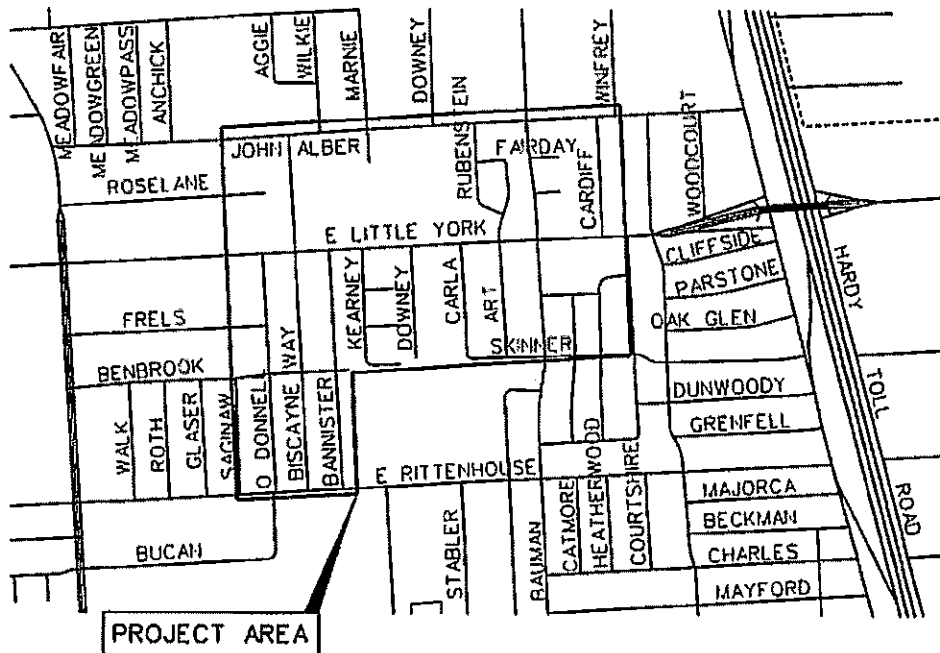

LOCATION MAP

VICINITY MAP

ROOSEVELT, EDEL PLAZA, LITTLE YORK ACRES
 DRAINAGE & PAVING IMPROVEMENTS
 WBS*:M-4100003-0001-3
 KEY MAP *413T, *413U & 413X