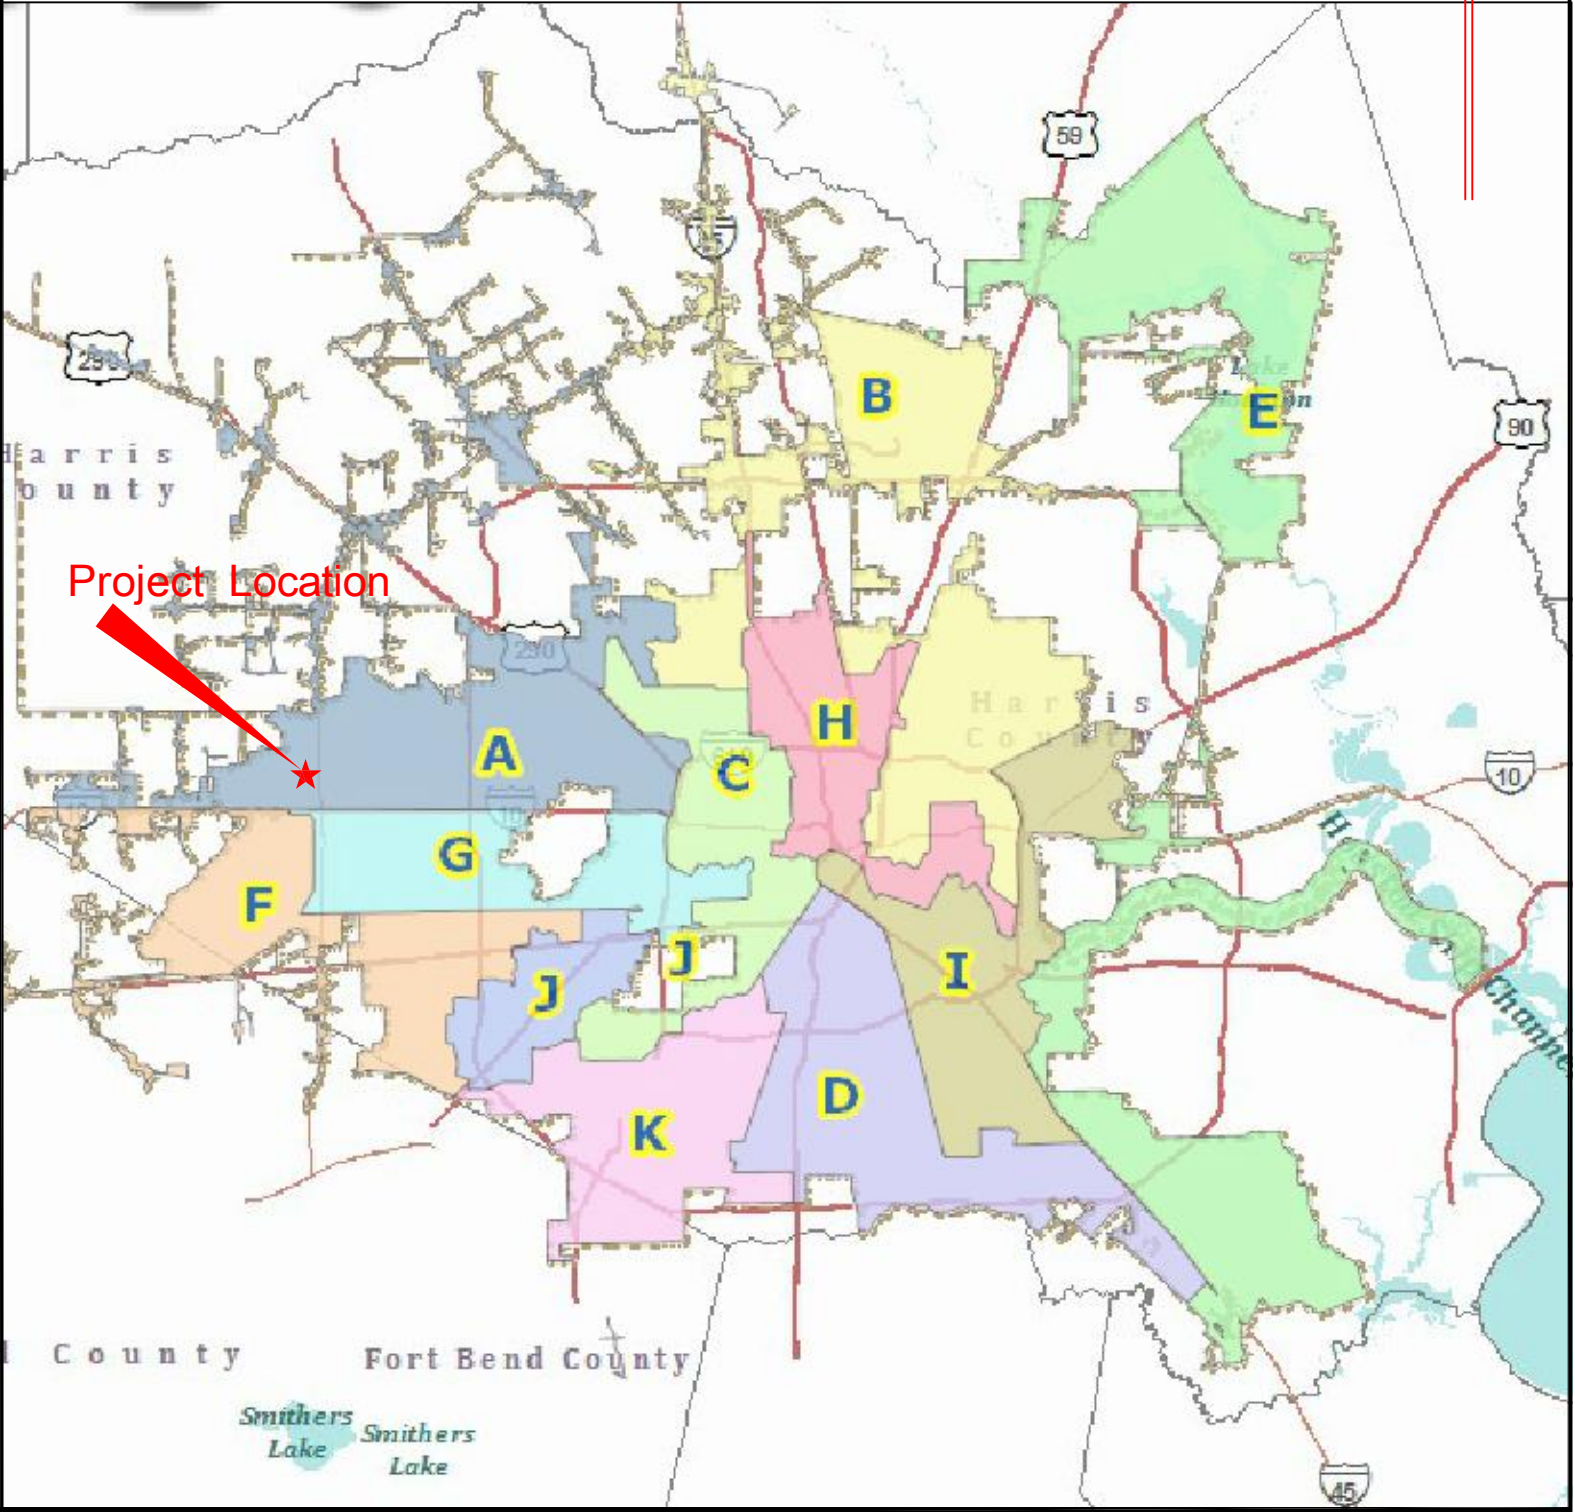

Cullen Park - Playgrounds
19008 Saums/18203 Groeschke
Houston, Tx 77084

CITY OF HOUSTON
HARRIS COUNTY, TEXAS

Cullen Park - Playgrounds
19008 Saums/18203 Groeschke
Houston, Tx 77084