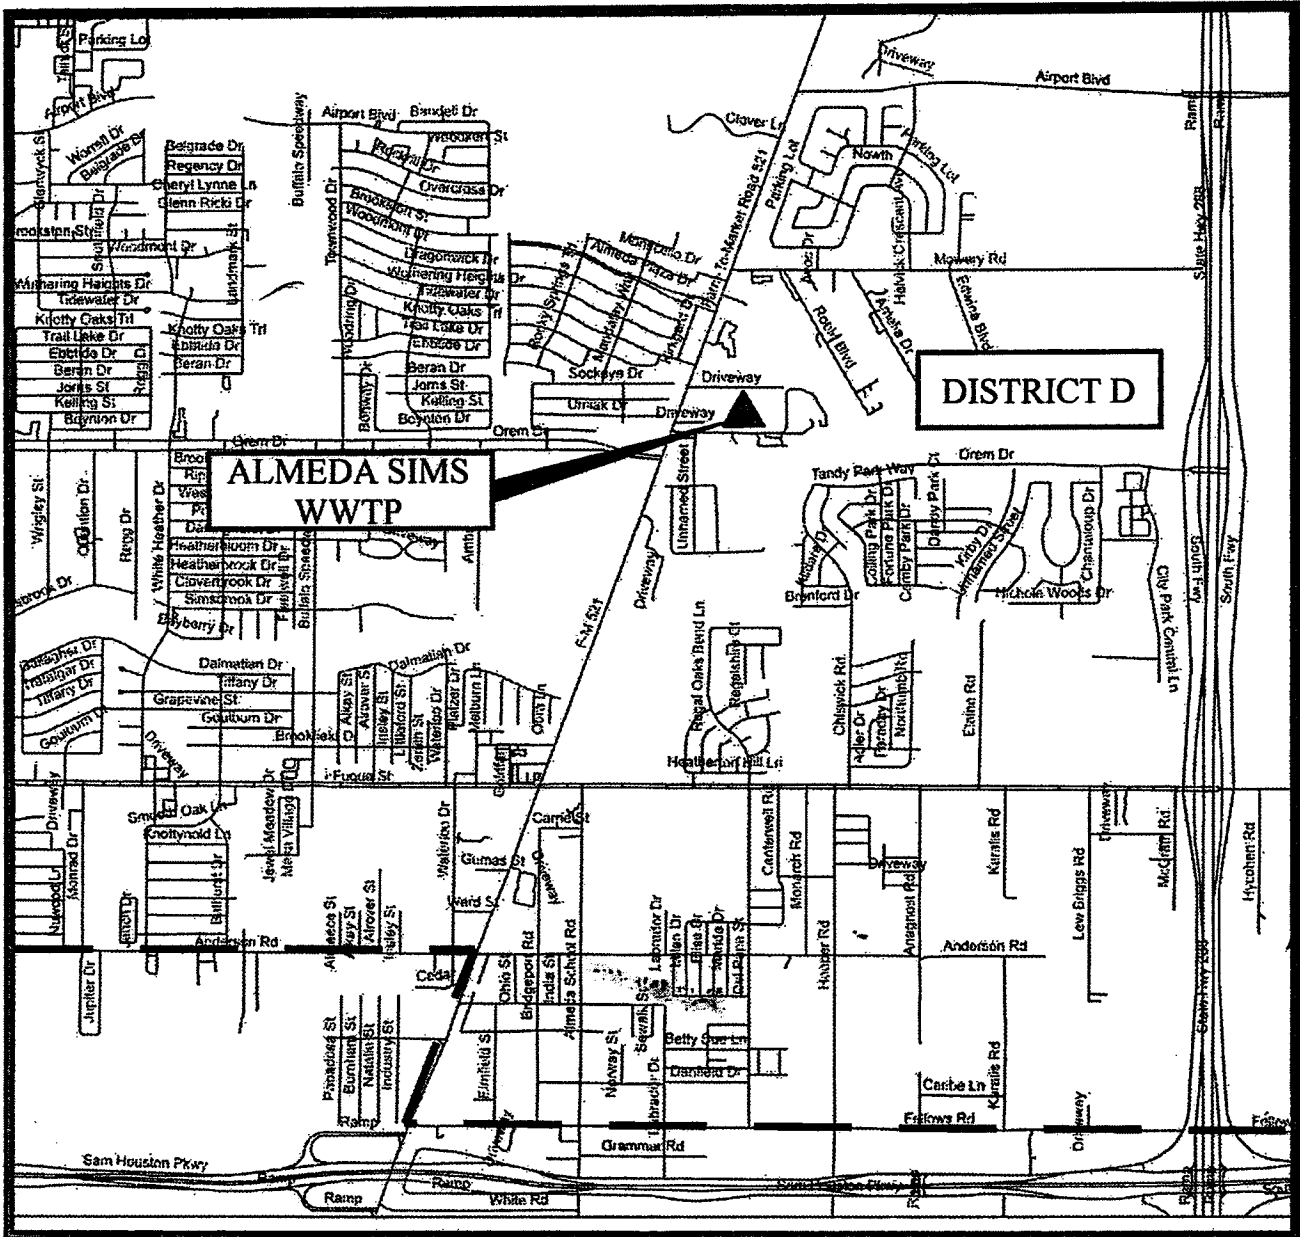

PROJECT LOCATION  
 ALMEDA SIMS WWTP  
 KEY MAP NO.:572L  
 12319 1/2 ALMEDA RD  
 HOUSTON TX 77045

VICINITY MAP

**LOCATION MAP**

KEY MAP NO.: 572 L; GIMS MAP NO.: 5351A  
 COUNCIL DISTRICT - D