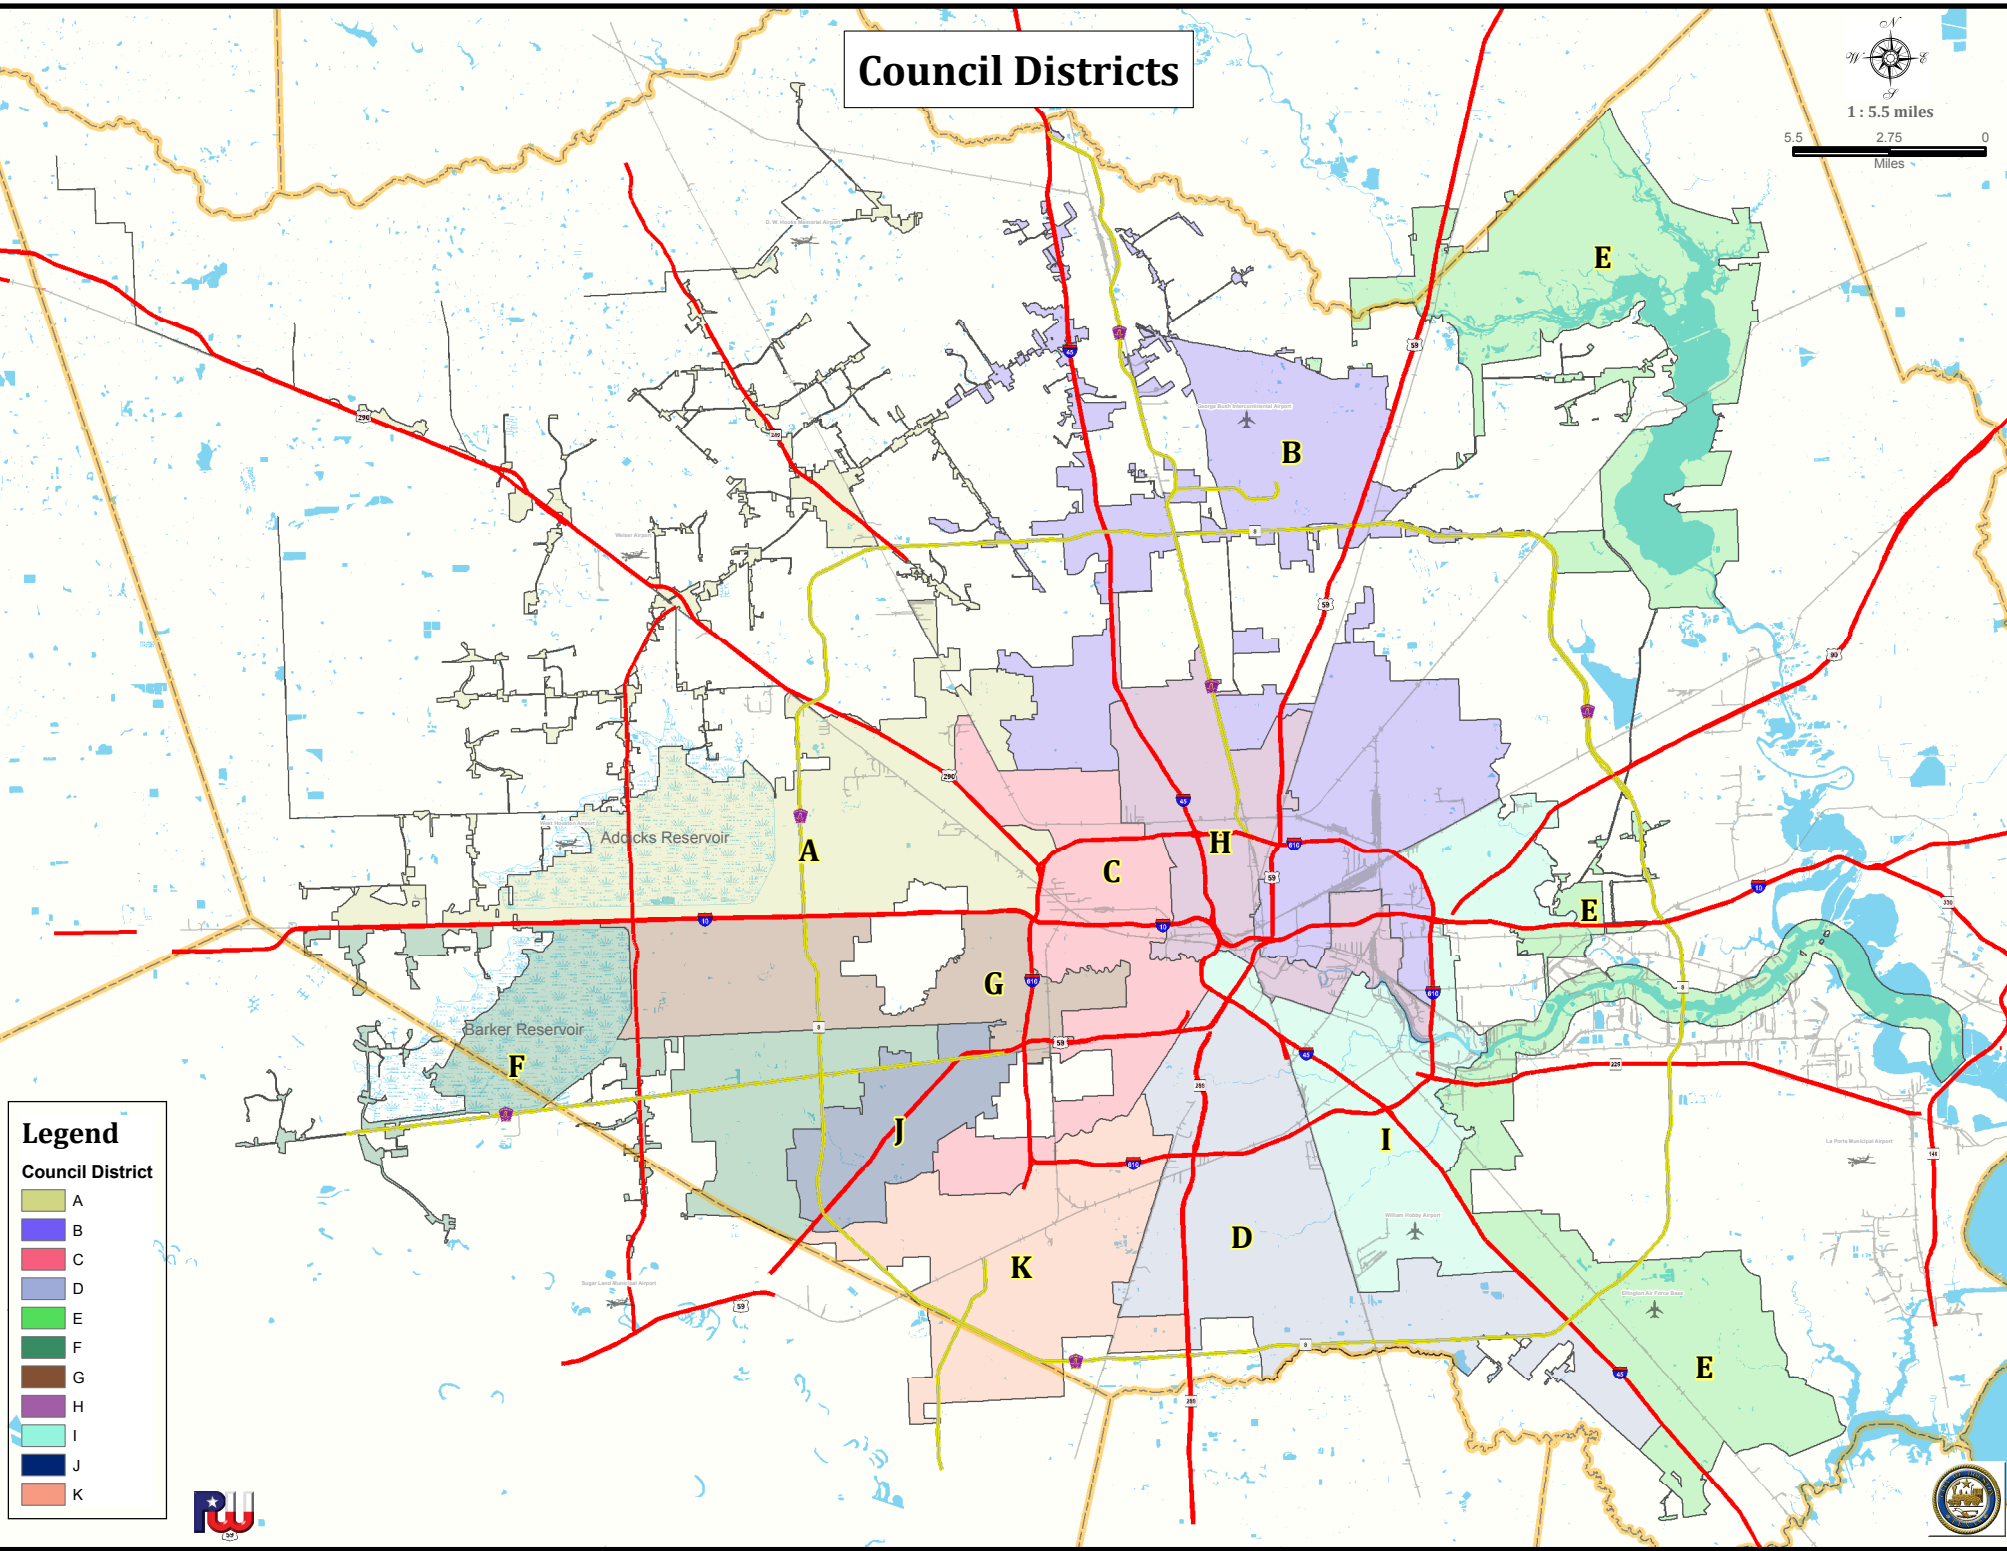

# Council Districts

1 : 5.5 miles

**Legend**  
Council District

- A
- B
- C
- D
- E
- F
- G
- H
- I
- J
- K