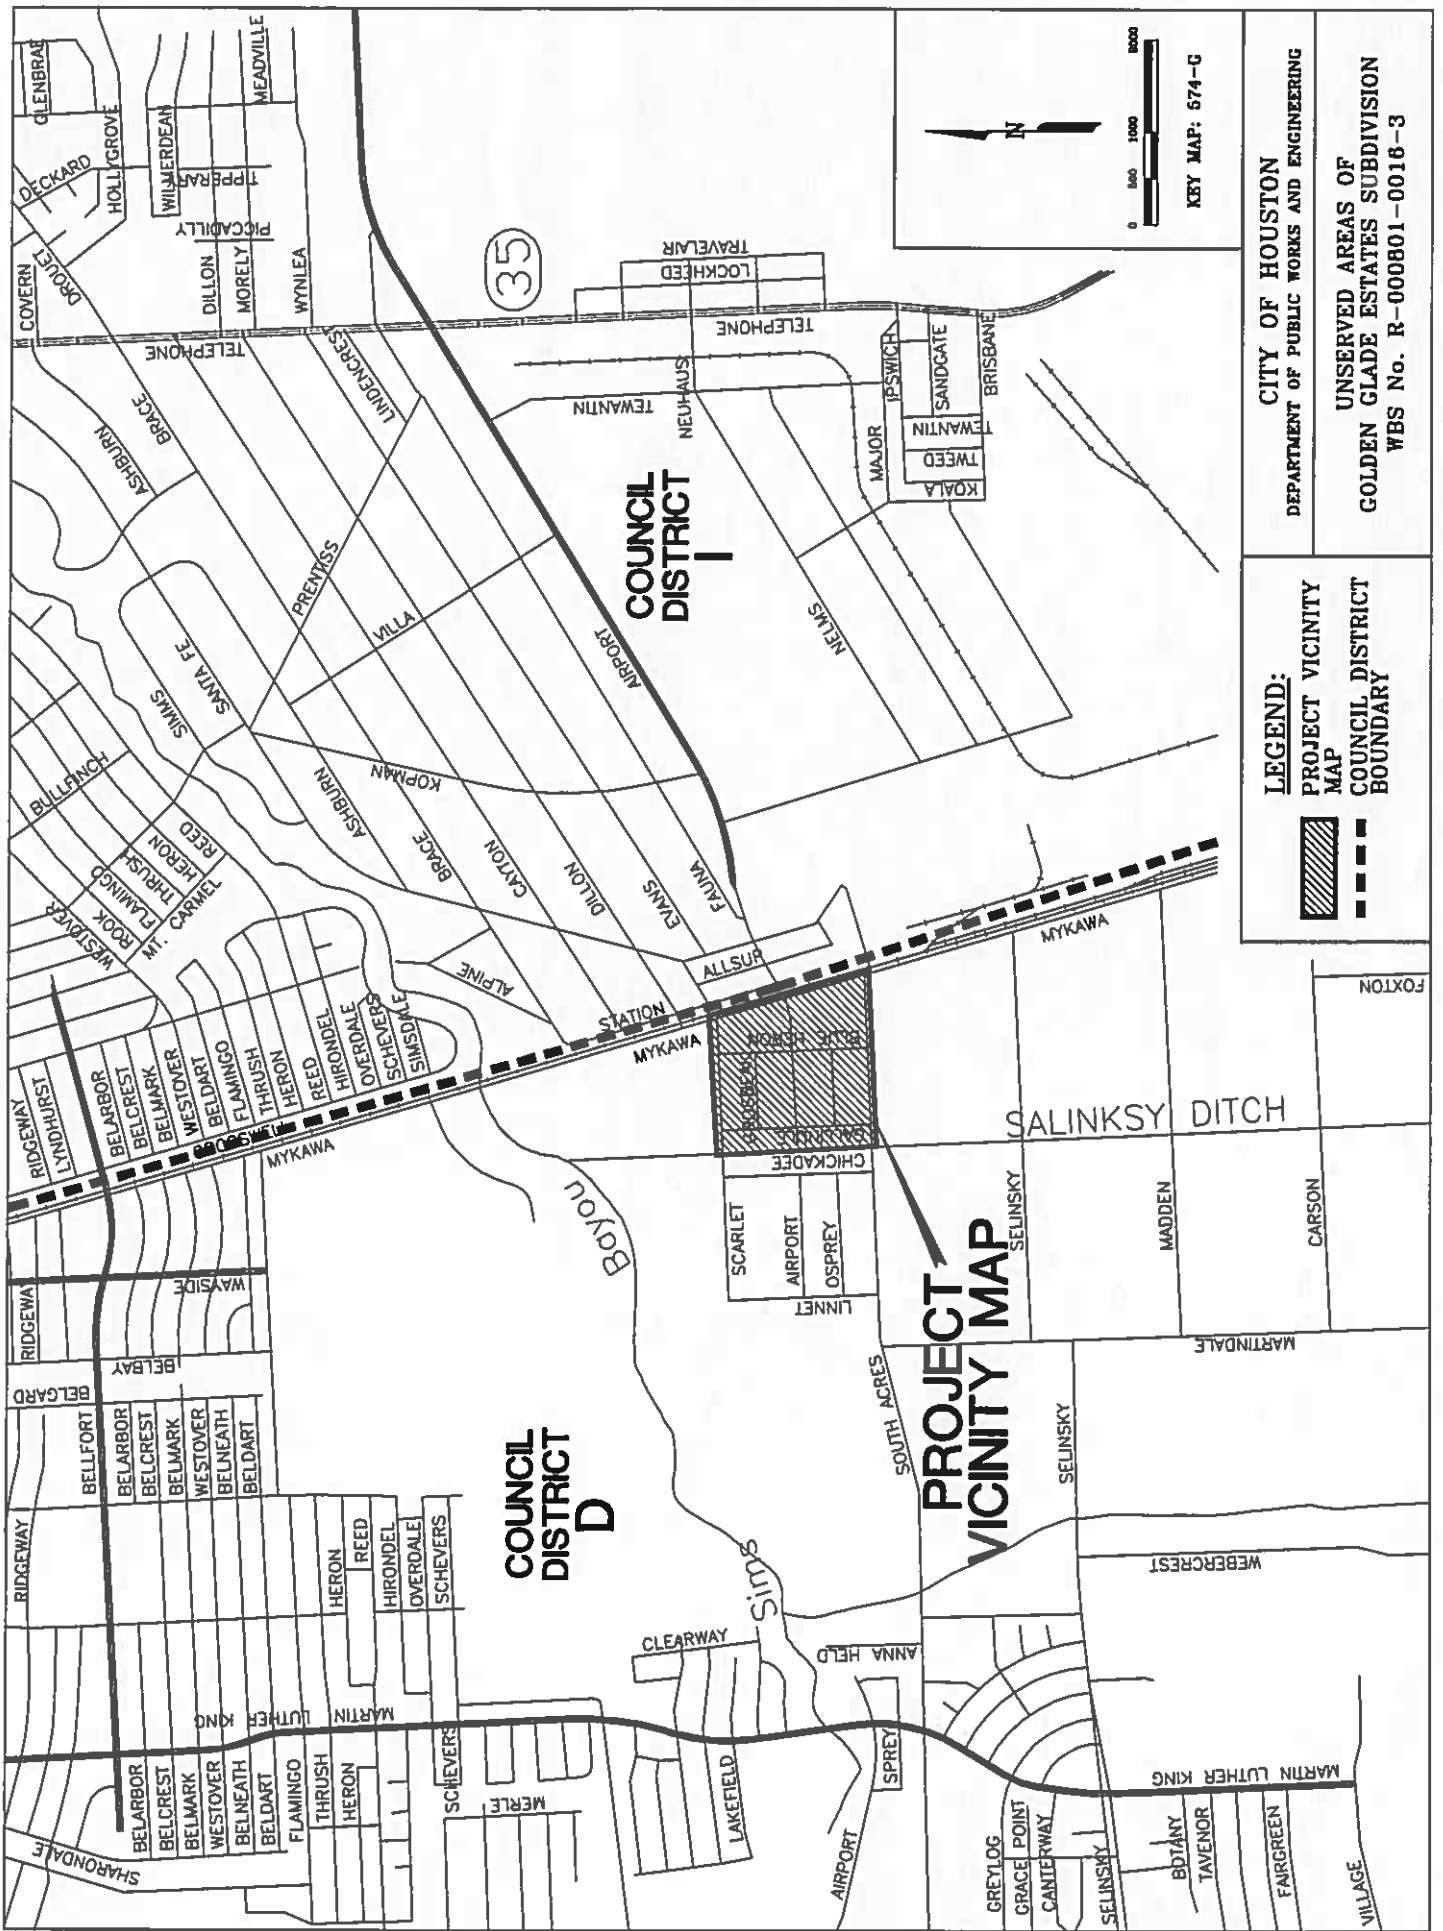

0 1,000 2,000
 FEET

KEY MAP: 574-G

CITY OF HOUSTON
 DEPARTMENT OF PUBLIC WORKS AND ENGINEERING

UNSERVED AREAS OF
 GOLDEN GLADE ESTATES SUBDIVISION
 WBS No. R-000801-0016-3

LEGEND:
 PROJECT LOCATION
 COUNCIL DISTRICT
 BOUNDARY
 CITY LIMITS