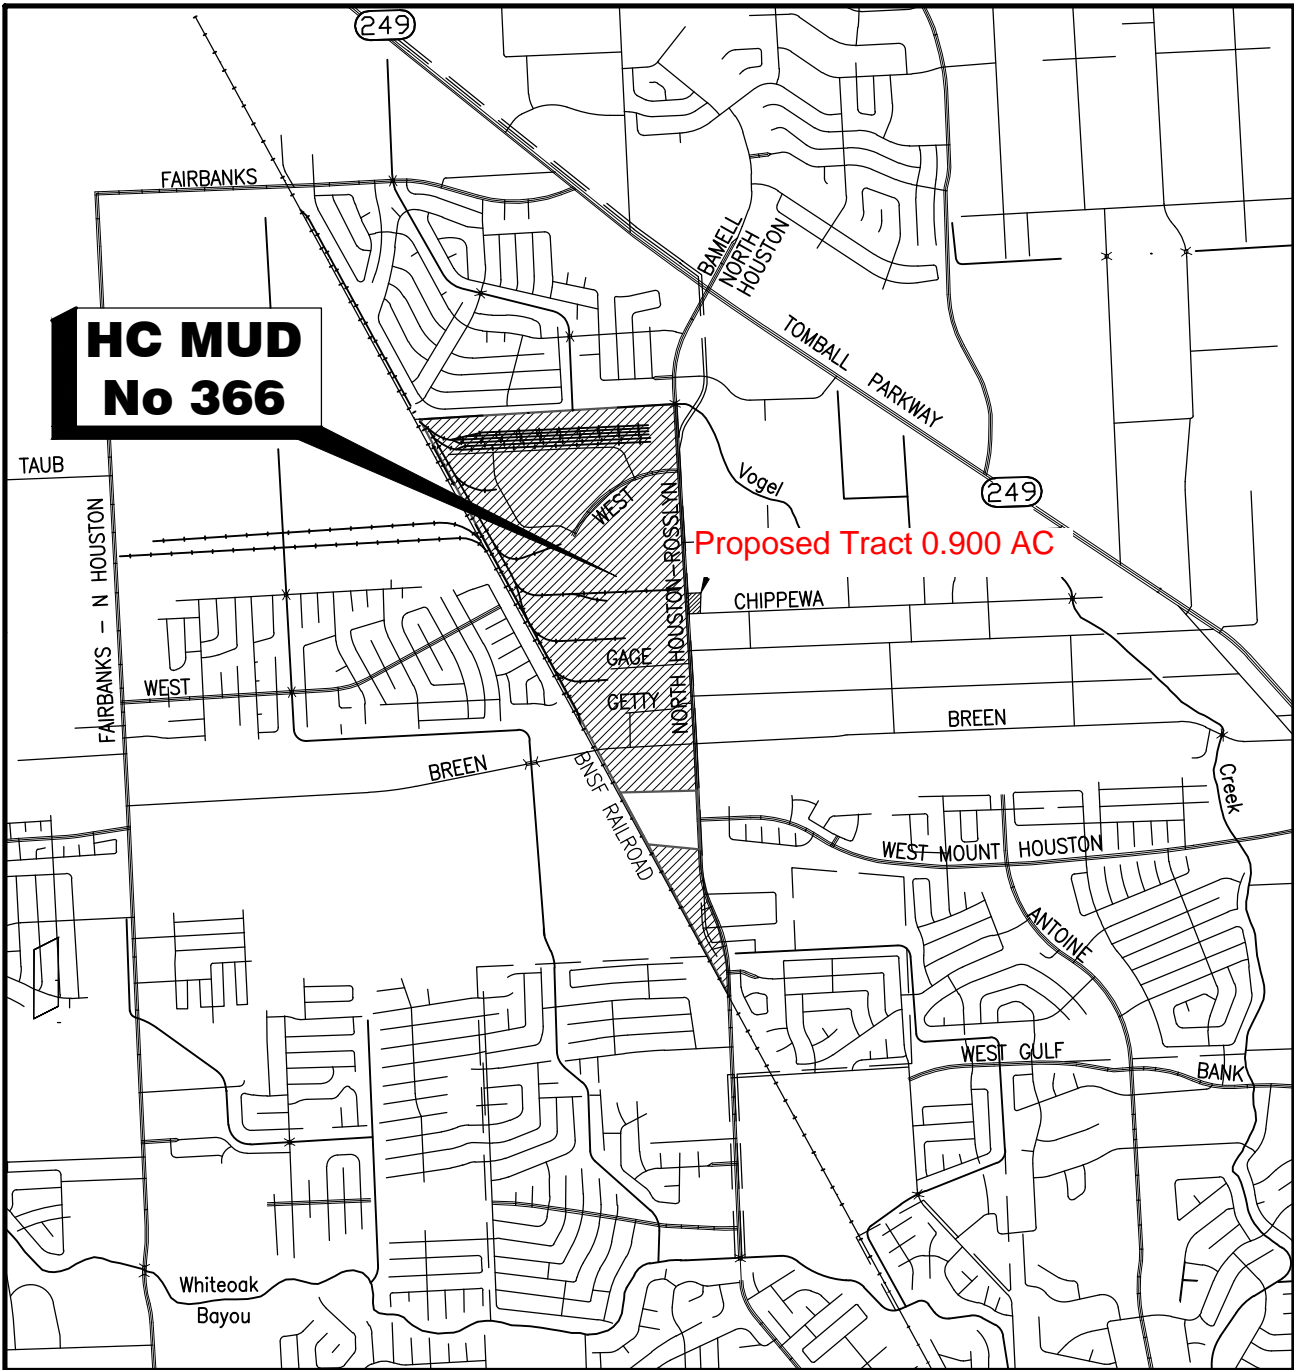

HARRIS COUNTY MUNICIPAL UTILITY DISTRICT No. 366

HARRIS COUNTY, TEXAS
LOCATED WITHIN THE CITY OF HOUSTON CITY LIMITS
ANNEXATION No. 2 OF 0.900 ACRES

VICINITY MAP

N.T.S.

KEY MAP: 410D, 410H, 411A, 411E, 411J

DATE: OCTOBER 20, 2015