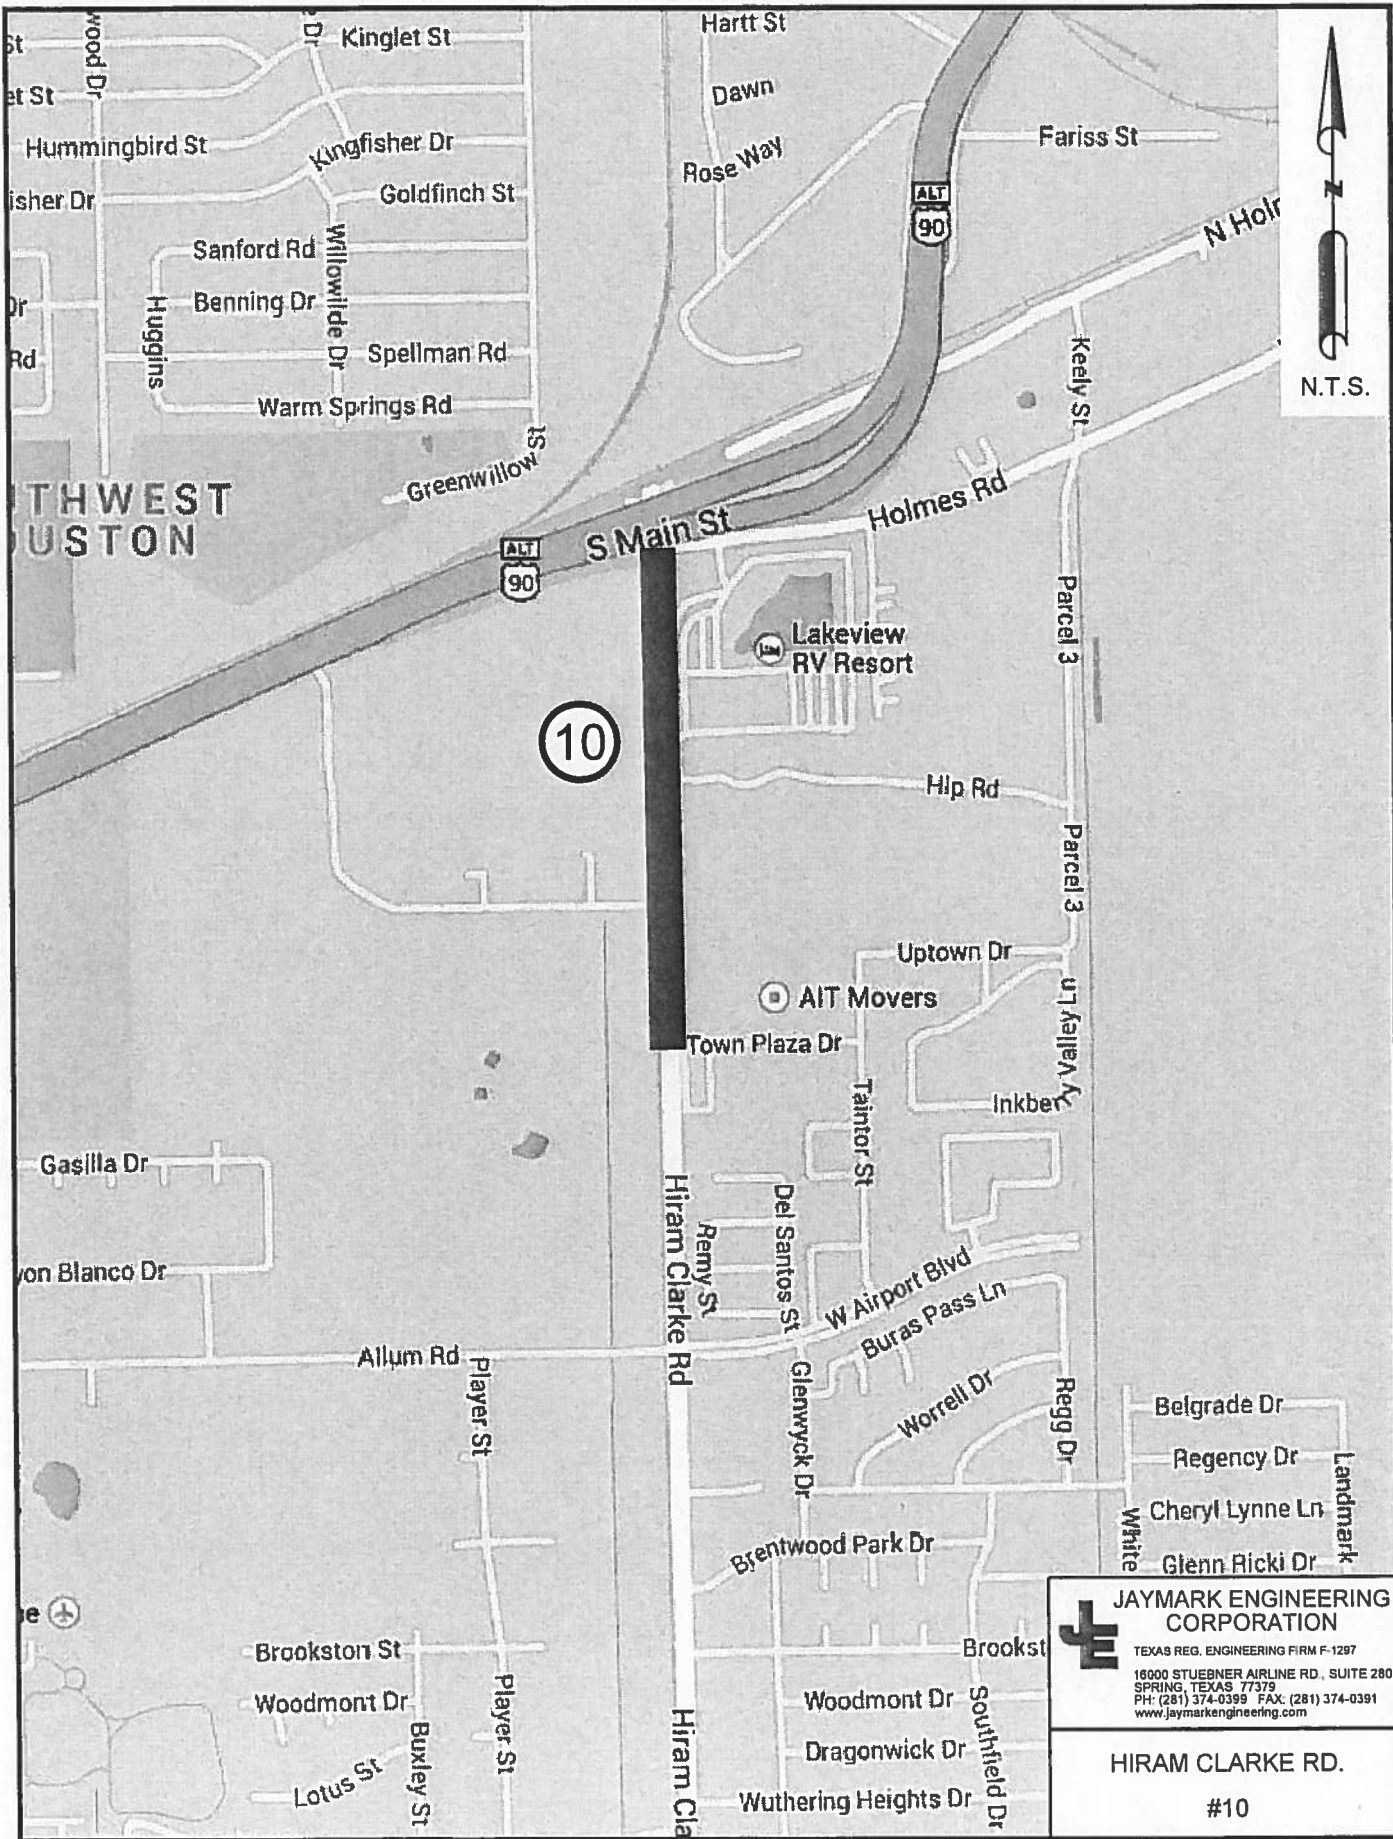

JAYMARK ENGINEERING CORPORATION
TEXAS REG. ENGINEERING FIRM F-1287
16000 STUEBNER AIRLINE RD., SUITE 280
SPRING, TEXAS 77379
PH: (281) 374-0395 FAX: (281) 374-0391
www.jaymarkengineering.com

HIRAM CLARKE RD.
#10