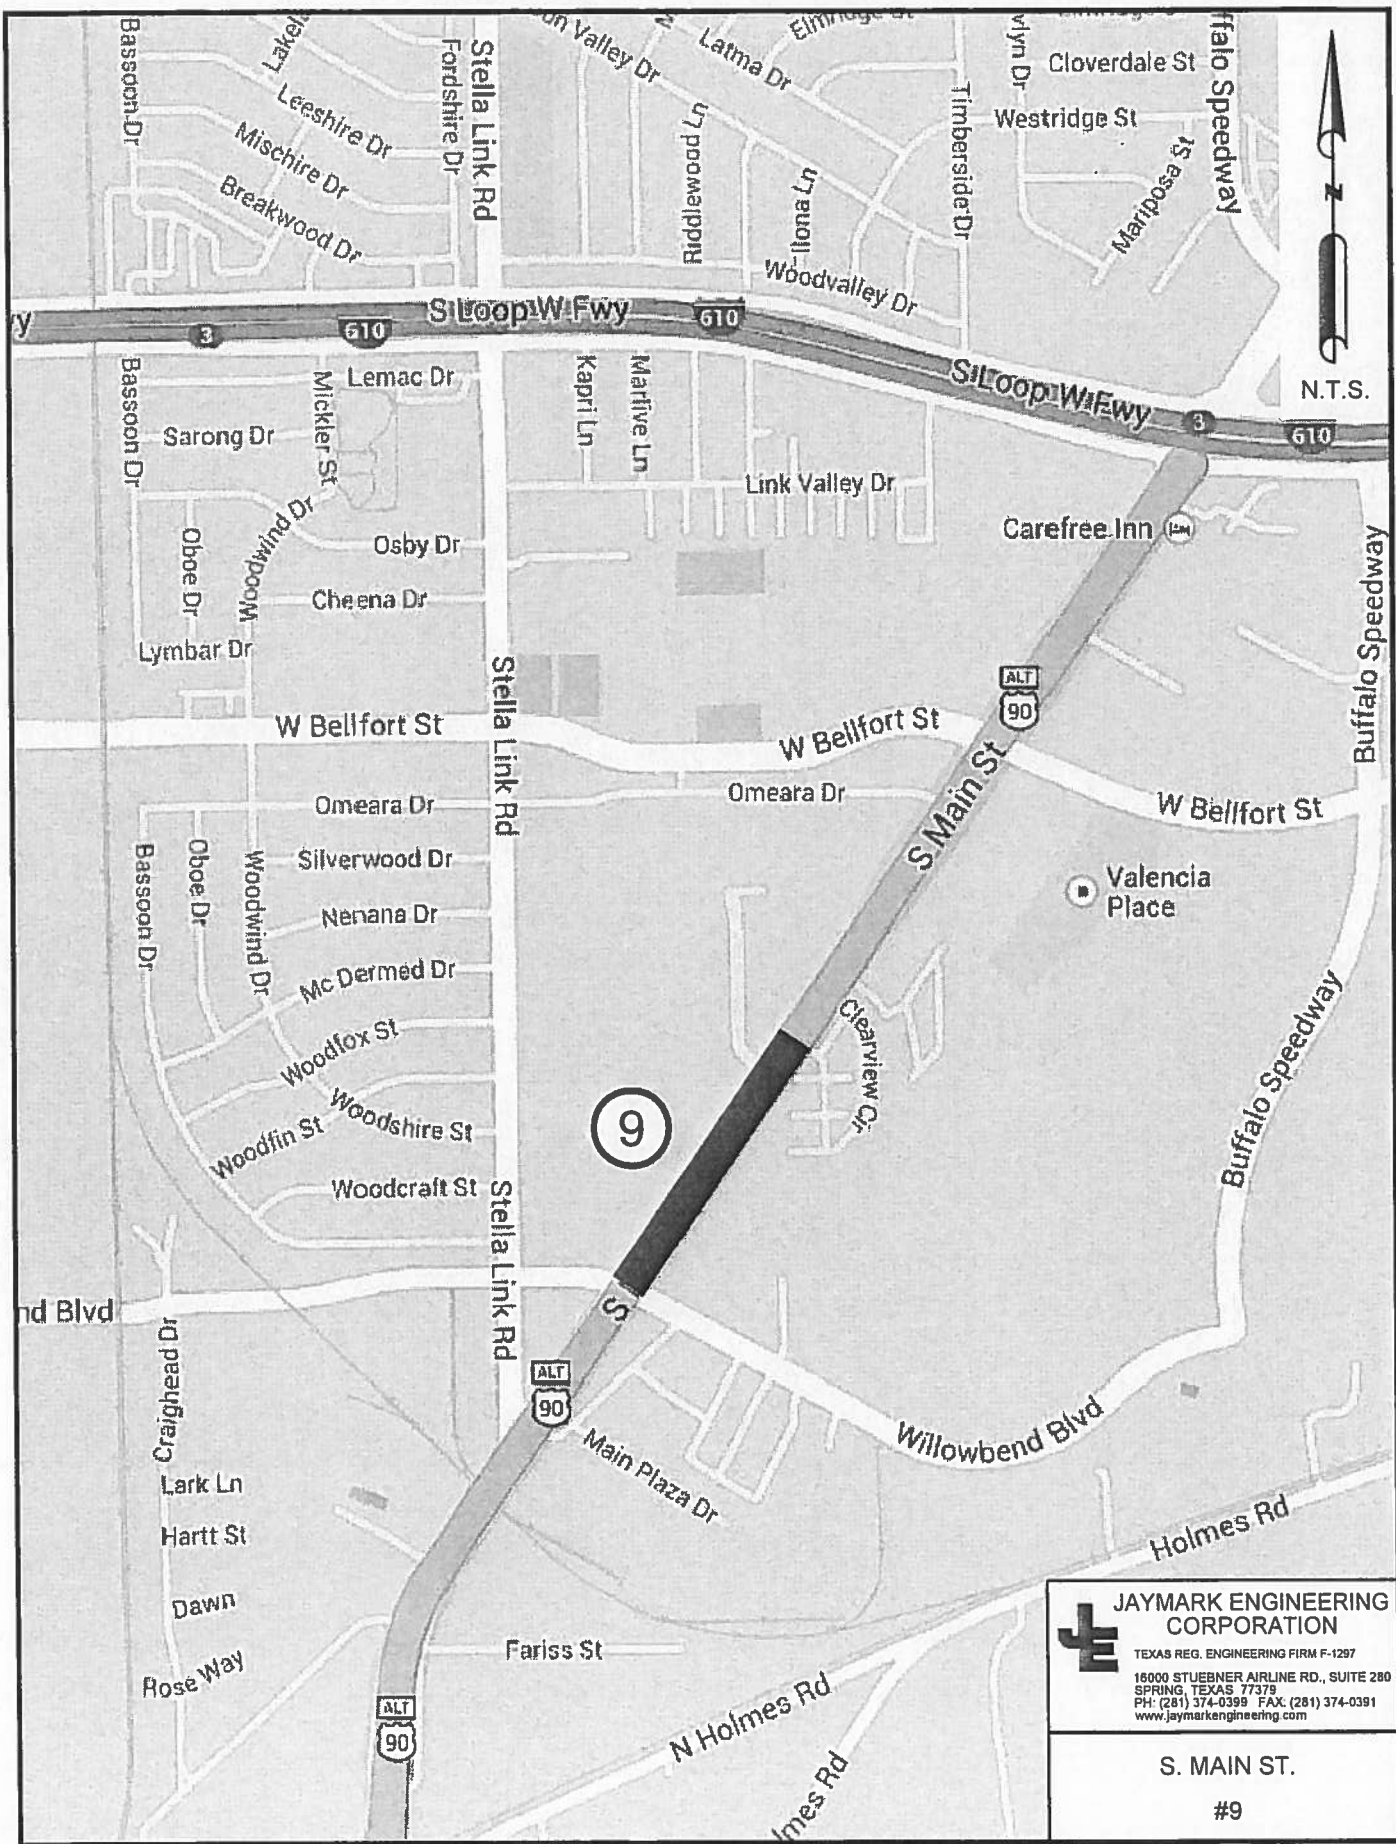

JAYMARK ENGINEERING CORPORATION
TEXAS REG. ENGINEERING FIRM F-1297
16000 STUEBNER AIRLINE RD., SUITE 280
SPRING, TEXAS 77379
PH: (281) 374-0399 FAX: (281) 374-0391
www.jaymarkengineering.com

S. MAIN ST.
#9