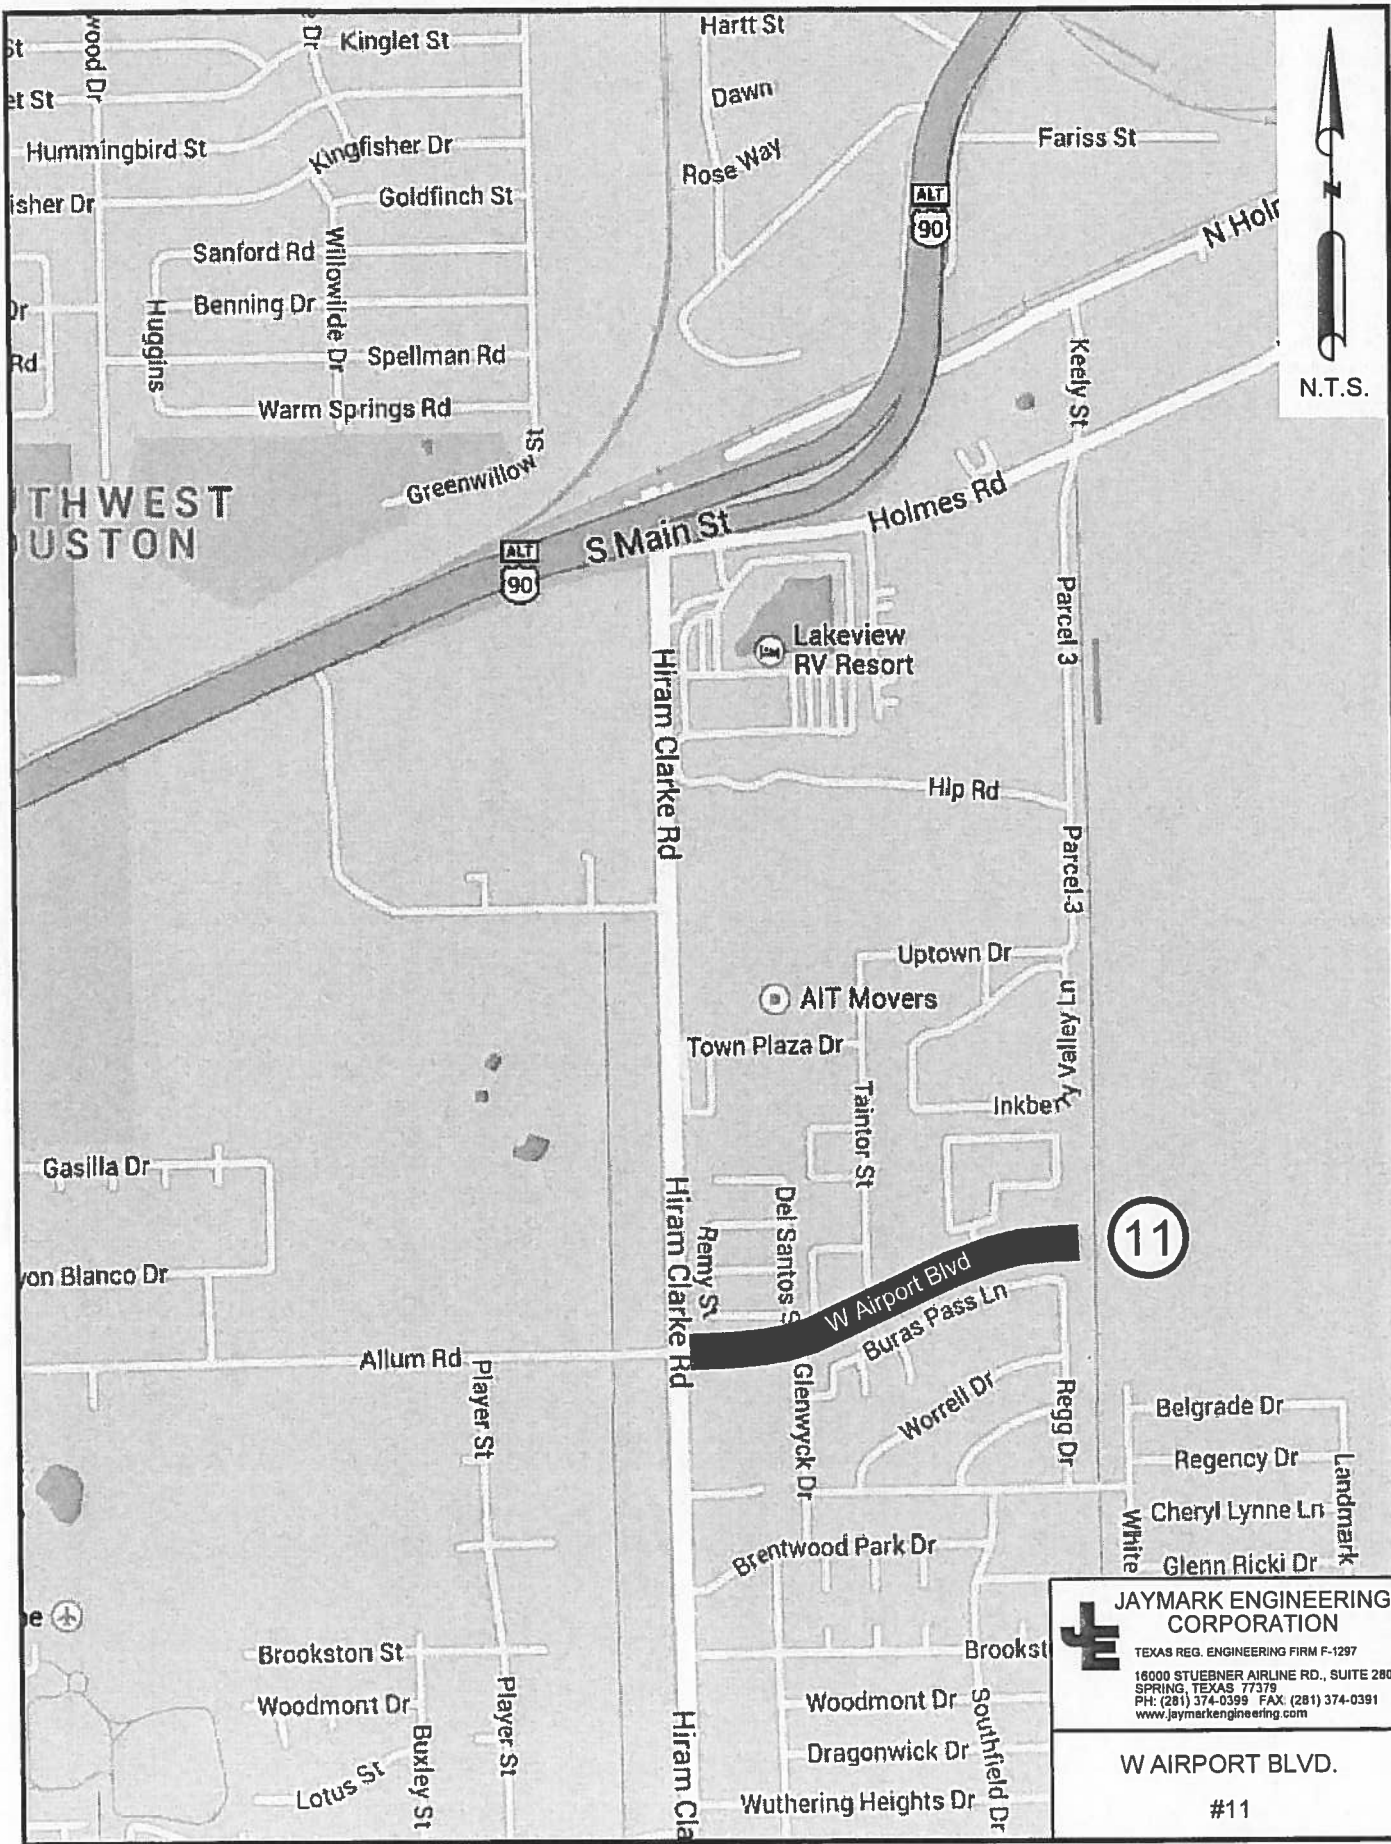

11

JAYMARK ENGINEERING CORPORATION
TEXAS REG. ENGINEERING FIRM F-1297
16000 STUEBNER AIRLINE RD., SUITE 280
SPRING, TEXAS 77379
PH: (281) 374-0399 FAX: (281) 374-0391
www.jaymarkengineering.com

W AIRPORT BLVD.
#11