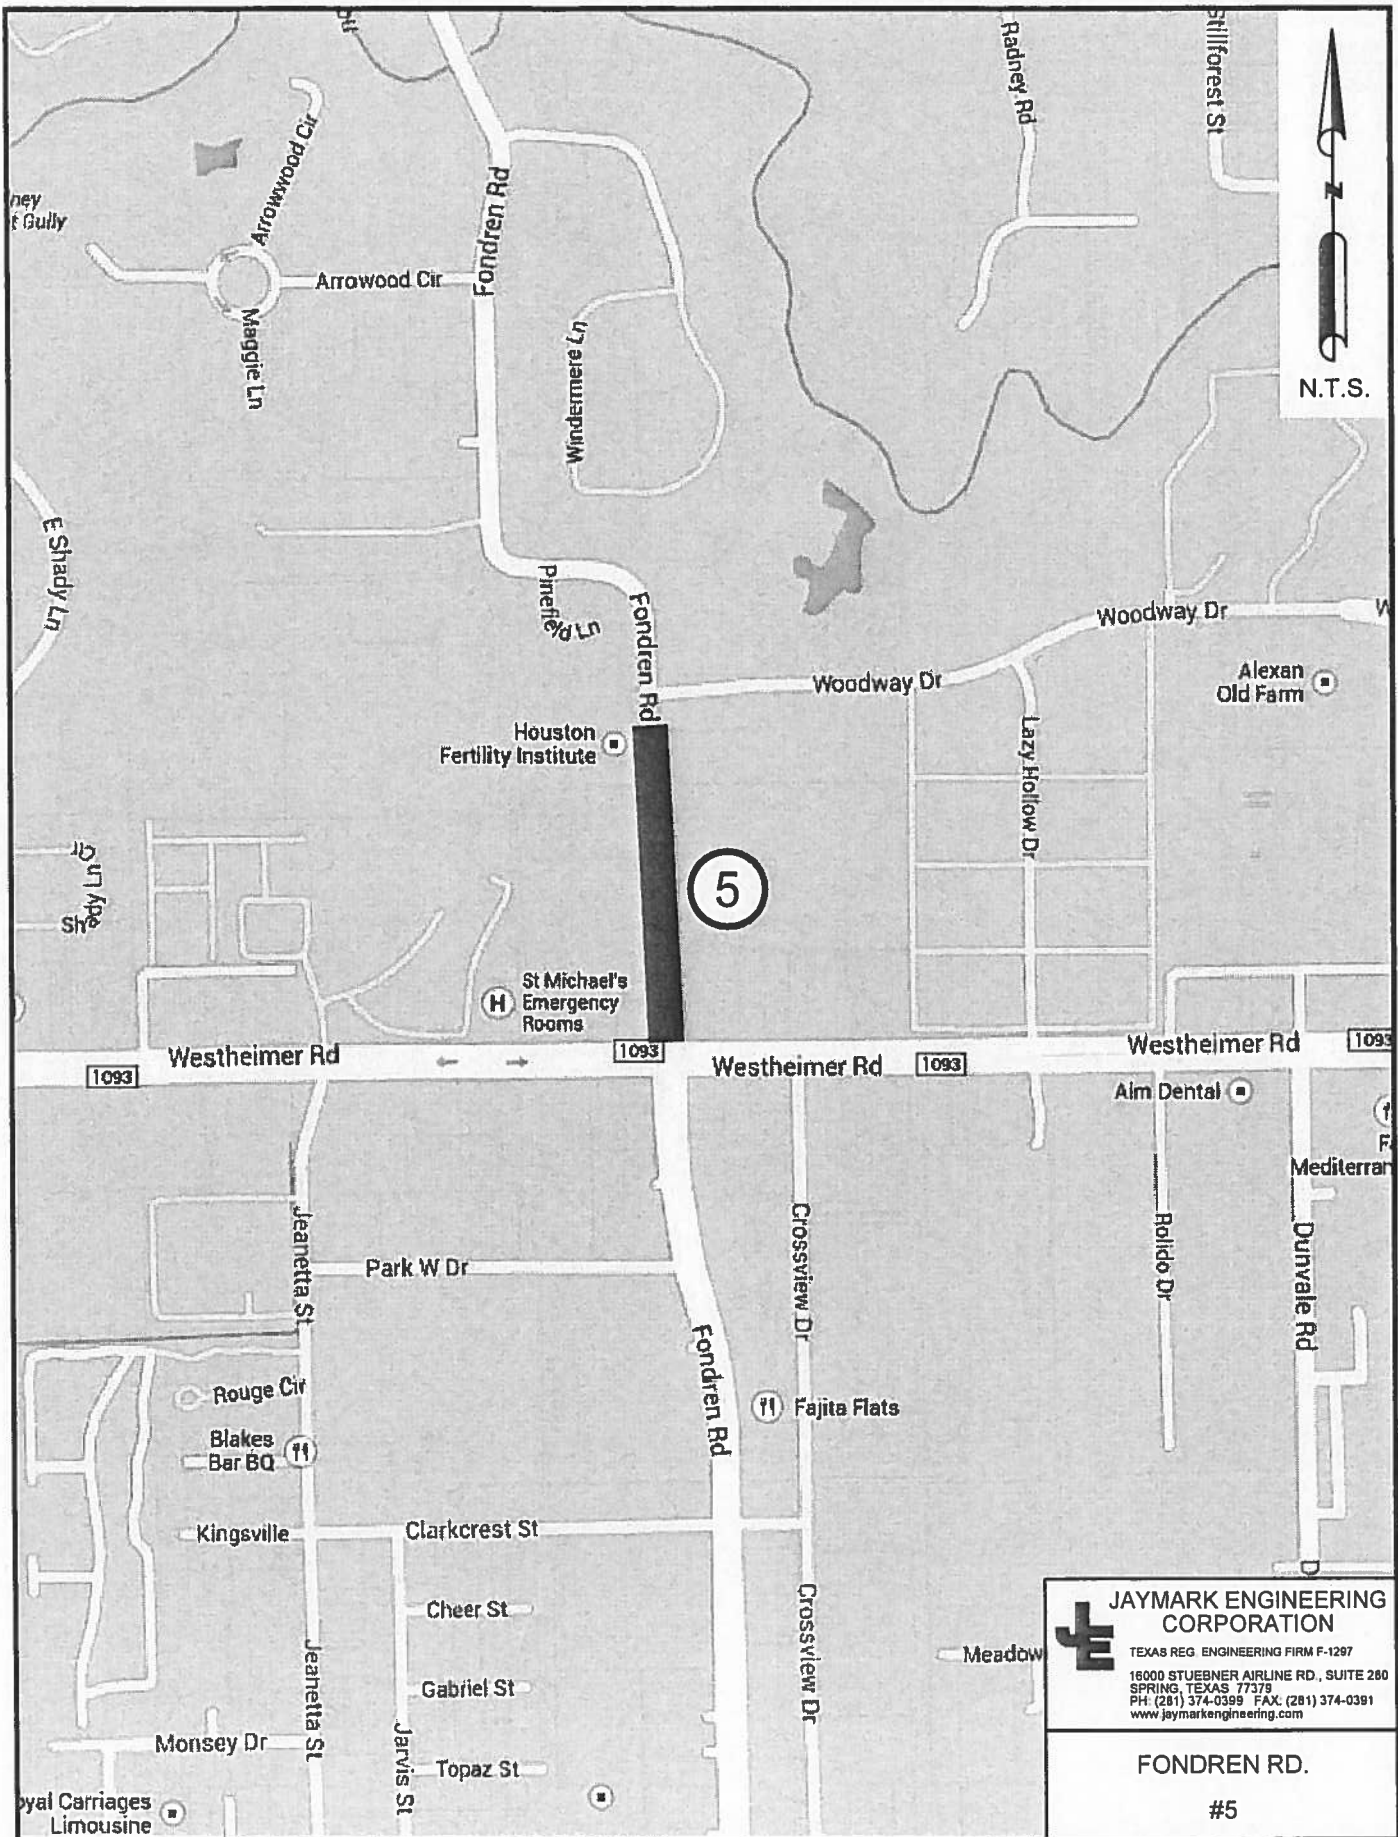

5

JAYMARK ENGINEERING CORPORATION
TEXAS REG. ENGINEERING FIRM F-1297
16000 STUEBNER AIRLINE RD., SUITE 280
SPRING, TEXAS 77379
PH. (281) 374-0399 FAX. (281) 374-0391
www.jaymarkengineering.com

FONDREN RD.
#5