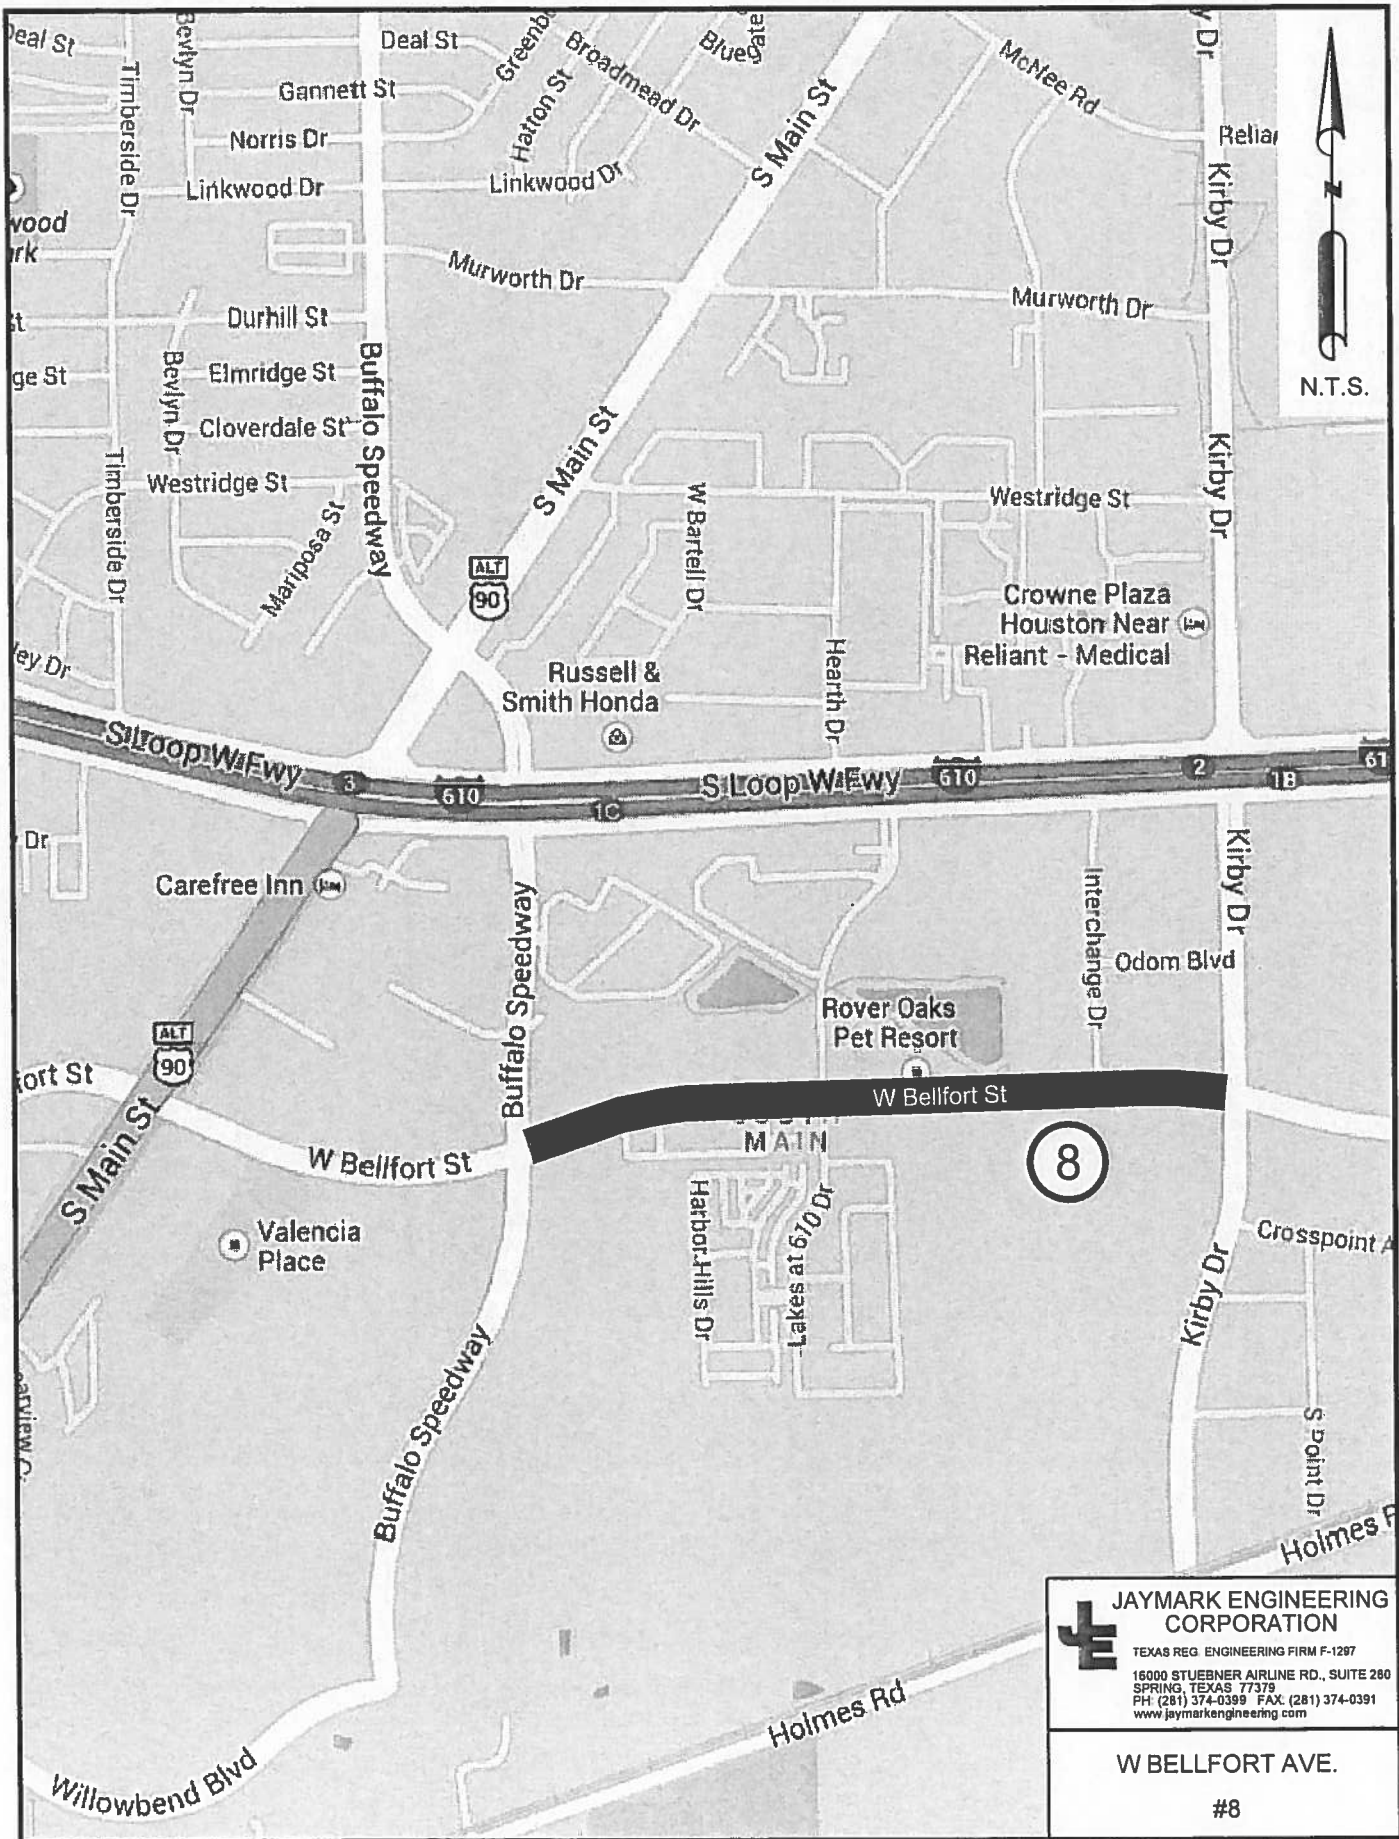

JAYMARK ENGINEERING CORPORATION
TEXAS REG. ENGINEERING FIRM F-1287
16000 STUEBNER AIRLINE RD., SUITE 280
SPRING, TEXAS 77379
PH. (281) 374-0399 FAX. (281) 374-0391
www.jaymarkengineering.com

W BELFORT AVE.
#8