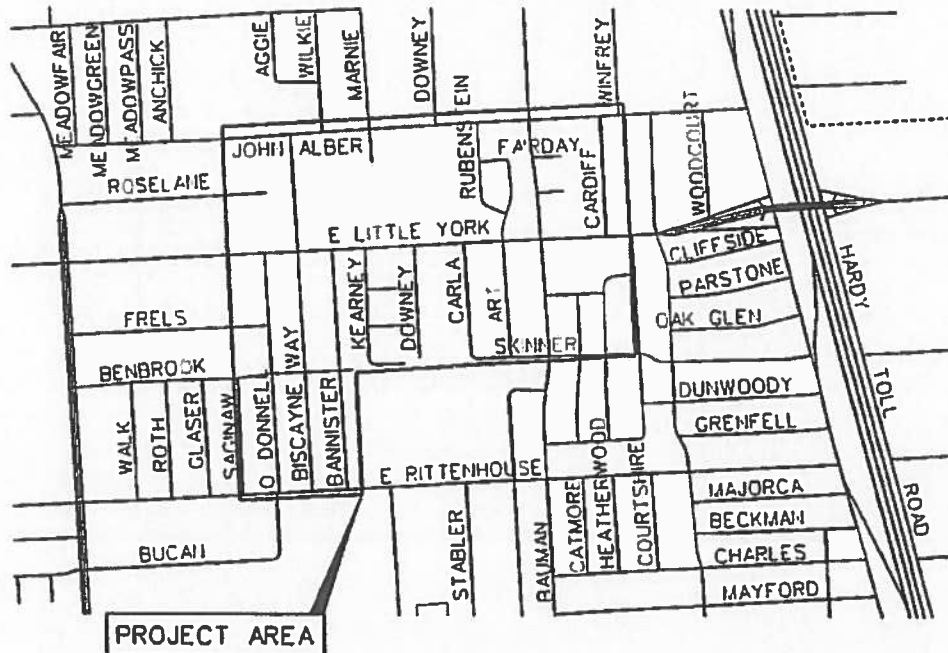

LOCATION MAP

VICINITY MAP

Roosevelt, Edel Plaza, Little York Acres
 Drainage & Paving Improvements
 WBS*:M-4100003-0001-3
 KEY MAP *413T, *413U & 413X