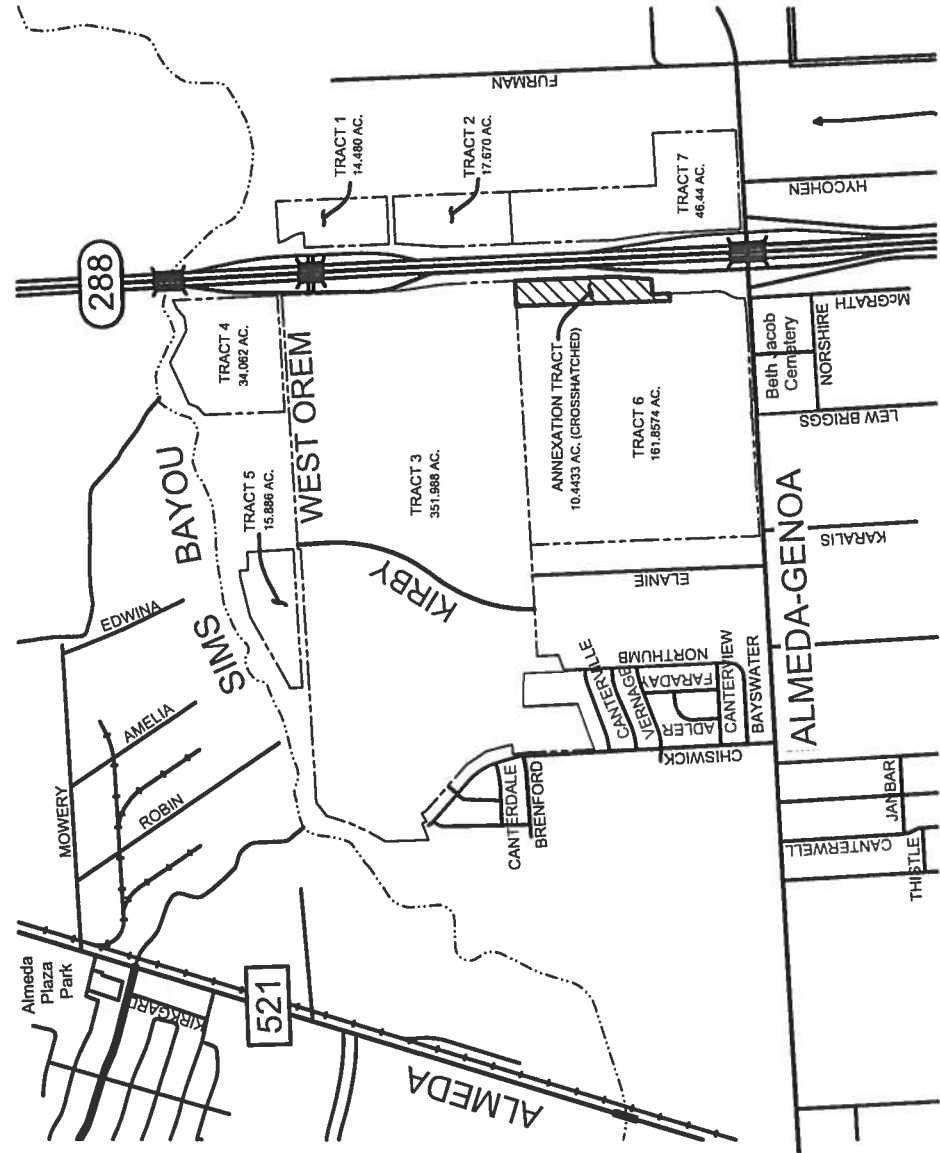

VICINITY MAP OF MUD 390
 SHOWING LOCATION OF 10.4433 AC. TRACT

- LEGEND:**
- MUD 390 BOUNDARY
 - ▨ PROPOSED ANNEXATION