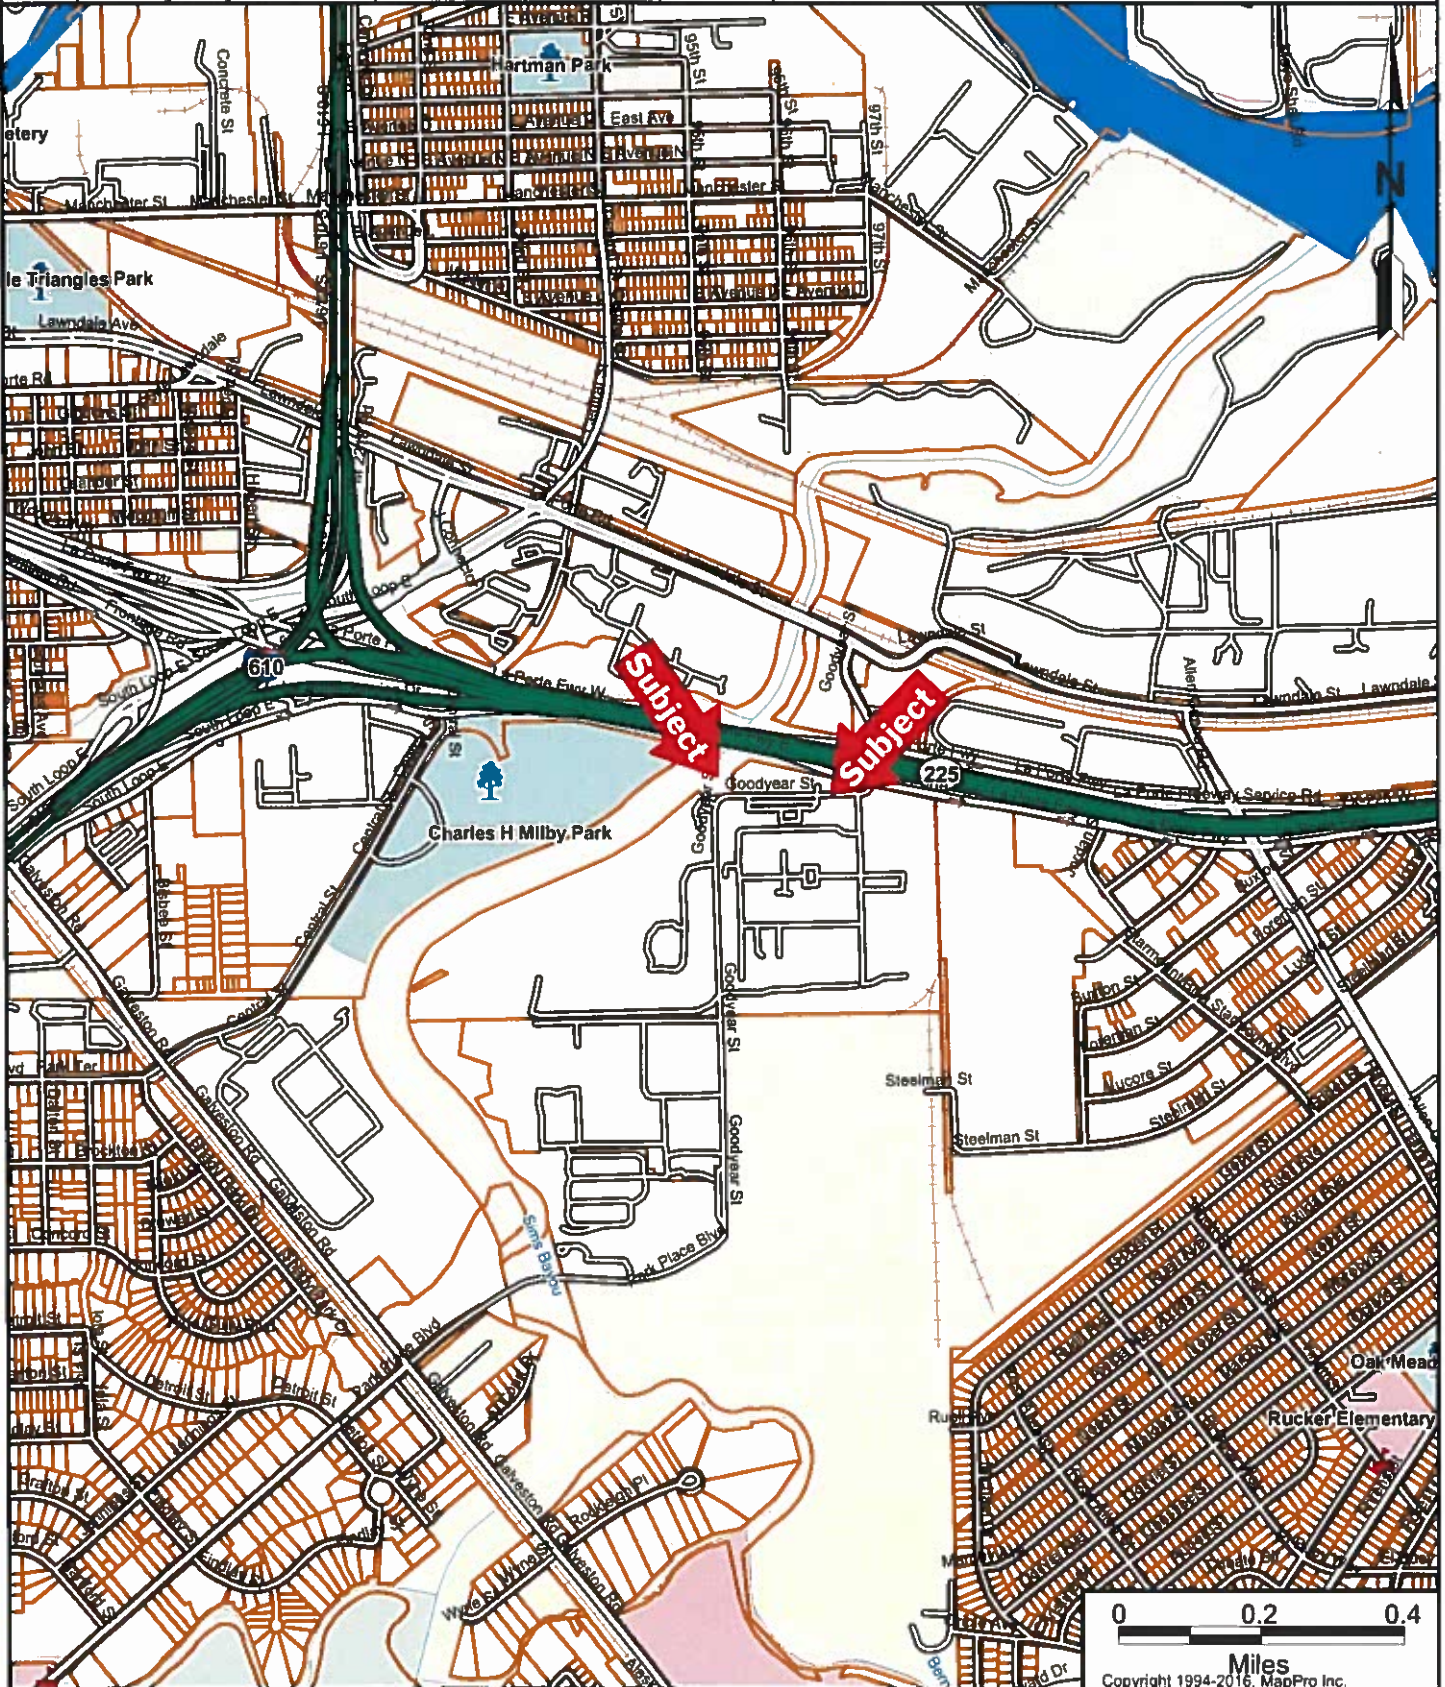

LOCATION MAP

Description: LIFT STATION RENEWAL AND REPLACEMENT - FINDLAY, GARDEN VILLAS, GOODYEAR, AND REVELLE LIFT STATIONS PROJECT; WBS# R-000267-0120-2-01; Council District E; Key Map 535H

Prepared by: City of Houston, 611 Walker, 19th Floor, Houston, TX 77002

CAUTION: Inaccuracies may exist on map such as missing, incorrectly drawn, or incorrectly addressed streets. Please report any such inaccuracy to MapPro, Inc. so that appropriate corrections can be made.