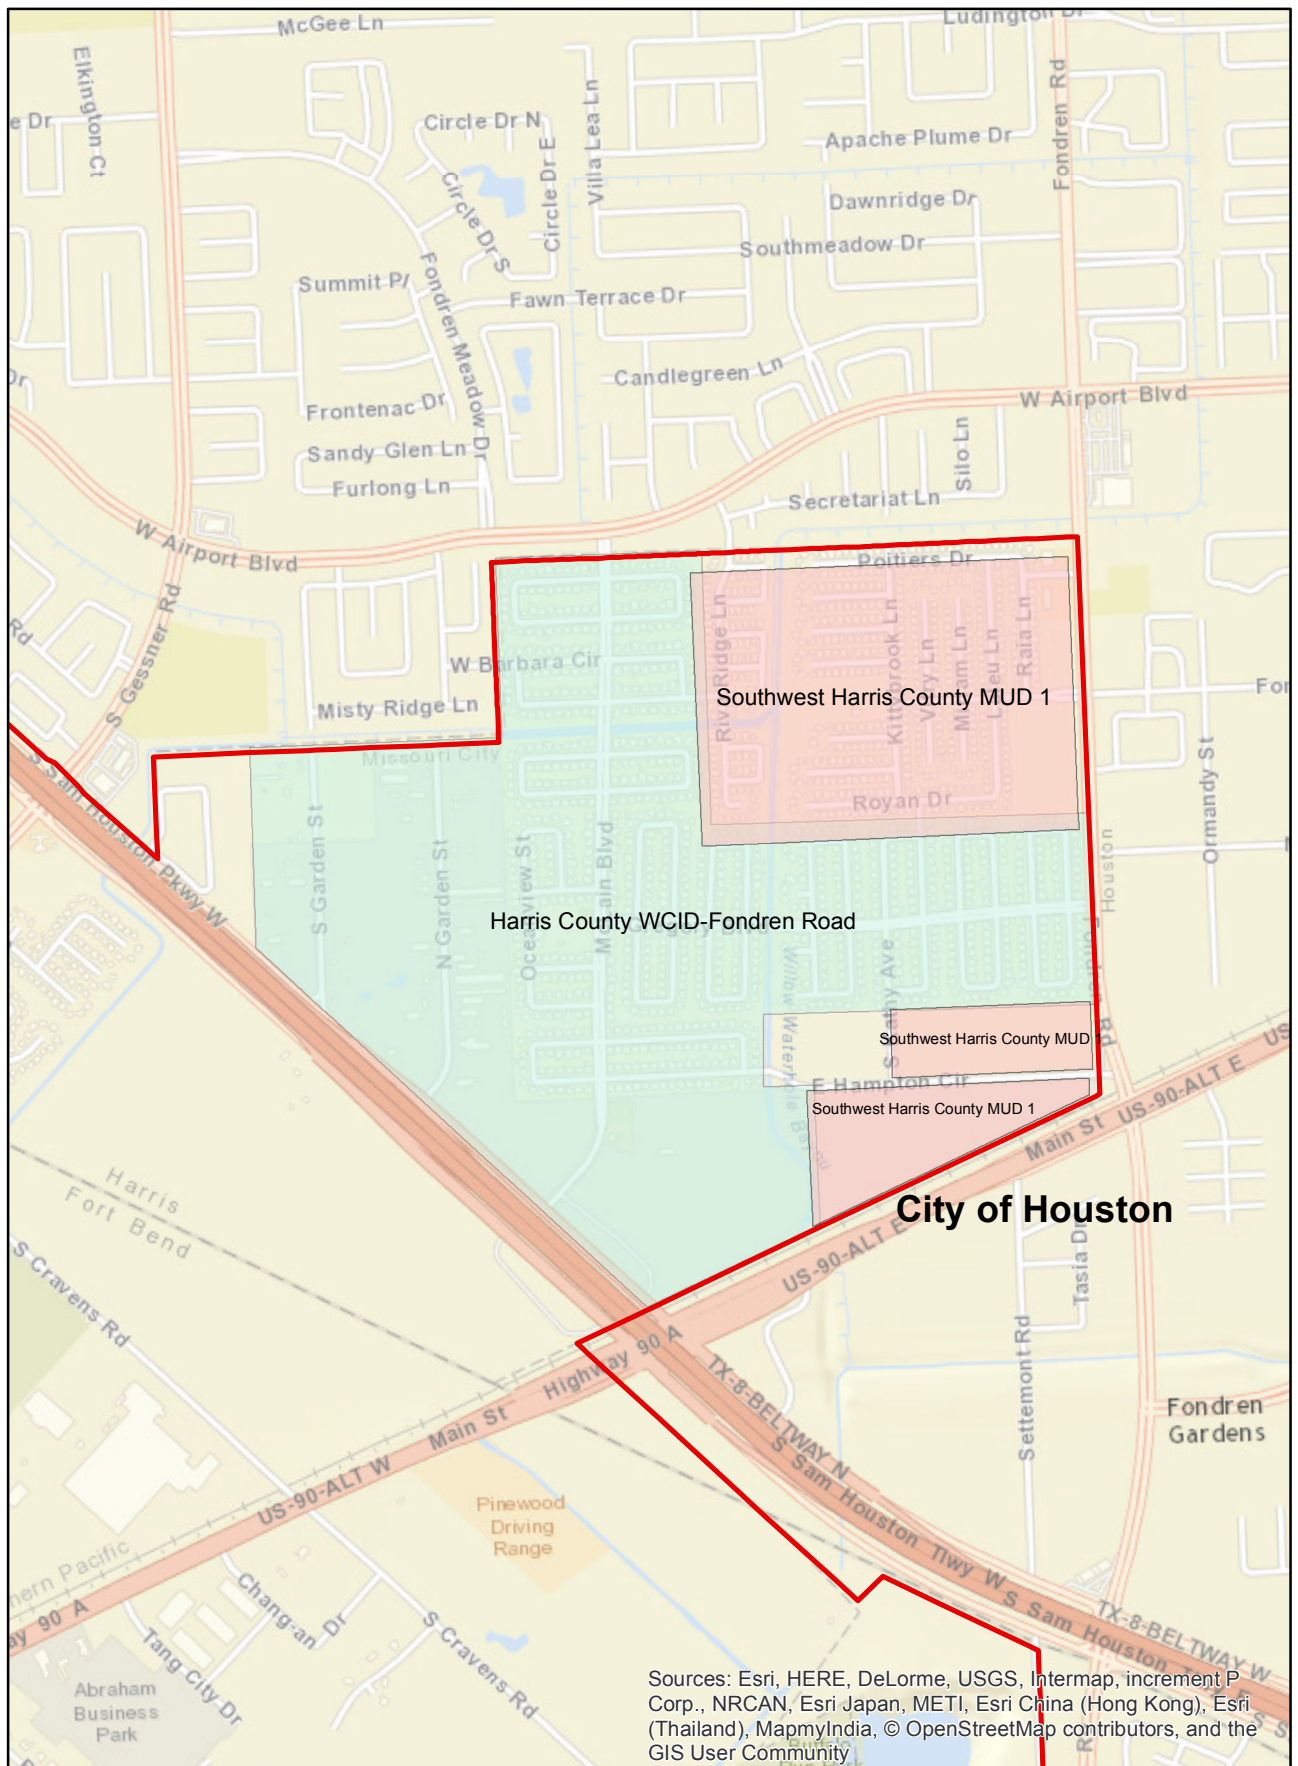

# Harris County WCID - Fondren Road

## Legend

-  CITY OF HOUSTON CITY LIMIT
-  Southwest Harris County MUD 1
-  Harris County WCID - Fondren Road

Sources: Esri, HERE, DeLorme, USGS, Intermap, increment P Corp., NRCAN, Esri Japan, METI, Esri China (Hong Kong), Esri (Thailand), MapmyIndia, © OpenStreetMap contributors, and the GIS User Community