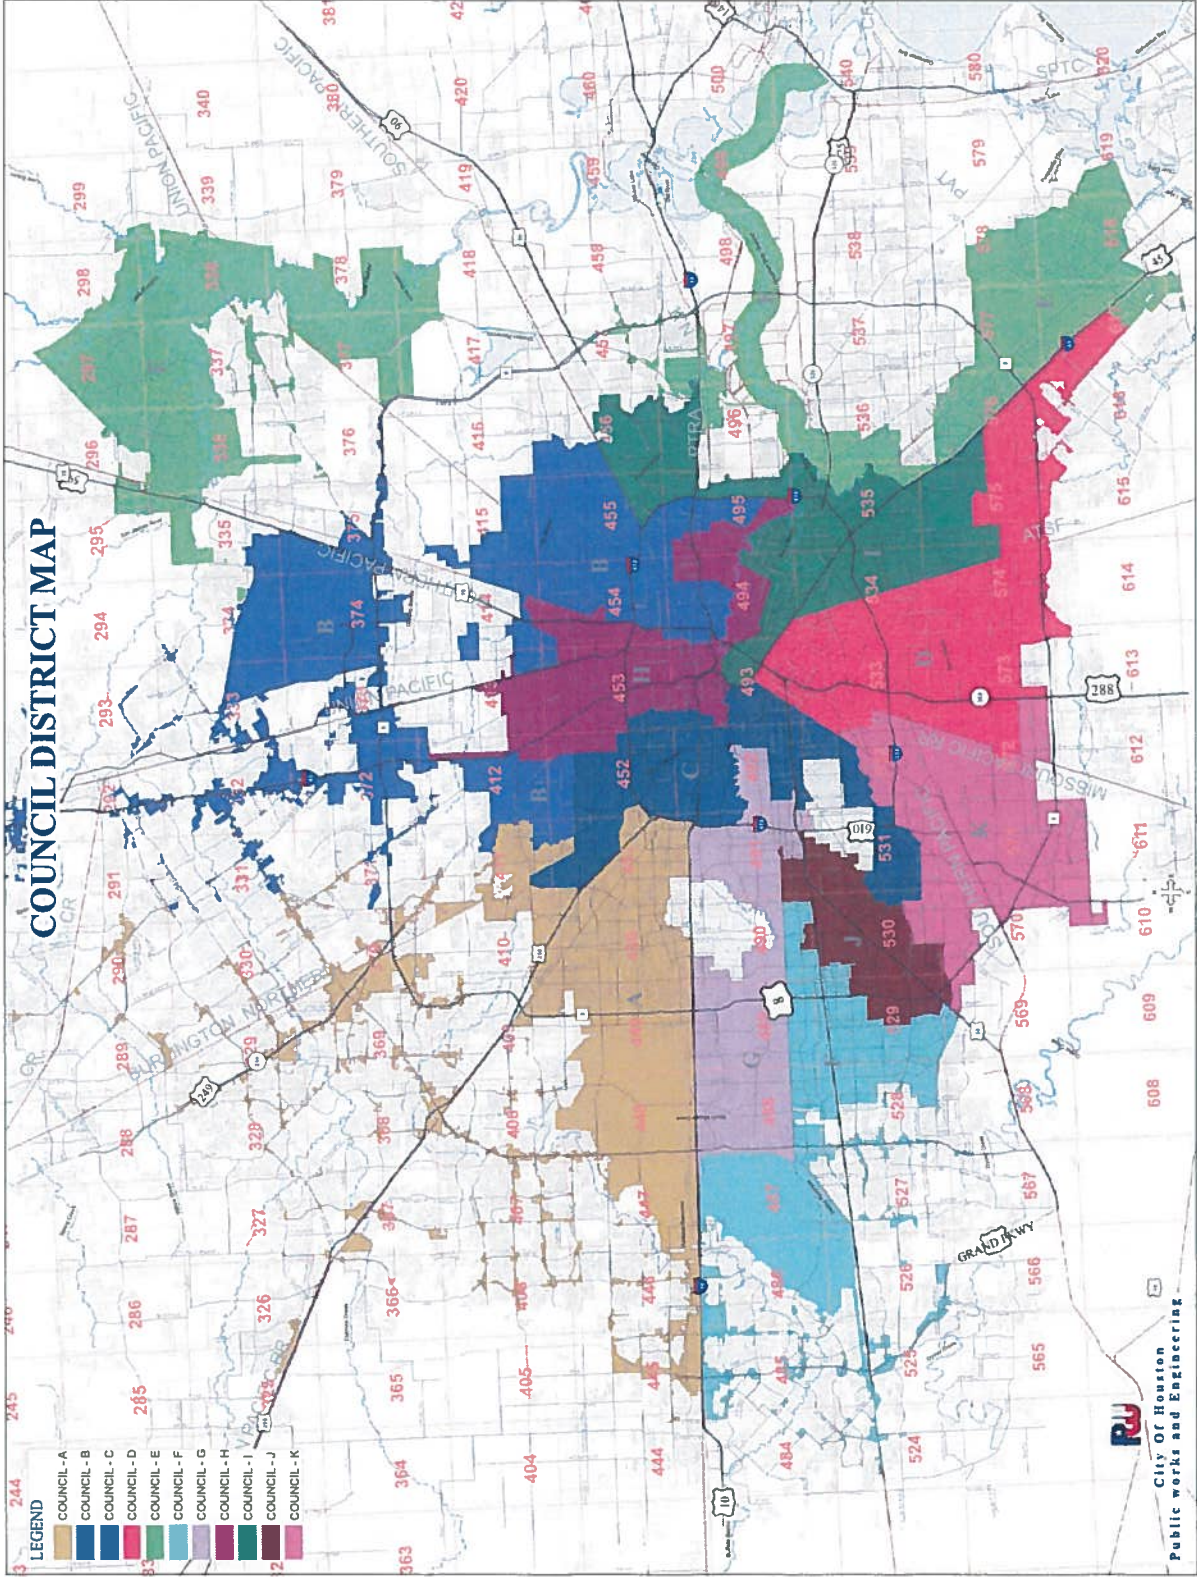

COUNCIL DISTRICT MAP

COUNCIL MEMBERS

	COUNCIL DISTRICT A BRENDA STARDIG
	COUNCIL DISTRICT B JERRY DAVIS
	COUNCIL DISTRICT C ELLEN COHEN
	COUNCIL DISTRICT D DWIGHT BOYKINS
	COUNCIL DISTRICT E DAVE MARTIN
	COUNCIL DISTRICT F STEVE LILE
	COUNCIL DISTRICT G GREG TRAVIS
	COUNCIL DISTRICT H KARLA CISNEROS
	COUNCIL DISTRICT I ROBERT GALLEGOS
	COUNCIL DISTRICT J MIKE LASTIER
	COUNCIL DISTRICT K LARRY GREEN
	AT LARGE POSITION 1 MIKE KNOX
	AT LARGE POSITION 2 DAVID W. ROBINSON
	AT LARGE POSITION 3 MICHAEL KUBOSI
	AT LARGE POSITION 4 AMANDA EDWARDS
	AT LARGE POSITION 5 JACK CHRISTIE