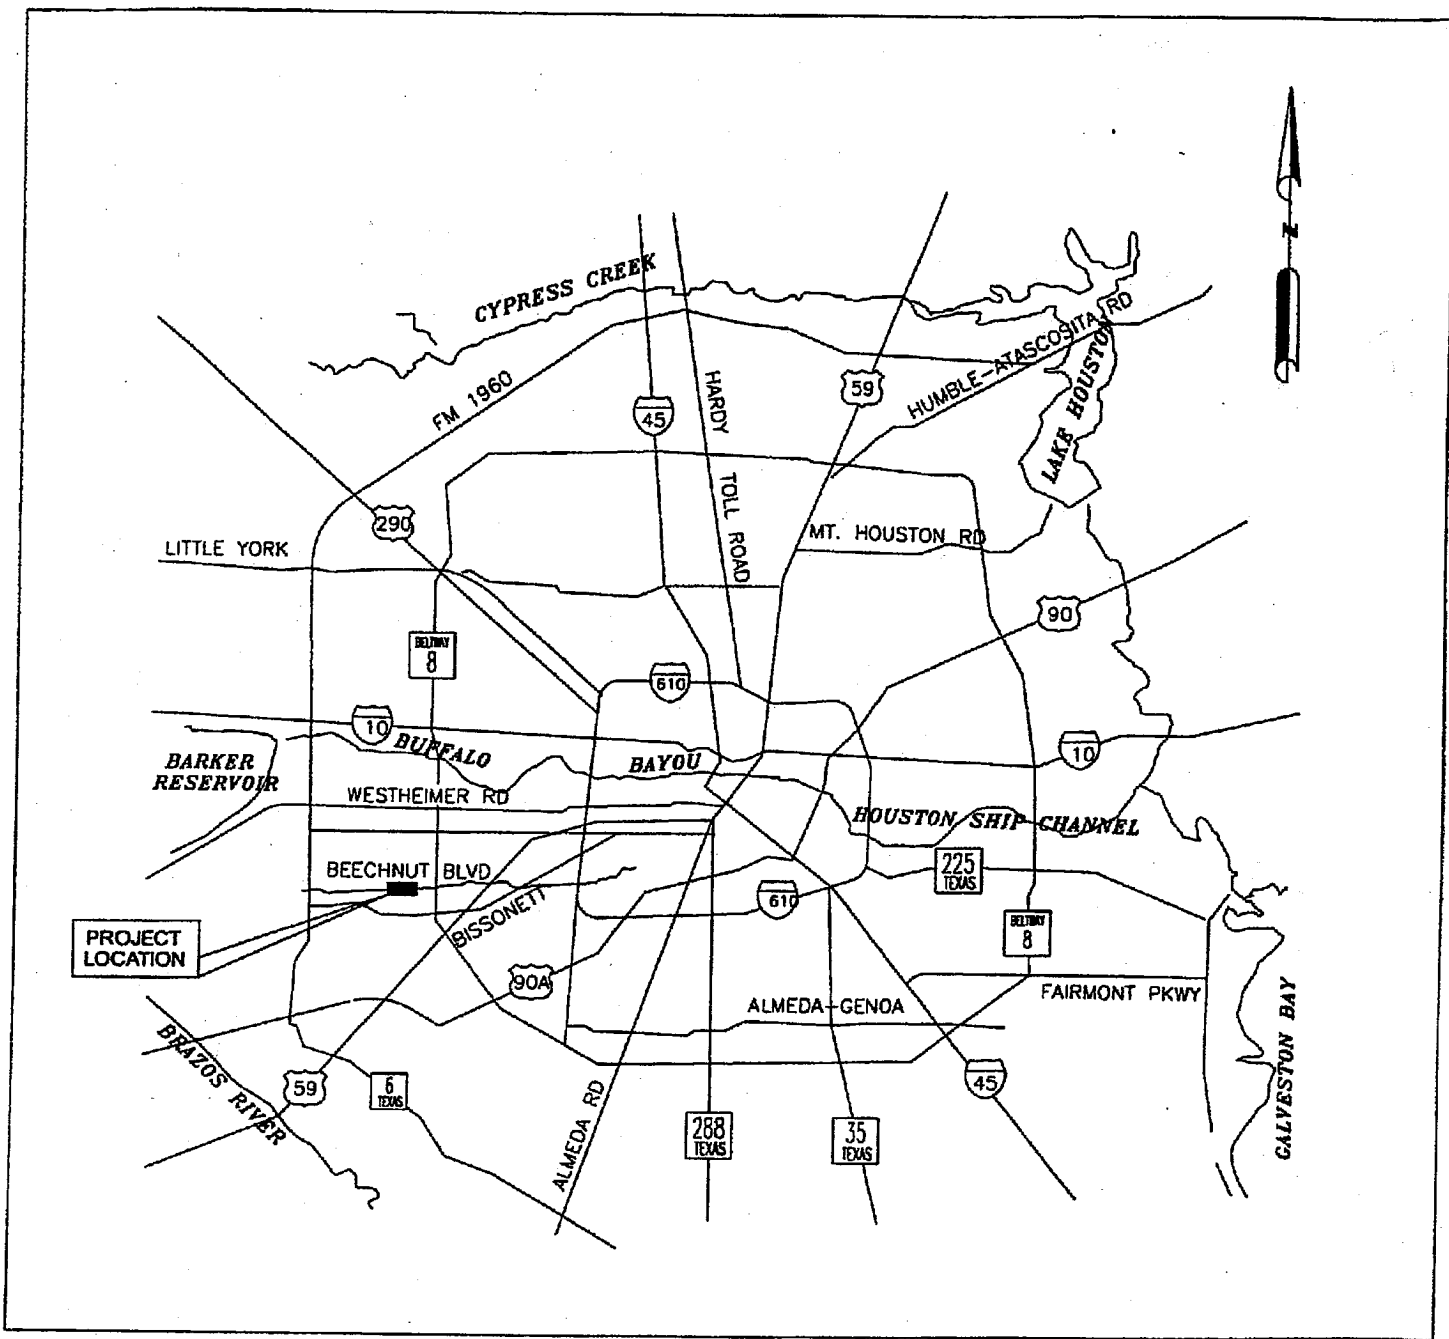

# BEECHNUT STREET

LIMITS: FROM KIRKWOOD ROAD TO WILCREST DRIVE  
TYPE: RECONSTRUCT BLDV ROADWAY WITH PAVING,  
CURBS, STREET LIGHTING, AND UNDERGROUND UTILITIES

## LOCATION MAP

Location: Council Districts F and J

VICINITY MAP