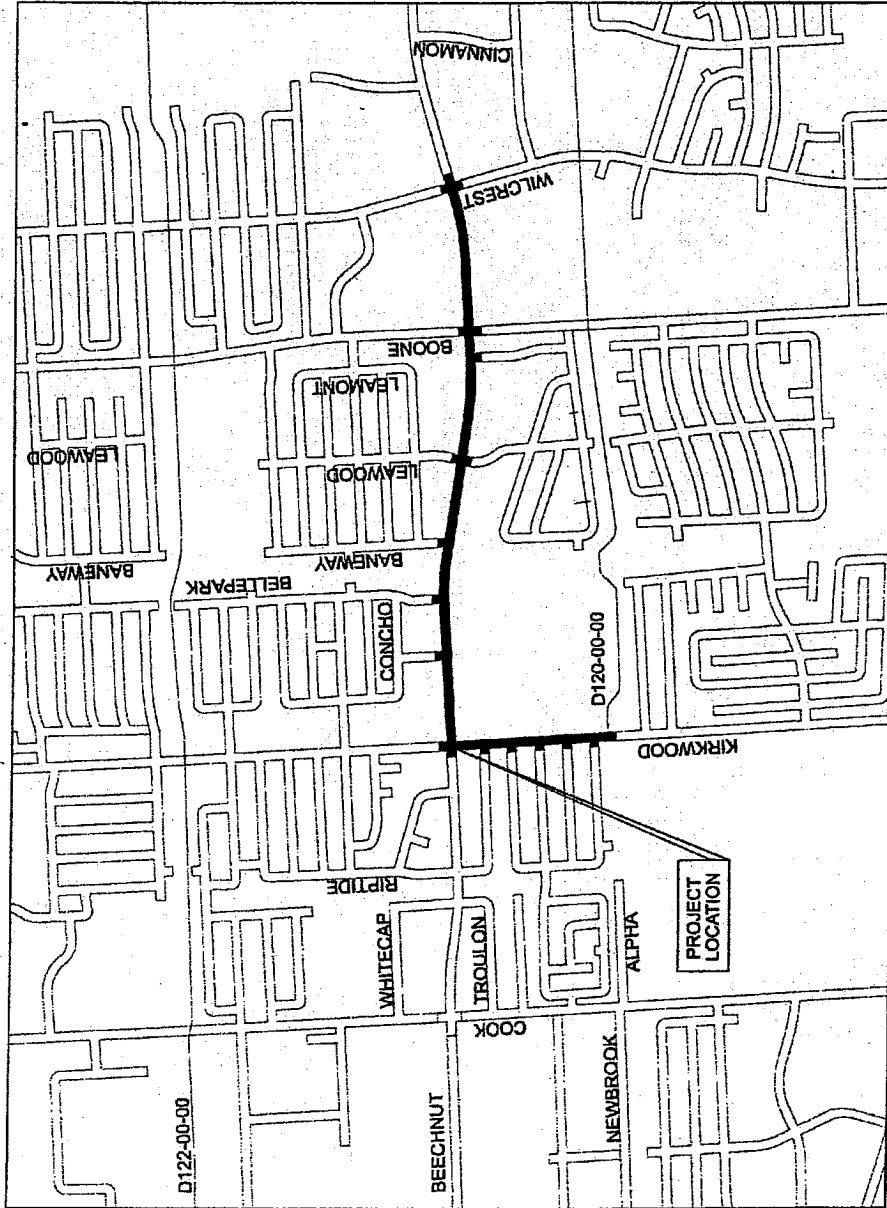

# BEECHNUT STREET

LIMITS: FROM KIRKWOOD ROAD TO WILCREST DRIVE  
TYPE: RECONSTRUCT BLDV ROADWAY WITH PAVING,  
CURBS, STREET LIGHTING, AND UNDERGROUND UTILITIES

## LOCATION MAP

Location: Council Districts F and J

VICINITY MAP