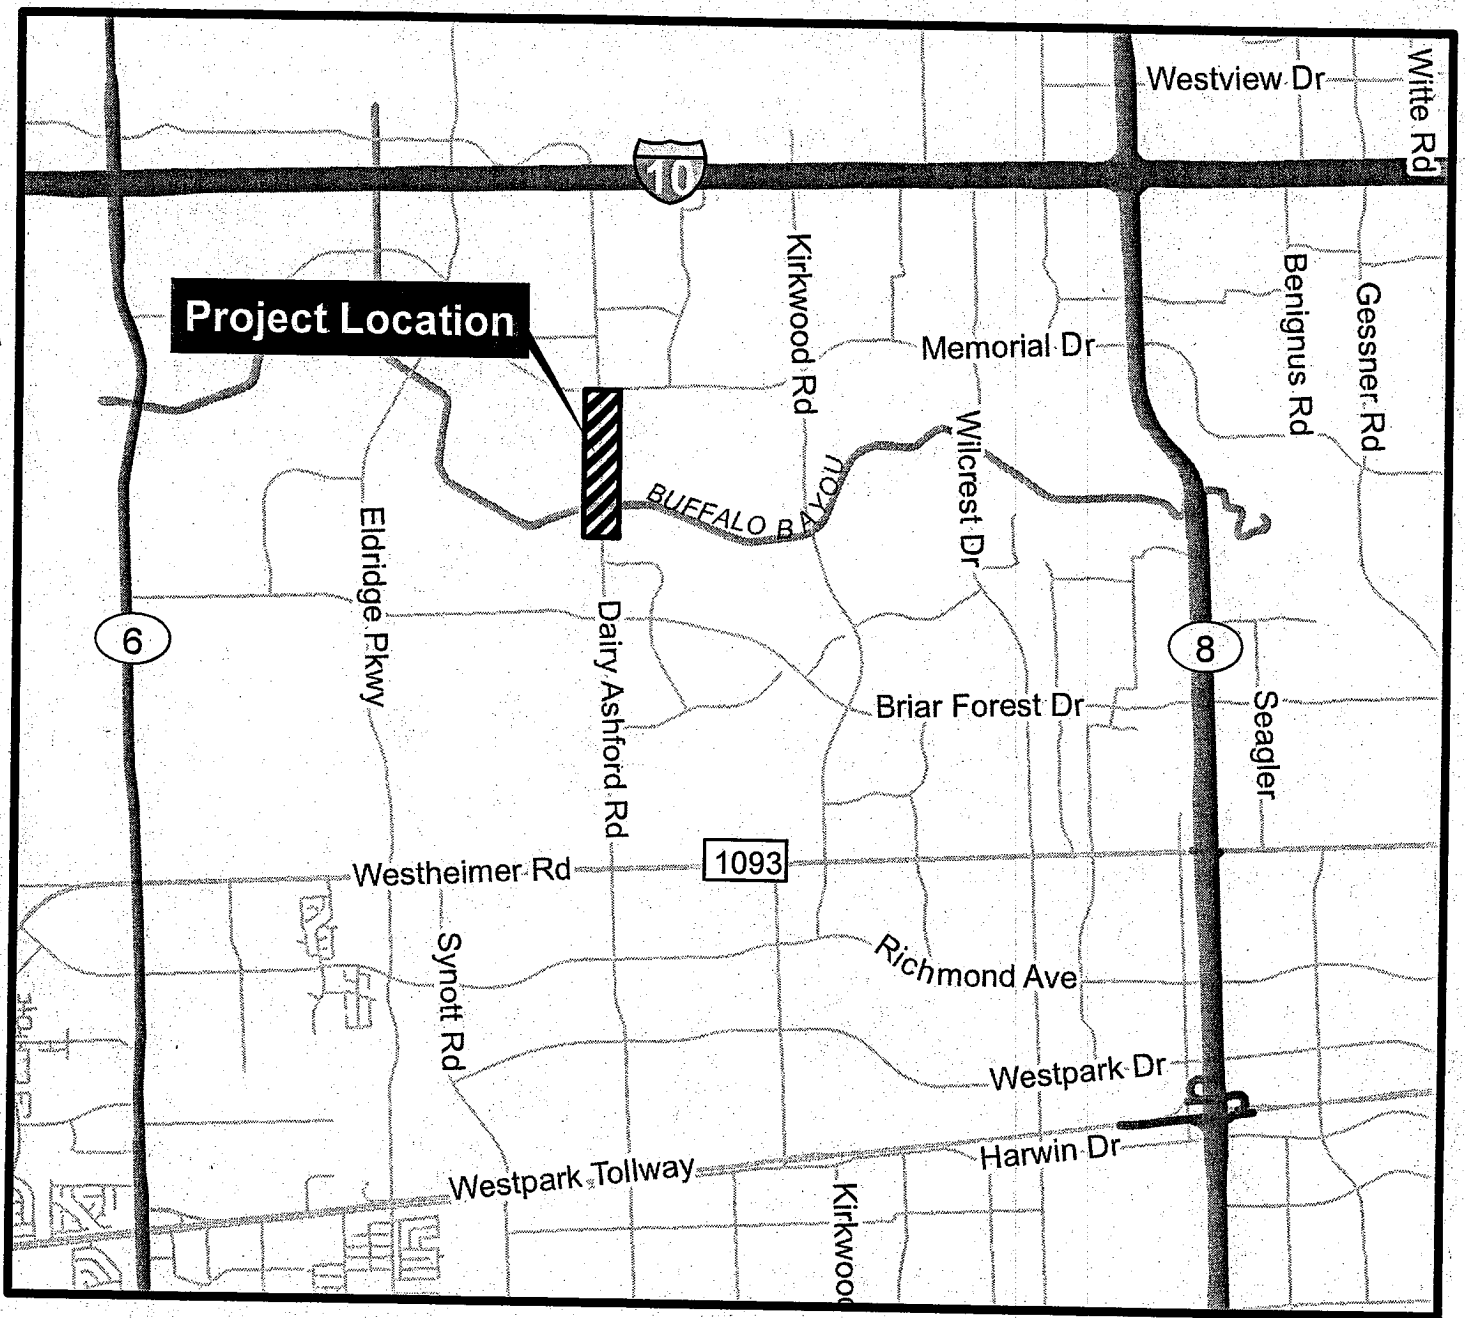

City of Houston
Council District Map

CITY COUNCIL DISTRICT G

DAIRY ASHFORD RD: MEMORIAL DR TO BUFFALO BAYOU
WBS NO. N-100023-0001-3

HNTB

Vicinity Map

NTS

KEY MAP - 488D, 488H, 488M

GIMS MAP - 4857a, 4857c

DAIRY ASHFORD RD: MEMORIAL DR TO BUFFALO BAYOU

WBS NO. N-100023-0001-3

HNTB