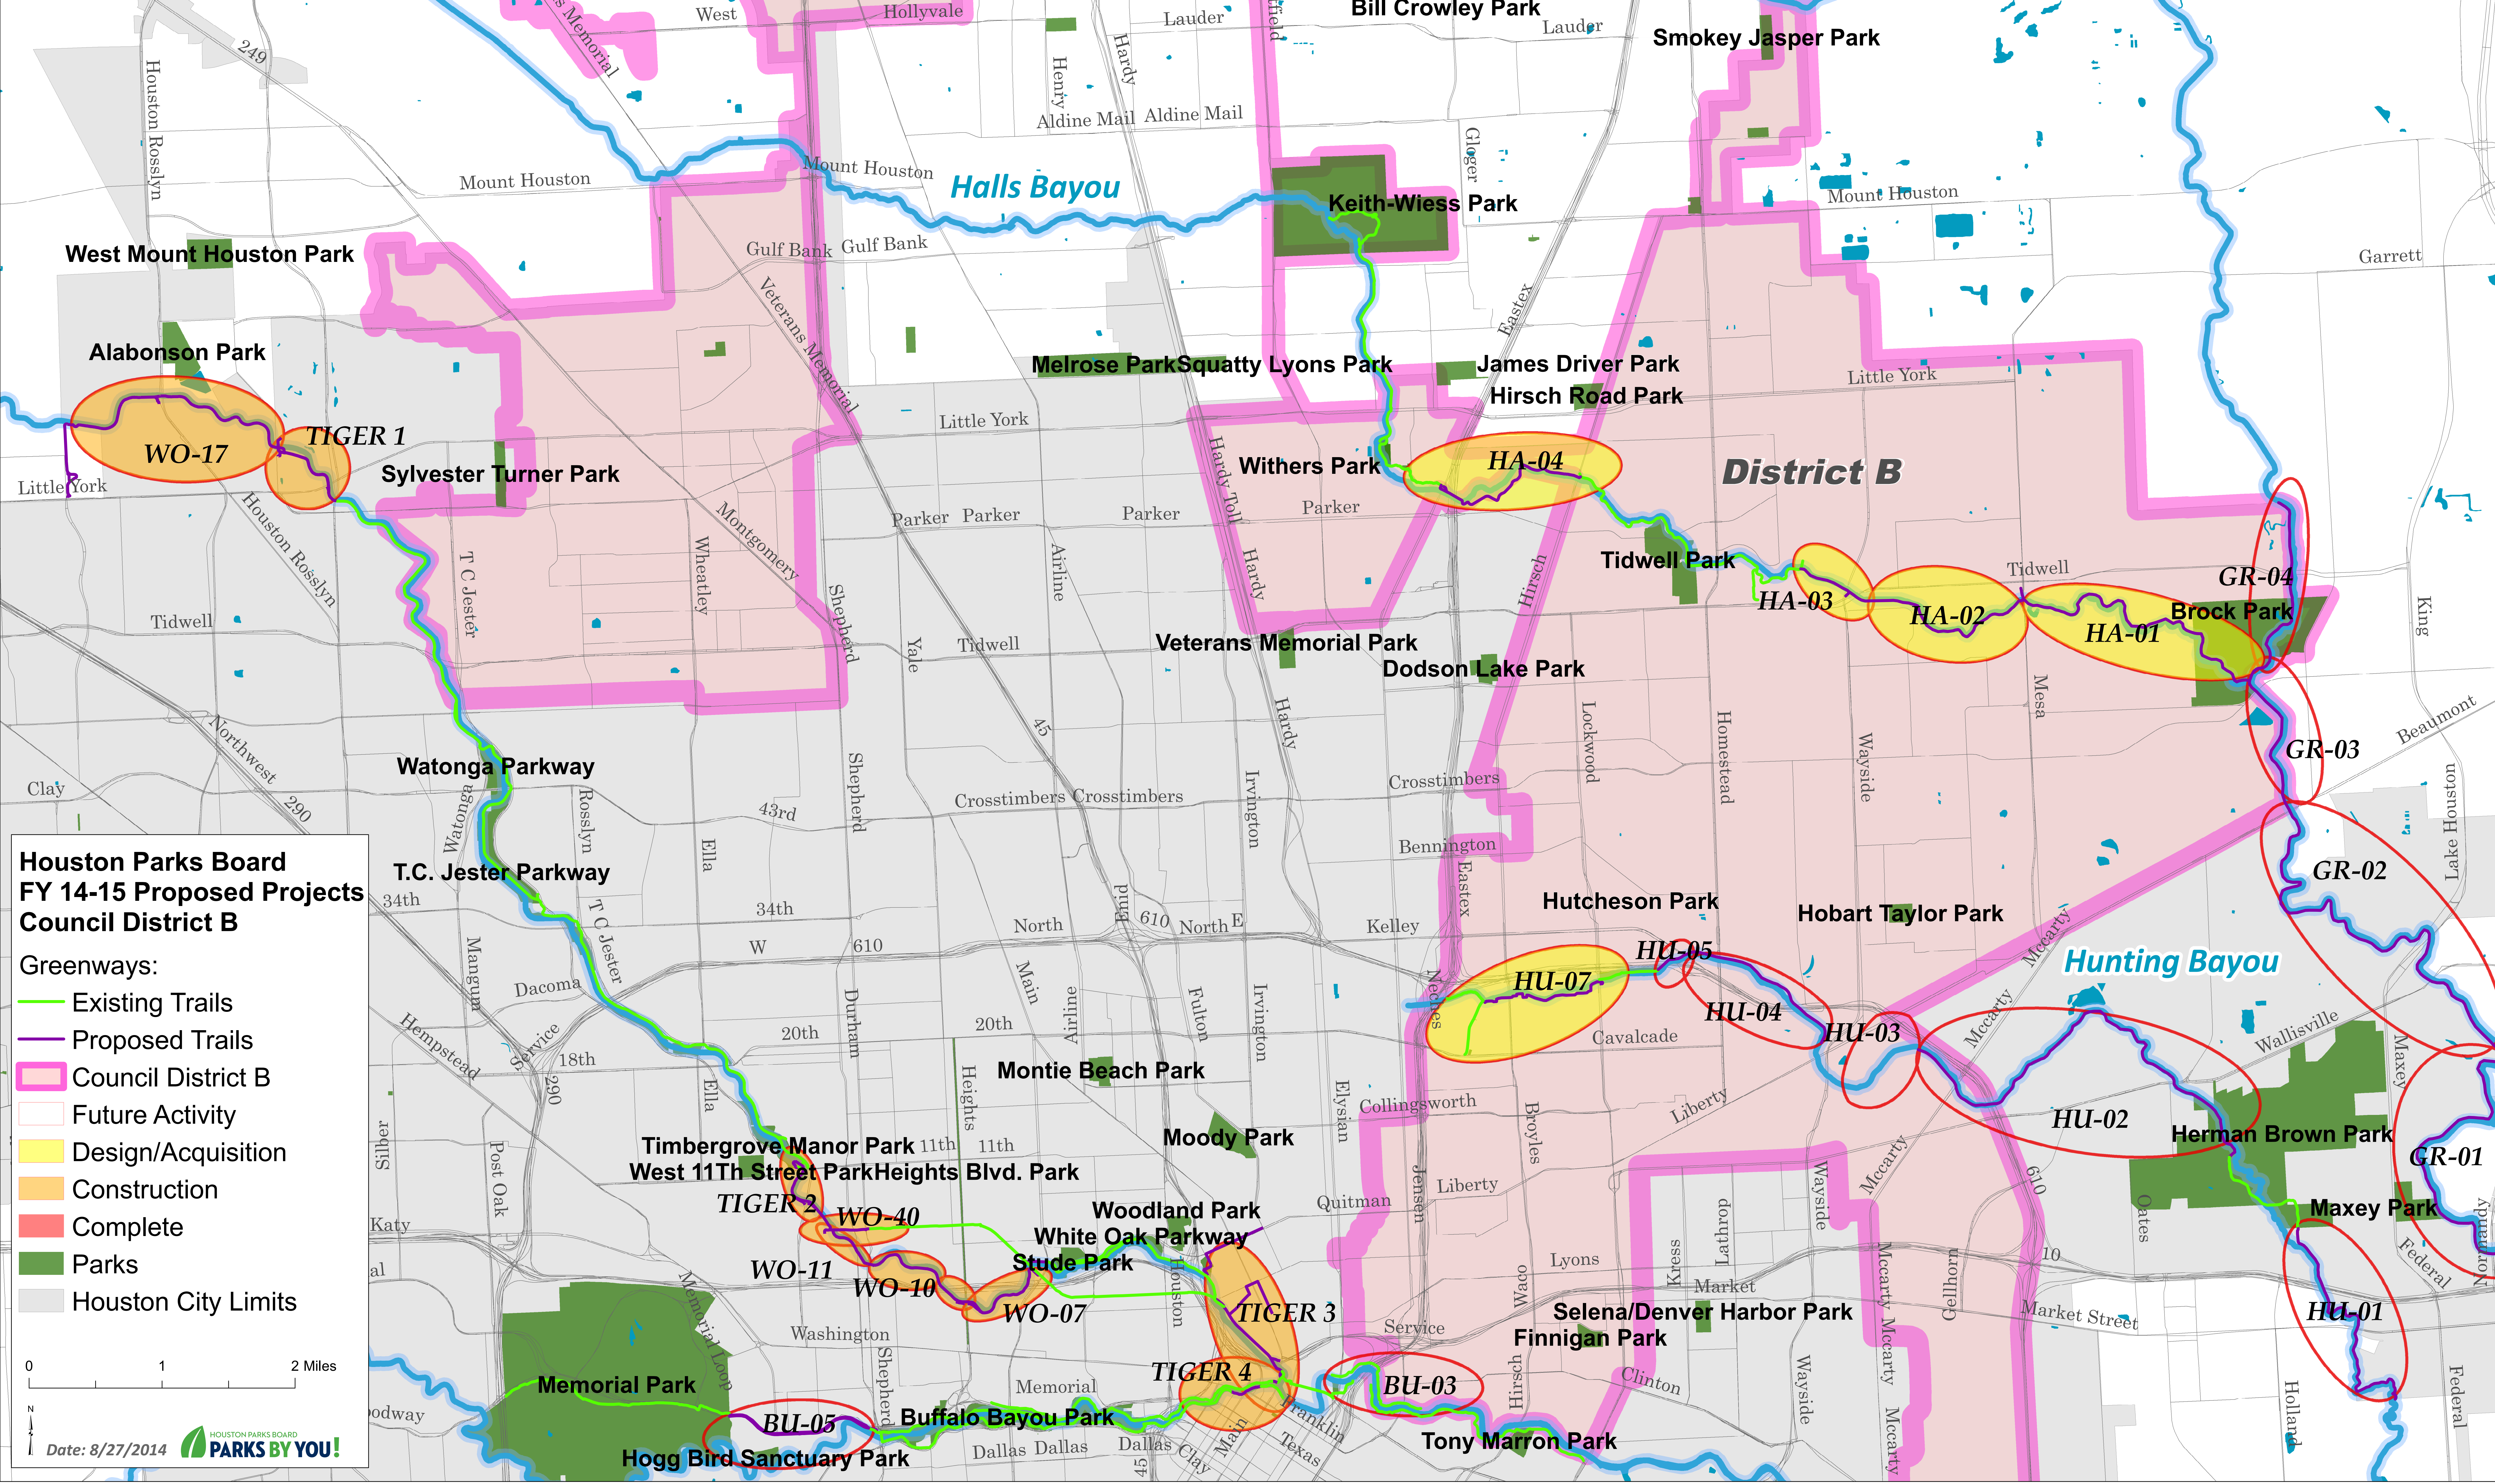

Project ID No.	Segment Name
BR-14	Hermann Park
GR-01	Thomas Bell Foster Park to Coolgreen
GR-04	Brock Park to Mt. Houston
GR-05	BW8 to Aldine Westfield
GR-08	Hardy Toll Road to Bradfield Park
GR-09	Bradfield Park to Imperial Valley
GR-11	I45 to North Fork
GR-13	North Fork to Northborough
GR-14	Northborough to Greens/Gears
GR-16	Greens/Gears to Greens Parkway
HA-01	Brock Park to Mesa
HA-02	Mesa to Tidwell
HA-03	Tidwell to Bretshire
HA-04	Hirsch to Jensen
HU-01	Ship Channel to Herman Brown Park
HU-02	Herman Brown Park to Amoor
HU-04	Liberty to Kelley
HU-07	Hutcheson to Leeland Park
SP-01	US 59 Park and Ride to Woodland Hills
TIGER 2	MKT to 11th

**Houston Parks Board
FY 14-15 Proposed Projects
Council District B**

- Greenways:**
- Existing Trails
 - Proposed Trails
 - Council District B
 - Future Activity
 - Design/Acquisition
 - Construction
 - Complete
 - Parks
 - Houston City Limits