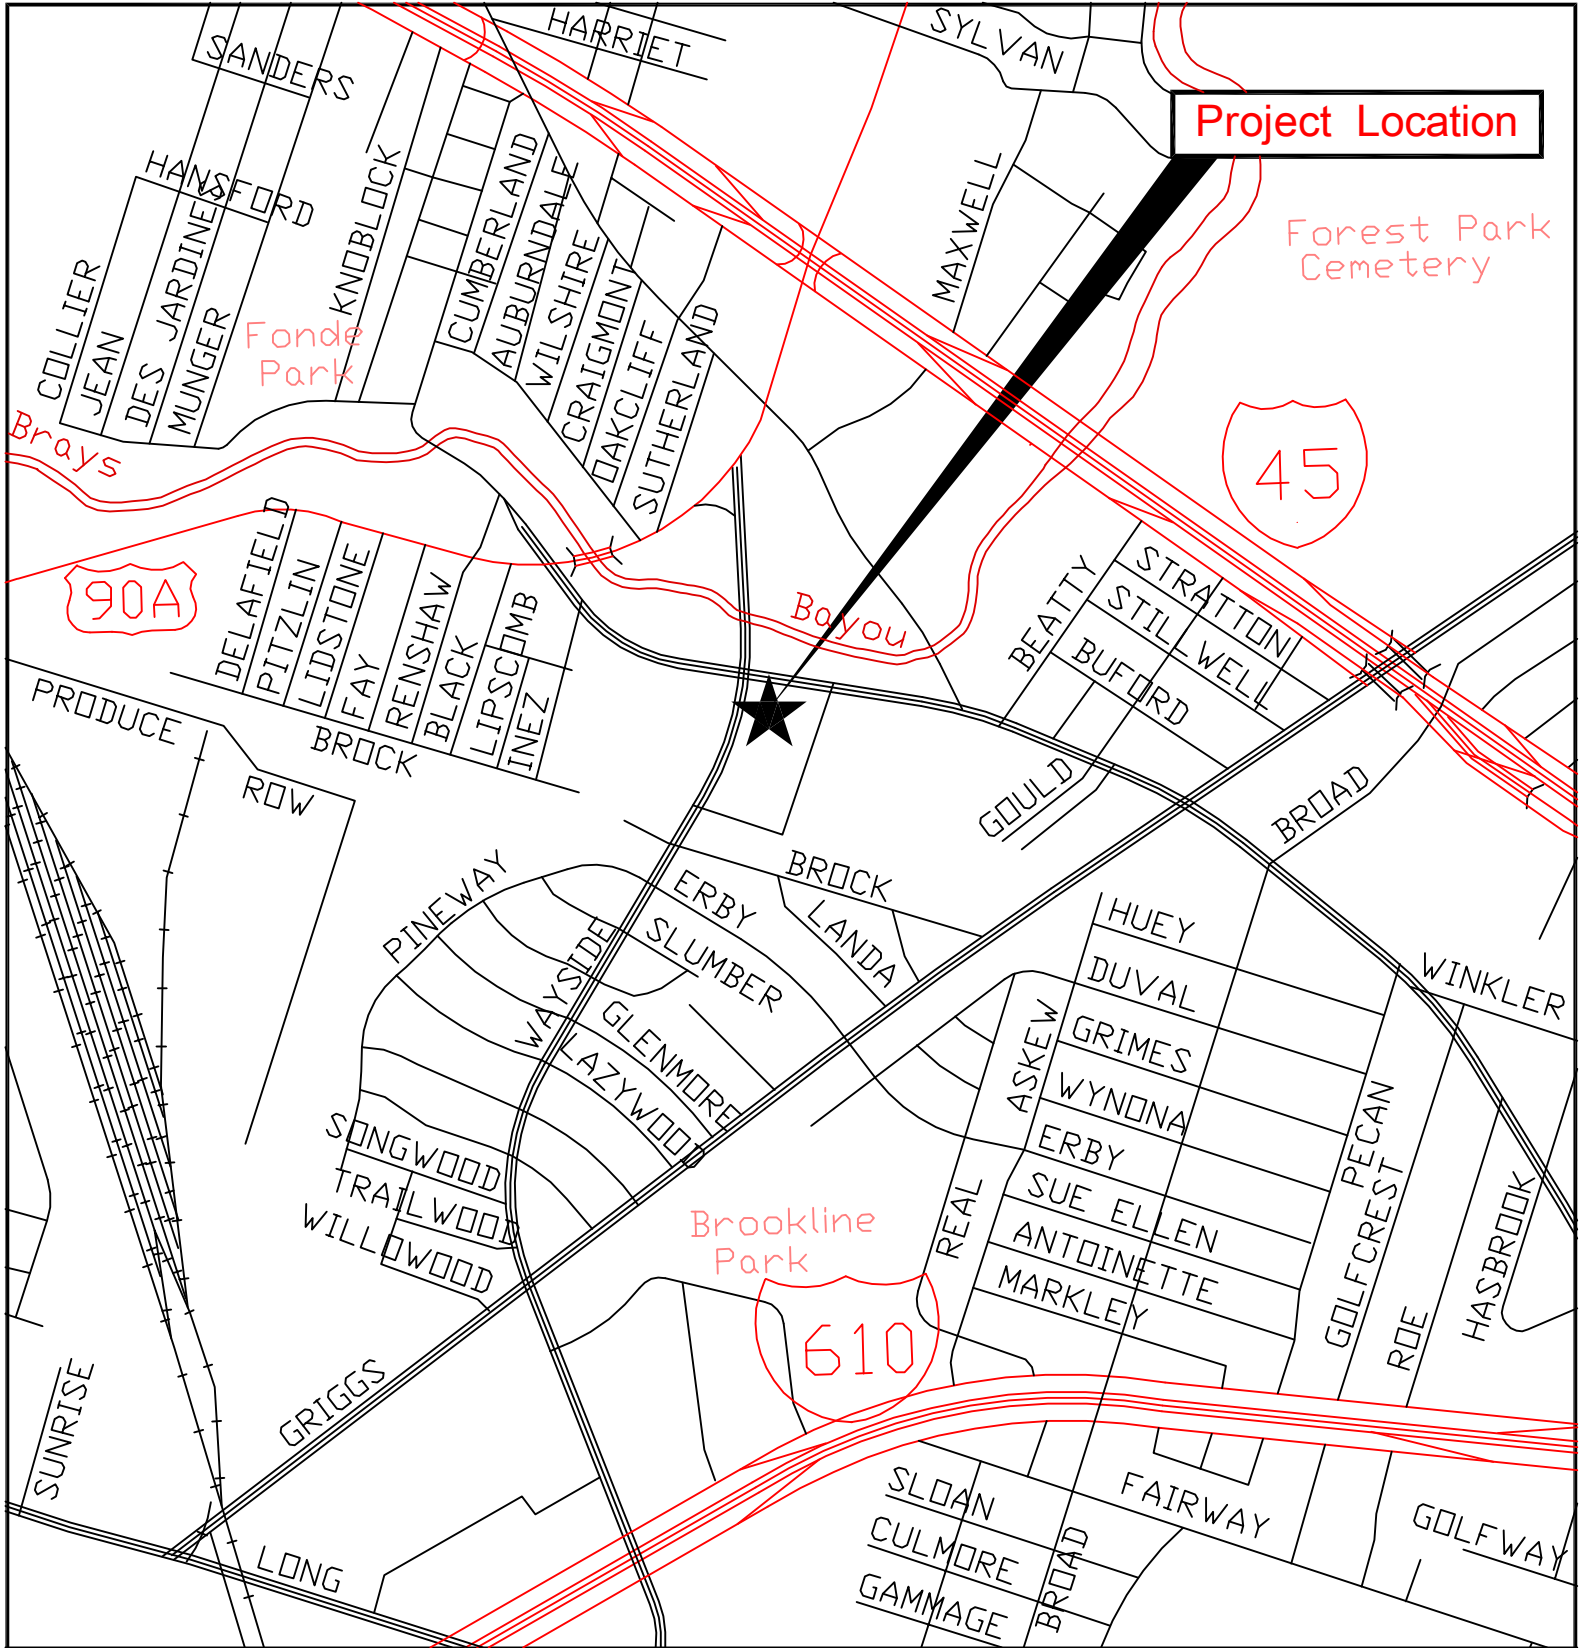

Project Location

Gragg Park
2999 South Wayside Drive
Houston, TX 77023

Project Location

Forest Park Cemetery

Fonde Park

45

90A

Bayou

610

Brookline Park

Gragg Park
 2999 South Wayside Drive
 Houston, TX 77023