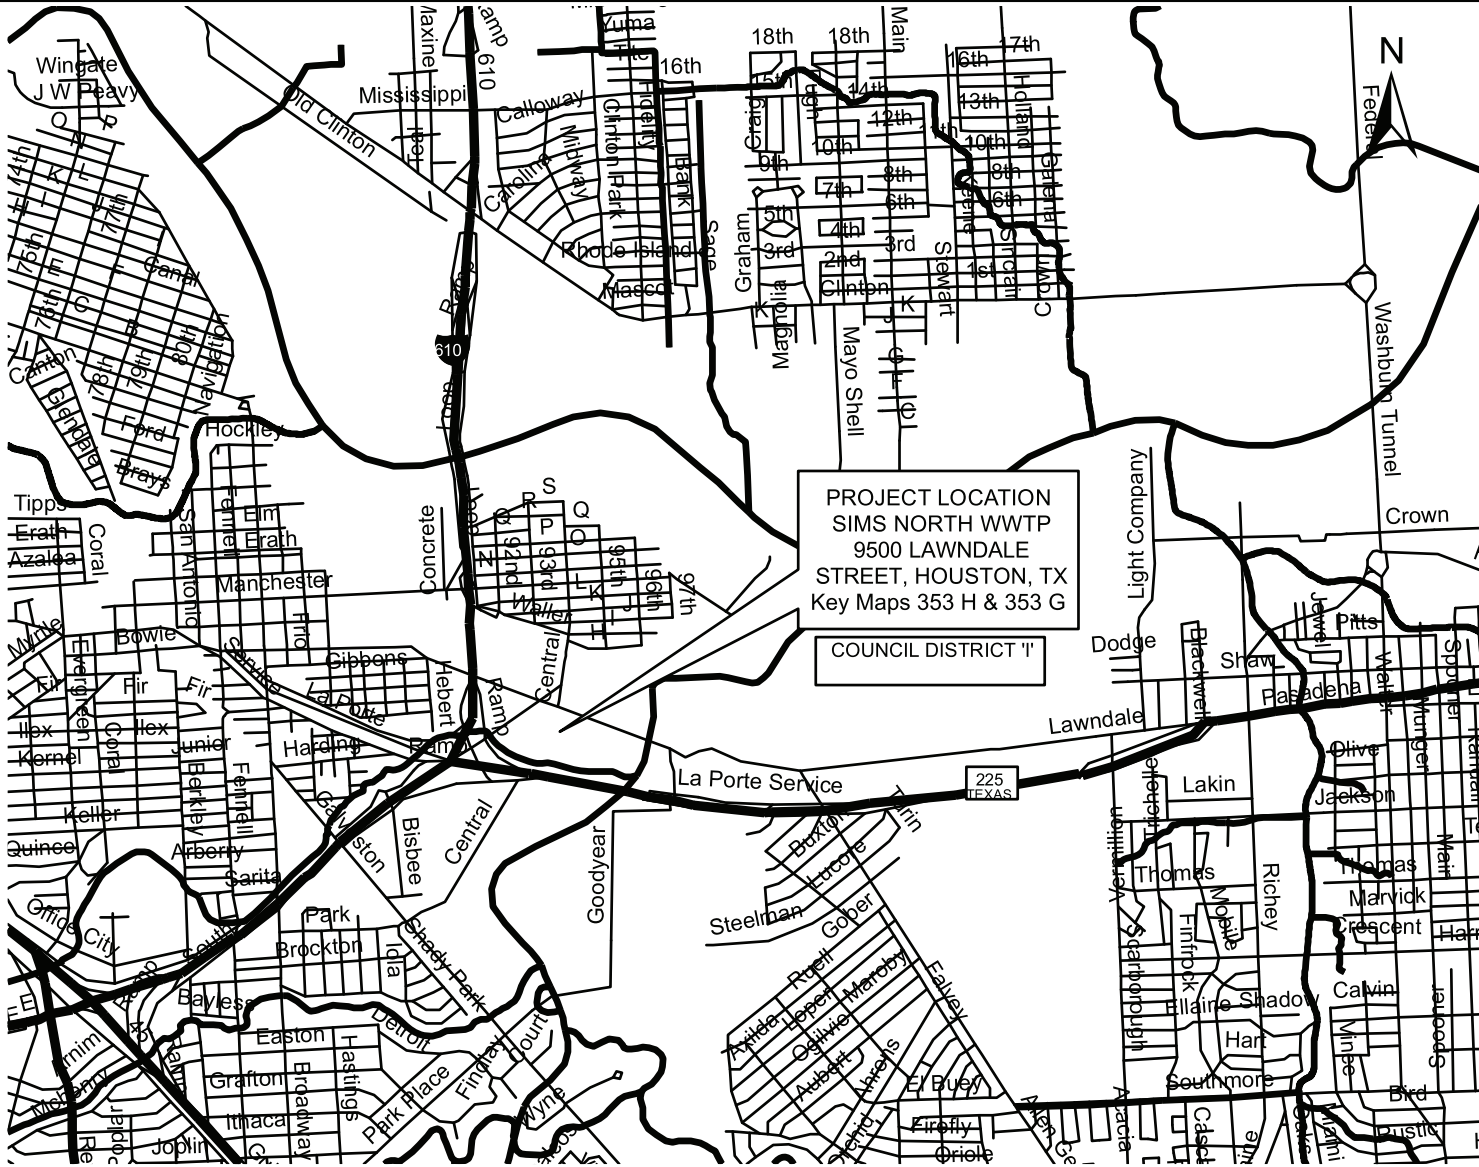

PROJECT LOCATION
SIMS NORTH WWTP
9500 LAWDALE
STREET, HOUSTON, TX
Key Maps 353 H & 353 G
COUNCIL DISTRICT 'I'

LOCATION MAP
NOT TO SCALE

PARSONS
2200 West Loop South, Suite 200
Houston, TX 77027
TBPE Firm Registration No. 8008

CITY OF HOUSTON
HOUSTON PUBLIC WORKS
FACILITIES
WBS # R-000265-0124-4
SIMS NORTH WWTP
IMPROVEMENTS
LOCATION MAP
HOUSTON, TEXAS