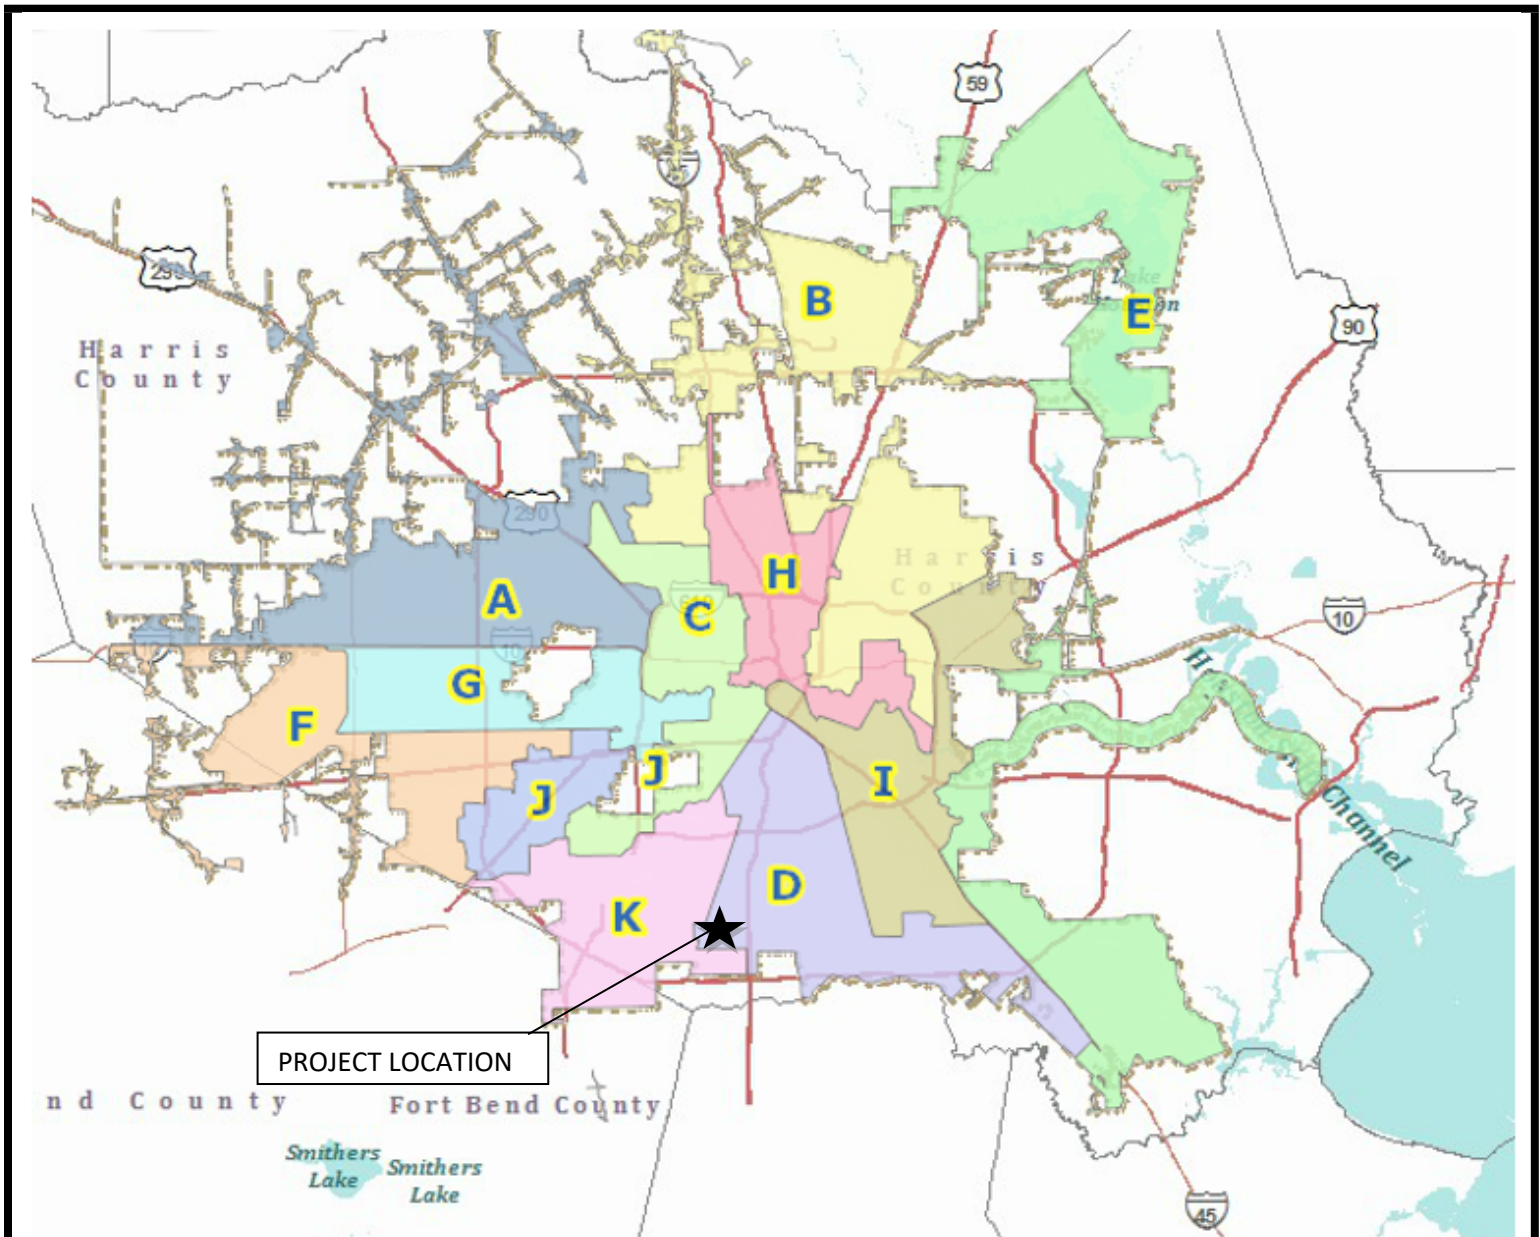

PROJECT LOCATION

## **Holcombe Lab Expansion** **H-000426**

2250 Holcombe Blvd.  
Houston, TX 77030

COUNCIL DISTRICT 'D'

**Holcombe Lab Expansion**  
**H-000426**

2250 Holcombe Blvd.  
Houston, TX 77030

COUNCIL DISTRICT 'D'