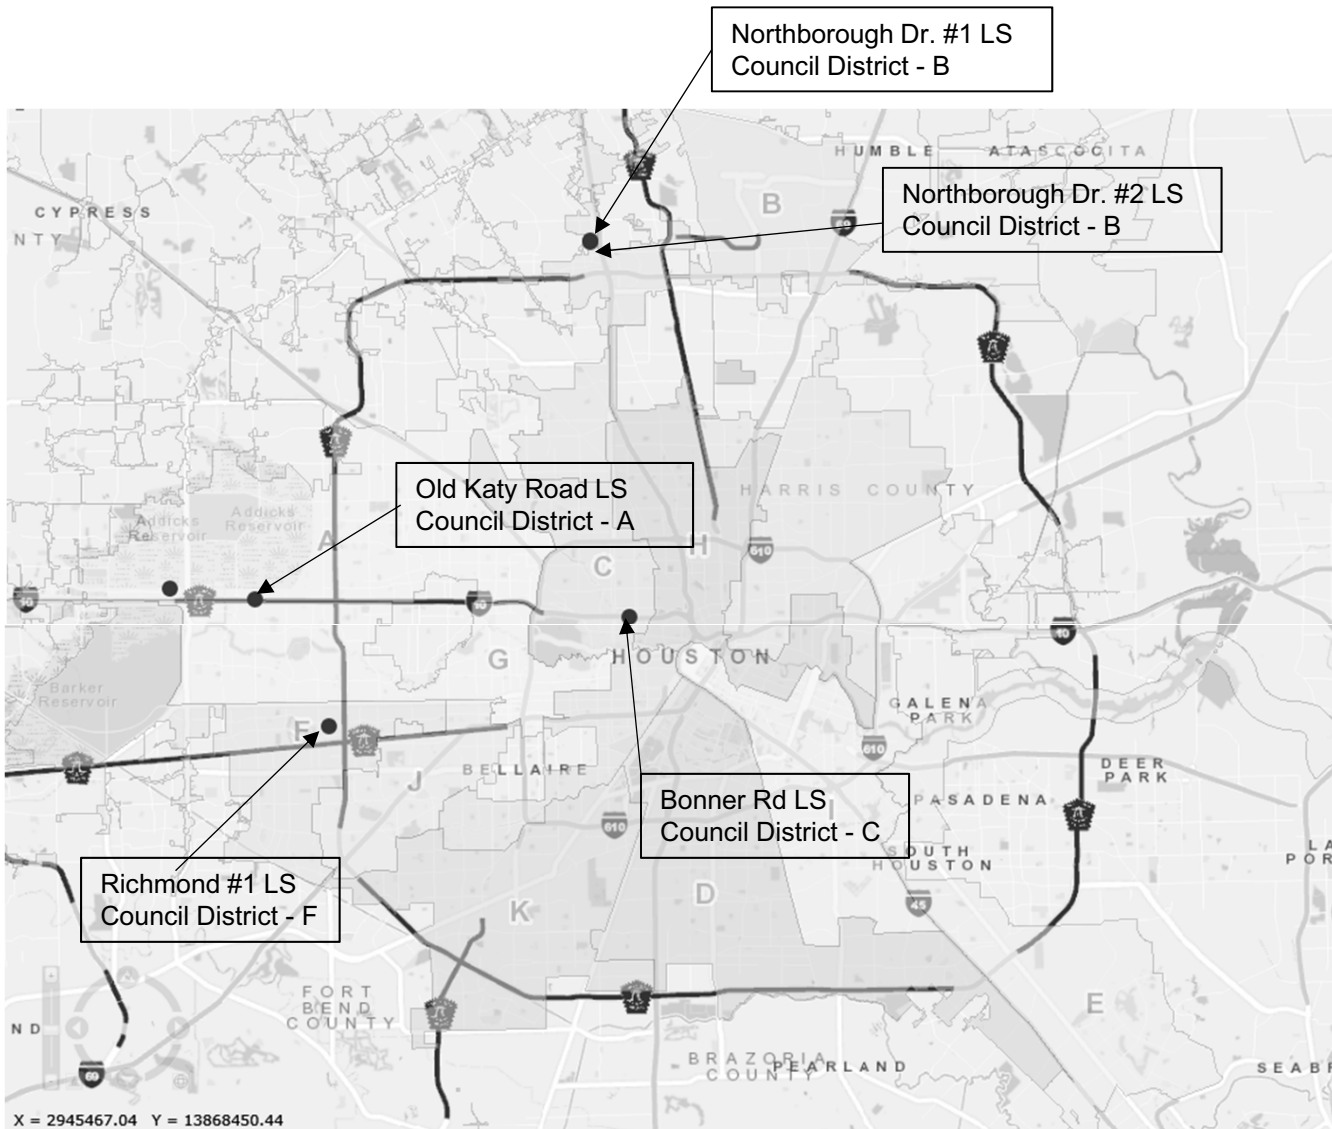

Houston Public Works

Not to Scale

KEY MAP

Northborough Drive #1 LS: 372L
 Northborough Drive #2 LS: 372L
 Old Katy Road LS: 488D
 Richmond #1 LS: 489Y Bonner Road LS: 492H

12141 Wickchester,
 Suite 640
 Houston, TX 77079
 Tel: 713-491-8333

City of Houston

LIFT STATION RENEWAL AND
 REPLACEMENT PROJECT
 WBS No. R-000267-0161-4

Council District Map

Houston Public Works

Northborough Dr. #2 LS
372L

Northborough Dr. #1 LS
372L

Not to Scale

KEY MAP

Vicinity Map
Council District B
Exhibit B

Houston Public Works

Old Katy Road LS
488D

Not to Scale

KEY MAP

Old Katy Road LS
12501 Old Katy Rd.

12141 Wickchester,
Suite 640
Houston, TX 77079
Tel: 713-491-8333

Vicinity Map
Council District F
Exhibit B