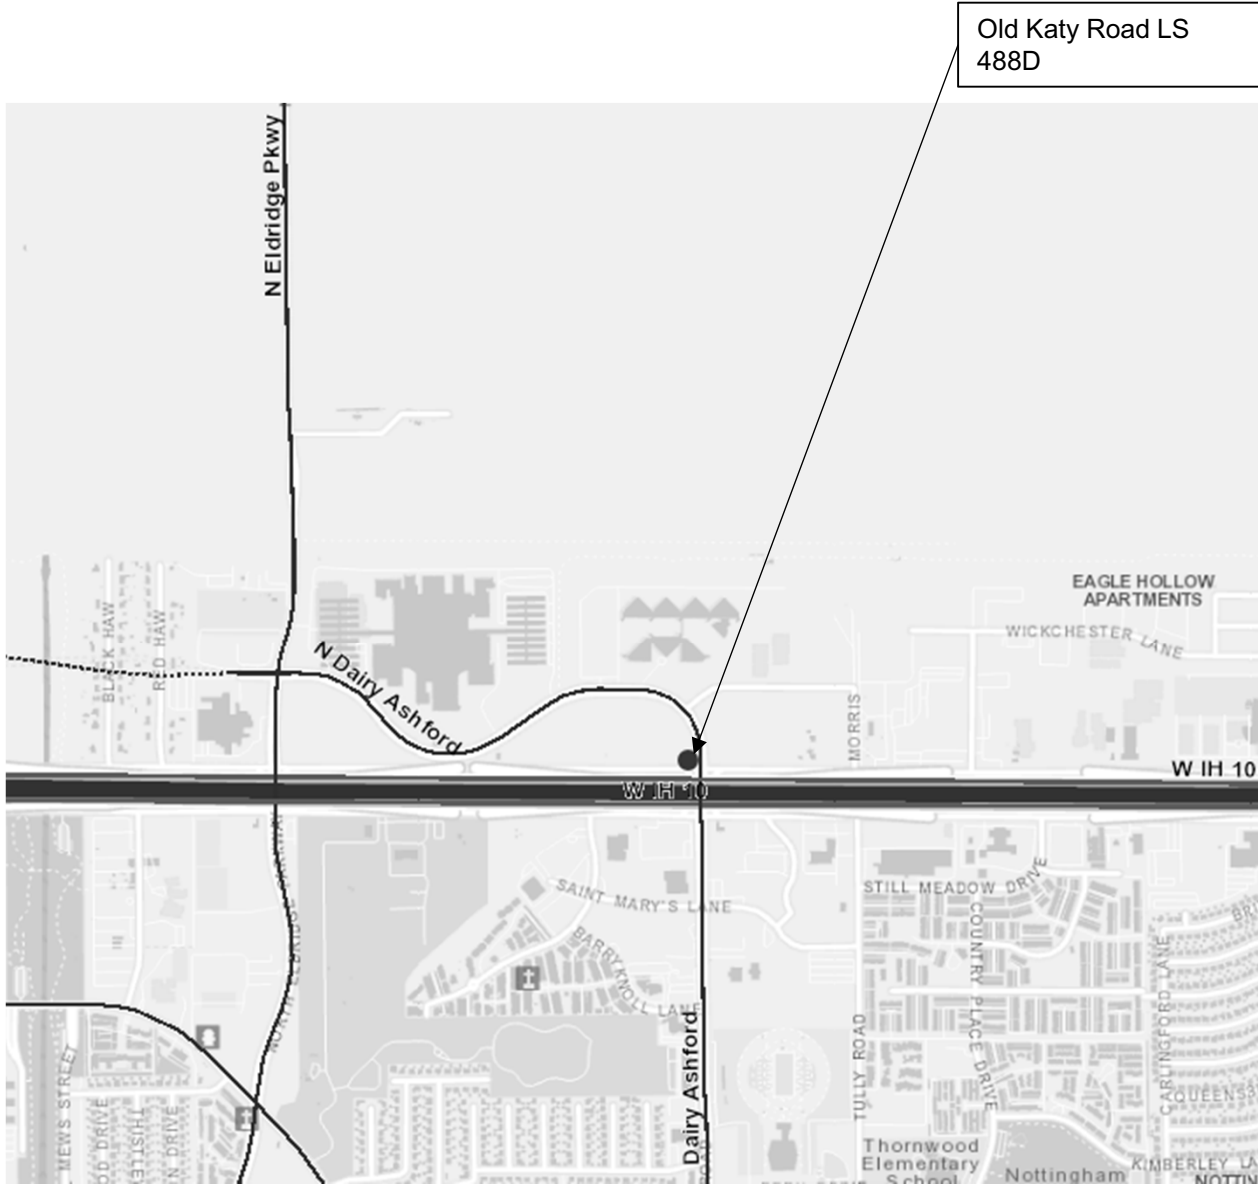

Houston Public Works

Old Katy Road LS
488D

Not to Scale

KEY MAP

Old Katy Road LS
12501 Old Katy Rd.

12141 Wickchester,
Suite 640
Houston, TX 77079
Tel: 713-491-8333

City of Houston

LIFT STATION RENEWAL AND
REPLACEMENT PROJECT
WBS No. R-000267-0181-4

Vicinity Map
Council District A
Exhibit B