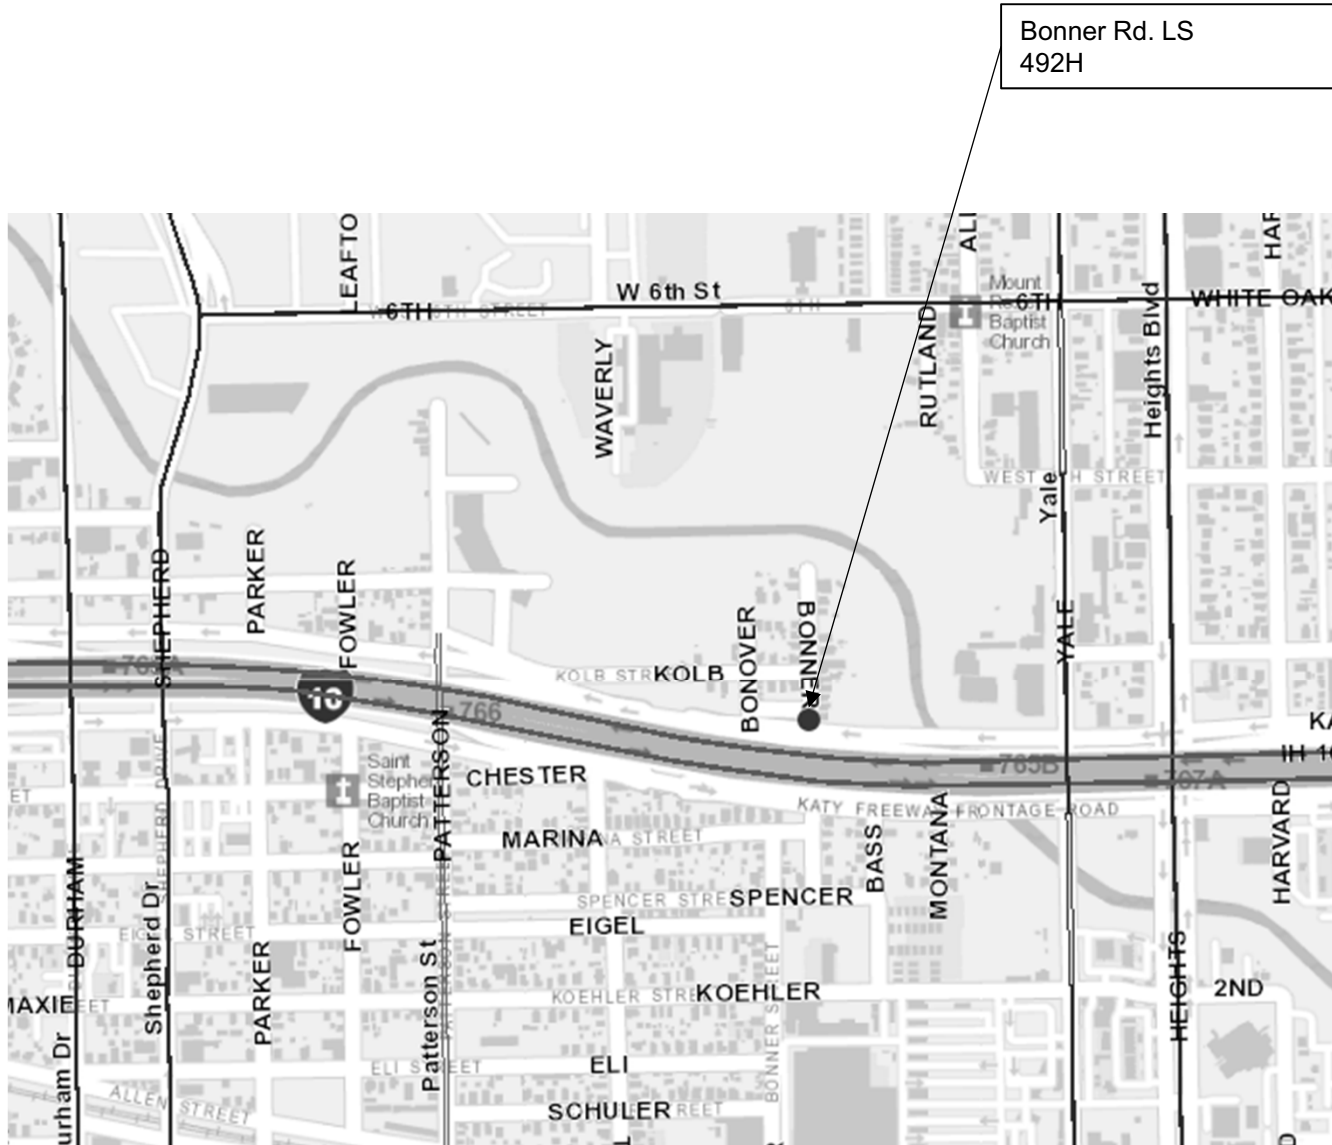

Houston Public Works

Bonner Rd. LS
492H

Not to Scale

KEY MAP

Bonner Rd. LS
1516 1/2 Bonner

12141 Wickchester,
Suite 640
Houston, TX 77079
Tel: 713-491-8333

City of Houston

LIFT STATION RENEWAL AND
REPLACEMENT PROJECT
WBS No. R-000267-0161-4

Vicinity Map
Council District C
Exhibit B