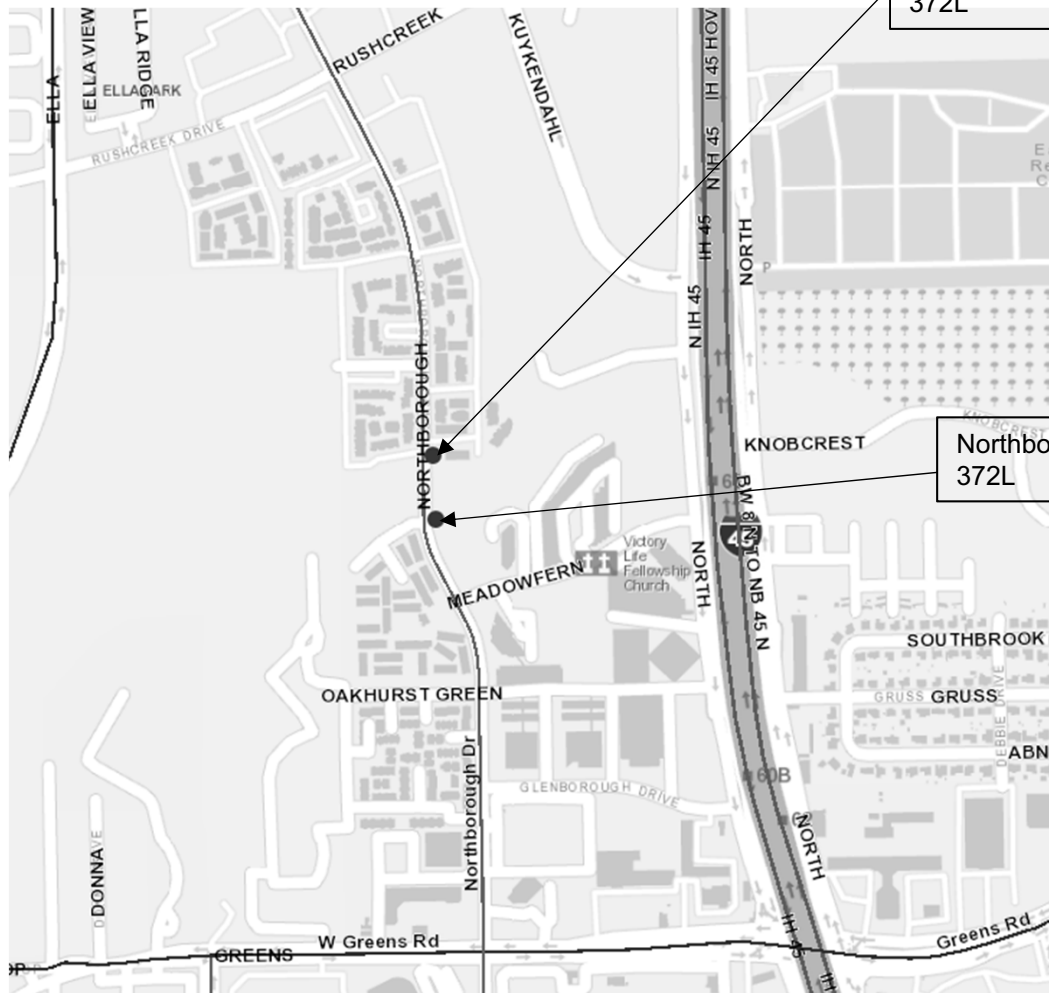

Houston Public Works

Not to Scale

KEY MAP

Northborough Drive #1 LS: 372L
 Northborough Drive #2 LS: 372L
 Old Katy Road LS: 488D
 Richmond #1 LS: 489Y Bonner Road LS: 492H

12141 Wickchester,
 Suite 640
 Houston, TX 77079
 Tel: 713-491-8333

City of Houston

LIFT STATION RENEWAL AND
 REPLACEMENT PROJECT
 WBS No. R-000267-0161-4

Council District Map

Houston Public Works

Northborough Dr. #2 LS
372L

Northborough Dr. #1 LS
372L

Not to Scale

KEY MAP

Vicinity Map
Council District B
Exhibit B

Houston Public Works

Old Katy Road LS
488D

Not to Scale

KEY MAP

Old Katy Road LS
12501 Old Katy Rd.

12141 Wickchester,
Suite 640
Houston, TX 77079
Tel: 713-491-8333

Vicinity Map
Council District F
Exhibit B