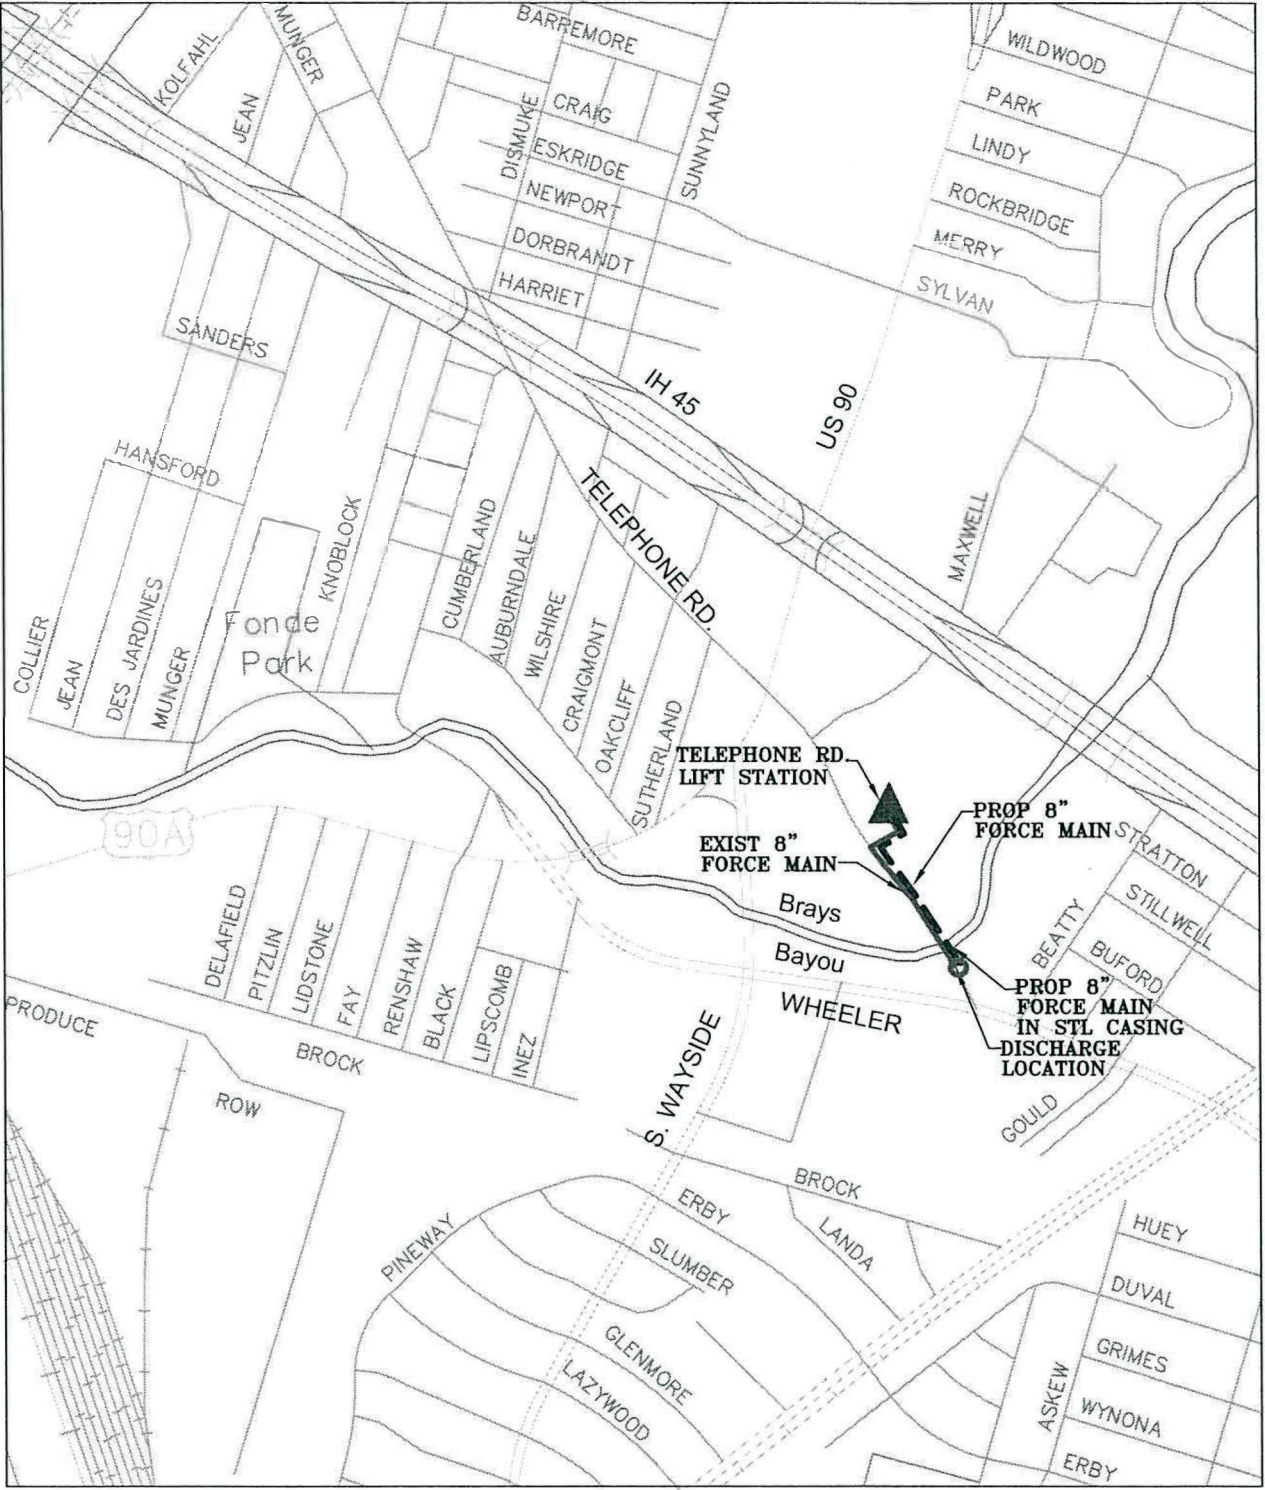

SLEEPY HOLLOW LIFT STATION  
 KEY MAP NO. 492P & T  
 GIMS MAP NO. 5257 C & D AND 5256B

- COUNCIL MEMBERS:
- DISTRICT A - AMY PECK
  - DISTRICT B - TARSHA JACKSON
  - DISTRICT C - ABBIE KAMIN
  - DISTRICT D - CAROLYN EVANS-SHABAZZ
  - DISTRICT E - FRED FLICKINGER
  - DISTRICT F - TIFFANY D. THOMAS
  - DISTRICT G - MARY NAN HUFFMAN
  - DISTRICT H - MARIO CASTILLO JR.
  - DISTRICT I - JOAQUIN MARTINEZ
  - DISTRICT J - EDWARD POLLARD
  - DISTRICT K - MARTHA CASTEX-TATUM
  - AT LARGE 1 - JULIAN RAMIREZ
  - AT LARGE 2 - WILLIE DAVIS
  - AT LARGE 3 - TWILIA CARTER
  - AT LARGE 4 - LETITIA PLUMMER
  - AT LARGE 5 - SALLIE ALCORN

NOTE: THE PROJECT IS IN COUNCIL DISTRICTS C AND G

SLEEPY HOLLOW LIFT STATION VICINITY MAP  
 KEY MAP NO. 492P & T  
 GIMS MAP NO. 5257 C & D AND 5256B  
 ZIP CODE: 77019, 77027 and 77098  
 COUNCIL DISTRICT - C & G

KEY MAP NO. 534G  
 COUNCIL DISTRICT: I