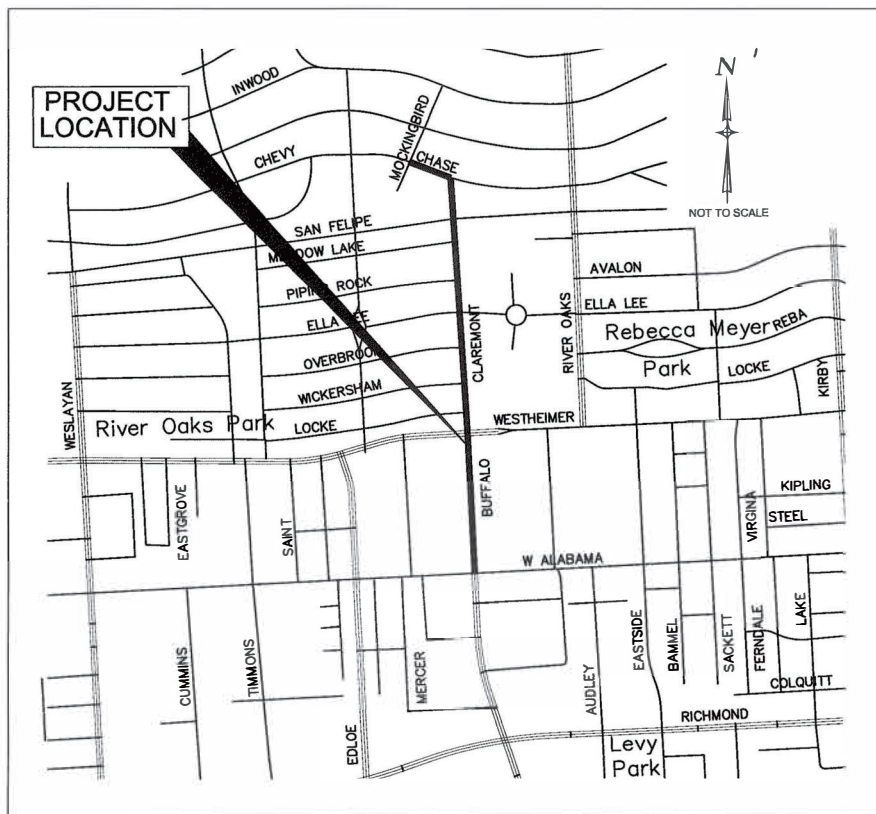

SLEEPY HOLLOW LIFT STATION  
 KEY MAP NO. 492P & T  
 GIMS MAP NO. 5257 C & D AND 5256B

- COUNCIL MEMBERS:
- DISTRICT A - AMY PECK
  - DISTRICT B - TARSHA JACKSON
  - DISTRICT C - ABBIE KAMIN
  - DISTRICT D - CAROLYN EVANS-SHABAZZ
  - DISTRICT E - FRED FLICKINGER
  - DISTRICT F - TIFFANY D. THOMAS
  - DISTRICT G - MARY NAN HUFFMAN
  - DISTRICT H - MARIO CASTILLO JR.
  - DISTRICT I - JOAQUIN MARTINEZ
  - DISTRICT J - EDWARD POLLARD
  - DISTRICT K - MARTHA CASTEX-TATUM
  - AT LARGE 1 - JULIAN RAMIREZ
  - AT LARGE 2 - WILLIE DAVIS
  - AT LARGE 3 - TWILIA CARTER
  - AT LARGE 4 - LETITIA PLUMMER
  - AT LARGE 5 - SALLIE ALCORN

NOTE: THE PROJECT IS IN COUNCIL DISTRICTS C AND G

SLEEPY HOLLOW LIFT STATION VICINITY MAP  
 KEY MAP NO. 492P & T  
 GIMS MAP NO. 5257 C & D AND 5256B  
 ZIP CODE: 77019, 77027 and 77098  
 COUNCIL DISTRICT - C & G

KEY MAP NO. 534G  
 COUNCIL DISTRICT: I