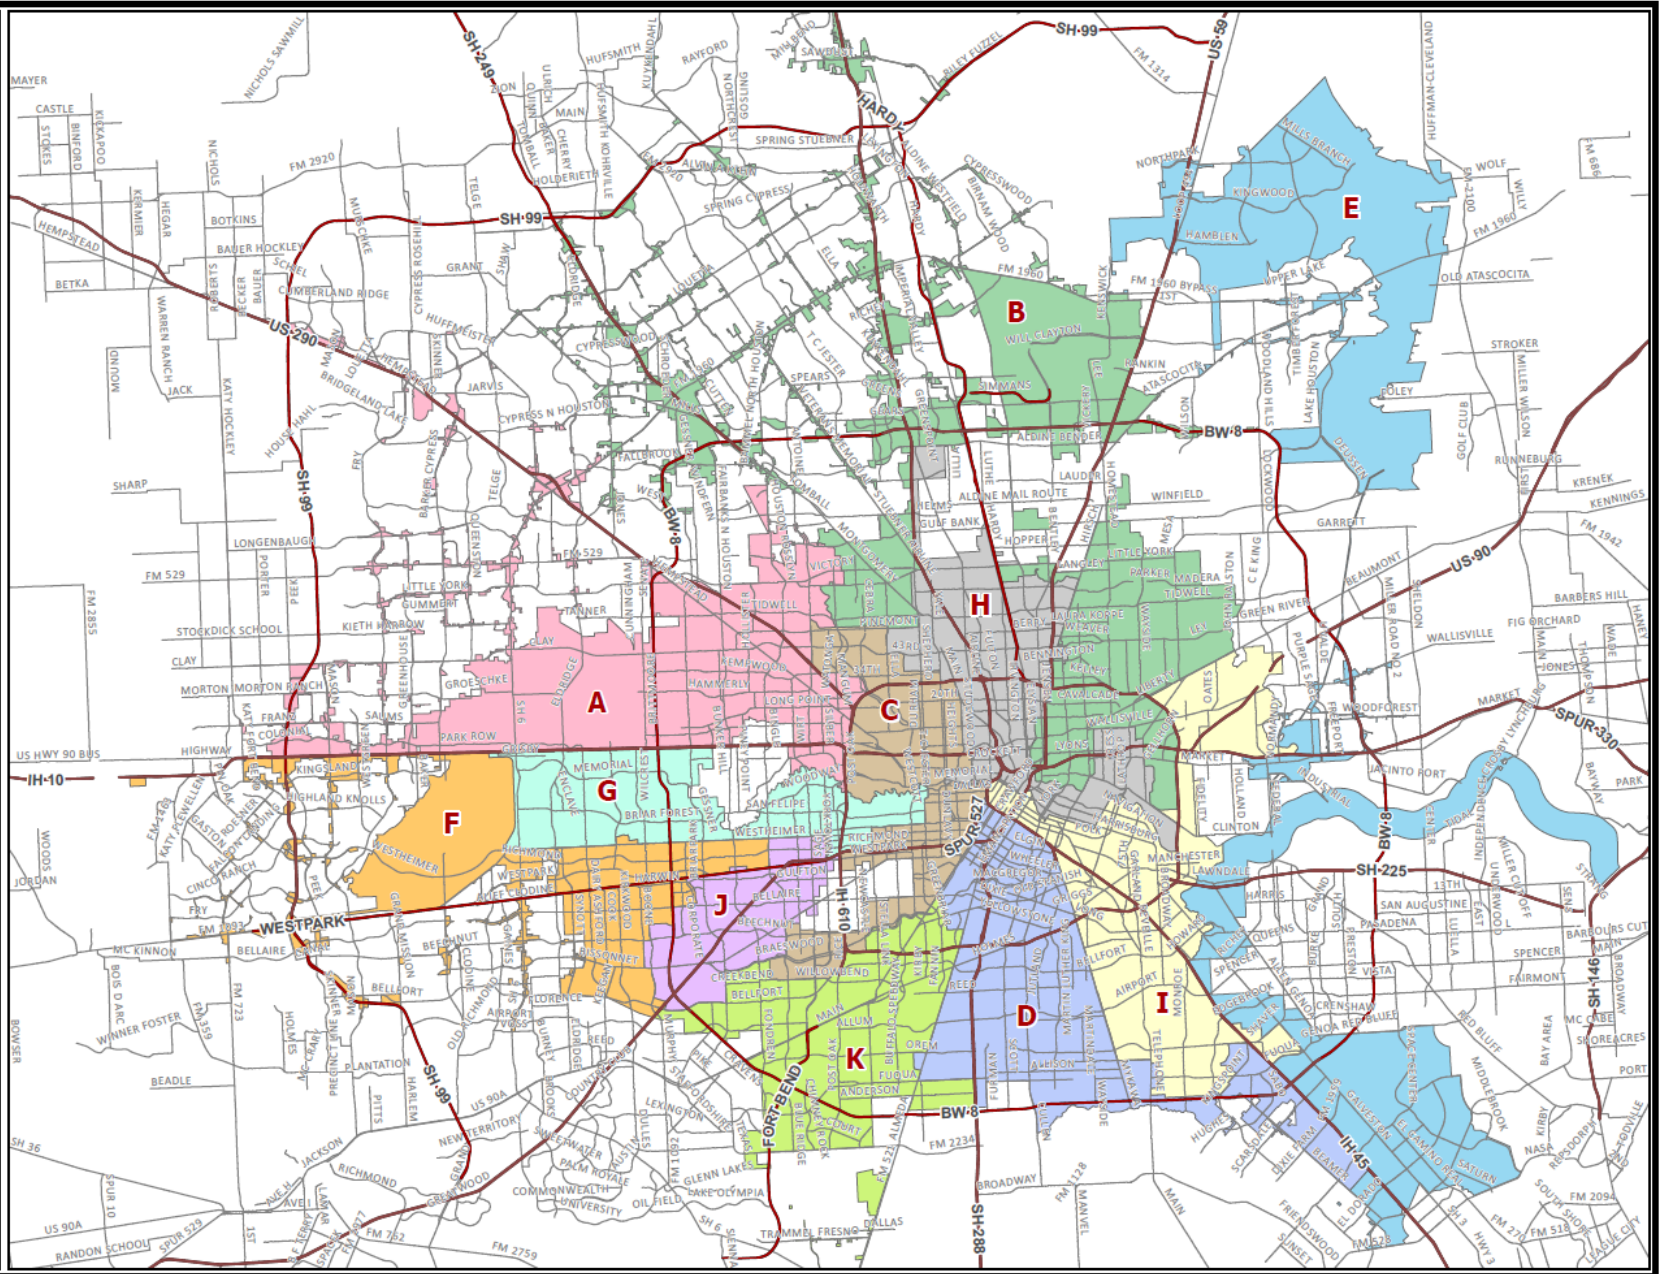

City of Houston Council Districts

District

- A - Amy Peck
- B - Tarsha Jackson
- C - Abbie Kamin
- D - Carolyn Evans-Shabazz
- E - Fred Flickinger
- F - Tiffany D. Thomas
- G - Mary Nan Huffman
- H - Mario Castillo Jr.
- I - Joaquin Martinez
- J - Edward Pollard
- K - Martha Castex-Tatum

At Large Position 1: Julian Ramirez
At Large Position 2: Willie Davis
At Large Position 3: Twila Carter
At Large Position 4: Letitia Plummer
At Large Position 5: Sallie Alcorn

Source: COHGIS Database
Date: January 2024
Reference: pj26286

PLANNING & DEVELOPMENT DEPARTMENT

Sanitary Sewer Cleaning and Television Inspection In Support of Rehabilitation

WBS No. R-000266-0283-4

File No. 4277-105