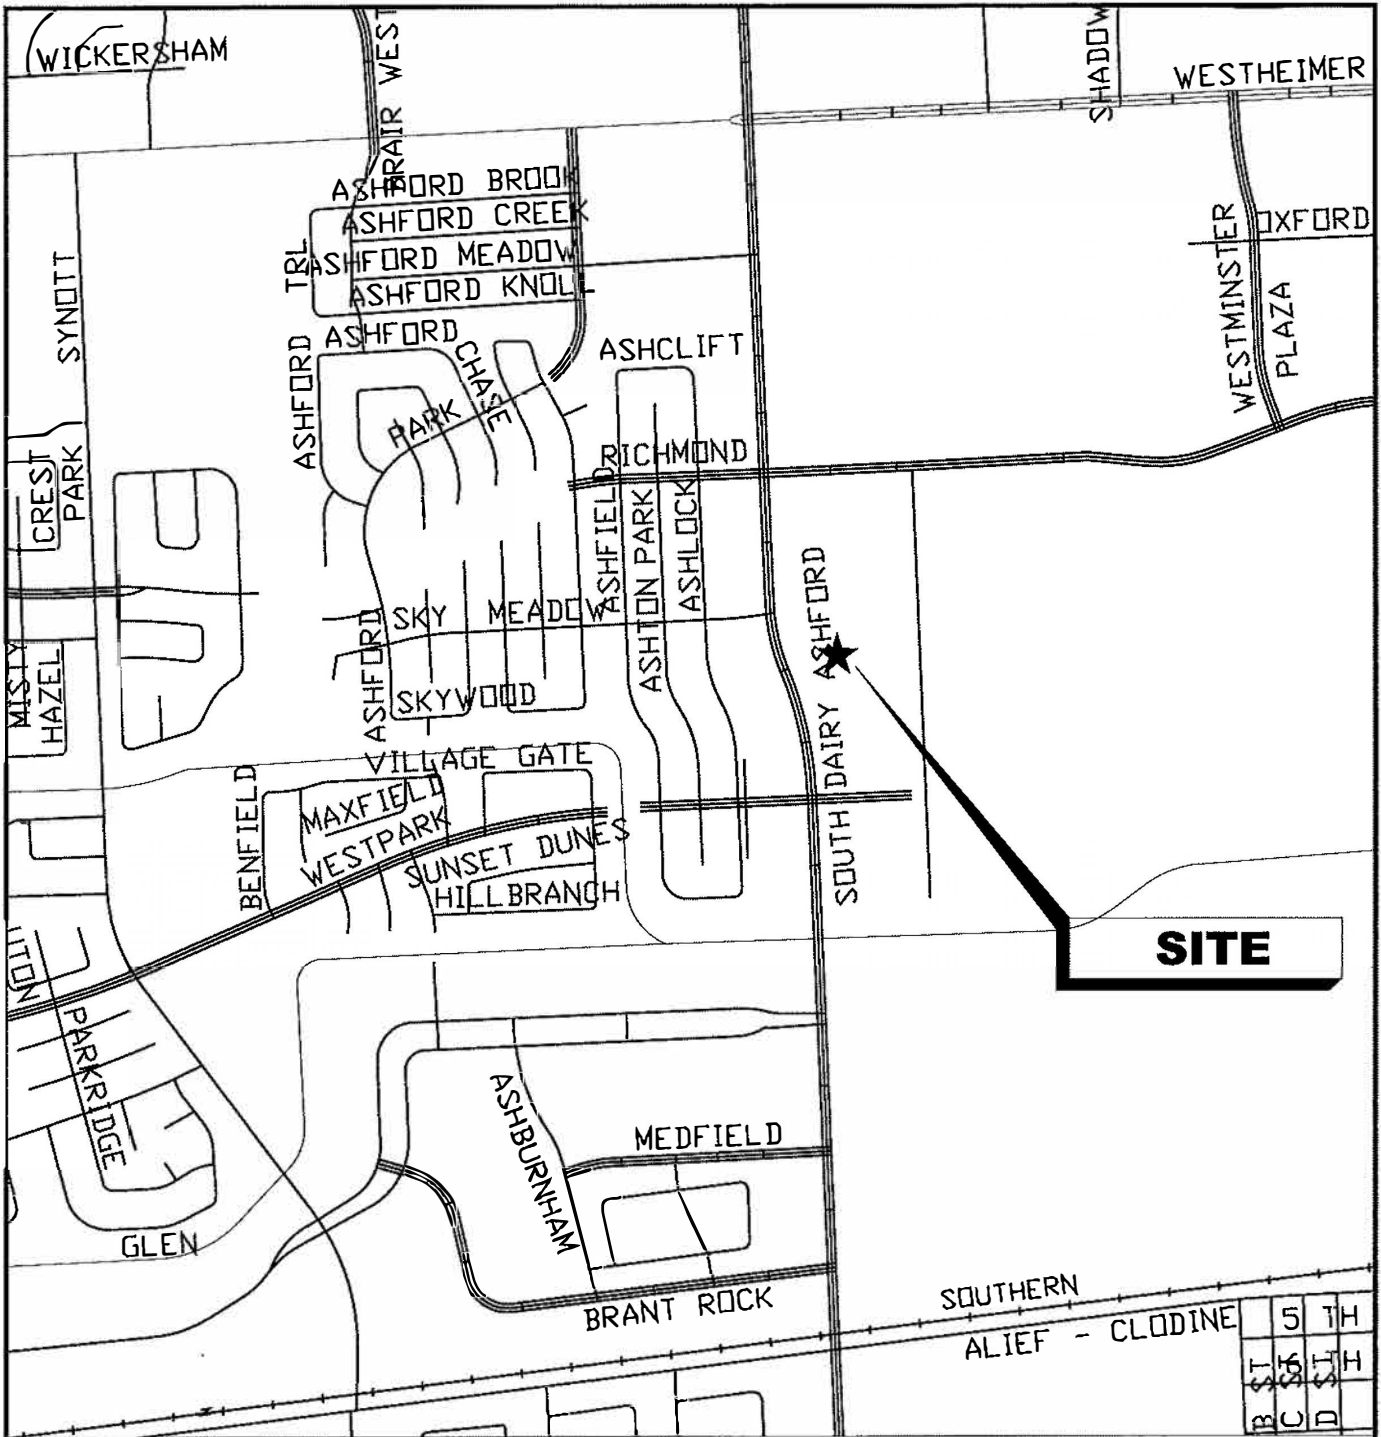

**CITY OF HOUSTON
HARRIS COUNTY, TEXAS**

**HPD WESTSIDE COMMAND POWER SYSTEM UPGRADE
3203 S. DAIRY ASHFORD RD. HOUSTON, TX 77082**

COUNCIL DISTRICT "F"

KEYMAP No. 488Z

**HPD WESTSIDE COMMAND POWER SYSTEM UPGRADE
3203 S. DAIRY ASHFORD RD. HOUSTON, TX 77082**

COUNCIL DISTRICT "F"

KEYMAP No. 488Z