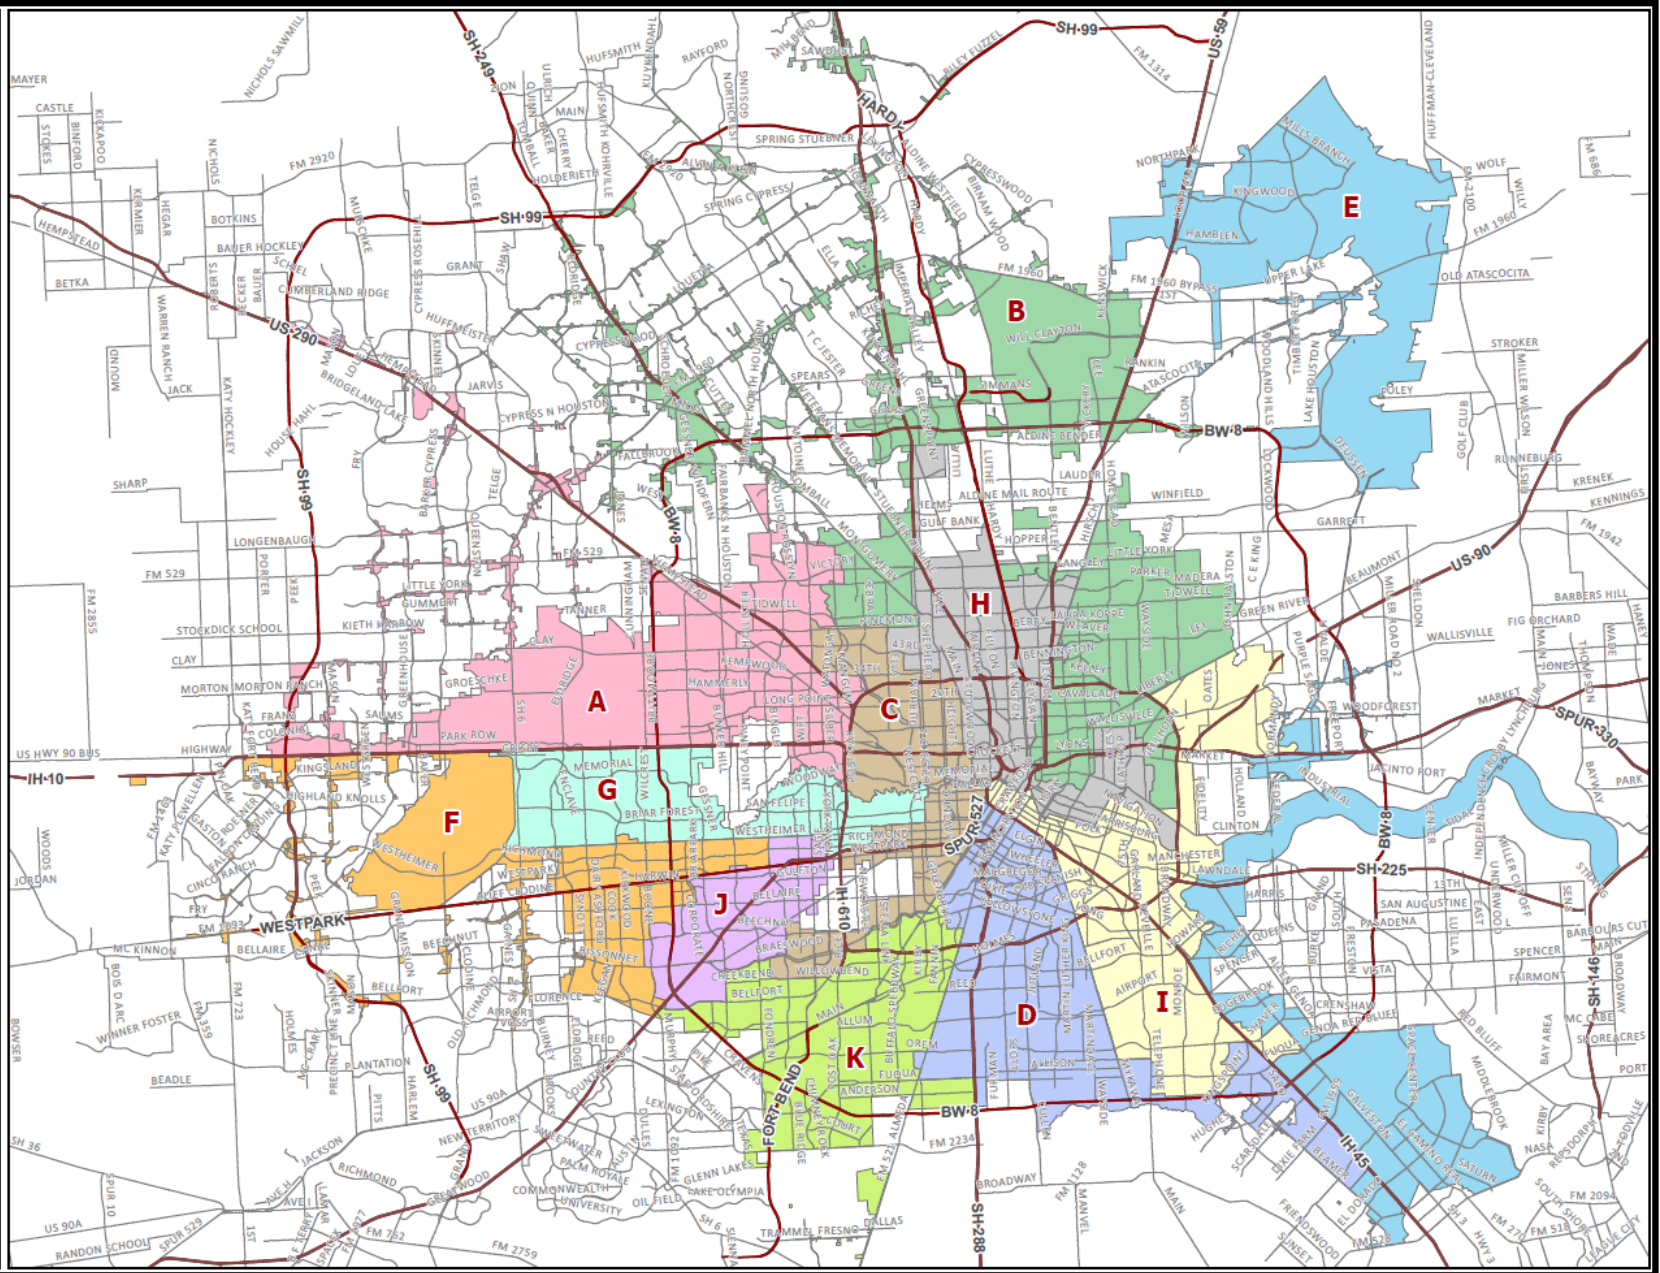

City of Houston Council Districts

District

- A - Amy Peck
- B - Tarsha Jackson
- C - Abbie Kamin
- D - Carolyn Evans-Shabazz
- E - Fred Flickinger
- F - Tiffany D. Thomas
- G - Mary Nan Huffman
- H - Mario Castillo Jr.
- I - Joaquin Martinez
- J - Edward Pollard
- K - Martha Castex-Tatum

At Large Position 1: Julian Ramirez
At Large Position 2: Willie Davis
At Large Position 3: Twila Carter
At Large Position 4: Letitia Plummer
At Large Position 5: Sallie Alcorn

Source: COHGIS Database
Date: January 2024
Reference: pj26286

PLANNING & DEVELOPMENT DEPARTMENT

Sanitary Sewer Cleaning and Television Inspection in Support of Rehabilitation

WBS No. R-000266-0389-4

File No. 4277-139