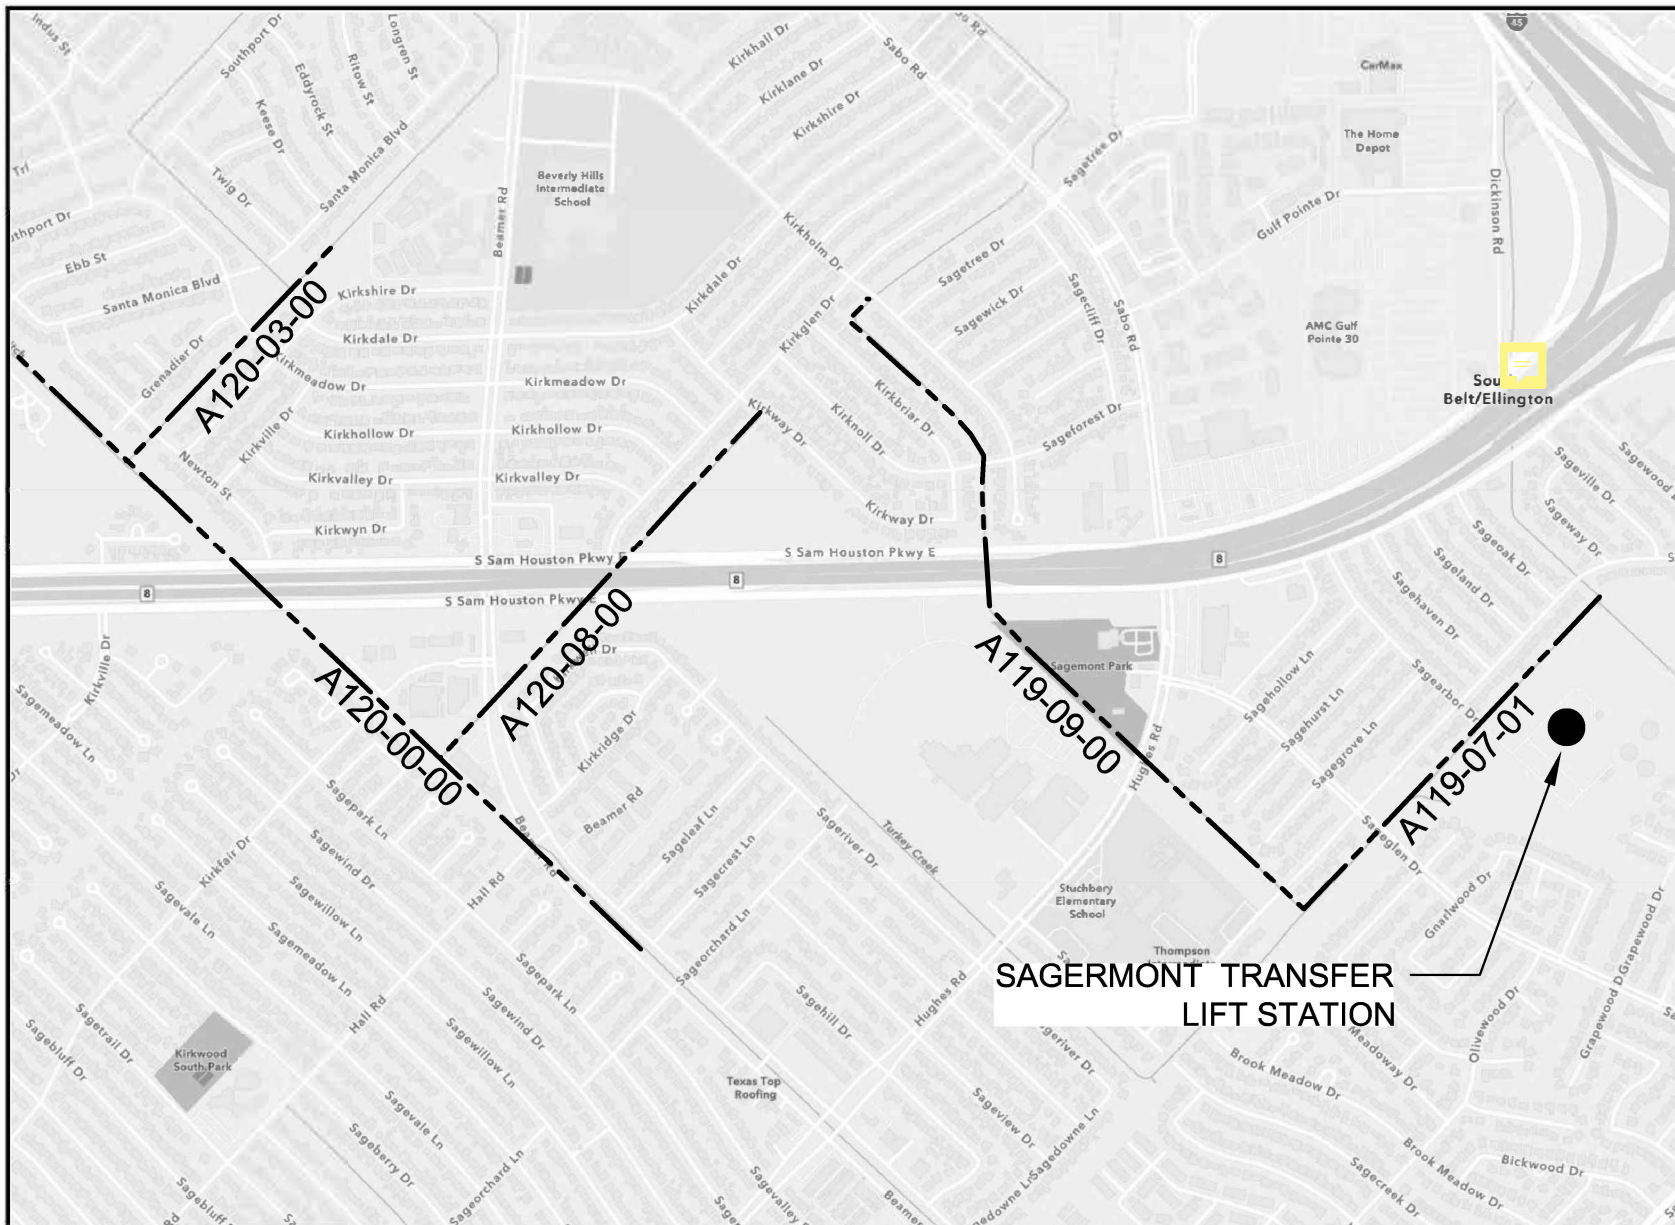

N

 SCALE: N.T.S.

SAGEMONT WWTP IMPROVEMENTS
 11700 Sagarbor Dr, Houston TX 77089
 (SAGEMONT TRANSFER LIFT STATION)
 WBS NO. R-000265-0106-4

N

 SCALE: N.T.S.

SAGEMONT WWTP IMPROVEMENTS
 11700 Sagemont Dr, Houston TX 77089
 (SAGEMONT TRANSFER LIFT STATION)
 WBS NO. R-000265-0106-4