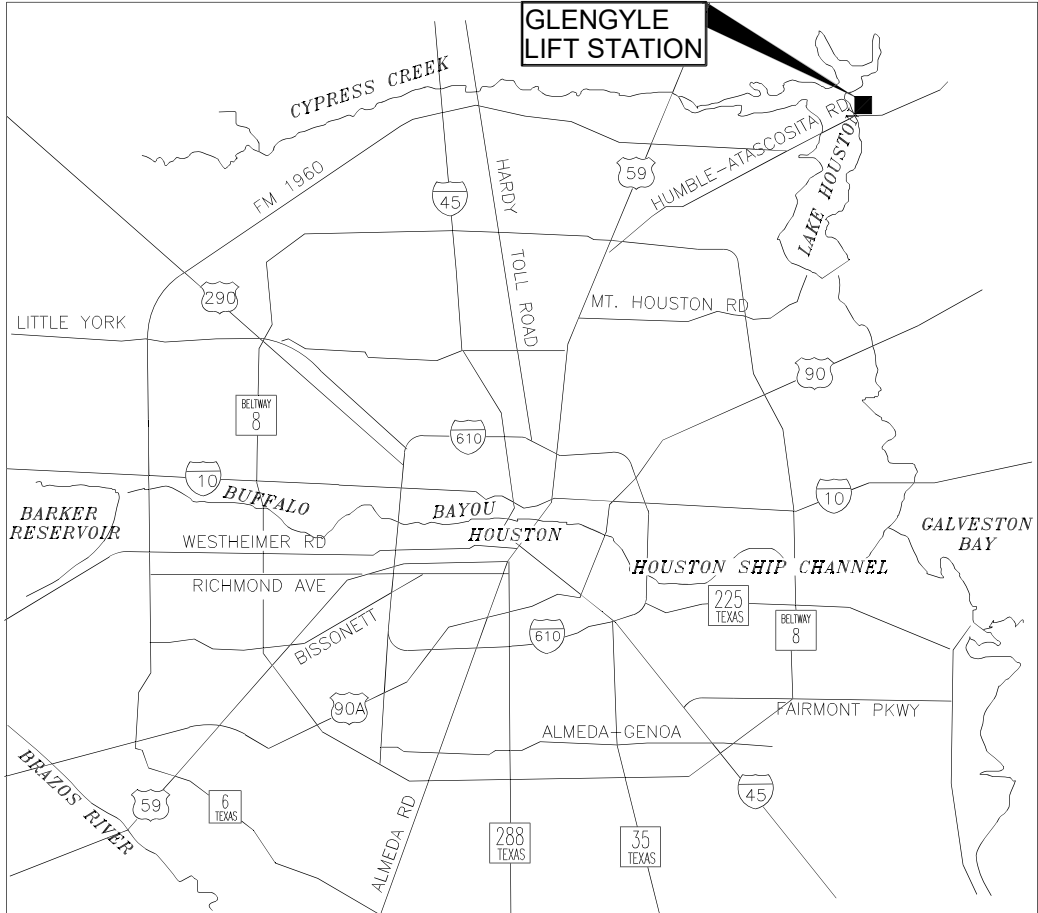

KEY MAP NO. 533U
GIMS MAP NO. 5453A

GLENGYLE LIFT STATION VICINITY MAP

LOCATION MAP

24017 GLENGYLE COURT DISTRICT E