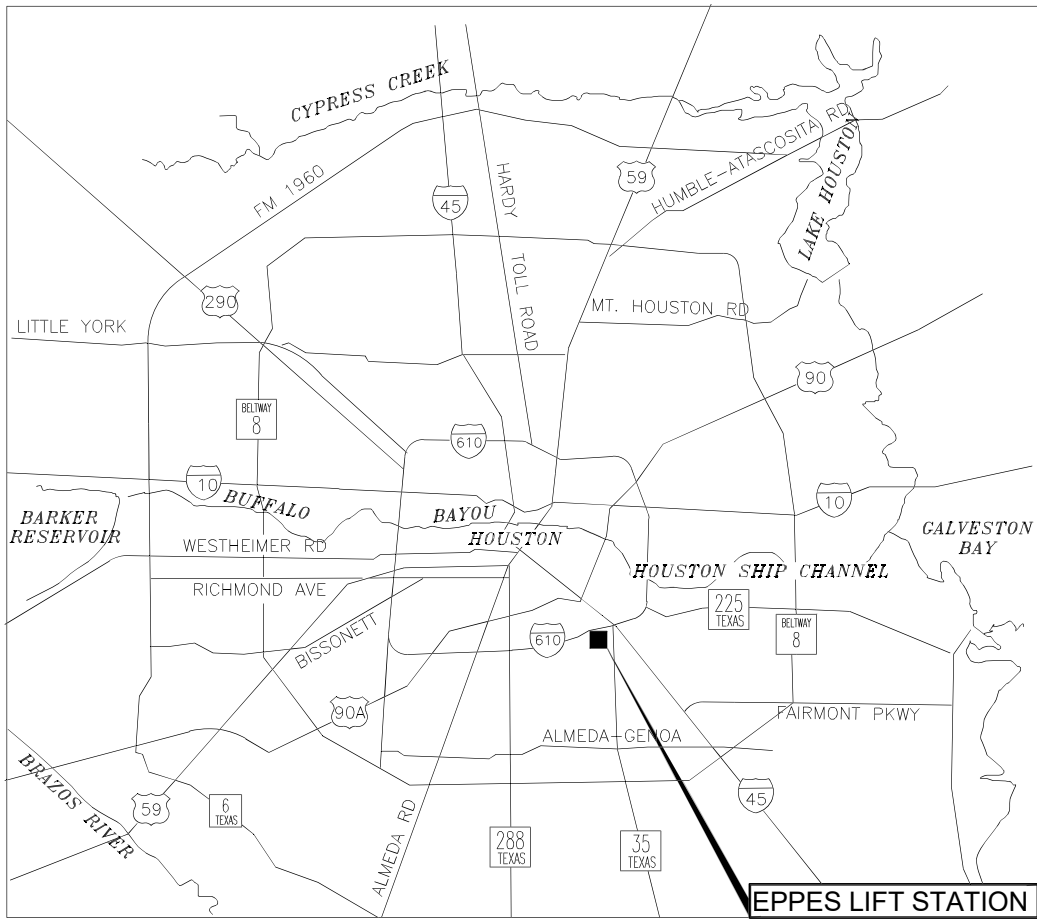

LOCATION MAP

KEY MAP NO. 533G
GIMS MAP NO. 5355B

MACGREGOR WAY #2 3030 NORTH MACGREGOR WAY LIFT STATION VICINITY MAP
LIFT STATION RENEWAL/REPLACEMENT: MACGREGOR WAY #2, EPPES,
KELLOGG, SCOTT #2, GLENGYLE AND WCID #73 LIFT STATIONS
WBS NO. R-000267-0129-4

LOCATION MAP

**KEY MAP NO. 534R
GIMS MAP NO. 5554B**

**EPPES LIFT STATION 6949 EPPES STREET DISTRICT I VICINITY MAP
LIFT STATION RENEWAL/REPLACEMENT: MACGREGOR WAY #2, EPPES,
KELLOGG, SCOTT #2, GLENGYLE AND WCID #73 LIFT STATIONS
WBS NO. R-000267-0129-4**

LOCATION MAP

**KEY MAP NO. 535A
GIMS MAP NO. 5656C**

502 KELLOGG STREET, DISTRICT I

**LIFT STATION RENEWAL/REPLACEMENT: MACGREGOR WAY #2, EPPES,
KELLOGG, SCOTT #2, GLENGYLE AND WCID #73 LIFT STATIONS
WBS NO. R-000267-0129-4**

VICINITY MAP

LOCATION MAP

8123 - 1/2 SCOTT STREET DISTRICT D

LIFT STATION RENEWAL/REPLACEMENT: MACGREGOR WAY #2, EPPES, KELLOGG, SCOTT #2, GLENGYLE AND WCID #73 LIFT STATIONS
WBS NO. R-000267-0129-4

KEY MAP NO. 533U
GIMS MAP NO. 5453A