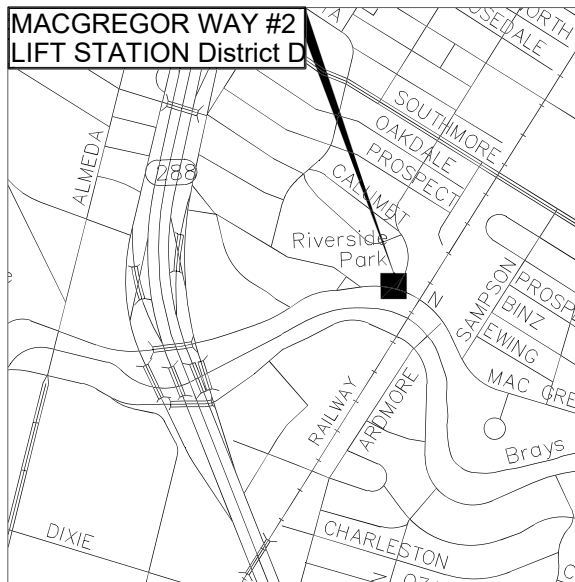

LOCATION MAP

KEY MAP NO. 533G
GIMS MAP NO. 5355B

MACGREGOR WAY #2 3030 NORTH MACGREGOR WAY LIFT STATION VICINITY MAP
LIFT STATION RENEWAL/REPLACEMENT: MACGREGOR WAY #2, EPPES,
KELLOGG, SCOTT #2, GLENGYLE AND WCID #73 LIFT STATIONS
WBS NO. R-000267-0129-4

LOCATION MAP

**KEY MAP NO. 534R
GIMS MAP NO. 5554B**

**EPPES LIFT STATION 6949 EPPES STREET DISTRICT I VICINITY MAP
LIFT STATION RENEWAL/REPLACEMENT: MACGREGOR WAY #2, EPPES,
KELLOGG, SCOTT #2, GLENGYLE AND WCID #73 LIFT STATIONS
WBS NO. R-000267-0129-4**

LOCATION MAP

**KEY MAP NO. 535A
GIMS MAP NO. 5656C**

502 KELLOGG STREET, DISTRICT I

**LIFT STATION RENEWAL/REPLACEMENT: MACGREGOR WAY #2, EPPES,
KELLOGG, SCOTT #2, GLENGYLE AND WCID #73 LIFT STATIONS
WBS NO. R-000267-0129-4**

VICINITY MAP

LOCATION MAP

8123 - 1/2 SCOTT STREET DISTRICT D

LIFT STATION RENEWAL/REPLACEMENT: MACGREGOR WAY #2, EPPES, KELLOGG, SCOTT #2, GLENGYLE AND WCID #73 LIFT STATIONS
WBS NO. R-000267-0129-4

KEY MAP NO. 533U
GIMS MAP NO. 5453A