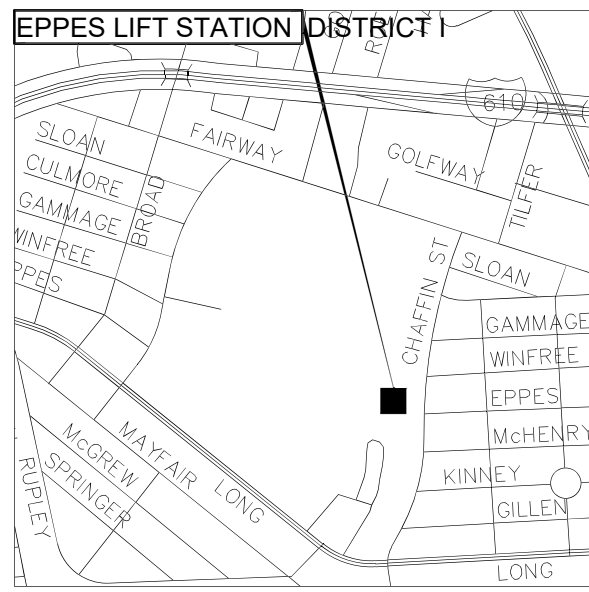

LOCATION MAP

KEY MAP NO. 533G
GIMS MAP NO. 5355B

MACGREGOR WAY #2 3030 NORTH MACGREGOR WAY LIFT STATION VICINITY MAP
LIFT STATION RENEWAL/REPLACEMENT: MACGREGOR WAY #2, EPPES,
KELLOGG, SCOTT #2, GLENGYLE AND WCID #73 LIFT STATIONS
WBS NO. R-000267-0129-4

LOCATION MAP

**KEY MAP NO. 534R
GIMS MAP NO. 5554B**

**EPPES LIFT STATION 6949 EPPES STREET DISTRICT I VICINITY MAP
LIFT STATION RENEWAL/REPLACEMENT: MACGREGOR WAY #2, EPPES,
KELLOGG, SCOTT #2, GLENGYLE AND WCID #73 LIFT STATIONS
WBS NO. R-000267-0129-4**

LOCATION MAP

**KEY MAP NO. 535A
GIMS MAP NO. 5656C**

502 KELLOGG STREET, DISTRICT I

**LIFT STATION RENEWAL/REPLACEMENT: MACGREGOR WAY #2, EPPES,
KELLOGG, SCOTT #2, GLENGYLE AND WCID #73 LIFT STATIONS
WBS NO. R-000267-0129-4**

VICINITY MAP

LOCATION MAP

8123 - 1/2 SCOTT STREET DISTRICT D

LIFT STATION RENEWAL/REPLACEMENT: MACGREGOR WAY #2, EPPES, KELLOGG, SCOTT #2, GLENGYLE AND WCID #73 LIFT STATIONS
WBS NO. R-000267-0129-4

KEY MAP NO. 533U
GIMS MAP NO. 5453A