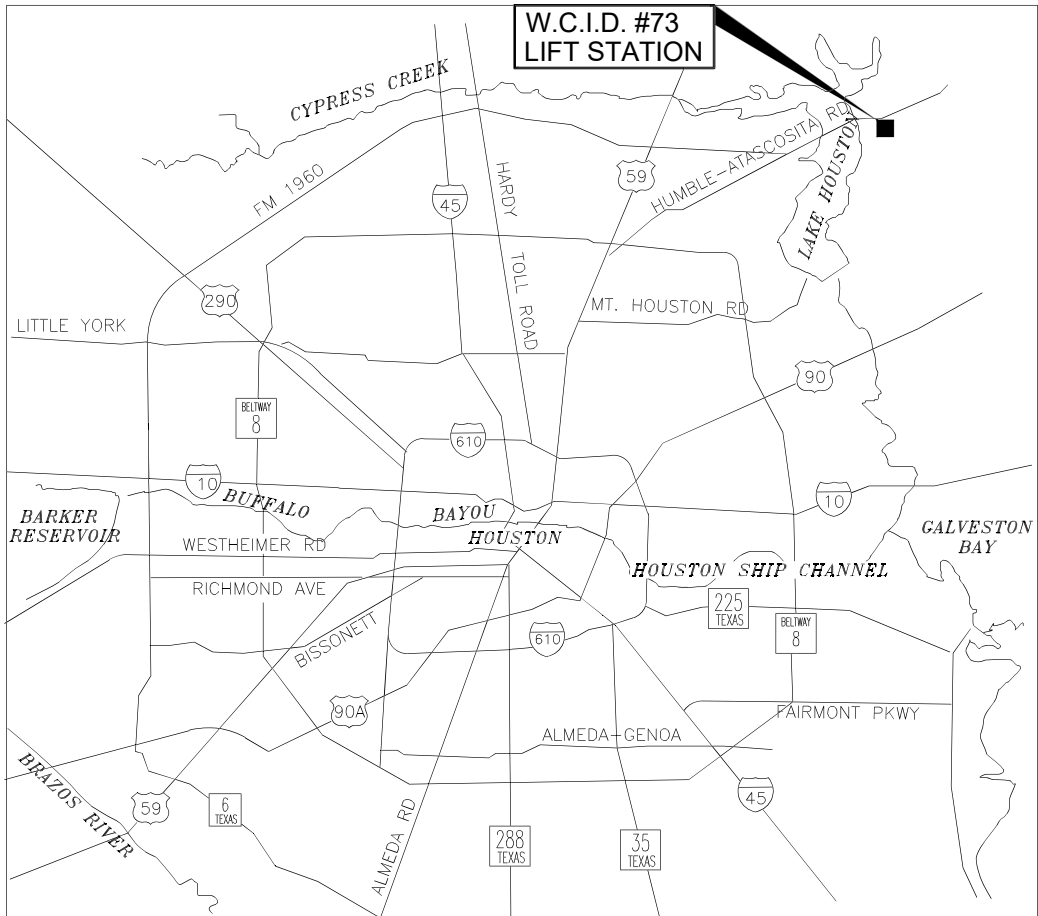

LOCATION MAP

KEY MAP NO. 533G
GIMS MAP NO. 5355B

MACGREGOR WAY #2 3030 NORTH MACGREGOR WAY LIFT STATION VICINITY MAP
LIFT STATION RENEWAL/REPLACEMENT: MACGREGOR WAY #2, EPPES,
KELLOGG, SCOTT #2, GLENGYLE AND WCID #73 LIFT STATIONS
WBS NO. R-000267-0129-4

LOCATION MAP

**KEY MAP NO. 534R
GIMS MAP NO. 5554B**

**EPPES LIFT STATION 6949 EPPES STREET DISTRICT I VICINITY MAP
LIFT STATION RENEWAL/REPLACEMENT: MACGREGOR WAY #2, EPPES,
KELLOGG, SCOTT #2, GLENGYLE AND WCID #73 LIFT STATIONS
WBS NO. R-000267-0129-4**

GLENGYLE LIFT STATION VICINITY MAP

LOCATION MAP

24017 GLENGYLE COURT DISTRICT E

LIFT STATION RENEWAL/REPLACEMENT: MACGREGOR WAY #2, EPPES,
KELLOGG, SCOTT #2, GLENGYLE AND WCID #73 LIFT STATIONS
WBS NO. R-000267-0129-4

KEY MAP NO. 338Q
 GIMS MAP NO. 5968B
W.C.I.D #73 LIFT STATION VICINITY MAP

LOCATION MAP

11510 FM 1960 ROAD EAST DISTRICT E

**LIFT STATION RENEWAL/REPLACEMENT: MACGREGOR WAY #2, EPPES, KELLOGG, SCOTT #2, GLENGYLE AND WCID #73 LIFT STATIONS
 WBS NO. R-000267-0129-4**