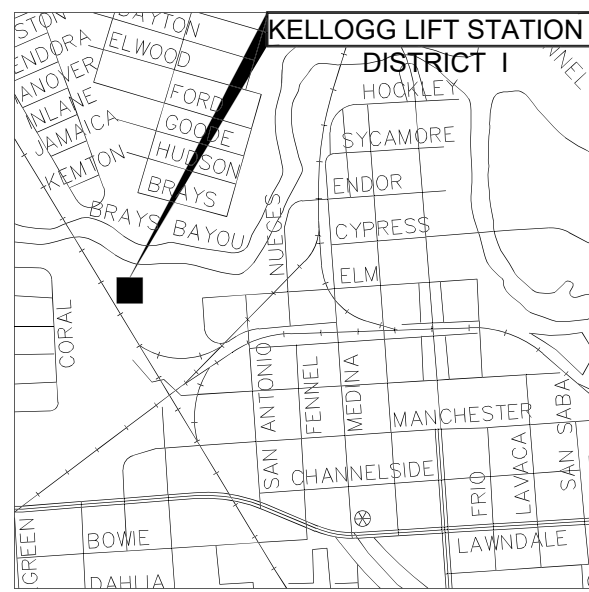

LOCATION MAP

KEY MAP NO. 533G
GIMS MAP NO. 5355B

MACGREGOR WAY #2 3030 NORTH MACGREGOR WAY LIFT STATION VICINITY MAP
LIFT STATION RENEWAL/REPLACEMENT: MACGREGOR WAY #2, EPPES,
KELLOGG, SCOTT #2, GLENGYLE AND WCID #73 LIFT STATIONS
WBS NO. R-000267-0129-4

LOCATION MAP

**KEY MAP NO. 534R
GIMS MAP NO. 5554B**

**EPPES LIFT STATION 6949 EPPES STREET DISTRICT I VICINITY MAP
LIFT STATION RENEWAL/REPLACEMENT: MACGREGOR WAY #2, EPPES,
KELLOGG, SCOTT #2, GLENGYLE AND WCID #73 LIFT STATIONS
WBS NO. R-000267-0129-4**

LOCATION MAP

**KEY MAP NO. 535A
GIMS MAP NO. 5656C**

502 KELLOGG STREET, DISTRICT I

**LIFT STATION RENEWAL/REPLACEMENT: MACGREGOR WAY #2, EPPES,
KELLOGG, SCOTT #2, GLENGYLE AND WCID #73 LIFT STATIONS
WBS NO. R-000267-0129-4**

VICINITY MAP

LOCATION MAP

8123 - 1/2 SCOTT STREET DISTRICT D

LIFT STATION RENEWAL/REPLACEMENT: MACGREGOR WAY #2, EPPES, KELLOGG, SCOTT #2, GLENGYLE AND WCID #73 LIFT STATIONS
WBS NO. R-000267-0129-4

KEY MAP NO. 533U
GIMS MAP NO. 5453A