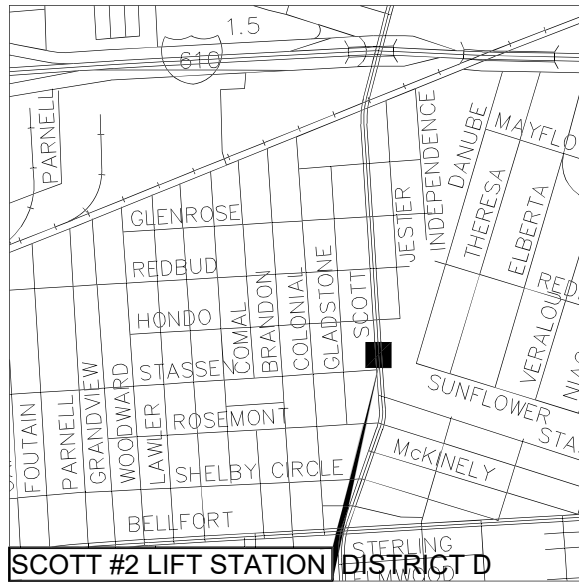

LOCATION MAP

KEY MAP NO. 533G
GIMS MAP NO. 5355B

MACGREGOR WAY #2 3030 NORTH MACGREGOR WAY LIFT STATION VICINITY MAP
LIFT STATION RENEWAL/REPLACEMENT: MACGREGOR WAY #2, EPPES,
KELLOGG, SCOTT #2, GLENGYLE AND WCID #73 LIFT STATIONS
WBS NO. R-000267-0129-4

LOCATION MAP

**KEY MAP NO. 534R
GIMS MAP NO. 5554B**

**EPPES LIFT STATION 6949 EPPES STREET DISTRICT I VICINITY MAP
LIFT STATION RENEWAL/REPLACEMENT: MACGREGOR WAY #2, EPPES,
KELLOGG, SCOTT #2, GLENGYLE AND WCID #73 LIFT STATIONS
WBS NO. R-000267-0129-4**

LOCATION MAP

**KEY MAP NO. 535A
GIMS MAP NO. 5656C**

502 KELLOGG STREET, DISTRICT I

**LIFT STATION RENEWAL/REPLACEMENT: MACGREGOR WAY #2, EPPES,
KELLOGG, SCOTT #2, GLENGYLE AND WCID #73 LIFT STATIONS
WBS NO. R-000267-0129-4**

VICINITY MAP

LOCATION MAP

8123 - 1/2 SCOTT STREET DISTRICT D

LIFT STATION RENEWAL/REPLACEMENT: MACGREGOR WAY #2, EPPES, KELLOGG, SCOTT #2, GLENGYLE AND WCID #73 LIFT STATIONS
WBS NO. R-000267-0129-4

KEY MAP NO. 533U
GIMS MAP NO. 5453A