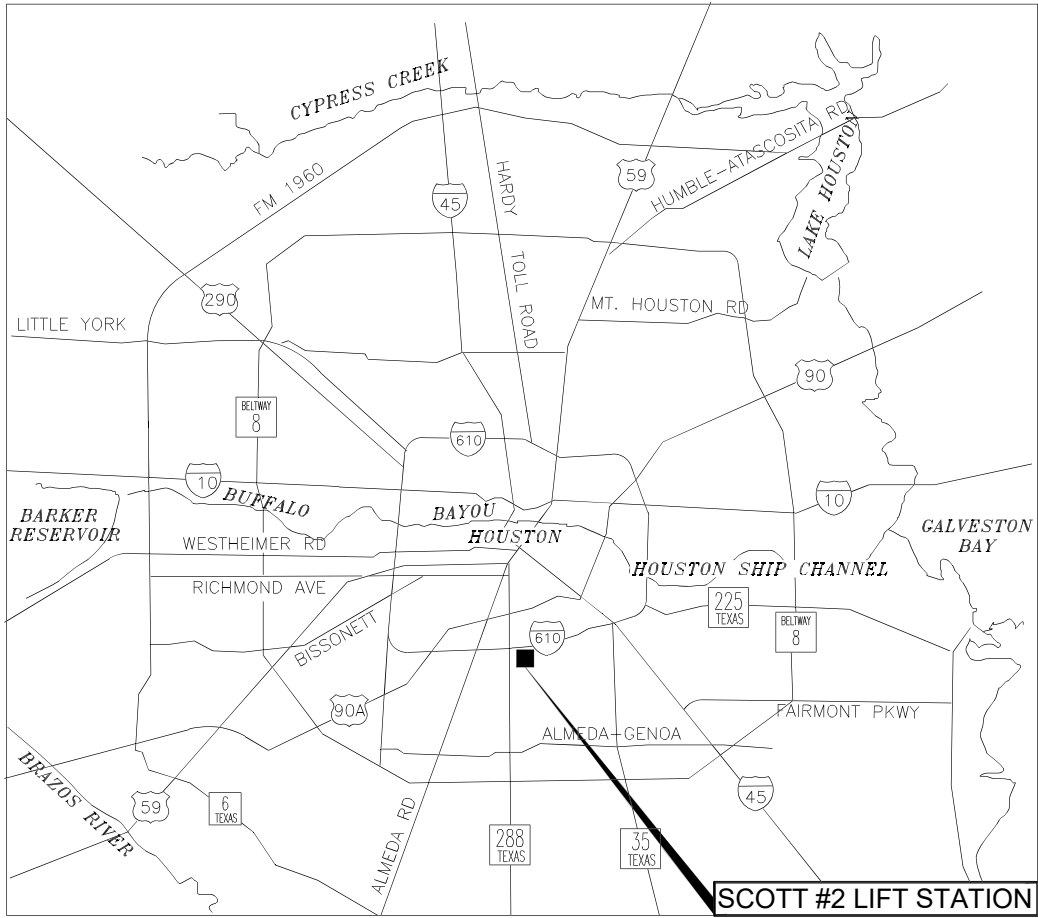

LOCATION MAP

KEY MAP NO. 533G
GIMS MAP NO. 5355B

MACGREGOR WAY #2 3030 NORTH MACGREGOR WAY LIFT STATION VICINITY MAP
LIFT STATION RENEWAL/REPLACEMENT: MACGREGOR WAY #2, EPPES,
KELLOGG, SCOTT #2, GLENGYLE AND WCID #73 LIFT STATIONS
WBS NO. R-000267-0129-4

LOCATION MAP

**KEY MAP NO. 534R
GIMS MAP NO. 5554B**

**EPPES LIFT STATION 6949 EPPES STREET DISTRICT I VICINITY MAP
LIFT STATION RENEWAL/REPLACEMENT: MACGREGOR WAY #2, EPPES,
KELLOGG, SCOTT #2, GLENGYLE AND WCID #73 LIFT STATIONS
WBS NO. R-000267-0129-4**

LOCATION MAP

**KEY MAP NO. 535A
GIMS MAP NO. 5656C**

502 KELLOGG STREET, DISTRICT I

**LIFT STATION RENEWAL/REPLACEMENT: MACGREGOR WAY #2, EPPES,
KELLOGG, SCOTT #2, GLENGYLE AND WCID #73 LIFT STATIONS
WBS NO. R-000267-0129-4**

VICINITY MAP

LOCATION MAP

8123 - 1/2 SCOTT STREET DISTRICT D

LIFT STATION RENEWAL/REPLACEMENT: MACGREGOR WAY #2, EPPES, KELLOGG, SCOTT #2, GLENGYLE AND WCID #73 LIFT STATIONS
WBS NO. R-000267-0129-4

KEY MAP NO. 533U
GIMS MAP NO. 5453A