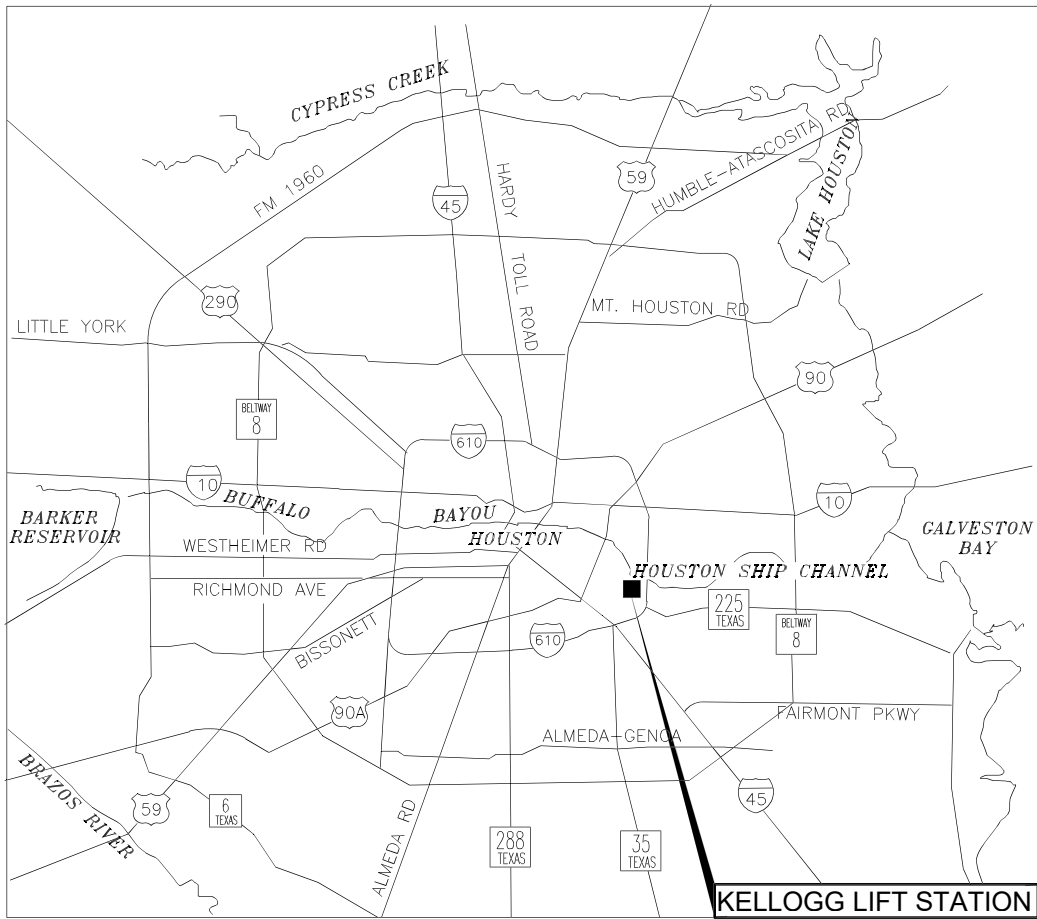

LOCATION MAP

KEY MAP NO. 533G
GIMS MAP NO. 5355B

MACGREGOR WAY #2 3030 NORTH MACGREGOR WAY LIFT STATION VICINITY MAP
LIFT STATION RENEWAL/REPLACEMENT: MACGREGOR WAY #2, EPPES,
KELLOGG, SCOTT #2, GLENGYLE AND WCID #73 LIFT STATIONS
WBS NO. R-000267-0129-4

LOCATION MAP

**KEY MAP NO. 534R
GIMS MAP NO. 5554B**

**EPPES LIFT STATION 6949 EPPES STREET DISTRICT I VICINITY MAP
LIFT STATION RENEWAL/REPLACEMENT: MACGREGOR WAY #2, EPPES,
KELLOGG, SCOTT #2, GLENGYLE AND WCID #73 LIFT STATIONS
WBS NO. R-000267-0129-4**

LOCATION MAP

**KEY MAP NO. 535A
GIMS MAP NO. 5656C**

502 KELLOGG STREET, DISTRICT I

**LIFT STATION RENEWAL/REPLACEMENT: MACGREGOR WAY #2, EPPES,
KELLOGG, SCOTT #2, GLENGYLE AND WCID #73 LIFT STATIONS
WBS NO. R-000267-0129-4**

VICINITY MAP

LOCATION MAP

8123 - 1/2 SCOTT STREET DISTRICT D

LIFT STATION RENEWAL/REPLACEMENT: MACGREGOR WAY #2, EPPES, KELLOGG, SCOTT #2, GLENGYLE AND WCID #73 LIFT STATIONS
WBS NO. R-000267-0129-4

KEY MAP NO. 533U
GIMS MAP NO. 5453A