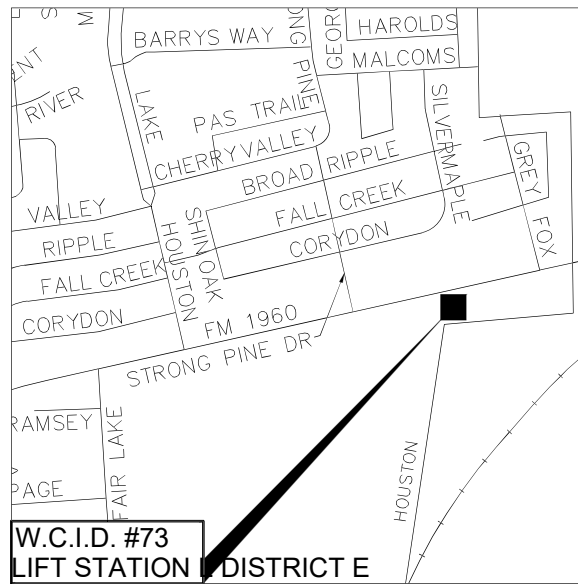

LOCATION MAP

KEY MAP NO. 533G
GIMS MAP NO. 5355B

MACGREGOR WAY #2 3030 NORTH MACGREGOR WAY LIFT STATION VICINITY MAP
LIFT STATION RENEWAL/REPLACEMENT: MACGREGOR WAY #2, EPPES,
KELLOGG, SCOTT #2, GLENGYLE AND WCID #73 LIFT STATIONS
WBS NO. R-000267-0129-4

VICINITY MAP

LOCATION MAP

8123 - 1/2 SCOTT STREET DISTRICT D

LIFT STATION RENEWAL/REPLACEMENT: MACGREGOR WAY #2, EPPES, KELLOGG, SCOTT #2, GLENGYLE AND WCID #73 LIFT STATIONS
WBS NO. R-000267-0129-4

KEY MAP NO. 533U
GIMS MAP NO. 5453A

GLENGYLE LIFT STATION VICINITY MAP

LOCATION MAP

24017 GLENGYLE COURT DISTRICT E

LIFT STATION RENEWAL/REPLACEMENT: MACGREGOR WAY #2, EPPES,
KELLOGG, SCOTT #2, GLENGYLE AND WCID #73 LIFT STATIONS
WBS NO. R-000267-0129-4

KEY MAP NO. 338Q
 GIMS MAP NO. 5968B
W.C.I.D #73 LIFT STATION VICINITY MAP

LOCATION MAP

11510 FM 1960 ROAD EAST DISTRICT E

**LIFT STATION RENEWAL/REPLACEMENT: MACGREGOR WAY #2, EPPES, KELLOGG, SCOTT #2, GLENGYLE AND WCID #73 LIFT STATIONS
 WBS NO. R-000267-0129-4**