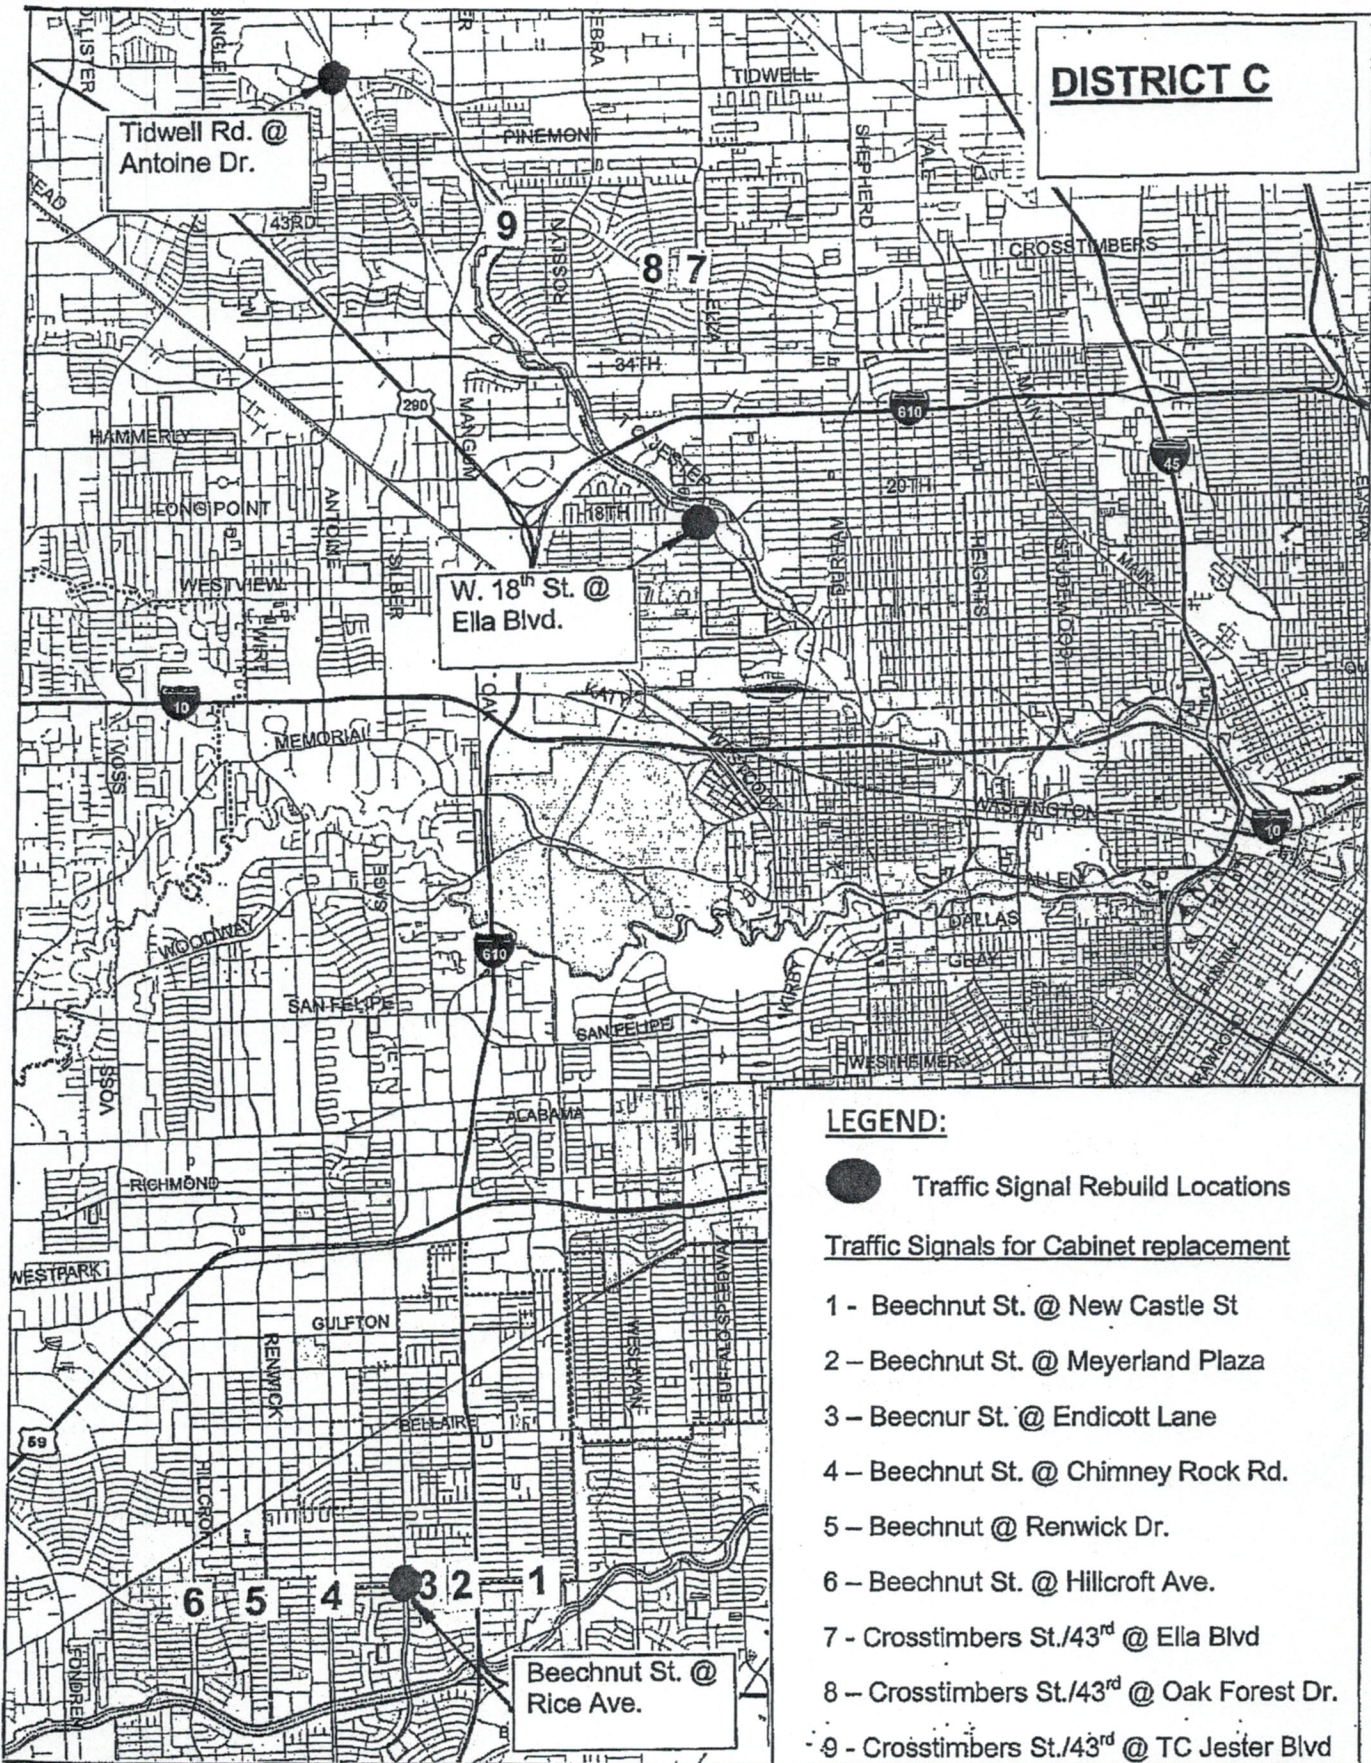

DISTRICT C

LEGEND:

- Traffic Signal Rebuild Locations
- Traffic Signals for Cabinet replacement
- 1 - Beechnut St. @ New Castle St
- 2 - Beechnut St. @ Meyerland Plaza
- 3 - Beechnut St. @ Endicott Lane
- 4 - Beechnut St. @ Chimney Rock Rd.
- 5 - Beechnut @ Renwick Dr.
- 6 - Beechnut St. @ Hillcroft Ave.
- 7 - Crosstimbers St./43rd @ Ella Blvd
- 8 - Crosstimbers St./43rd @ Oak Forest Dr.
- 9 - Crosstimbers St./43rd @ TC Jester Blvd