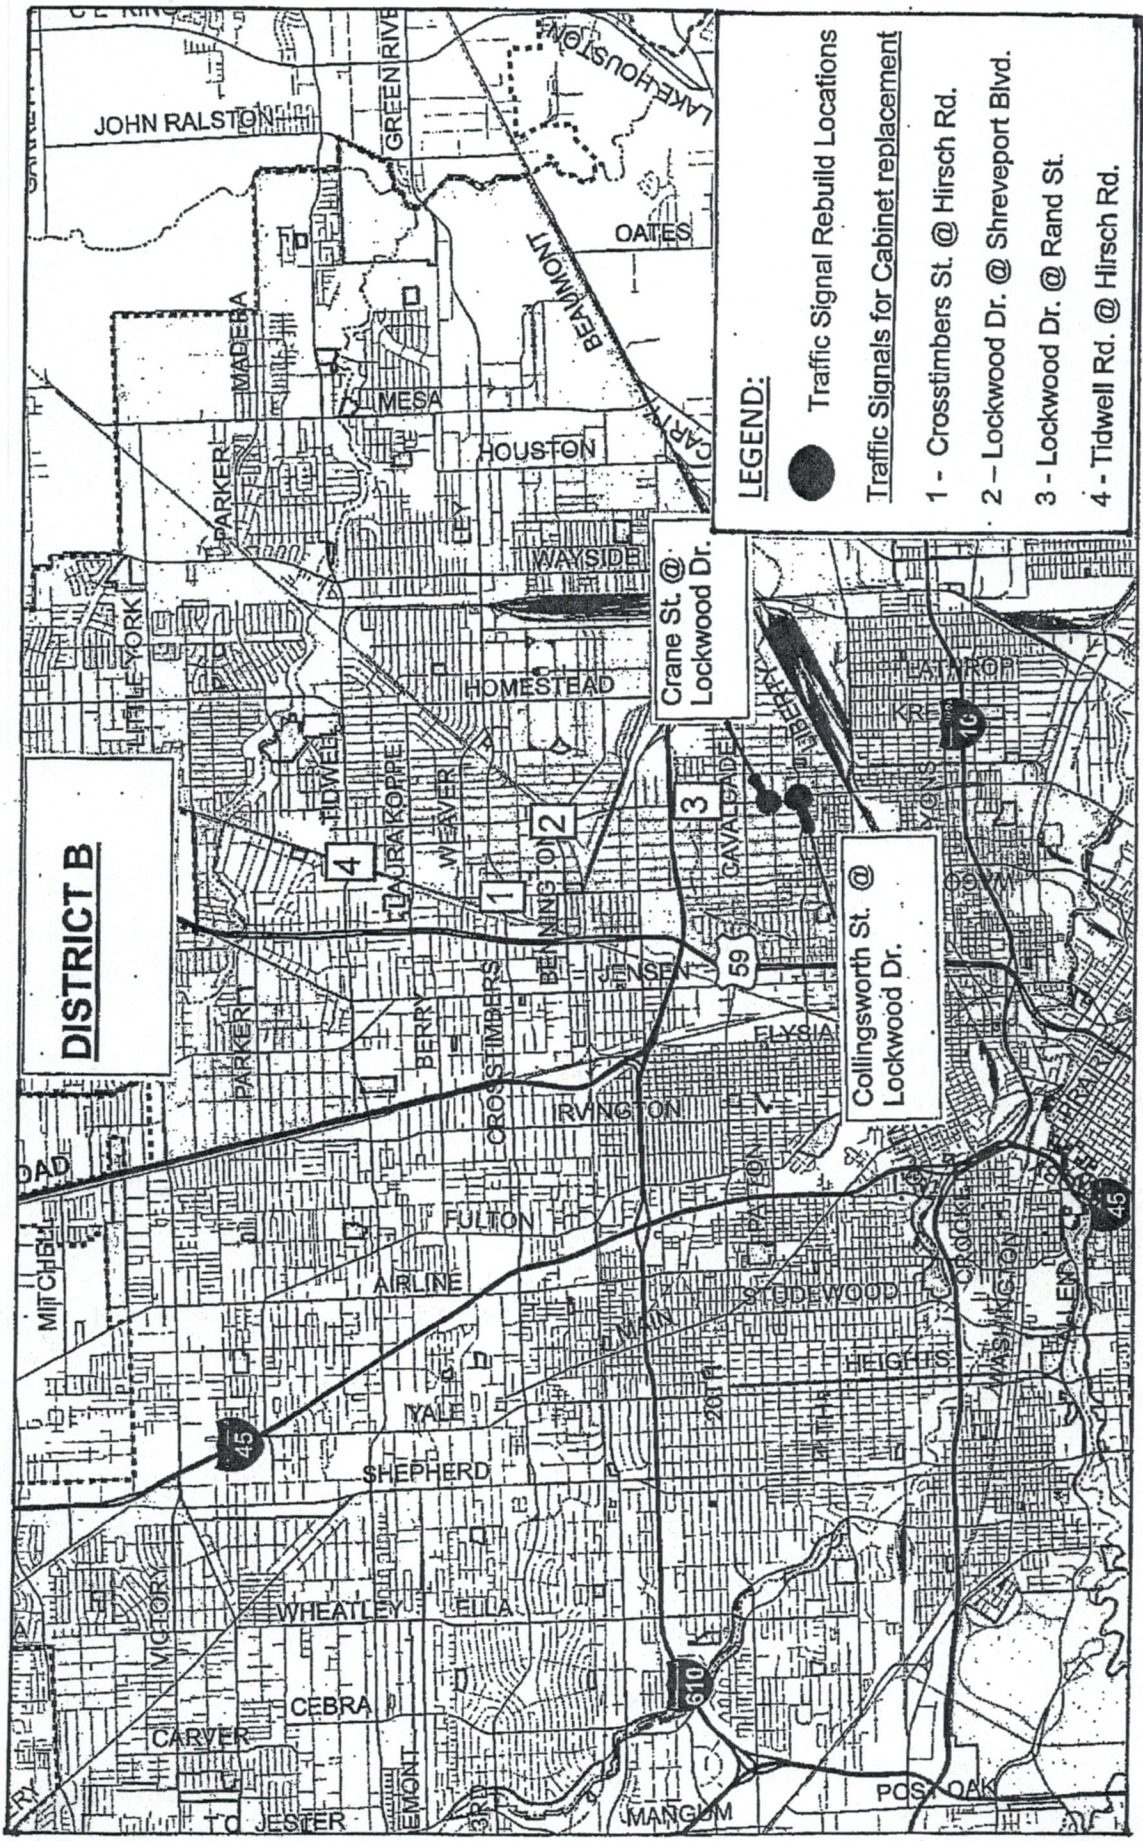

DISTRICT A

Bingle Rd. @
Little York Rd.

Bingle Rd. @
Kempwood Dr.

Bingle Rd. @
Hammerly Blvd.

W. 18th St. @
Mangum Rd.

LEGEND:

- Traffic Signal Rebuild Locations
- Traffic Signals for Cabinet replacement

1 - 43rd St. @ Bingle Rd.

DISTRICT B

LEGEND:

- Traffic Signal Rebuild Locations
- ▭ Traffic Signals for Cabinet replacement
- 1 - Crosstimbers St. @ Hirsch Rd.
- 2 - Lockwood Dr. @ Shreveport Blvd.
- 3 - Lockwood Dr. @ Rand St.
- 4 - Tidwell Rd. @ Hirsch Rd.

Crane St. @
Lockwood Dr.

Collingsworth St. @
Lockwood Dr.

Map labels include: JOHN RALSTON, GREEN RIVER, LAKEHOUSTON, OATES, BENMONT, CARTER, HOUSTON, WAYSIDE, HOMESTEAD, PARKER, MADERA, MESA, BEY, LEYKORP, TYRAKOPPE, WEAVER, BERRY, CROSSTIMBERS, BURNINGTON, JENSEN, RING ON, FULTON, AIRLINE, YALE, SHEPHERD, WHEATLY, GULLA, CARVER, CEBRA, MONT, JESTER, MANGUM, POS, OAK, HEIGHTS, WASHINGTON, ALLEN, DEWEE, CAVALLERIE, 59, 45, 610, 10.

DISTRICT I

LEGEND:

Traffic Signals for Cabinet Replacement
 1 - Lockwood Dr. @ Telephone Rd.

LEGEND:

Traffic Signals for Cabinet replacement

- 1 - Beechnut St. @ Bissonnet St.
- 2 - Beechnut St. @ Fondren Rd.
- 3 - Beechnut St. @ Brae Acres Rd.
- 4 - Beechnut St. @ Mary Bates Blvd.
- 5 - Beechnut St. @ Gessner Rd.
- 6 - Beechnut St. @ Jorine Dr.
- 7 - Beechnut St. @ Corporate Dr.
- 8 - Beechnut St. @ Club Creek Dr.