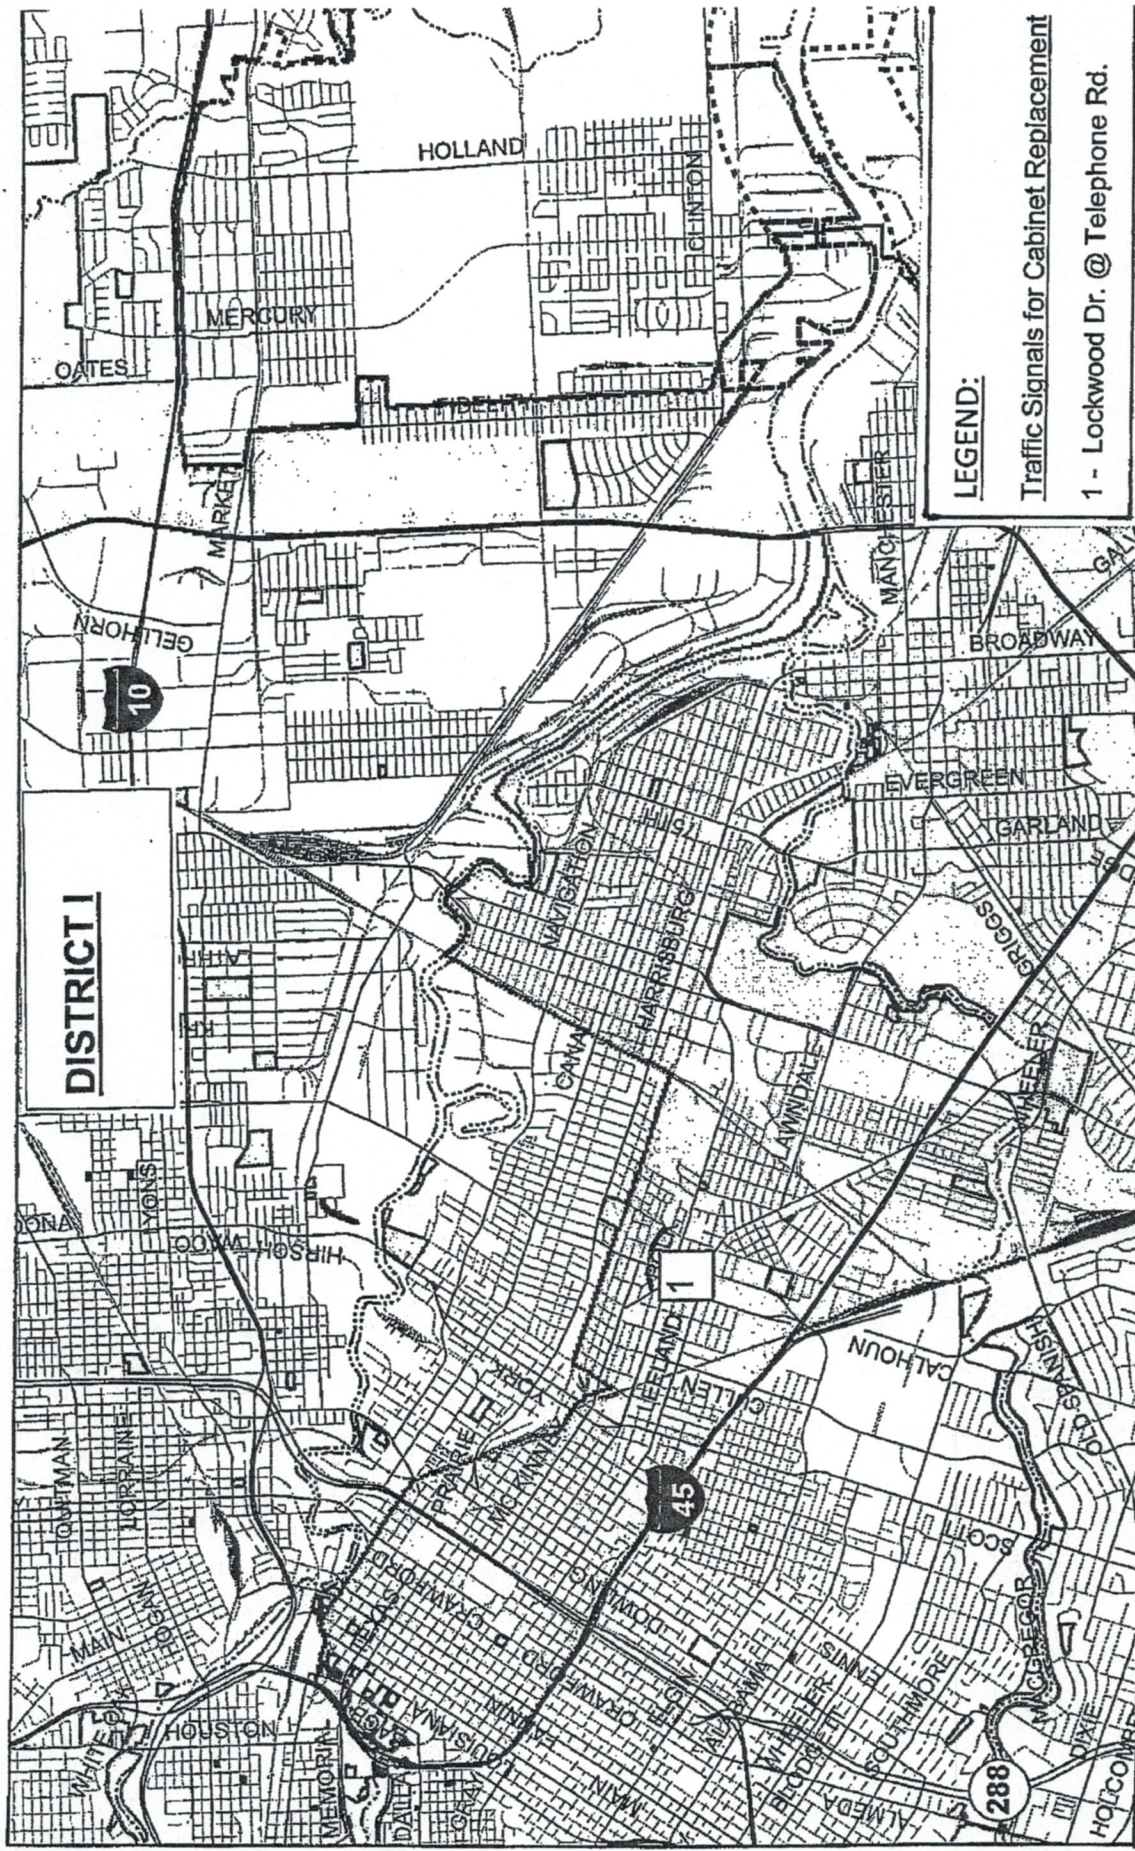

Crane St. @
Lockwood Dr.

Collingsworth St. @
Lockwood Dr.

Map labels include: JOHN RALSTON, GREEN RIVER, LAKEHOUSTON, OATES, BENMONT, CARTER, HOUSTON, WAYSIDE, HOMESTEAD, PARKER, MADERA, MESA, BEY, LEYKORP, TYRAKOPPE, WEAVER, BERRY, CROSSTIMBERS, BURNINGTON, JENSEN, RING ON, FULTON, AIRLINE, YALE, SHEPHERD, WHEATLY, GULLA, CARVER, CEBRA, MONT, JESTER, MANGUM, POS, OAK, HEIGHTS, WASHINGTON, ALLEN, DEWEE, CAVALLERIE, 59, 45, 610, 10.

DISTRICT C

LEGEND:

- Traffic Signal Rebuild Locations
- Traffic Signals for Cabinet replacement
- 1 - Beechnut St. @ New Castle St
- 2 - Beechnut St. @ Meyerland Plaza
- 3 - Beechnut St. @ Endicott Lane
- 4 - Beechnut St. @ Chimney Rock Rd.
- 5 - Beechnut @ Renwick Dr.
- 6 - Beechnut St. @ Hillcroft Ave.
- 7 - Crosstimbers St./43rd @ Ella Blvd
- 8 - Crosstimbers St./43rd @ Oak Forest Dr.
- 9 - Crosstimbers St./43rd @ TC Jester Blvd

DISTRICT H

Tidwell Rd. @
Jensen Dr.

Lockwood Dr. @
Navigation Blvd.

LEGEND:

● Traffic Signal Rebuild Locations

▭ Traffic Signals for Cabinet replacement

- 1 - Crosstimbers St. @ Irvington Blvd.
- 2 - Crosstimbers St. @ Helmers St.
- 3 - Crosstimbers St. @ Airline Dr.
- 4 - Crosstimbers St. @ Shepherd Dr.
- 5 - Tidwell Rd. @ Nordling Rd.
- 6 - Tidwell Rd. @ Airline Dr.
- 7 - Tidwell Rd. @ Irvington Blvd.

DISTRICT I

LEGEND:

Traffic Signals for Cabinet Replacement
 1 - Lockwood Dr. @ Telephone Rd.

LEGEND:

Traffic Signals for Cabinet replacement

- 1 - Beechnut St. @ Bissonnet St.
- 2 - Beechnut St. @ Fondren Rd.
- 3 - Beechnut St. @ Brae Acres Rd.
- 4 - Beechnut St. @ Mary Bates Blvd.
- 5 - Beechnut St. @ Gessner Rd.
- 6 - Beechnut St. @ Jorine Dr.
- 7 - Beechnut St. @ Corporate Dr.
- 8 - Beechnut St. @ Club Creek Dr.