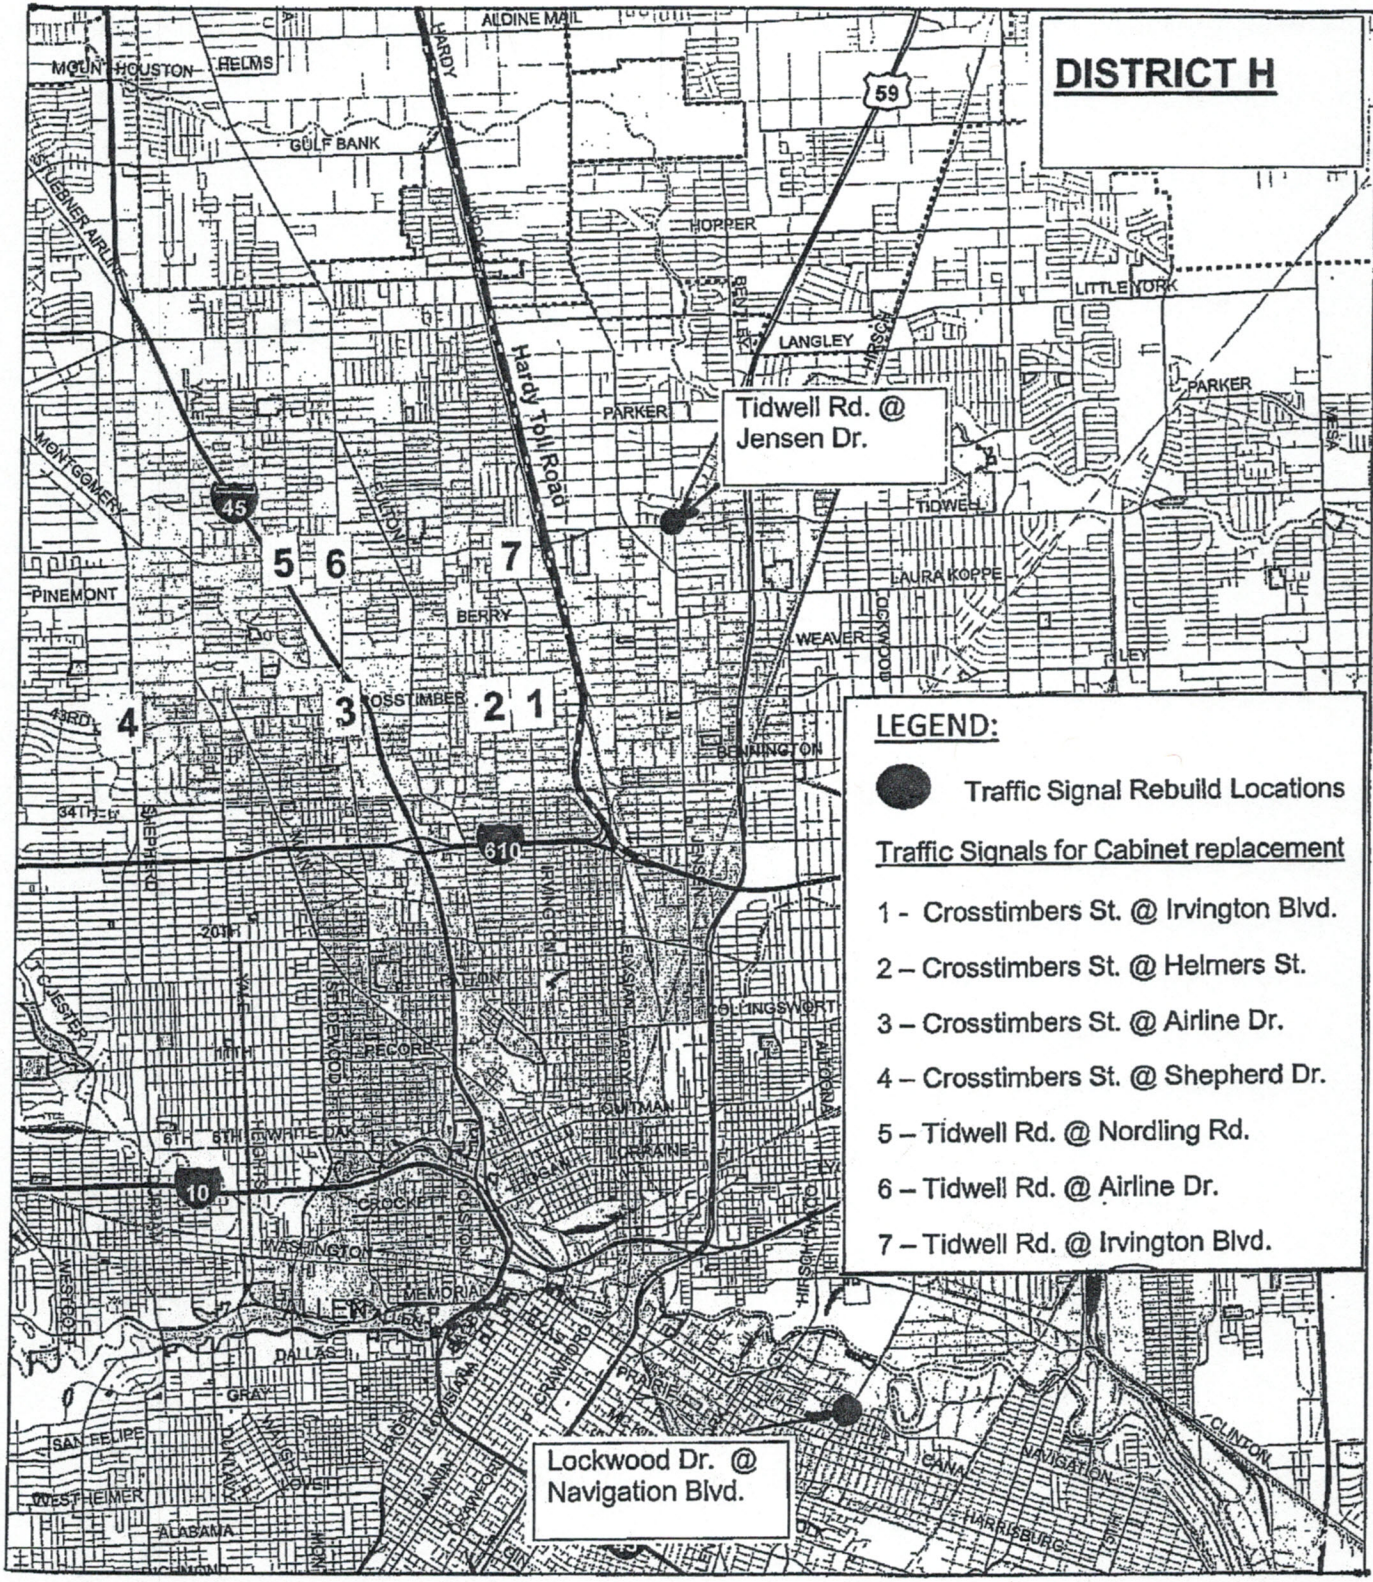

Crane St. @
Lockwood Dr.

Collingsworth St. @
Lockwood Dr.

Map labels include: JOHN RALSTON, GREEN RIVER, LAKEHOUSTON, OATES, BENMONT, CARTER, HOUSTON, WAYSIDE, HOMESTEAD, PARKER, MADERA, MESA, BEY, LEYKORP, TYRAKOPPE, WEAVER, BERRY, CROSSTIMBERS, BURNINGTON, JENSEN, RING ON, FULTON, AIRLINE, YALE, SHEPHERD, WHEATLY, GULLA, CARVER, CEBRA, MONT, JESTER, MANGUM, POS, OAK, HEIGHTS, WASHINGTON, ALLEN, DEWEE, CAVALLERIE, 59, 45, 610, 10.

DISTRICT C

LEGEND:

- Traffic Signal Rebuild Locations
- Traffic Signals for Cabinet replacement
- 1 - Beechnut St. @ New Castle St
- 2 - Beechnut St. @ Meyerland Plaza
- 3 - Beechnut St. @ Endicott Lane
- 4 - Beechnut St. @ Chimney Rock Rd.
- 5 - Beechnut @ Renwick Dr.
- 6 - Beechnut St. @ Hillcroft Ave.
- 7 - Crosstimbers St./43rd @ Ella Blvd
- 8 - Crosstimbers St./43rd @ Oak Forest Dr.
- 9 - Crosstimbers St./43rd @ TC Jester Blvd

DISTRICT H

Tidwell Rd. @
Jensen Dr.

Lockwood Dr. @
Navigation Blvd.

LEGEND:

● Traffic Signal Rebuild Locations

▭ Traffic Signals for Cabinet replacement

- 1 - Crosstimbers St. @ Irvington Blvd.
- 2 - Crosstimbers St. @ Helmers St.
- 3 - Crosstimbers St. @ Airline Dr.
- 4 - Crosstimbers St. @ Shepherd Dr.
- 5 - Tidwell Rd. @ Nordling Rd.
- 6 - Tidwell Rd. @ Airline Dr.
- 7 - Tidwell Rd. @ Irvington Blvd.

DISTRICT I

LEGEND:

Traffic Signals for Cabinet Replacement
 1 - Lockwood Dr. @ Telephone Rd.

LEGEND:

Traffic Signals for Cabinet replacement

- 1 - Beechnut St. @ Bissonnet St.
- 2 - Beechnut St. @ Fondren Rd.
- 3 - Beechnut St. @ Brae Acres Rd.
- 4 - Beechnut St. @ Mary Bates Blvd.
- 5 - Beechnut St. @ Gessner Rd.
- 6 - Beechnut St. @ Jorine Dr.
- 7 - Beechnut St. @ Corporate Dr.
- 8 - Beechnut St. @ Club Creek Dr.