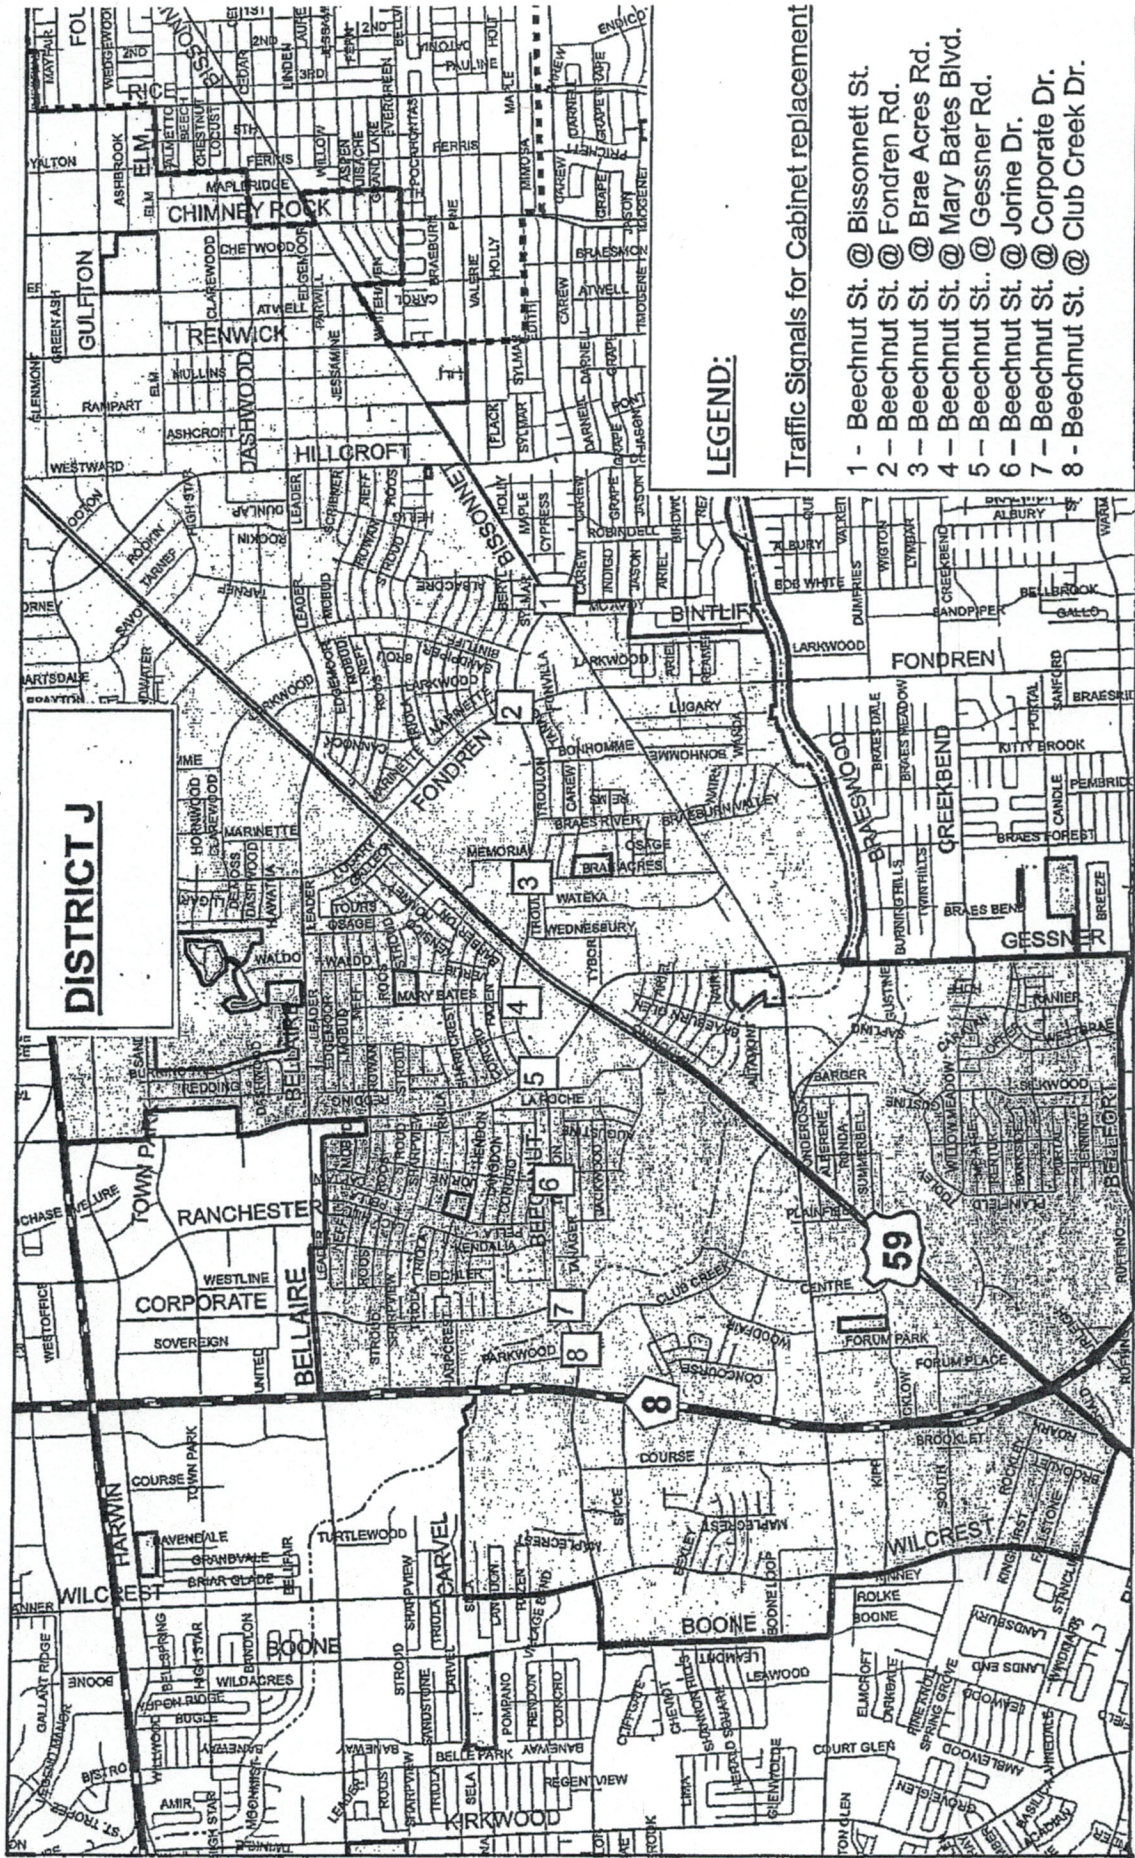

Crane St. @
Lockwood Dr.

Collingsworth St. @
Lockwood Dr.

Map labels include: JOHN RALSTON, GREEN RIVER, LAKEHOUSTON, OATES, BENMONT, CARTER, HOUSTON, WAYSIDE, HOMESTEAD, PARKER, MADERA, MESA, BEY, LEYKORP, TYRAKOPPE, WEAVER, BERRY, CROSSTIMBERS, BURNINGTON, JENSEN, RING ON, FULTON, AIRLINE, YALE, SHEPHERD, WHEATLY, GULLA, CARVER, CEBRA, MONT, JESTER, MANGUM, POS, OAK, HEIGHTS, WASHINGTON, ALLEN, DEWEE, CAVALLERIE, 59, 45, 610, 10.

DISTRICT C

LEGEND:

- Traffic Signal Rebuild Locations
- Traffic Signals for Cabinet replacement
- 1 - Beechnut St. @ New Castle St
- 2 - Beechnut St. @ Meyerland Plaza
- 3 - Beechnut St. @ Endicott Lane
- 4 - Beechnut St. @ Chimney Rock Rd.
- 5 - Beechnut @ Renwick Dr.
- 6 - Beechnut St. @ Hillcroft Ave.
- 7 - Crosstimbers St./43rd @ Ella Blvd
- 8 - Crosstimbers St./43rd @ Oak Forest Dr.
- 9 - Crosstimbers St./43rd @ TC Jester Blvd

DISTRICT H

Tidwell Rd. @
Jensen Dr.

Lockwood Dr. @
Navigation Blvd.

LEGEND:

● Traffic Signal Rebuild Locations

▭ Traffic Signals for Cabinet replacement

- 1 - Crosstimbers St. @ Irvington Blvd.
- 2 - Crosstimbers St. @ Helmers St.
- 3 - Crosstimbers St. @ Airline Dr.
- 4 - Crosstimbers St. @ Shepherd Dr.
- 5 - Tidwell Rd. @ Nordling Rd.
- 6 - Tidwell Rd. @ Airline Dr.
- 7 - Tidwell Rd. @ Irvington Blvd.

DISTRICT I

LEGEND:

Traffic Signals for Cabinet Replacement
 1 - Lockwood Dr. @ Telephone Rd.

LEGEND:

Traffic Signals for Cabinet replacement

- 1 - Beechnut St. @ Bissonnet St.
- 2 - Beechnut St. @ Fondren Rd.
- 3 - Beechnut St. @ Brae Acres Rd.
- 4 - Beechnut St. @ Mary Bates Blvd.
- 5 - Beechnut St. @ Gessner Rd.
- 6 - Beechnut St. @ Jorine Dr.
- 7 - Beechnut St. @ Corporate Dr.
- 8 - Beechnut St. @ Club Creek Dr.