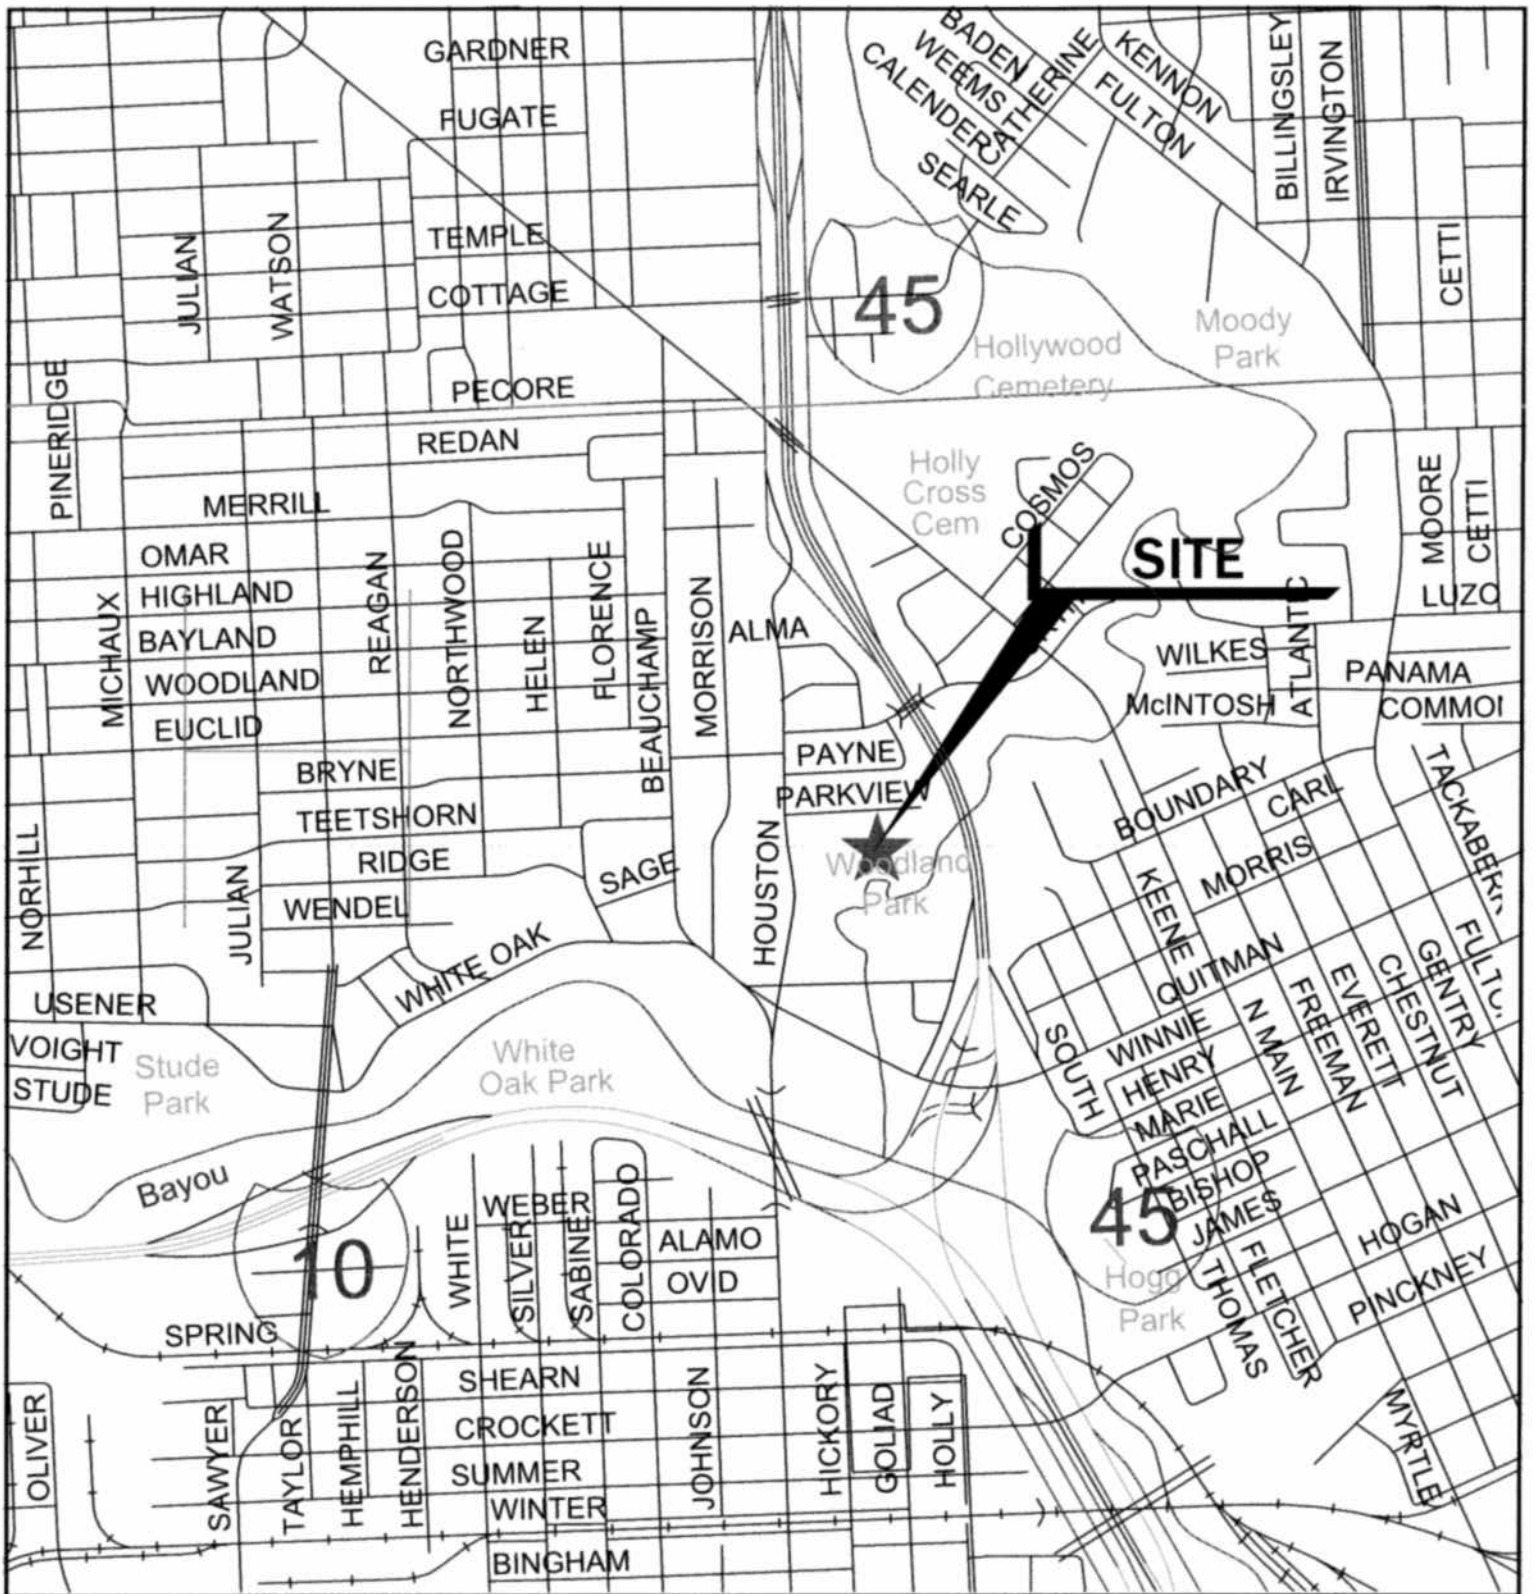

Woodland Park
212 Parkview St
Houston, Tx 77009