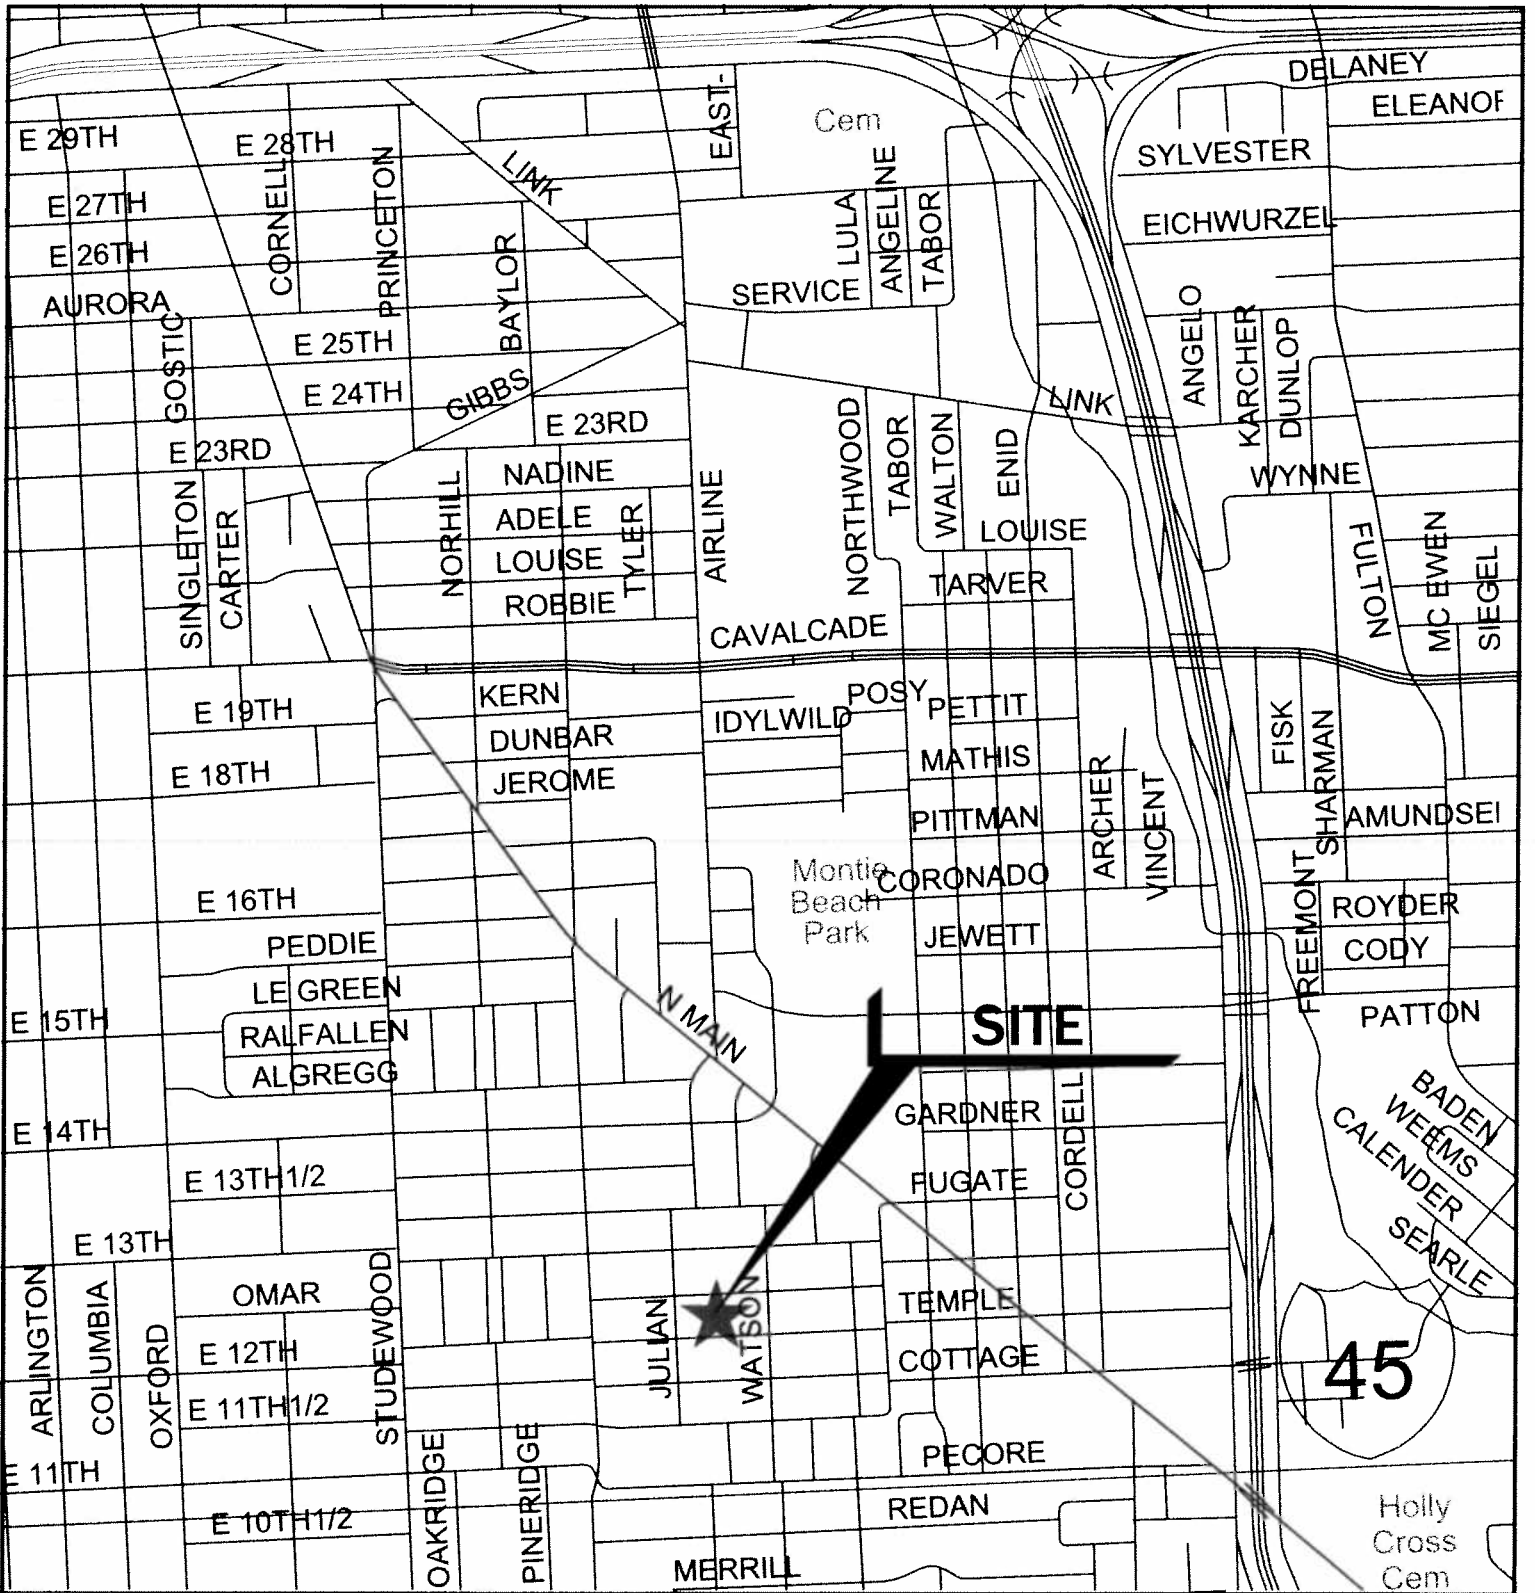

Proctor Plaza Park
803 W Temple St
Houston, Tx 77009

COUNCIL DISTRICT "H"

SITE MAP

KEYMAP No. 453X