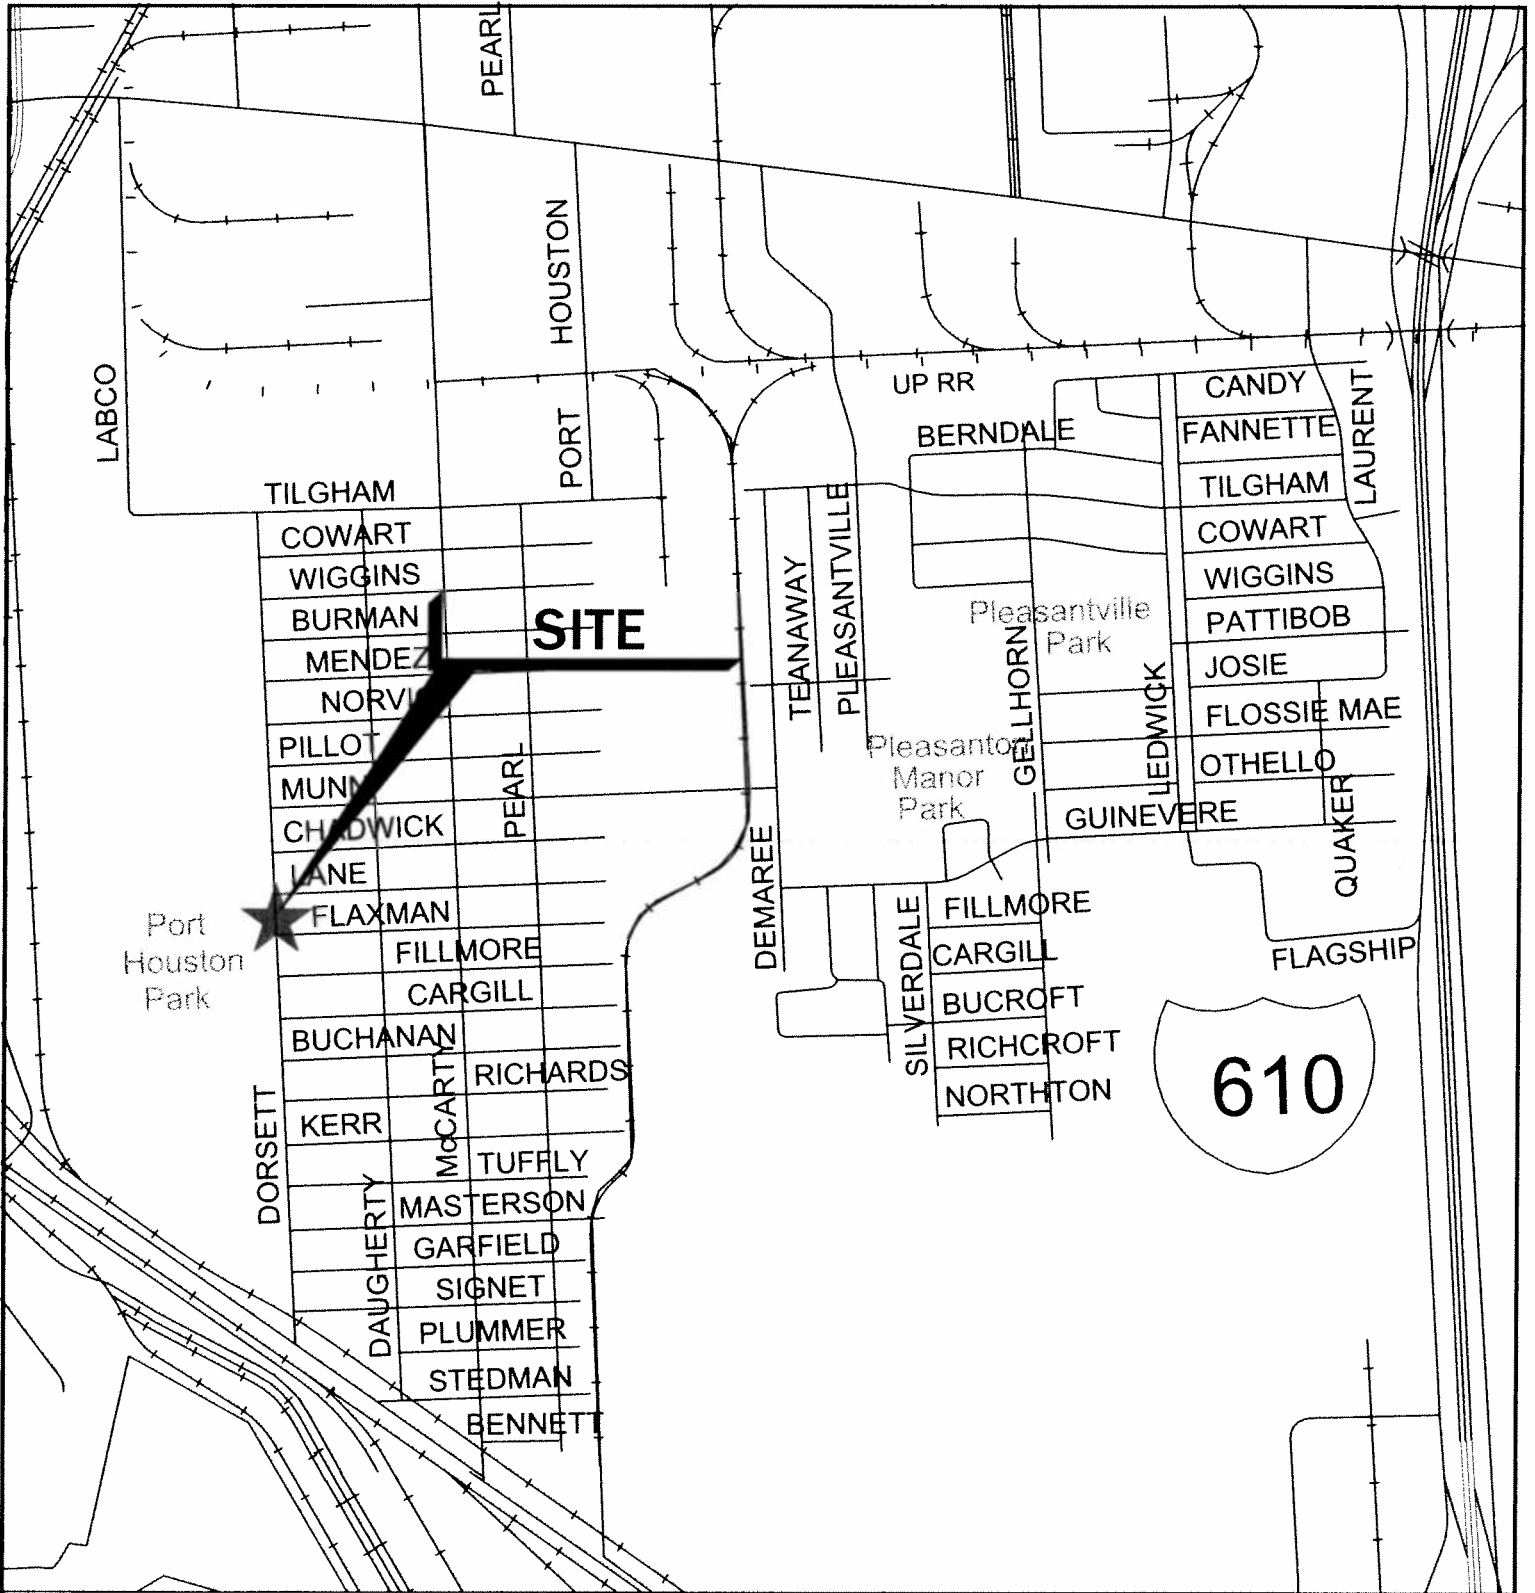

Gutierrez (Siro) Park

7900 Flaxman St
Houston, Tx 77029