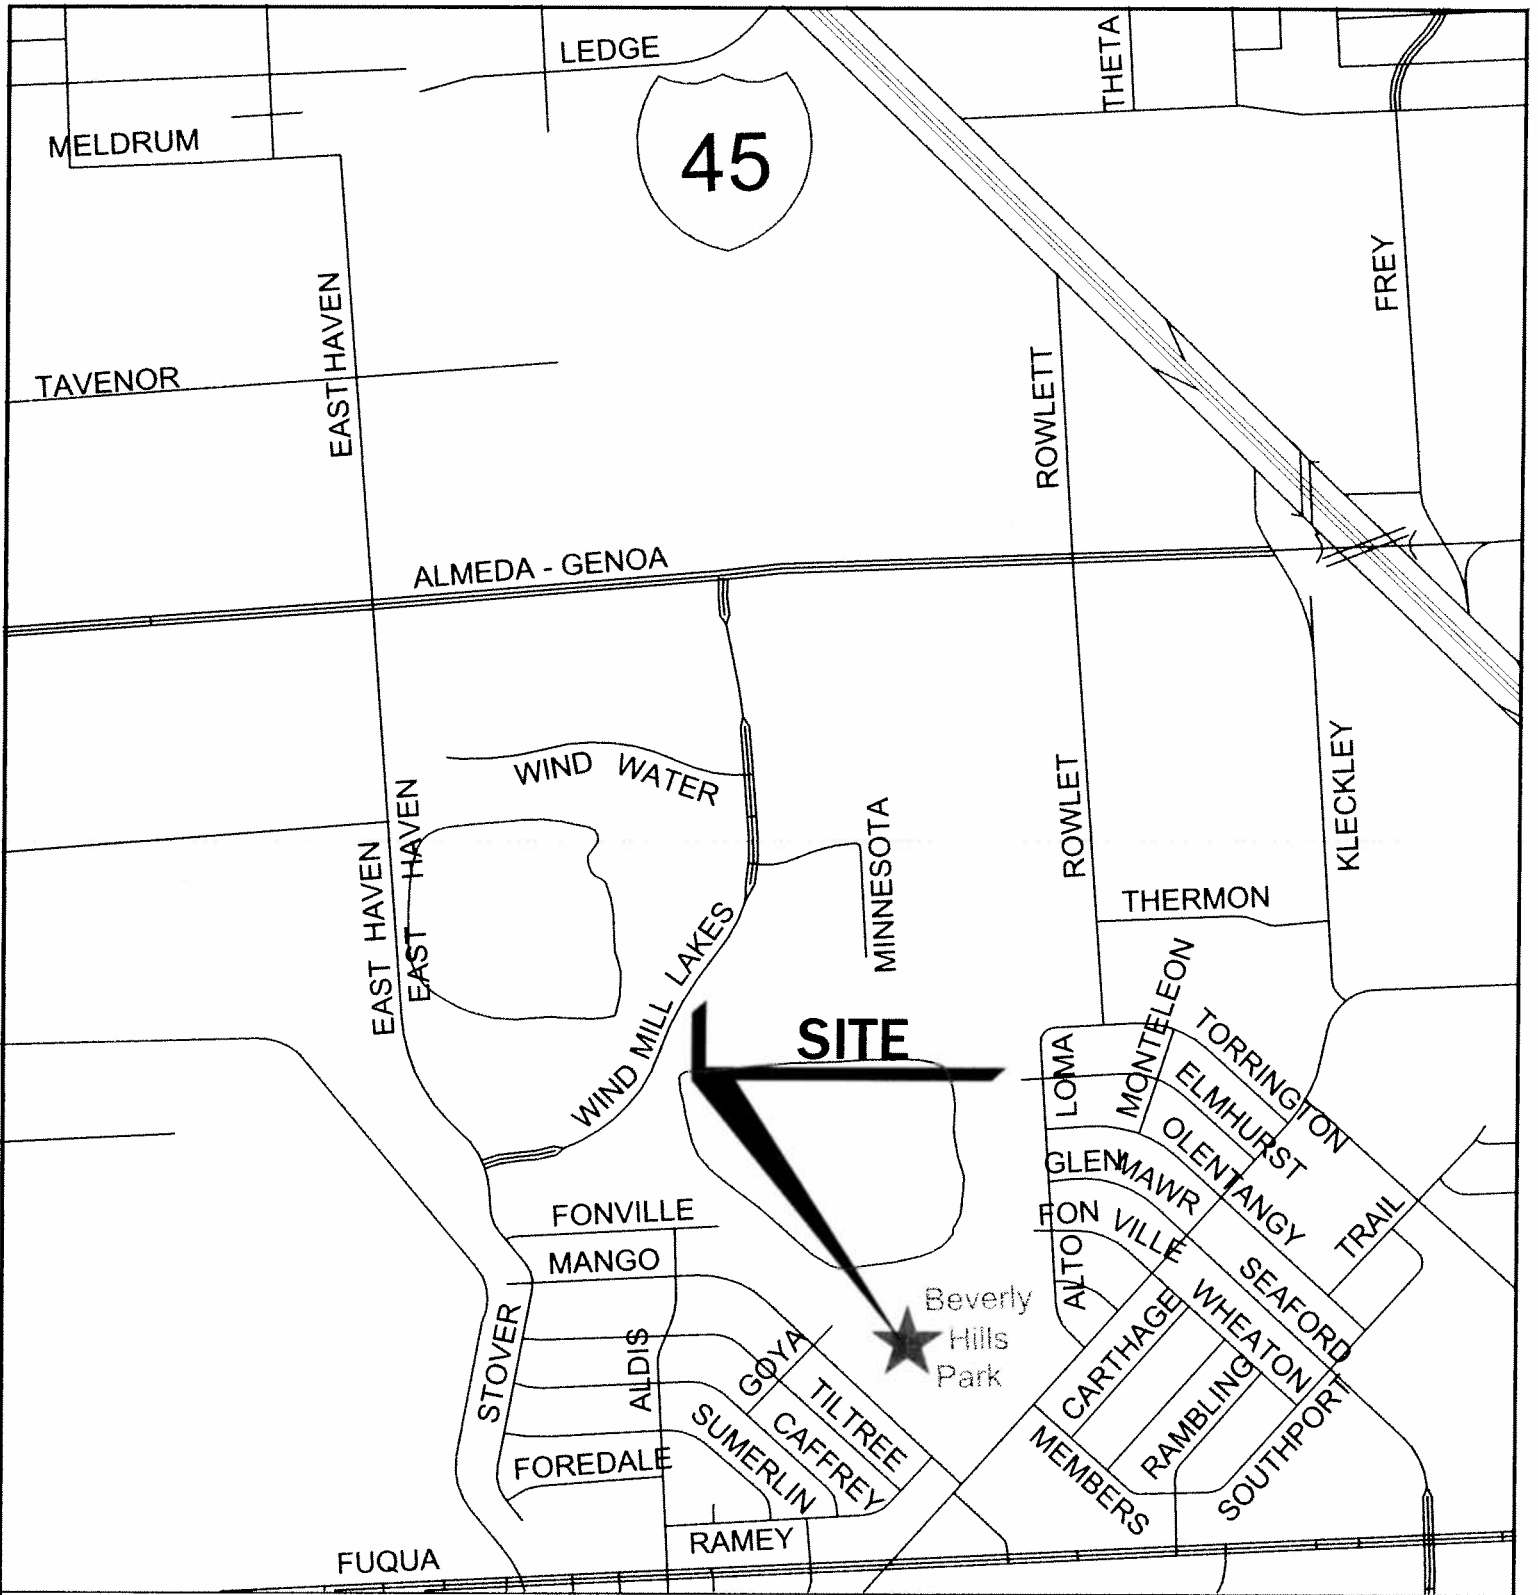

Beverly Hills Park
10201 Kingspoint
Houston, Tx 77075

COUNCIL DISTRICT "D"

VICINITY MAP

KEYMAP No.576S

Beverly Hills Park
10201 Kingspoint
Houston, Tx 77075

COUNCIL DISTRICT "D"

SITE MAP

KEYMAP No. 576S