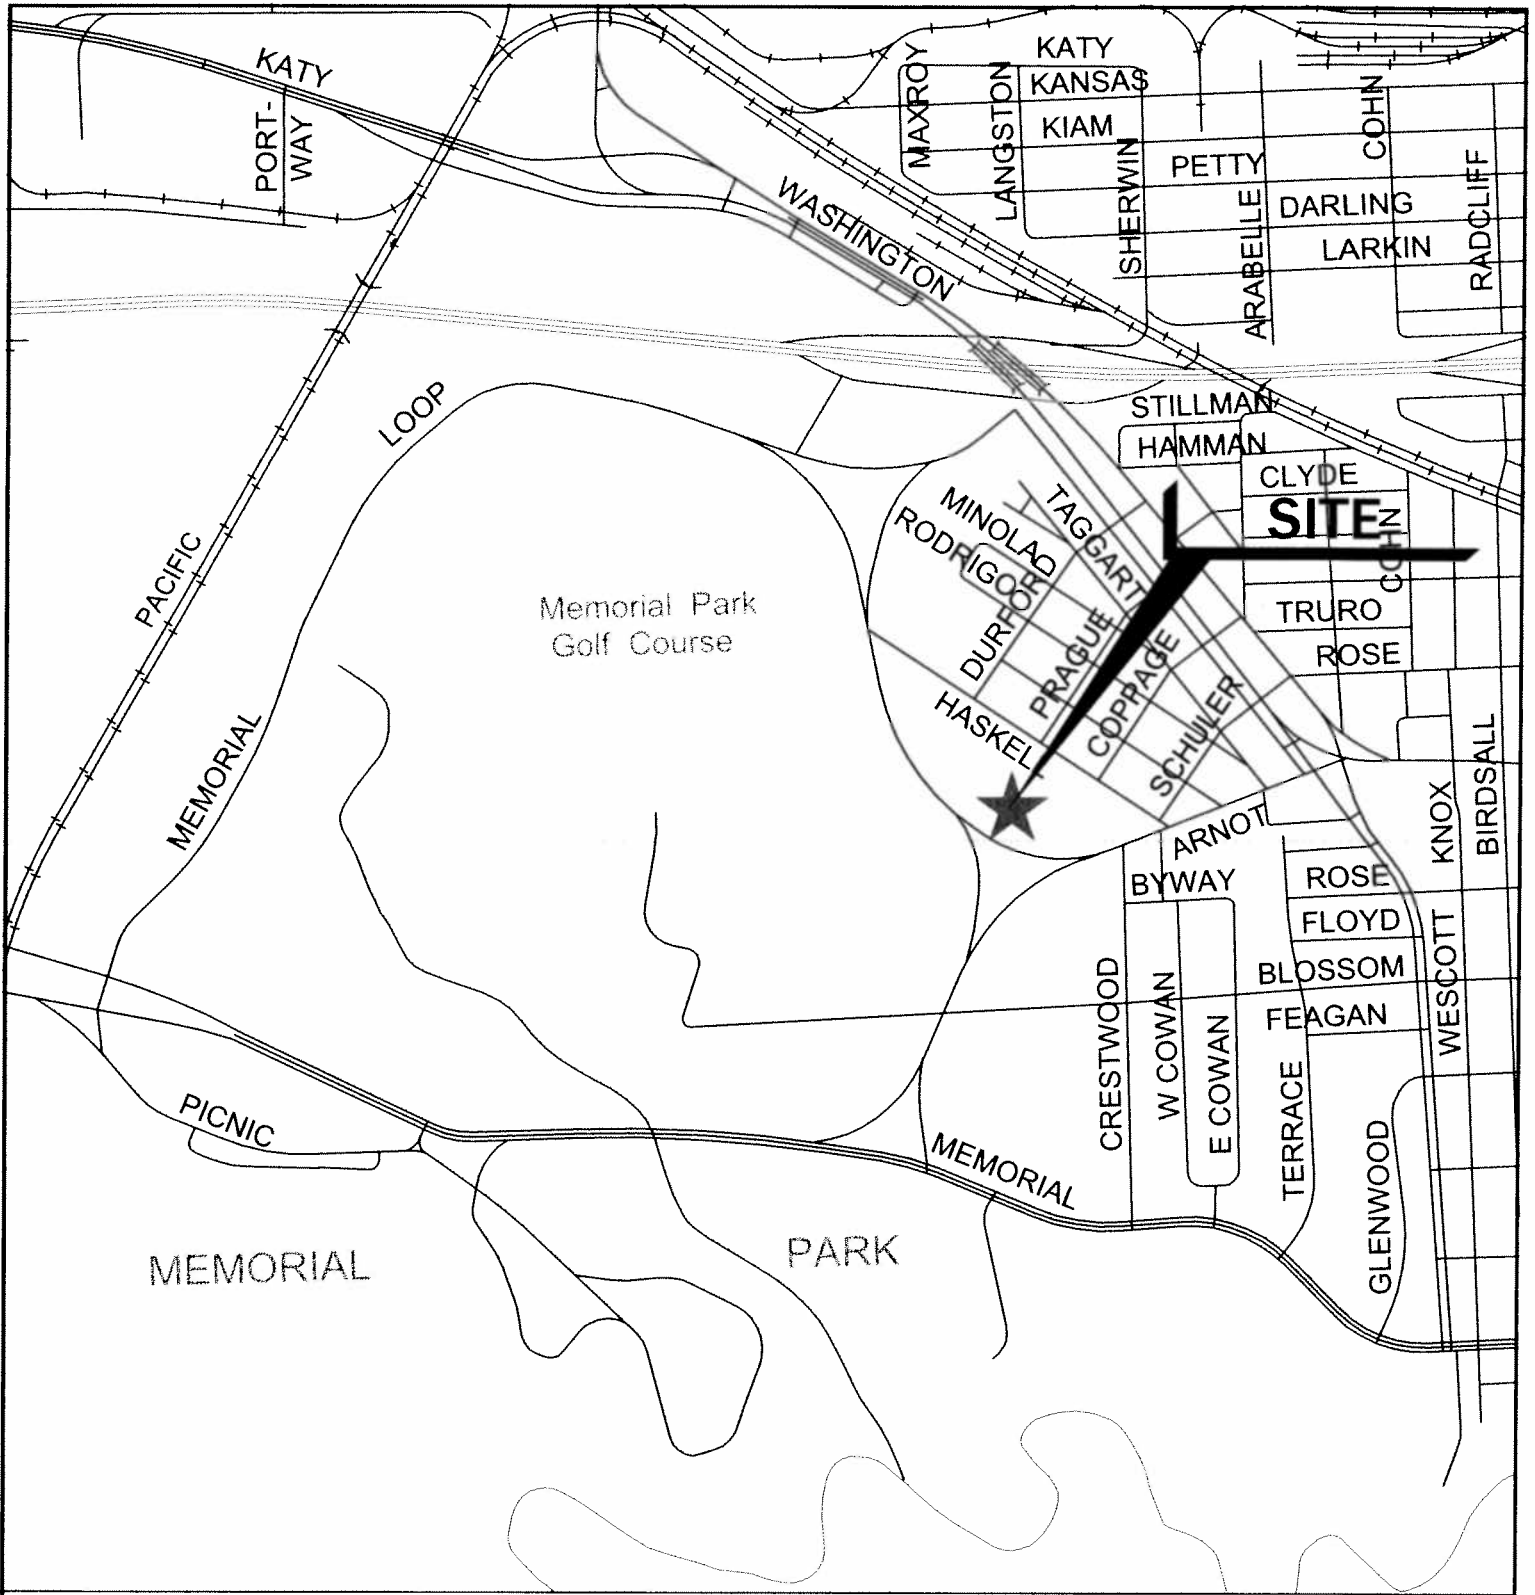

Memorial Park
6501 Memorial Dr
Houston, Tx 77007