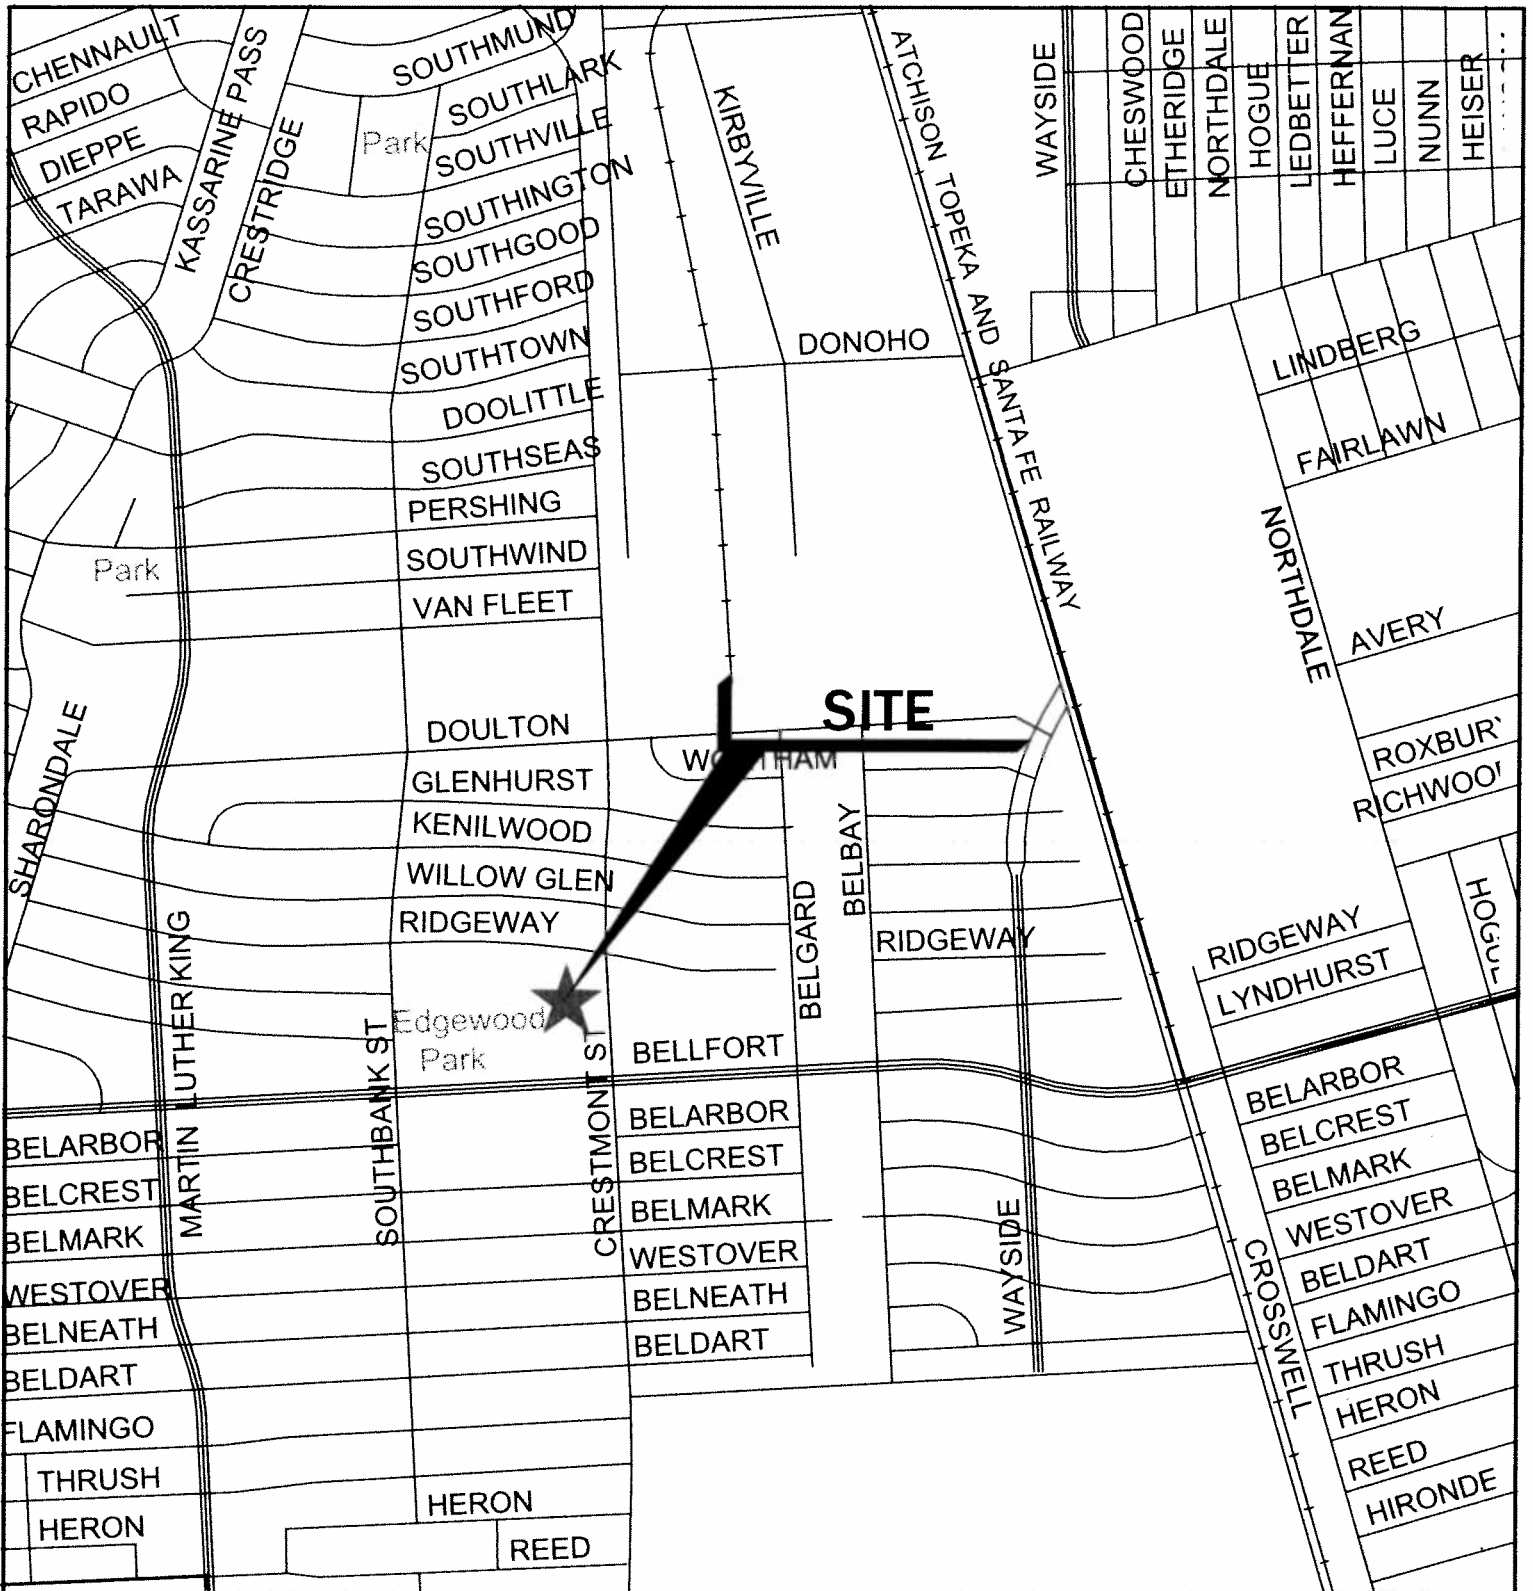

Beverly Hills Park
10201 Kingspoint
Houston, Tx 77075

COUNCIL DISTRICT "D"

VICINITY MAP

KEYMAP No.576S

Beverly Hills Park
10201 Kingspoint
Houston, Tx 77075

COUNCIL DISTRICT "D"

SITE MAP

KEYMAP No. 576S

CITY OF HOUSTON
HARRIS COUNTY, TEXAS

Edgewood Park
5803 BellFort
Houston, Tx 77033

COUNCIL DISTRICT "D"

VICINITY MAP

KEYMAP No.534X

Edgewood Park
5803 Bellfort
Houston, Tx 77033

CITY OF HOUSTON
HARRIS COUNTY, TEXAS