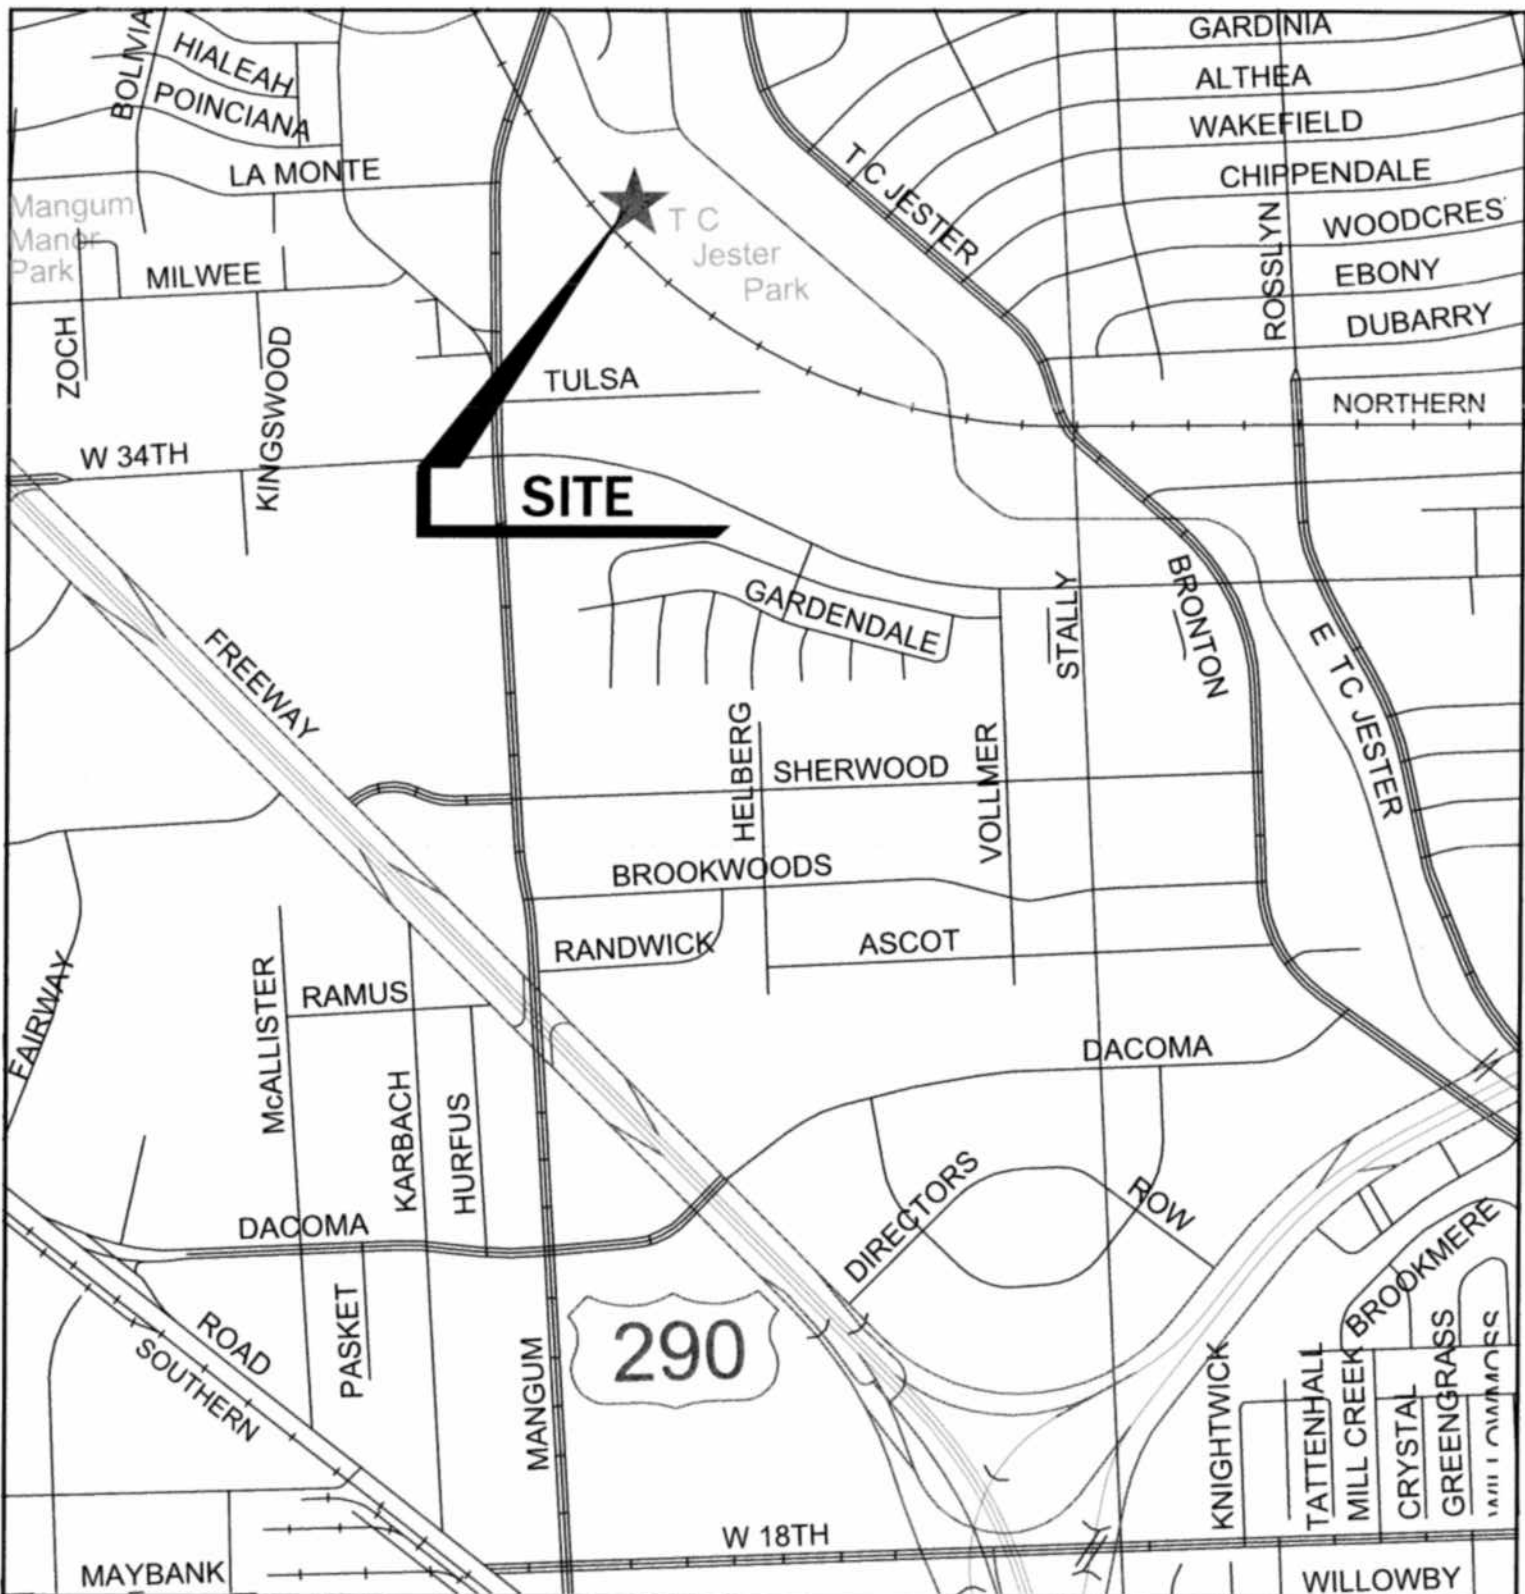

Jester (T.C.) Parkway
4201 TC Jester Blvd
Houston, Tx 77018

COUNCIL DISTRICT "C"

SITE MAP

KEYMAP No. 451M