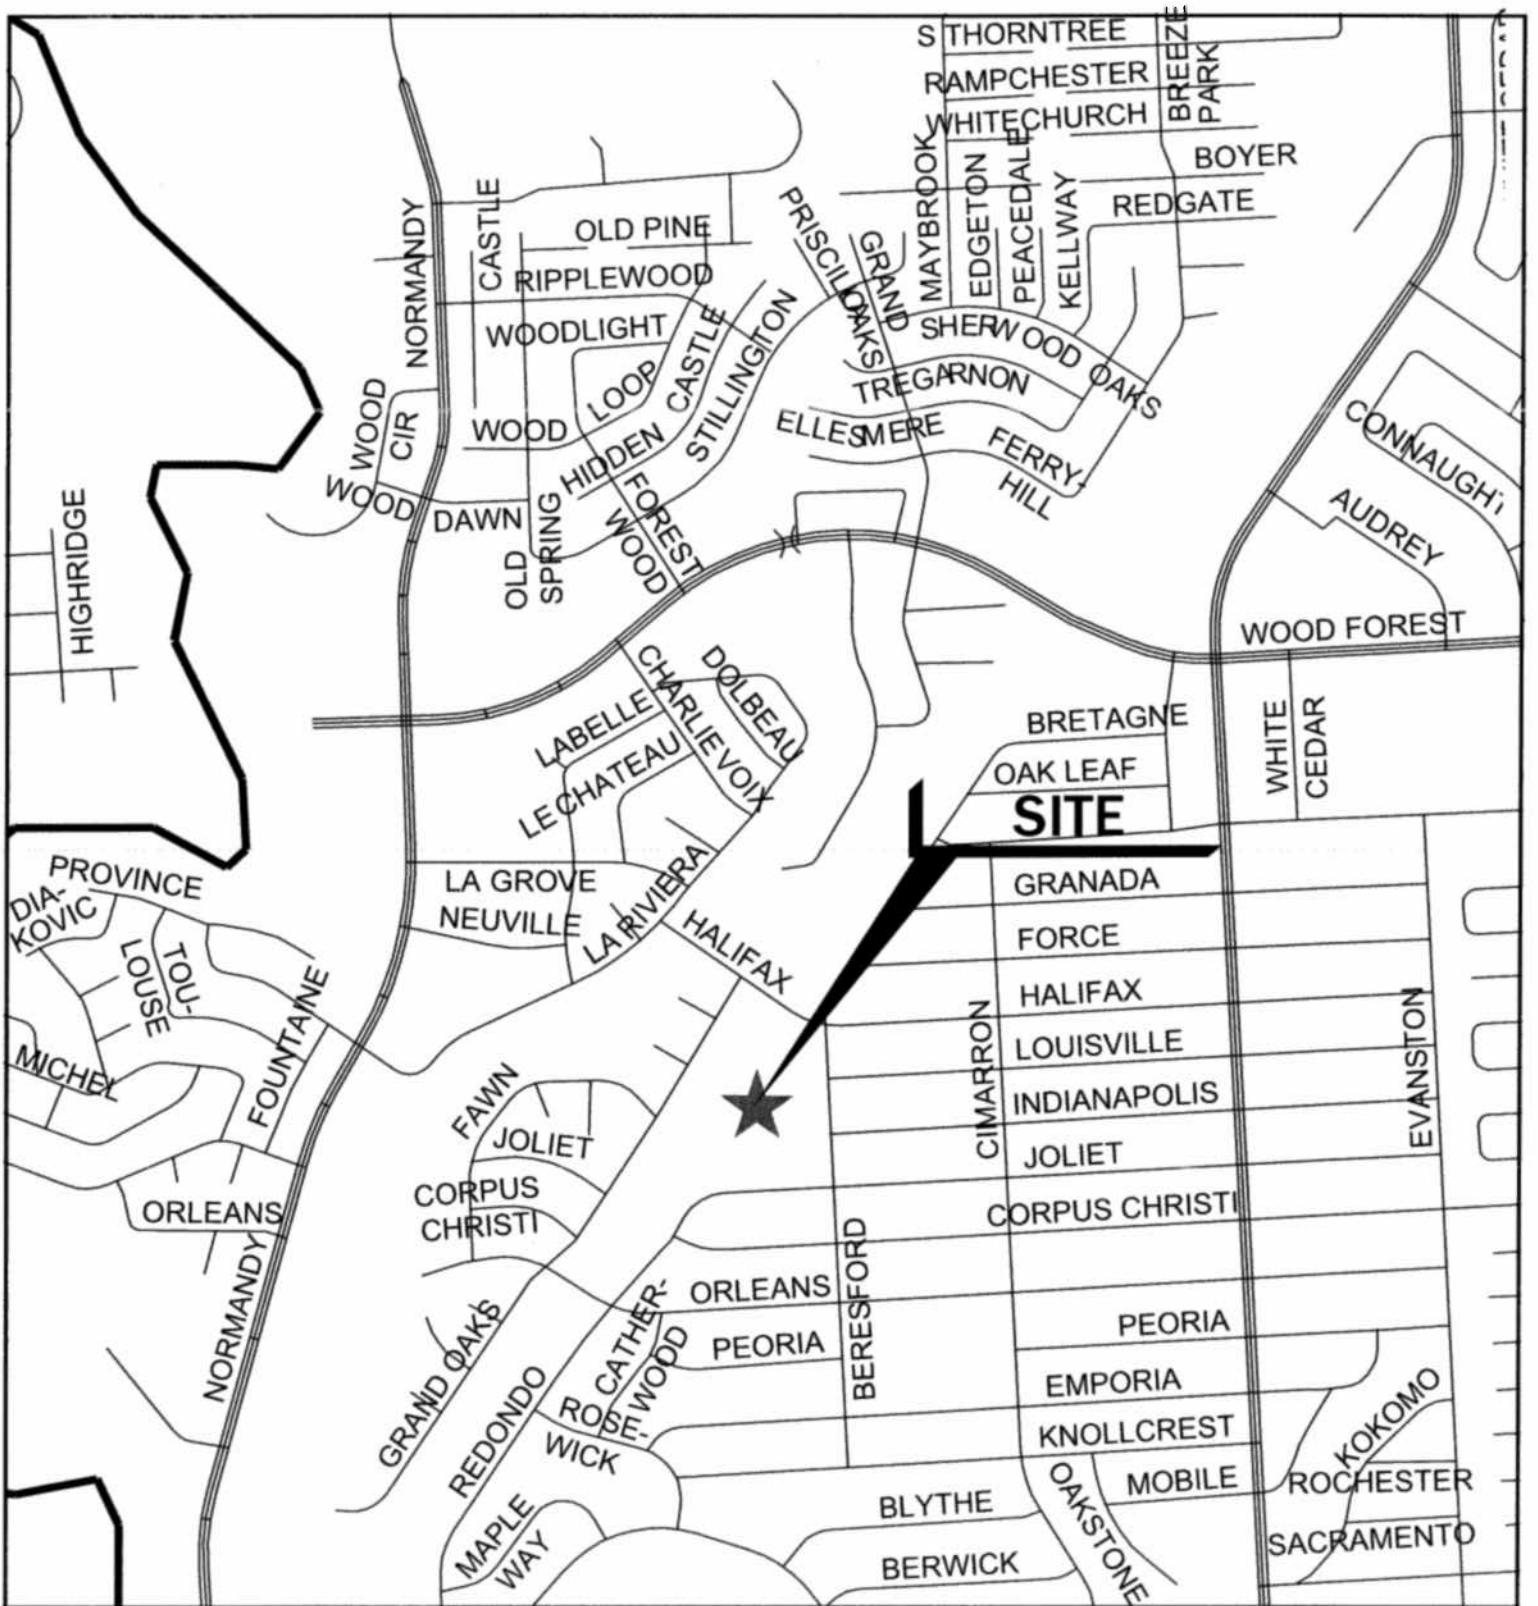

KEYMAP No.493X

Peggy Park
4101 Almeda Rd
Houston, Tx 77004

CITY OF HOUSTON
HARRIS COUNTY, TEXAS

Greenwood Park
602 Beresford St
Houston, Tx 77015

COUNCIL DISTRICT "E"

VICINITY MAP

KEYMAP No.497A

Greenwood Park
602 Beresford St
Houston, Tx 77015