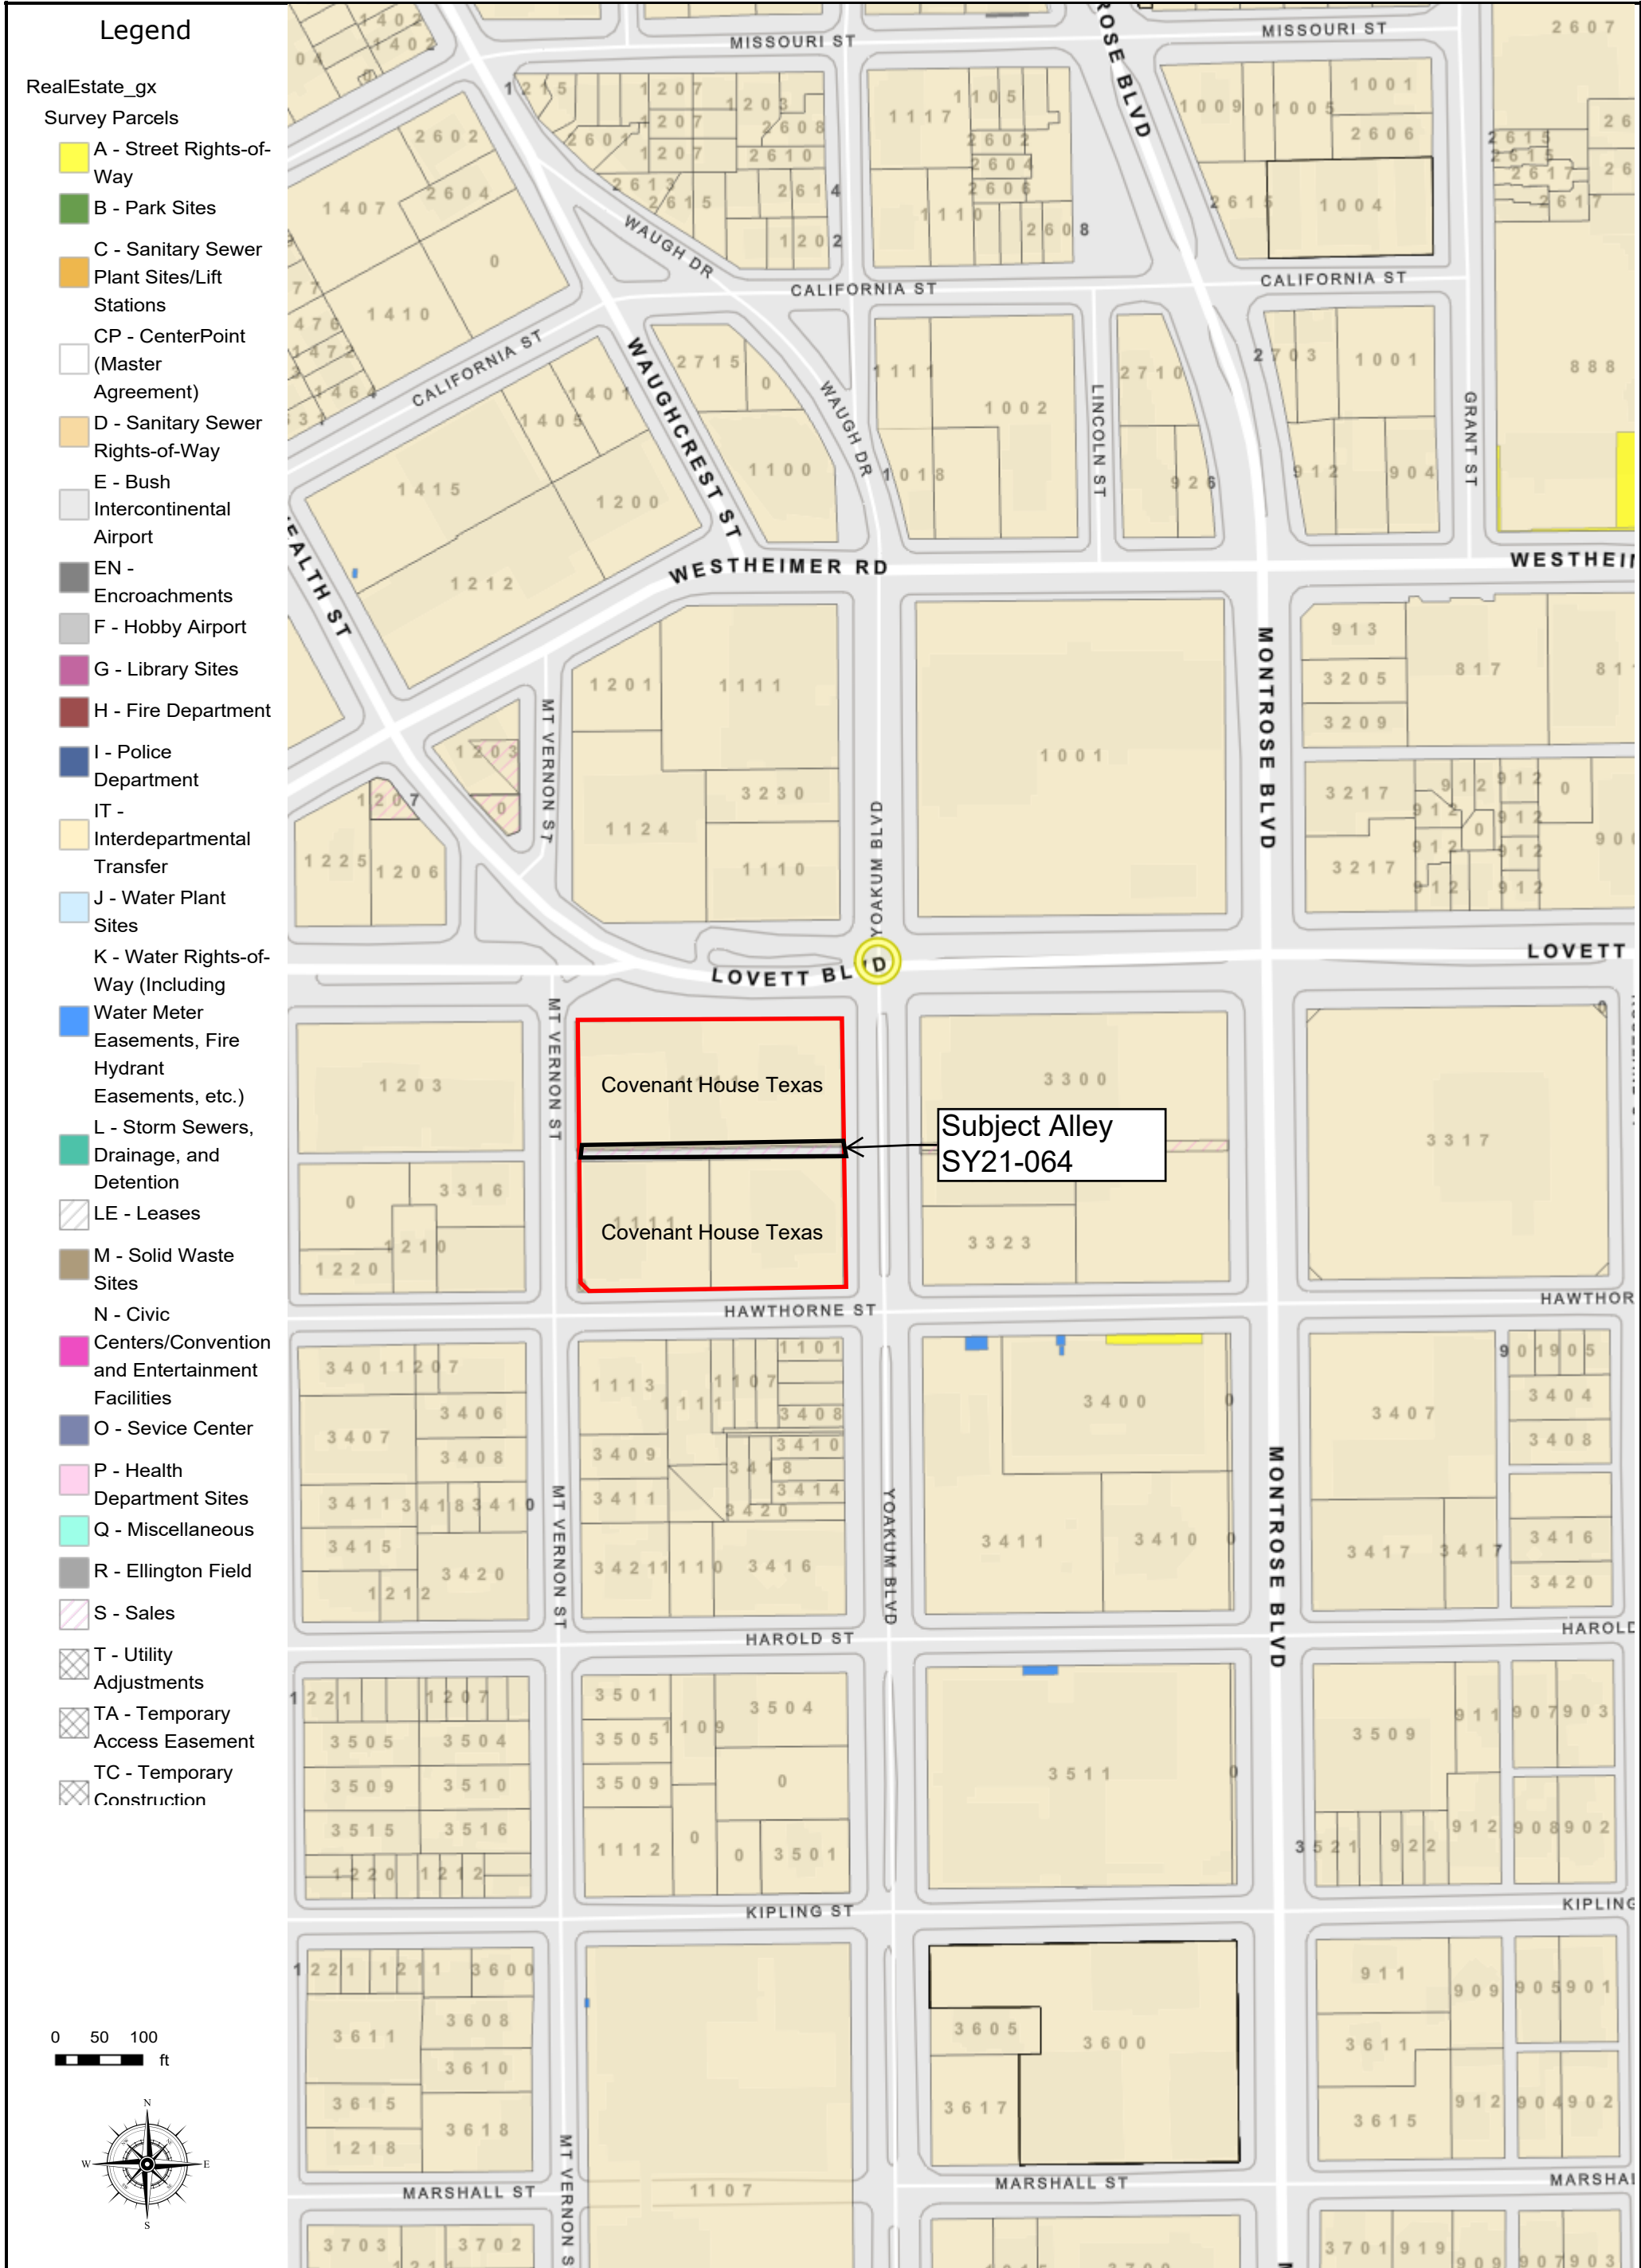

Parcel SY21-064 - Parcel Map

Abandonment and sale of a 12 foot-wide alley, from Mount Vernon Avenue east to Yoakum Boulevard, located out of Block 49 of the Amending Map of Montrose Addition, out of the Obediance Smith Survey, Abstract 696

The following data sets were generated by and for the Houston Public Works Department. The asset information within this map are continually being updated, refined and are being provided to your organization for official use only and remains the property of the Houston Public Works Department. Providing this document to you does not constitute a release under the Freedom of Information Act (5 U.S.C. [section] 552), and due to the sensitivity of the information, this document must be appropriately safeguarded. PLEASE NOTE that these data sets are NOT intended to be used as an authoritative public record for any geographic location or as a legal document and have no legal force or effect. Users are responsible for checking the accuracy, completeness, currency and/or suitability of these datasets themselves. The Department makes no representation, guarantee or warranty as to the accuracy, completeness, currency, or suitability of these datasets, which are provided "AS IS"