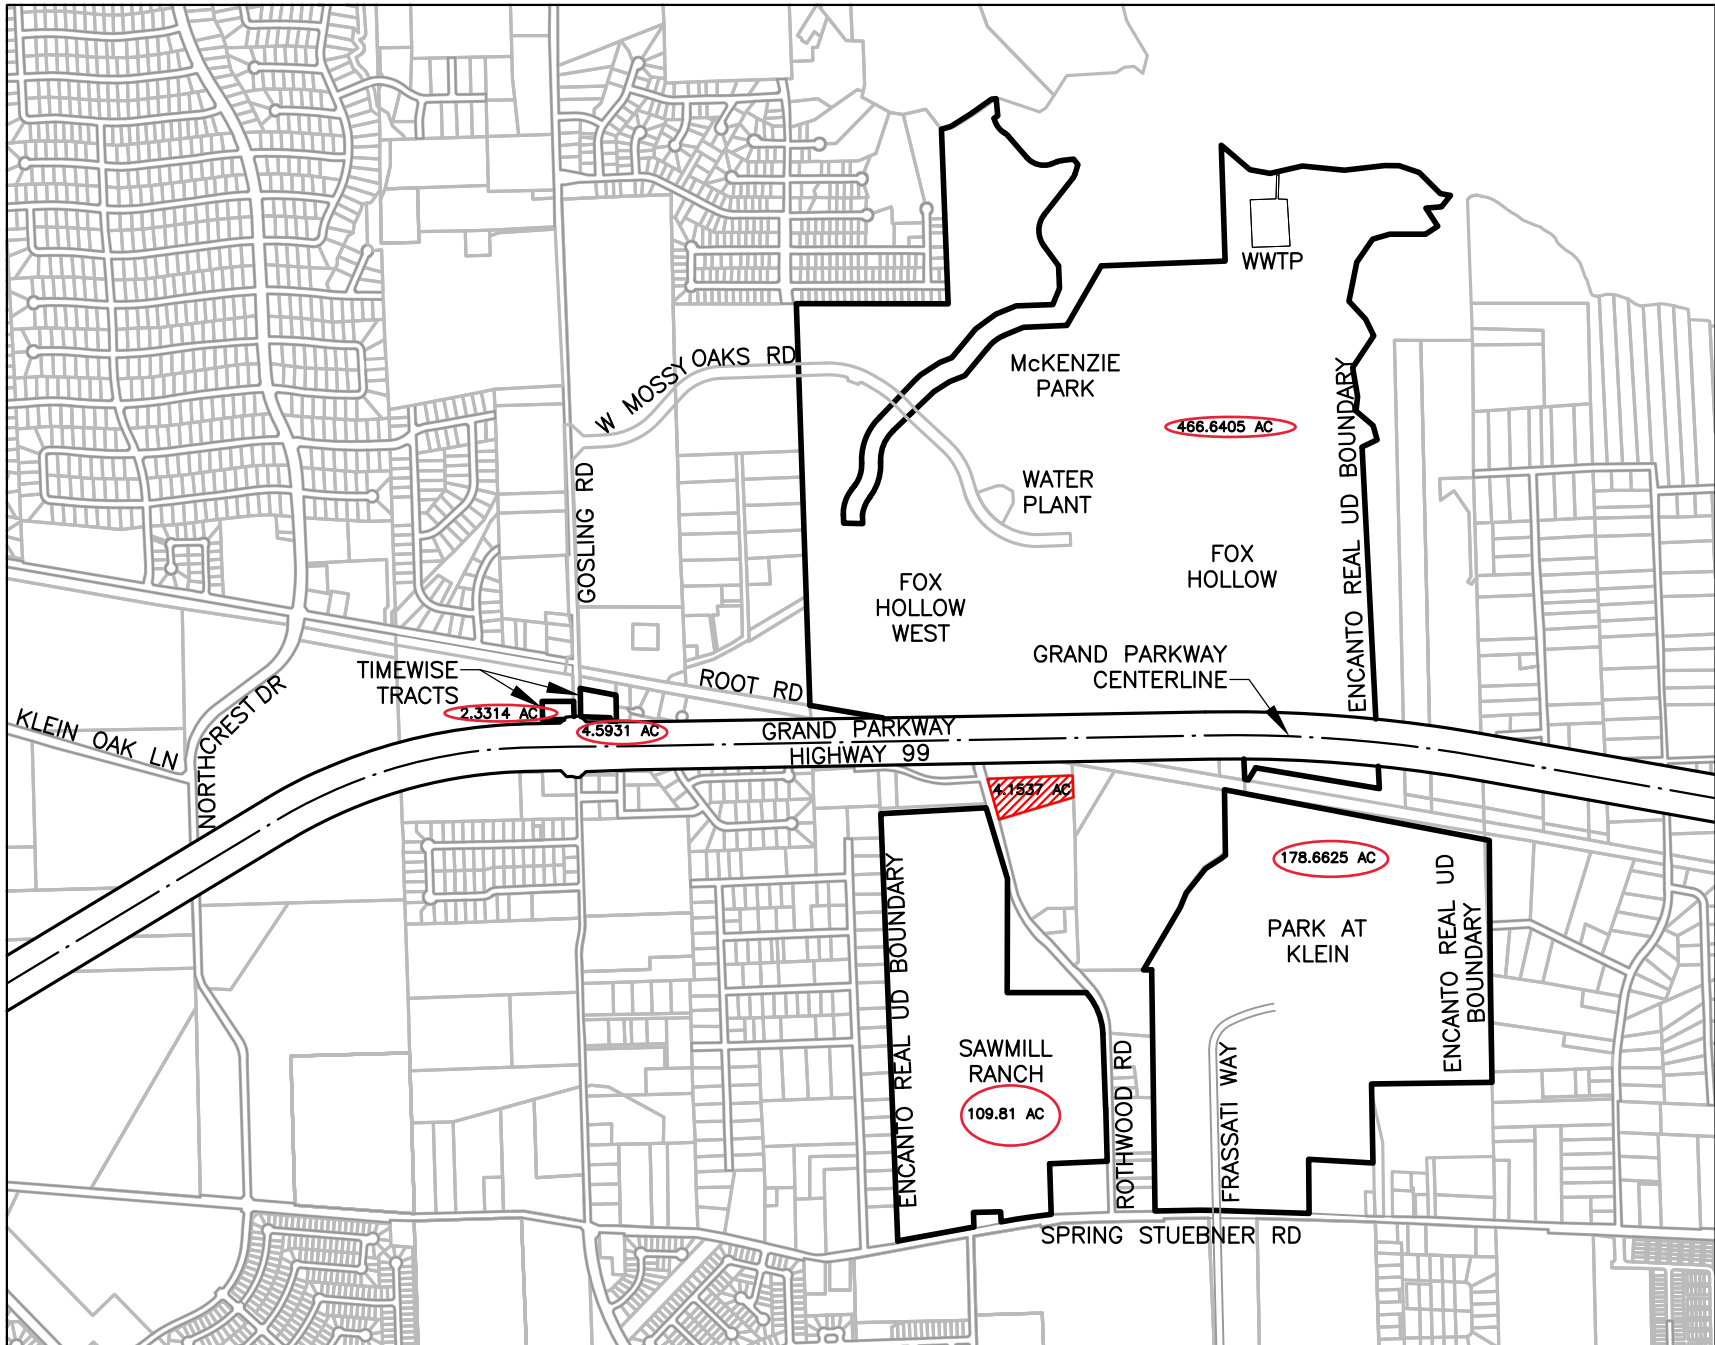

ENCANTO REAL UTILITY DISTRICT  
Harris County, TX

ROTHWOOD POOL COMPLEX – 22702 ROTHWOOD ROAD  
4.1537 Acres

# Encanto Real Utility District (4.1537 acres)

9/14/2023, 1:52:03 PM

1:9,028

-  Watersheds
-  Texas Senate Districts
-  Texas House Districts
-  Flood Hazard Zones
-  100 Year Floodplain
-  500 Year Floodplain
-  Floodway
-  City Limits
-  Council Districts
-  Existing Acreage of District