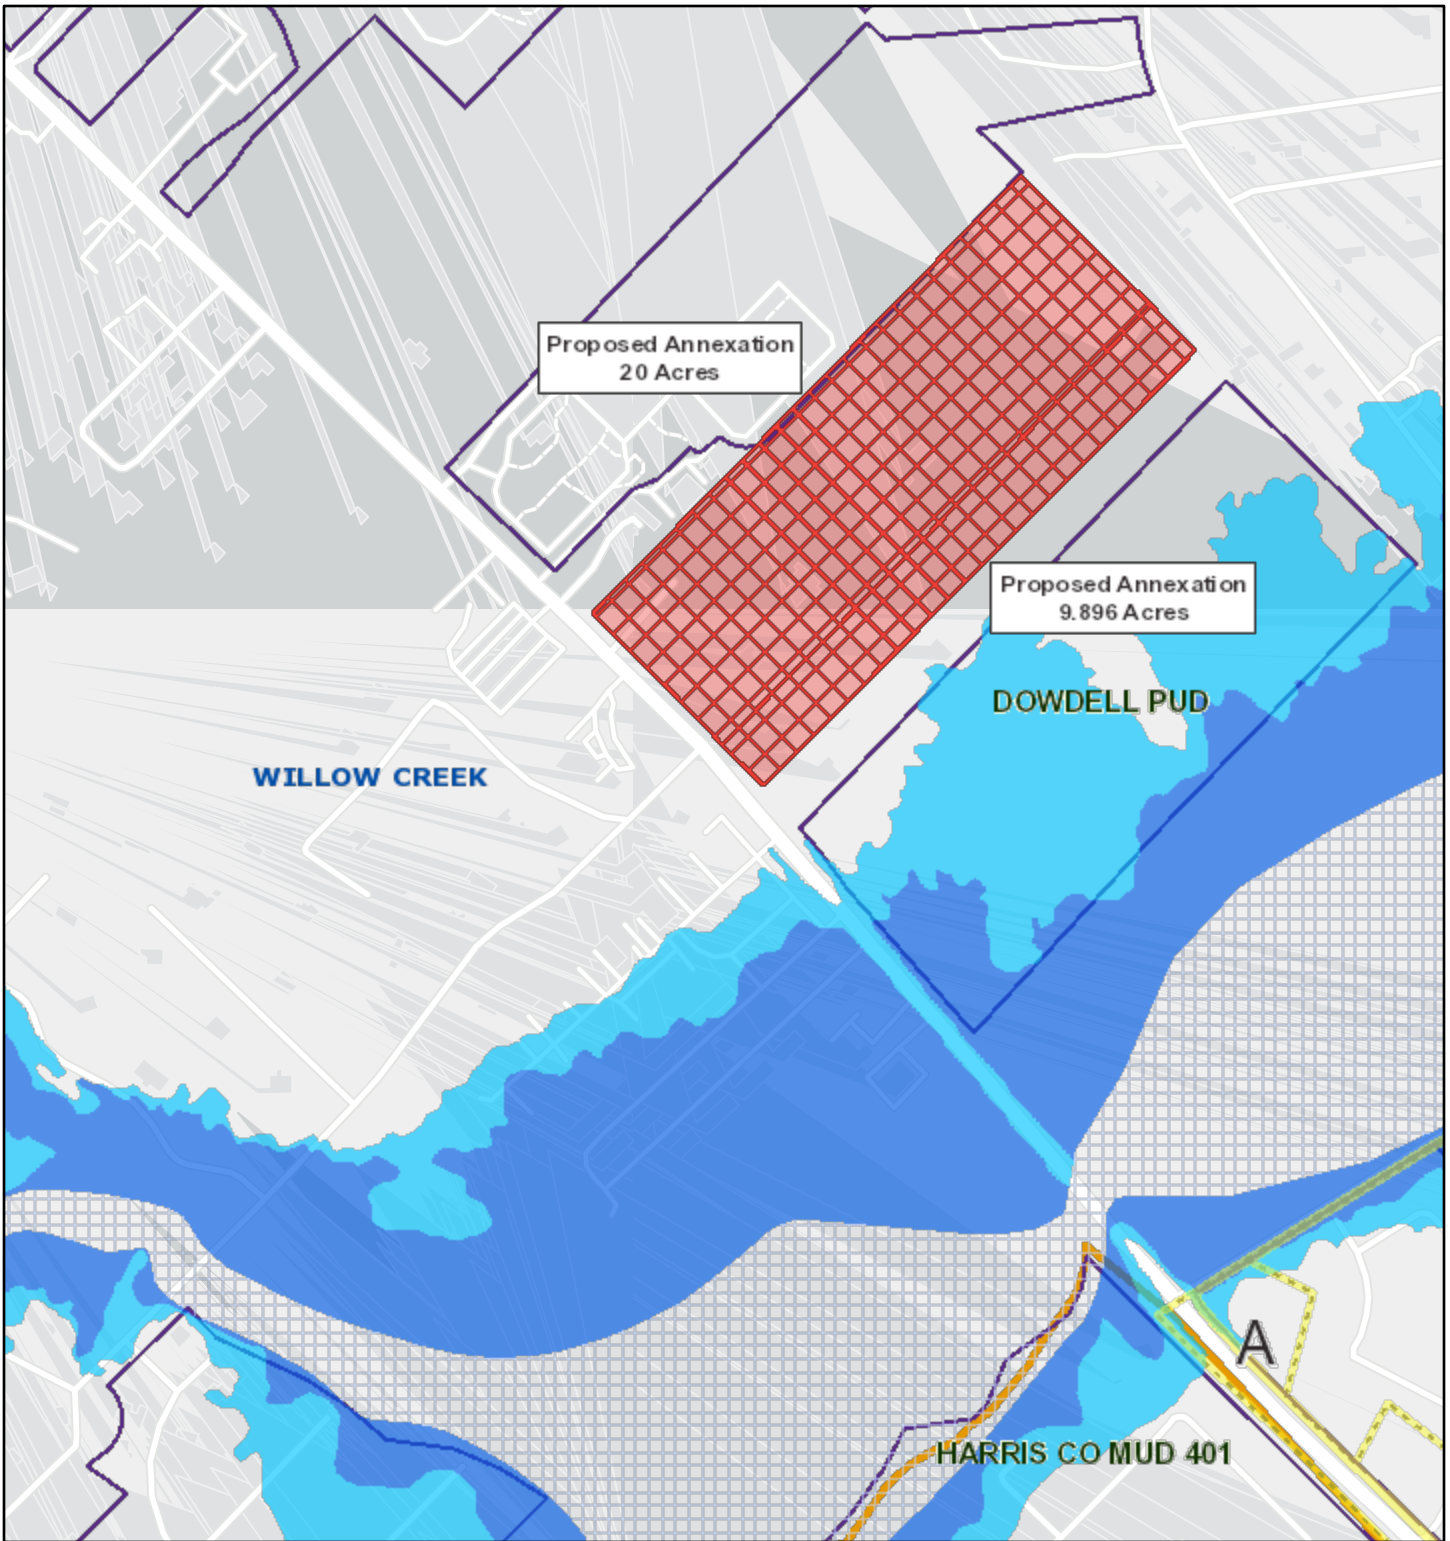

**Dowdell P.U.D.
Annexation Summary**

Existing Acreage Of The District

1,447.6037Acres

Acreage To Be Annexed

Tact 49	20.000	Acres
Tract 50	9.8960	Acres

	29.8960	Total Acres

**Tract Forty-Nine 20.00 Acres
& Tract Fifty 9.8960 Acres
Annexation Vicinity Map**

Legend

 Dowdell Public Utility District Boundary

Dowdell Public Utility District (29.8960 acres)

7/20/2023, 1:54:03 PM

1:9,028

- Watersheds
- Texas Senate Districts
- Texas House Districts
- 500 Year Floodplain
- Floodway
- City Limits
- 100 Year Floodplain
- Council Districts
- Existing Acreage of District