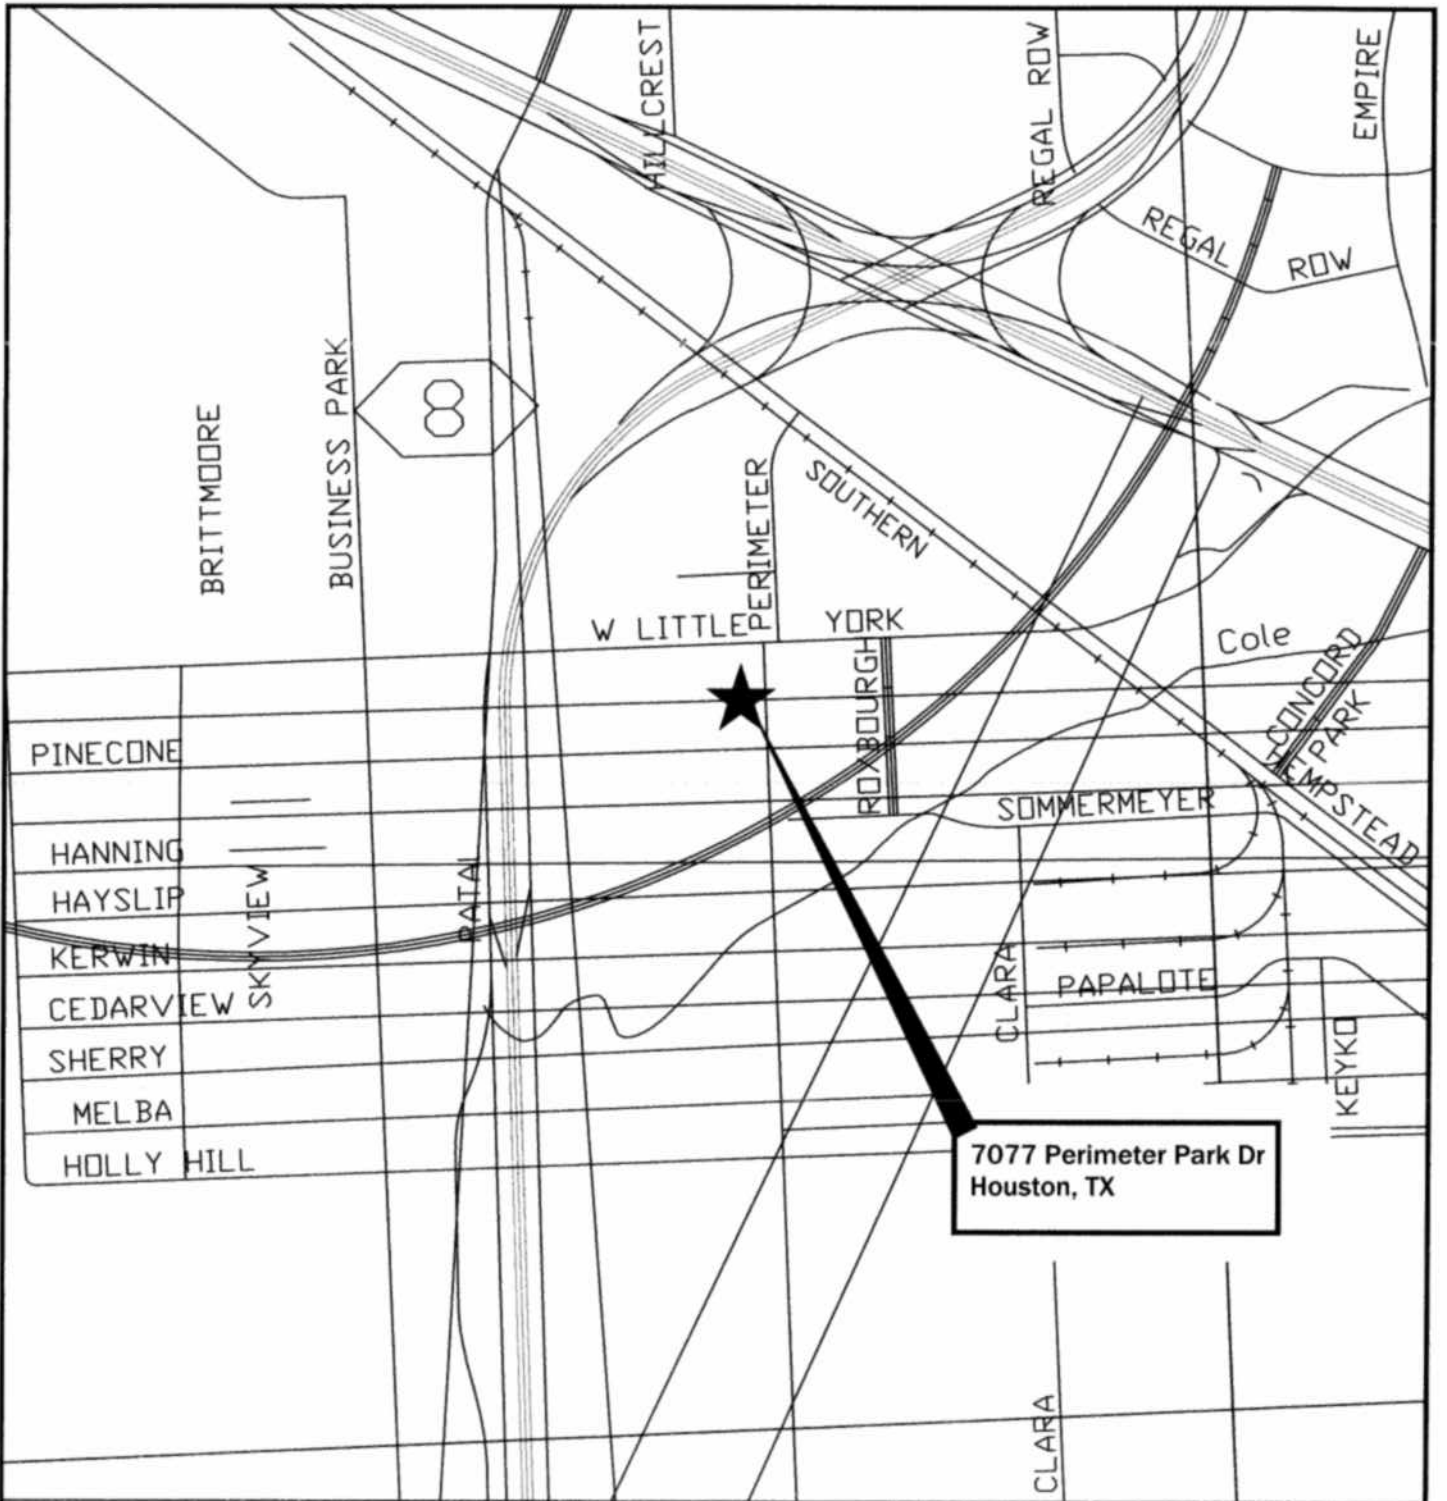

17000 Aldine Westfield  
Houston, TX

HOUSTON POLICE ACADEMY  
17000 Aldine Westfield  
Houston, TX 77073

CITY OF HOUSTON  
HARRIS COUNTY, TEXAS

17000 Aldine Westfield  
Houston, TX

N.T.S

HOUSTON POLICE ACADEMY  
17000 Aldine Westfield  
Houston, TX 77073

COUNCIL DISTRICT "B"

KEY MAP NO. 373H

7077 Perimeter Park Dr  
Houston, TX

**TACTICAL OPERATIONS DIVISION**  
 7077 Perimeter Park Dr  
 Houston, TX 77041

CITY OF HOUSTON  
HARRIS COUNTY, TEXAS

7077 Perimeter Park Dr  
Houston, TX

TACTICAL OPERATIONS DIVISION  
7077 Perimeter Park Dr  
Houston, TX 77041

COUNCIL DISTRICT "A"

KEYMAP No. 409V