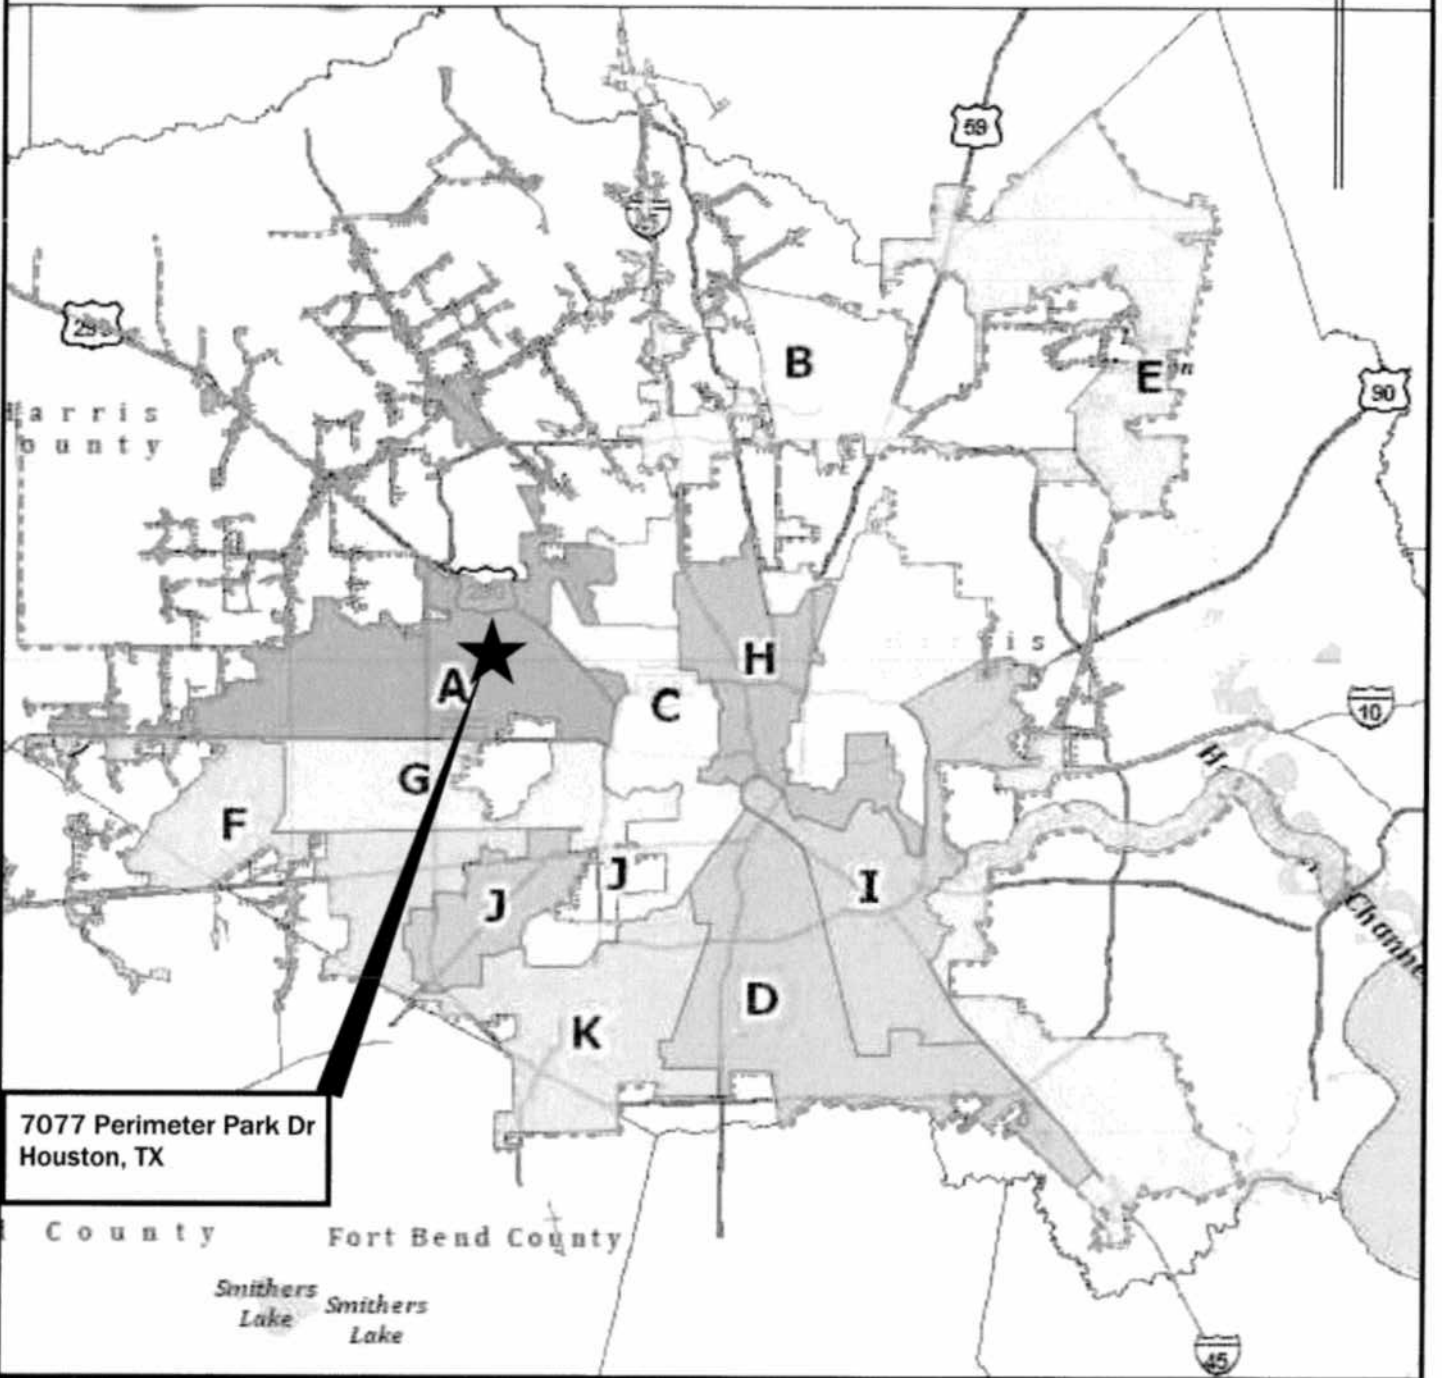

COUNCIL DISTRICT "B"

KEY MAP NO. 373H

7077 Perimeter Park Dr  
Houston, TX

**TACTICAL OPERATIONS DIVISION**  
 7077 Perimeter Park Dr  
 Houston, TX 77041

CITY OF HOUSTON  
HARRIS COUNTY, TEXAS

7077 Perimeter Park Dr  
Houston, TX