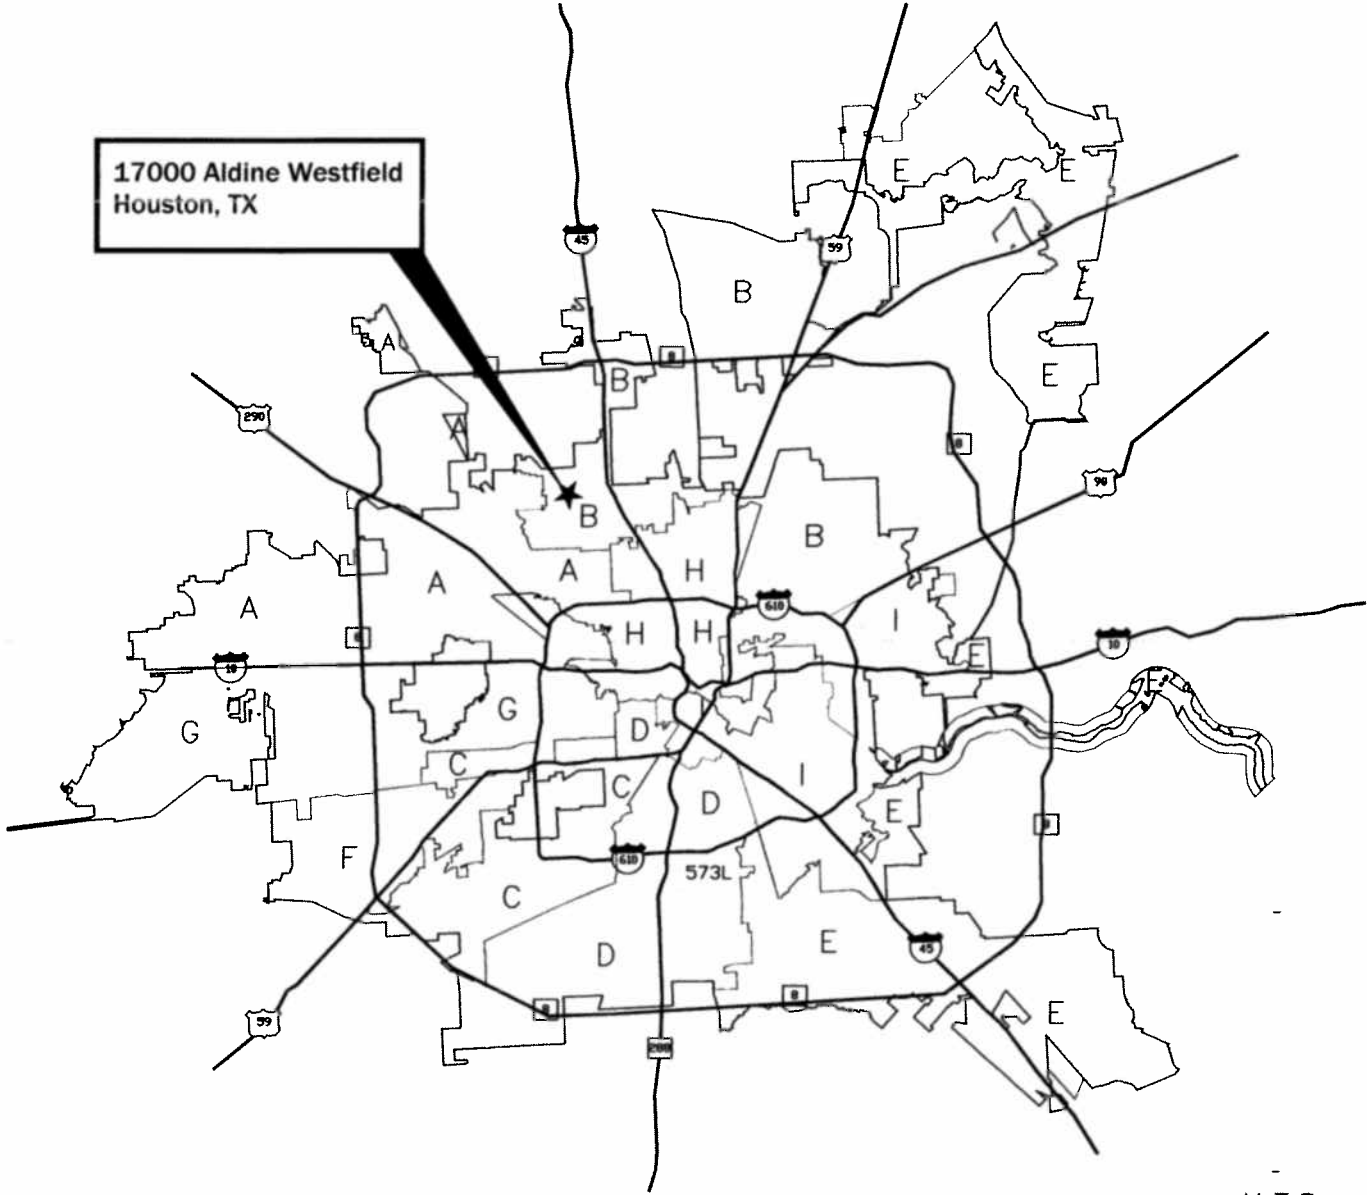

17000 Aldine Westfield  
Houston, TX

HOUSTON POLICE ACADEMY  
17000 Aldine Westfield  
Houston, TX 77073

CITY OF HOUSTON  
HARRIS COUNTY, TEXAS

17000 Aldine Westfield  
Houston, TX

N.T.S

HOUSTON POLICE ACADEMY  
17000 Aldine Westfield  
Houston, TX 77073

COUNCIL DISTRICT "B"

KEY MAP NO. 373H

7077 Perimeter Park Dr  
Houston, TX

**TACTICAL OPERATIONS DIVISION**  
 7077 Perimeter Park Dr  
 Houston, TX 77041

CITY OF HOUSTON  
HARRIS COUNTY, TEXAS

7077 Perimeter Park Dr  
Houston, TX

TACTICAL OPERATIONS DIVISION  
7077 Perimeter Park Dr  
Houston, TX 77041

COUNCIL DISTRICT "A"

KEYMAP No. 409V