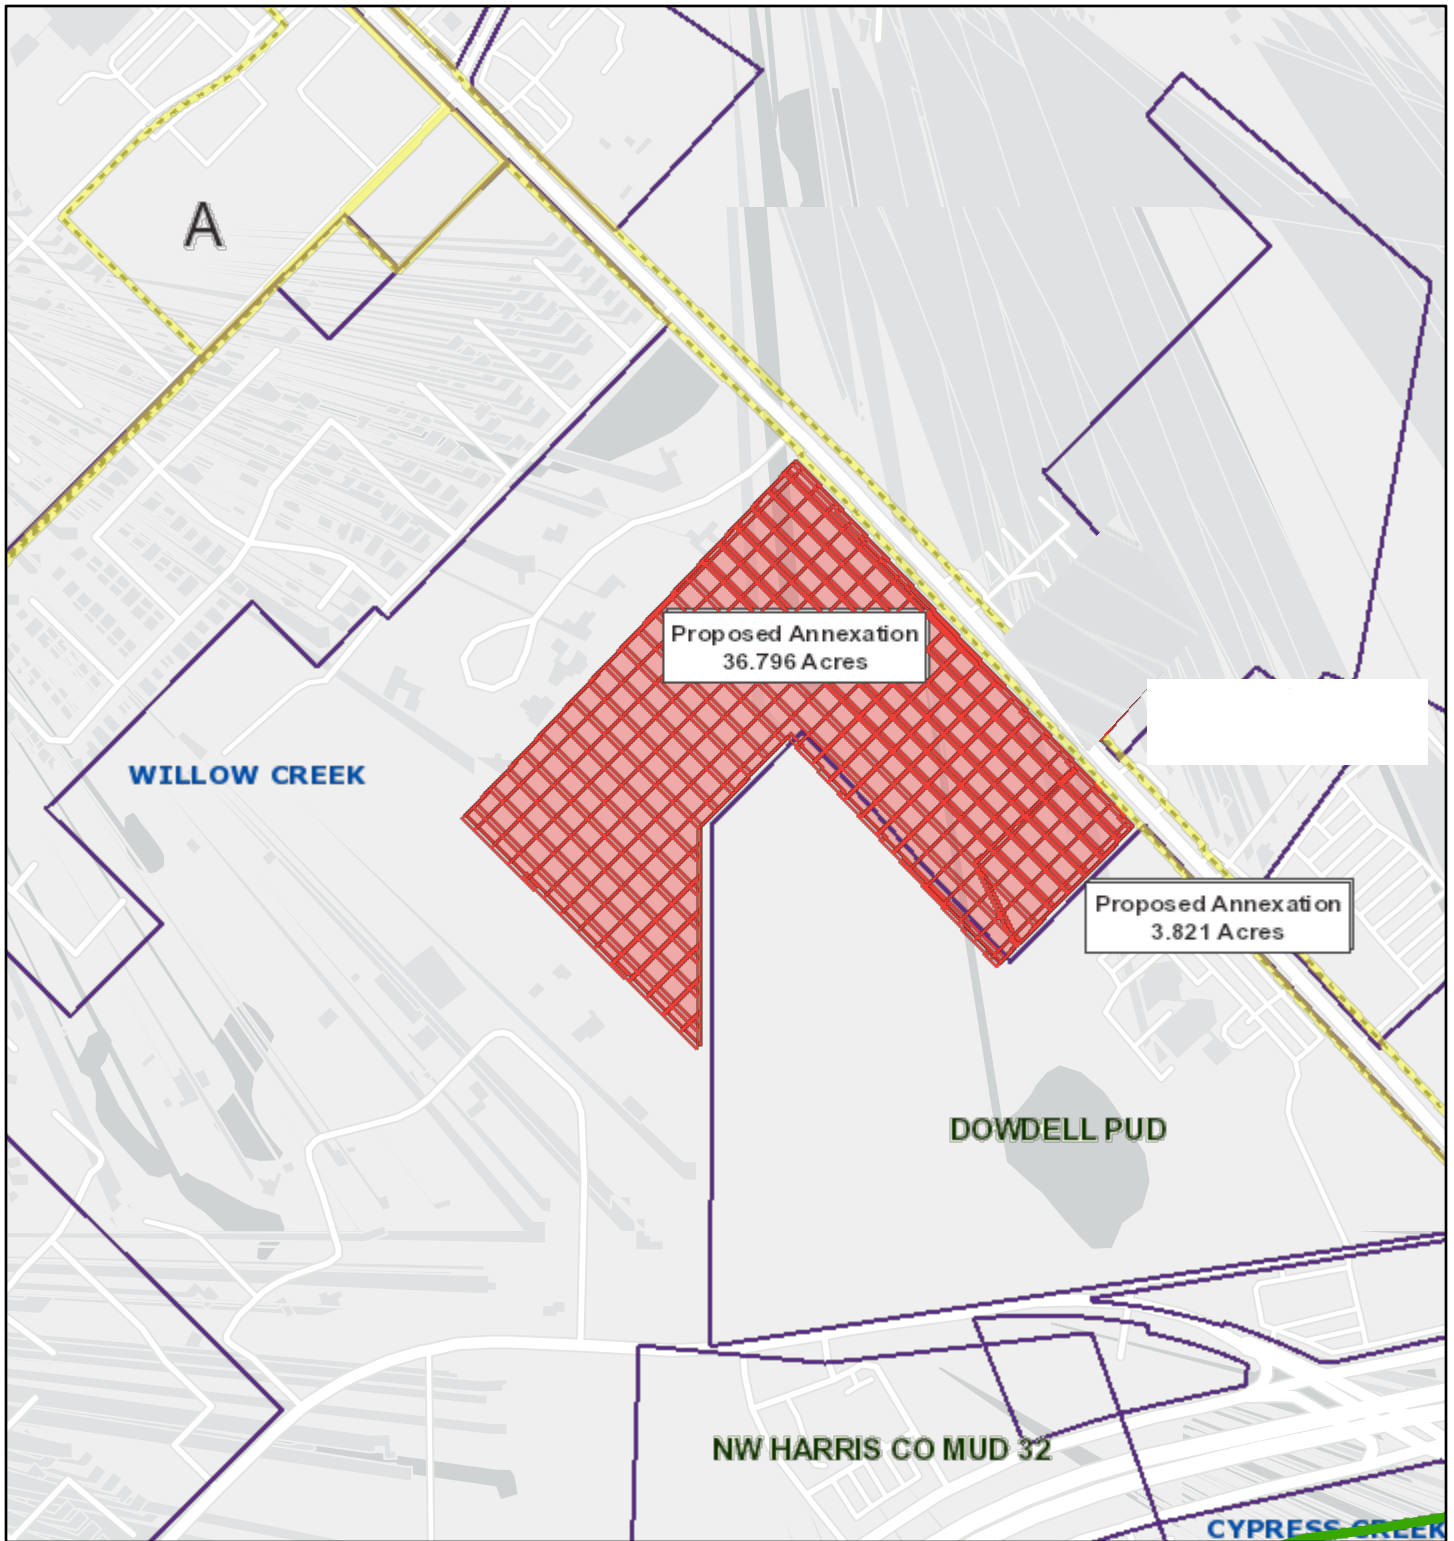

Legend

 Dowdell Public Utility District Boundary

Tract Fifty-One 3.821 Acres & Tract Fifty-Two 36.796 Acres Annexation Vicinity Map

Dowdell Public Utility District (40.617 acres)

9/22/2023, 10:18:27 AM

1:9,028

- Watersheds
- Texas Senate Districts
- Texas House Districts
- Flood Hazard Zones
- 100 Year Floodplain
- 500 Year Floodplain
- Floodway
- City Limits
- Council Districts
- Existing Acreage of District