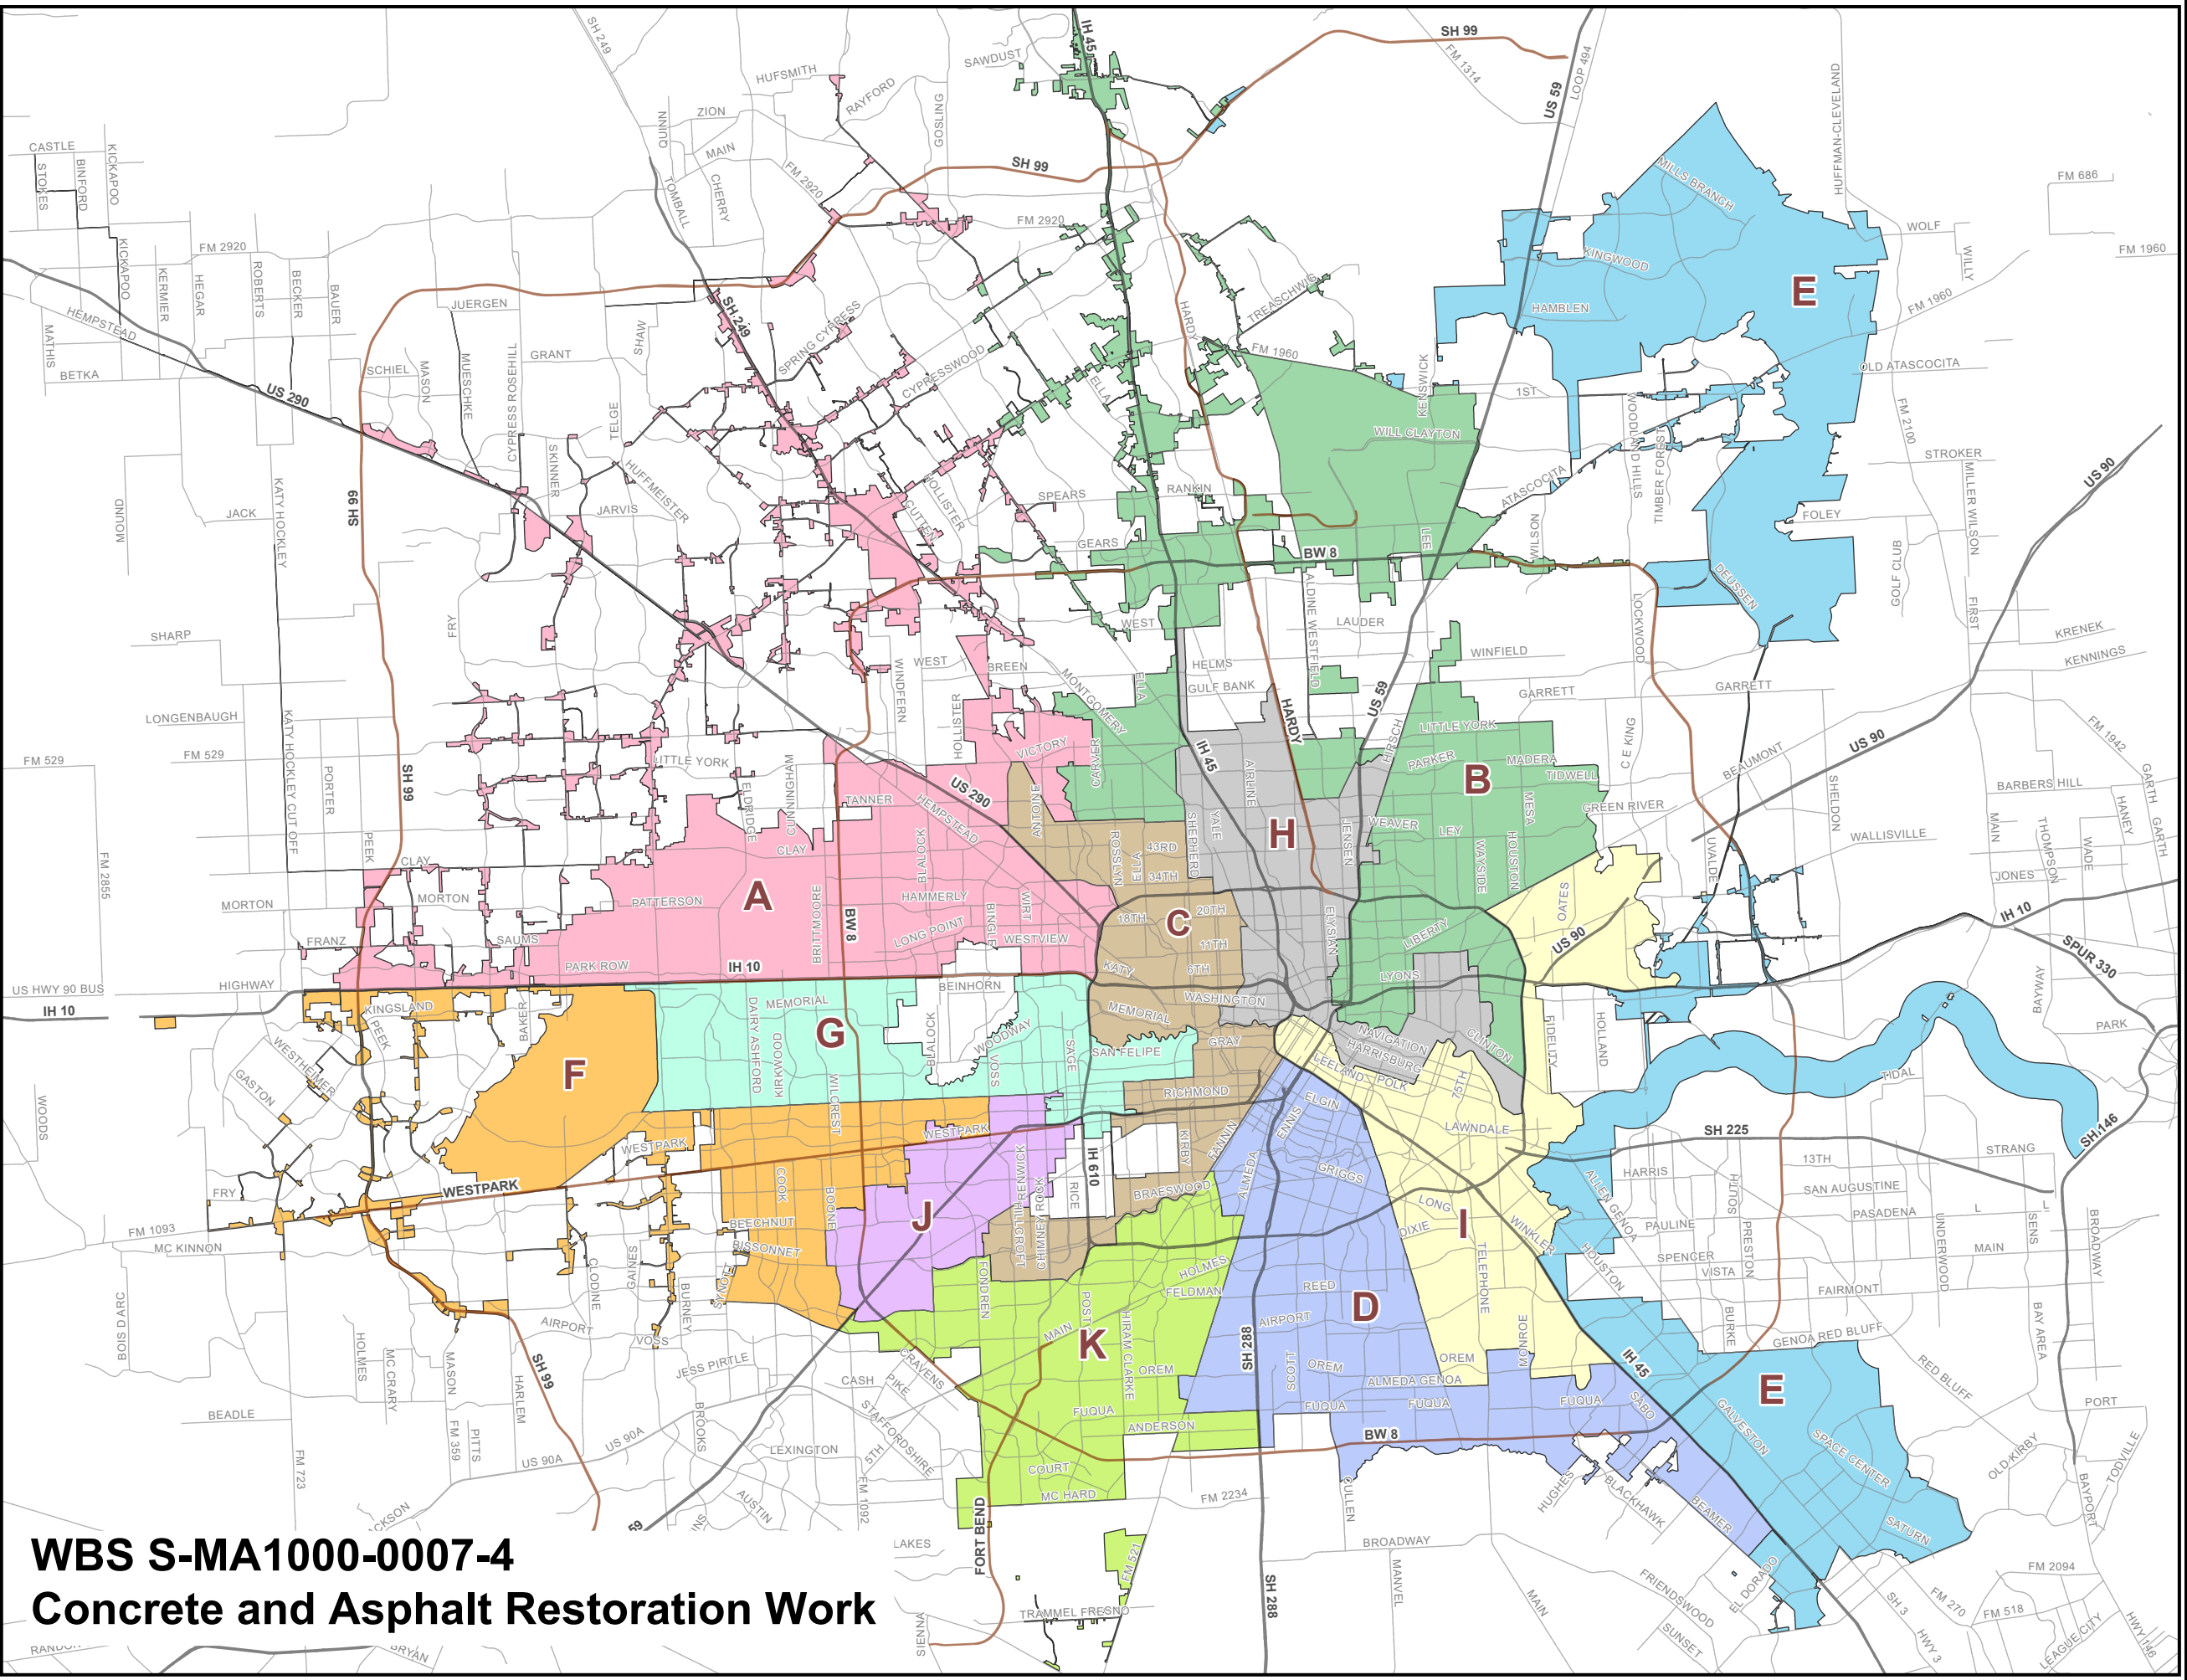

City of Houston Council Districts

DISTRICT

- A - AMY PECK
- B - TARSHA JACKSON
- C - ABBIE KAMIN
- D - CAROLYN EVANS-SHABAZZ
- E - DAVID MARTIN
- F - TIFFANY D. THOMAS
- G - MARY NAN HUFFMAN
- H - KARLA CISNEROS
- I - ROBERT GALLEGOS
- J - EDWARD POLLARD
- K - MARTHA CASTEX-TATUM

- AT LARGE POSITION 1: MIKE KNOX
- AT LARGE POSITION 2: DAVID ROBINSON
- AT LARGE POSITION 3: MICHAEL KUBOSH
- AT LARGE POSITION 4: LETITIA PLUMMER
- AT LARGE POSITION 5: SALLIE ALCORN

Source: COHGIS
Date: Jan 2022
Reference: pj20952

This map is made available for reference purposes only and should not be substituted for a survey product. The City of Houston will not accept liability of any kind in conjunction with its use.

WBS S-MA1000-0007-4 Concrete and Asphalt Restoration Work