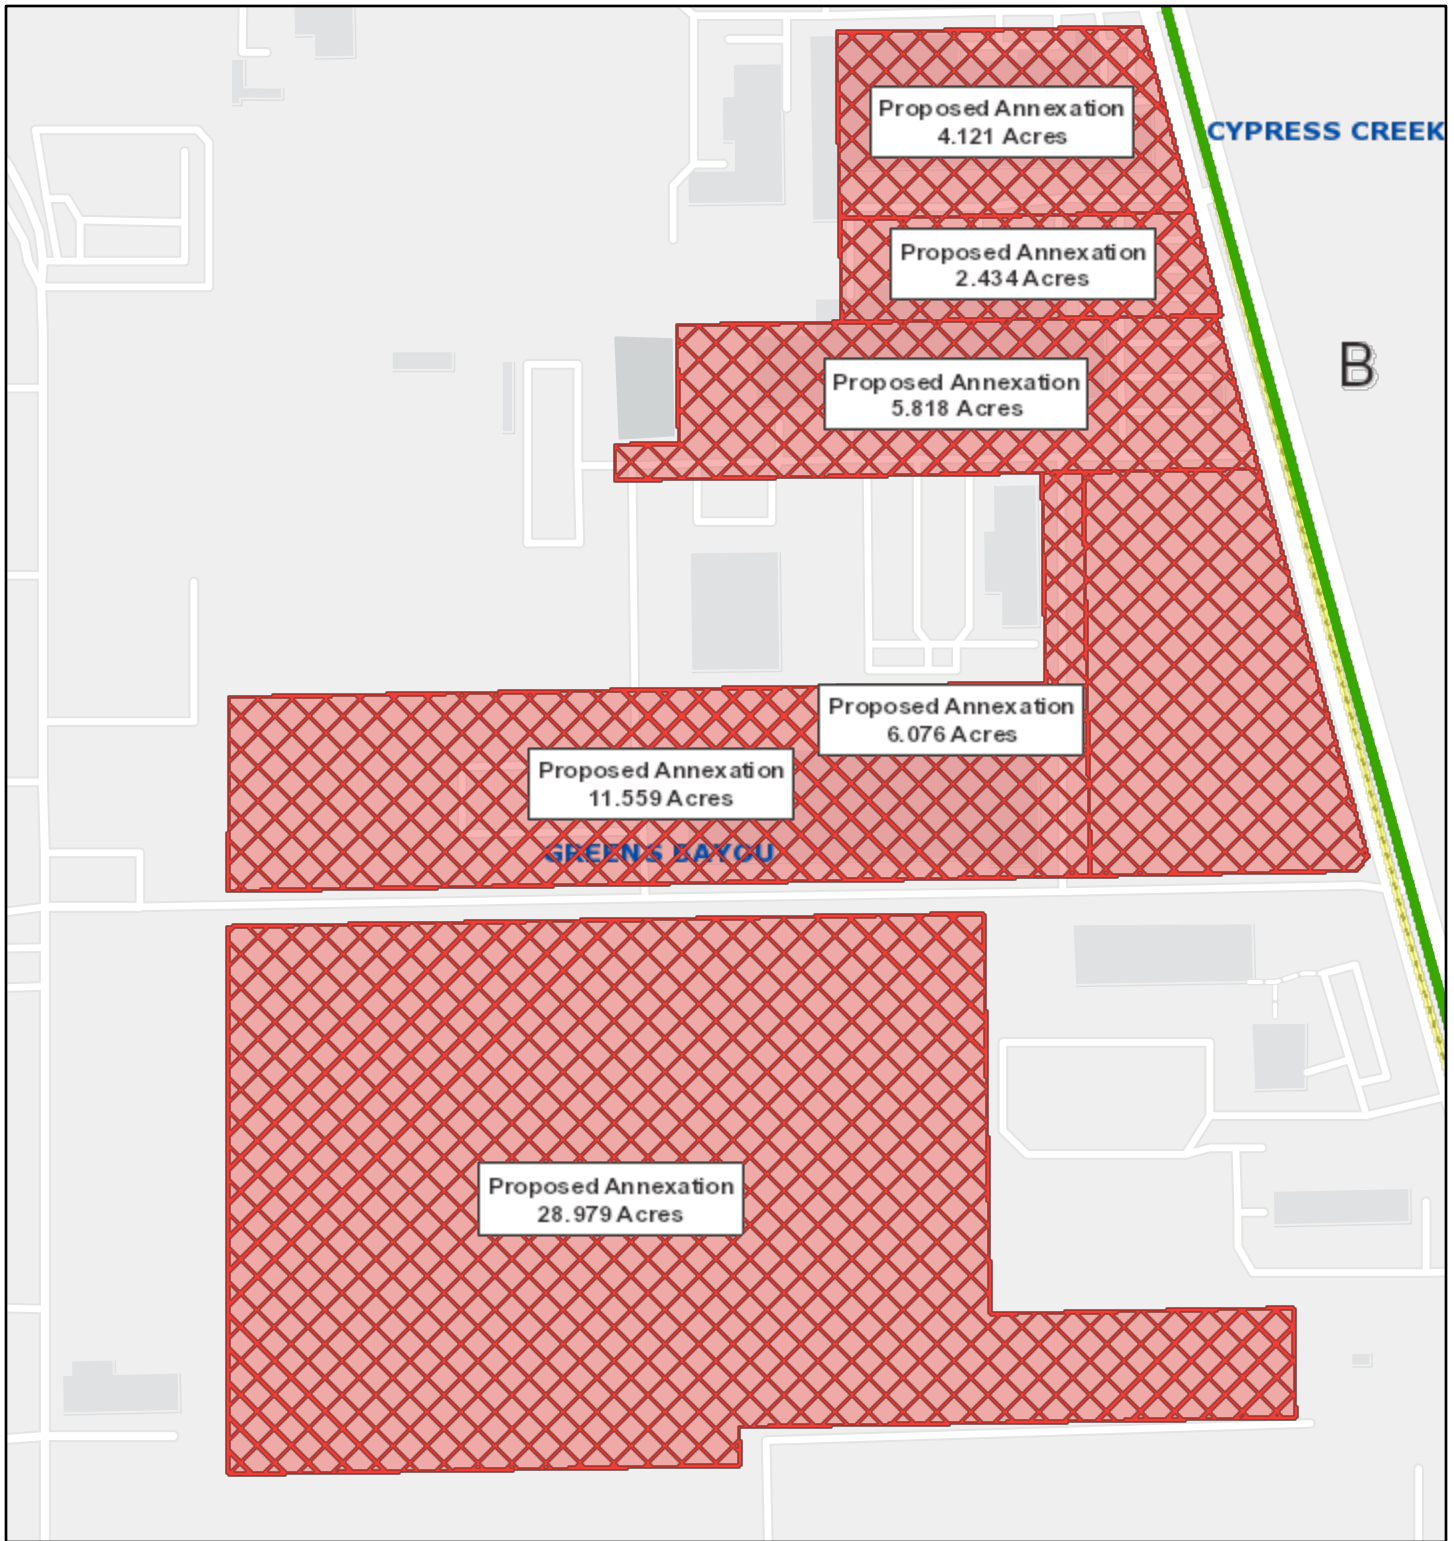

**LEGEND**

- Intercontinental Crossing MUD (159.271 Ac)
- RIGID TRACTS

**ICMUD DISTRICT MAP  
RIGID ANNEXATION**

February 2023

# Intercontinental Crossing Municipal Utility District (58.987 acres)

7/17/2023, 3:37:11 PM

1:4,514

-  Watersheds
-  Texas Senate Districts
-  Texas House Districts
-  Flood Hazard Zones
-  100 Year Floodplain
-  500 Year Floodplain
-  Floodway
-  City Limits
-  Council Districts
-  Existing Acreage of District