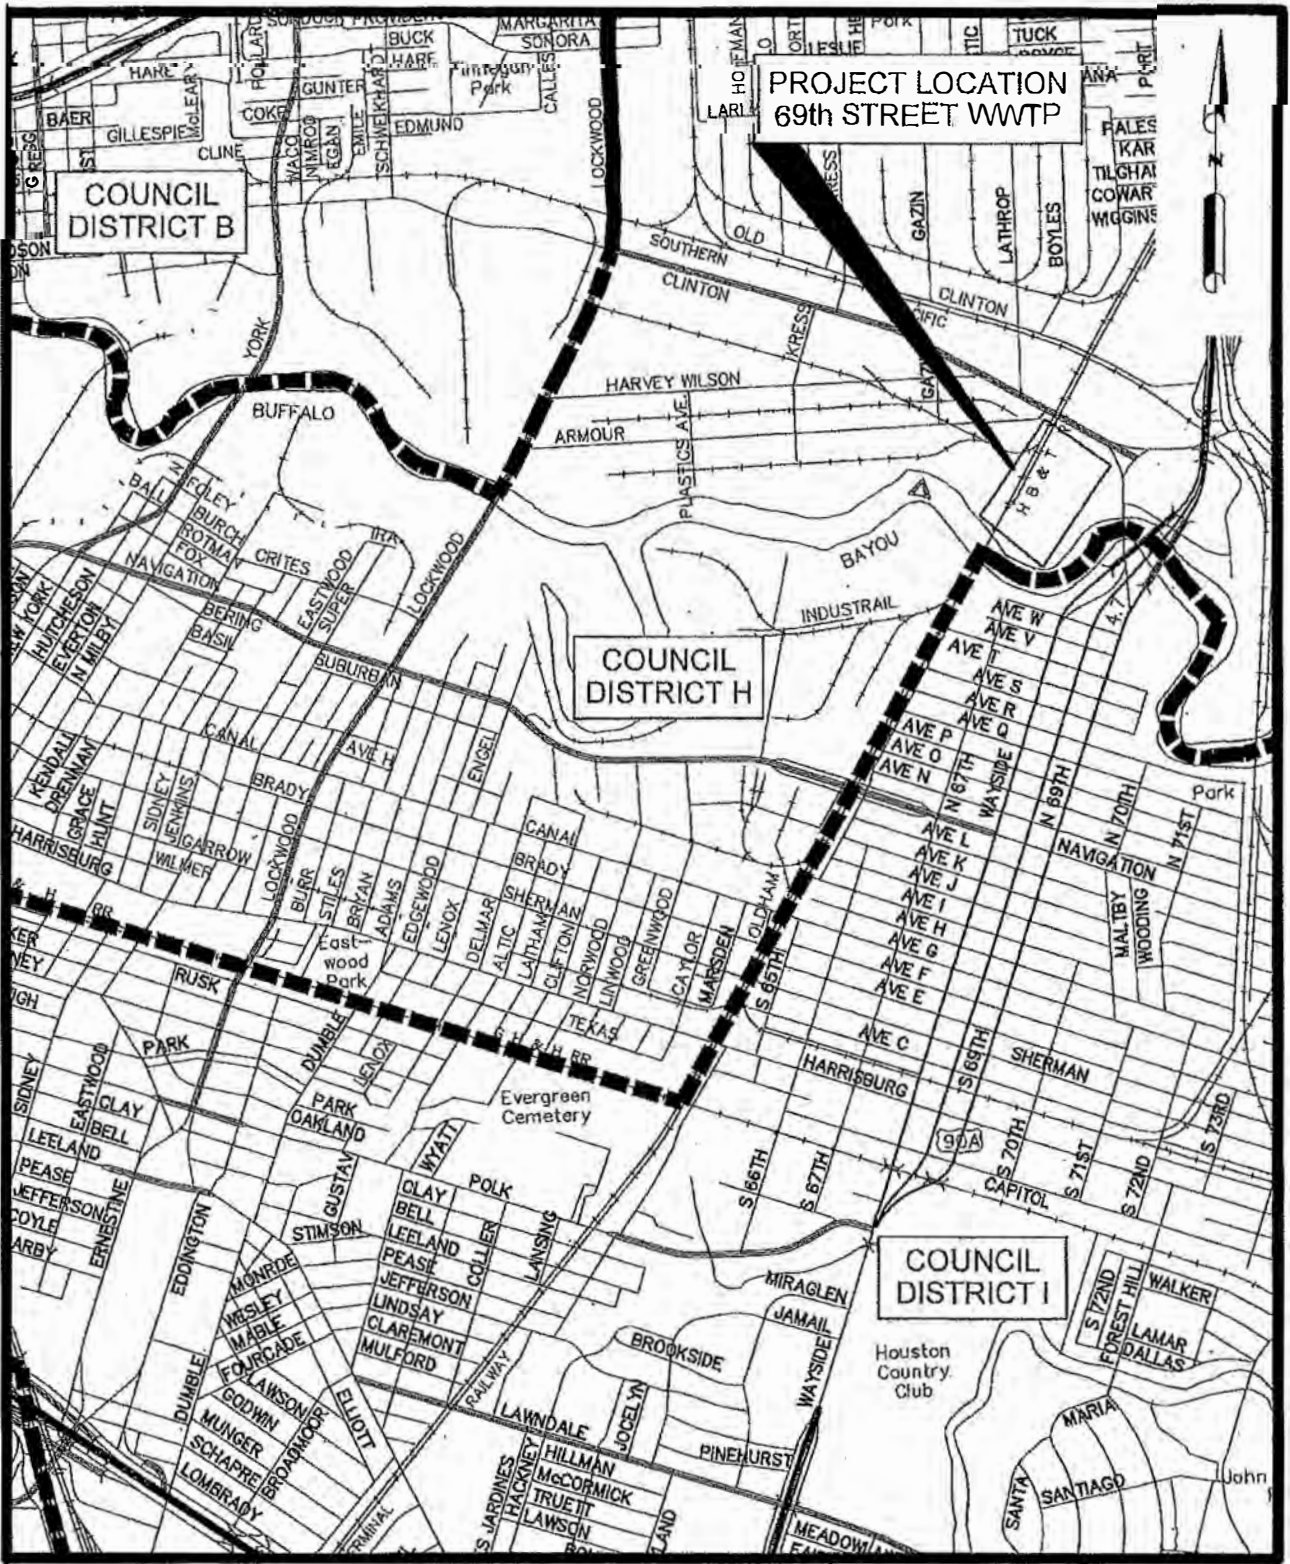

LOCATION MAP

NTS

PROJECT LOCATION
69th STREET WWTP

COUNCIL
DISTRICT B

COUNCIL
DISTRICT H

COUNCIL
DISTRICT I

CITY OF HOUSTON

WBS NO. R-000020-0082-4
69TH STREET WWTP

VICINITY MAP
HOUSTON, TEXAS

KEY MAP 494-R

DATE	PROJECT NO.	SCALE
03/23/2023		SEE BAR SCALE