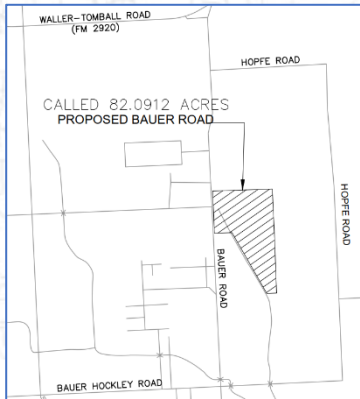

SOUTHEAST REGIONAL MANAGEMENT DISTRICT (82.0912 ACRES, KEY MAP 285X, HARRIS COUNTY SCHOOL LAND SURVEY)

SOUTHEAST REGIONAL MANAGEMENT DISTRICT

EXISTING ACRES: 2155.7975

**VICINITY MAP
N.T.S.**