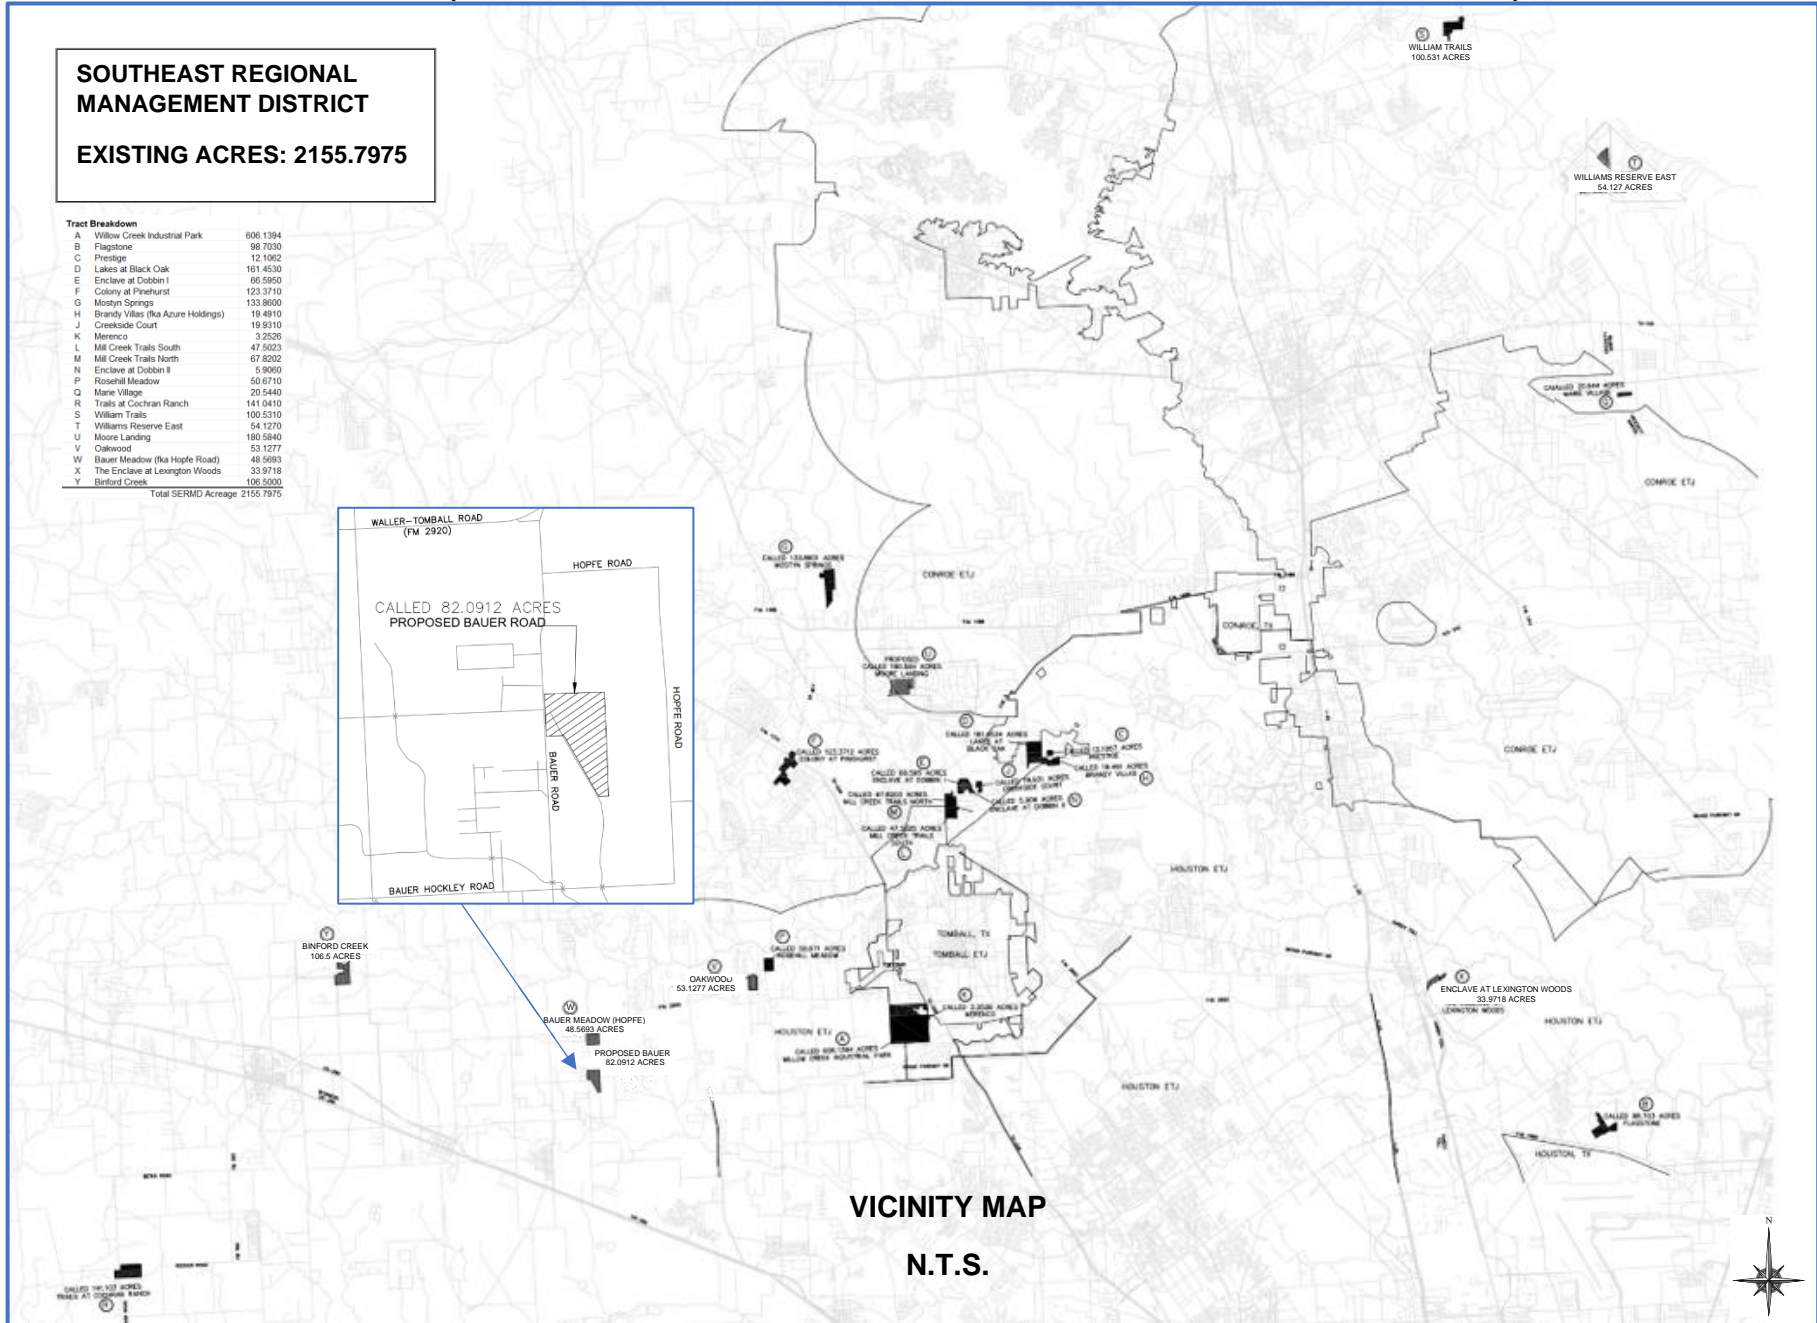

SOUTHEAST REGIONAL MANAGEMENT DISTRICT (82.0912 ACRES, KEY MAP 285X, HARRIS COUNTY SCHOOL LAND SURVEY)

SOUTHEAST REGIONAL MANAGEMENT DISTRICT

EXISTING ACRES: 2155.7975

**VICINITY MAP
N.T.S.**